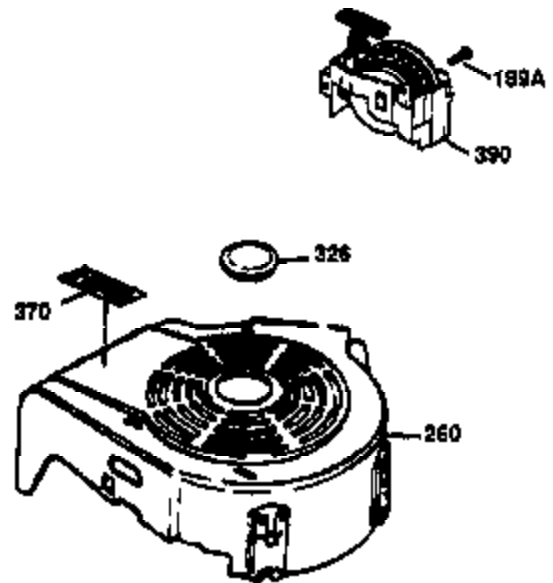

Ref #	Part Number	Qty	Description
178	29752	2	Nut & Lock Washer, 1/4-28
179	30593	1	Retainer Clip
182	6201	2	Screw, 1/4-28 x 7/8"
184	26756	1	* Carburetor To Intake Pipe Gasket
185	36544	1	Intake Pipe
186	34337	1	Governor Link
189A	650765	1	Screw, 10-32 x 1/2"
189	650356	1	Screw, Torx T-30, 1/4-20 x 3/8"
200	33131A	1	Control Bracket (Incl. 202 thru 206)
202	36482	1	Compression Spring
203	31342	1	Compression Spring
204	651029	1	Screw, Torx T-10, 5-40 x 7/16"
205	651019	1	Screw, Torx T-10, 8-32 x 41/64"
206	610973	1	Terminal
207	34336	1	Throttle Link
209	30200	2	Screw, 10-24 x 9/16"
210	27793	1	Conduit Clip
211	28942	1	Screw, 10-32 x 3/8"
223	650451	2	Screw, 1/4-20 x 1"
224	34690A	1	* Intake Pipe Gasket
238	650806	2	Screw, 1/4-20 x 5/8"
239	34338	1	* Air Cleaner Gasket
240	36743	1	Air Cleaner Body
245	36745	1	Air Cleaner Filter
250	36744	1	Air Cleaner Cover
260	36756	1	Blower Housing
261	30200	2	Screw, 10-24 x 9/16"
262	650831	2	Screw, 1/4-20 x 1/2"
275	36473	1	Muffler (Incl. 277)
277	650988	2	Screw, 1/4-20 x 2-5/16"
285	35000A	1	Starter Cup
287	650926	2	Screw, 8-32 x 21/64"
290	34357	1	Fuel Line
292	26460	2	Fuel Line Clamp
300	36757	1	Fuel Tank (Incl. 292 & 301)
301	36246	1	Fuel Cap
305	35577	1	Oil Fill Tube
306	36996	1	* "O"-Ring
307	35499	1	"O"-Ring
309	650562	1	Screw, 10-32 x 1/2"
310	35578	1	Dipstick
313	34080	1	Spacer
370A	36261	1	Lubrication Decal
370C	37199	1	Primer Decal
370D	35977	1	Caution Decal
370K	36695	1	Starter Decal
380	632744	1	Carburetor (Incl. 184)
390	590732	1	Rewind Starter (NOTE: This engine could have been built with 590738 starter).
400	36475B	1	* Gasket Set (Incl. items marked PK in notes) Incl. part #'s 26756 (1), 27234A (1), 33735 (1), 34338 (1), 34690A (1), 36437 (1), 36832 (1), 36996 (1), 37130 (1)
420	730225	1	SAE 30 4-Cycle Engine Oil (1 Quart)