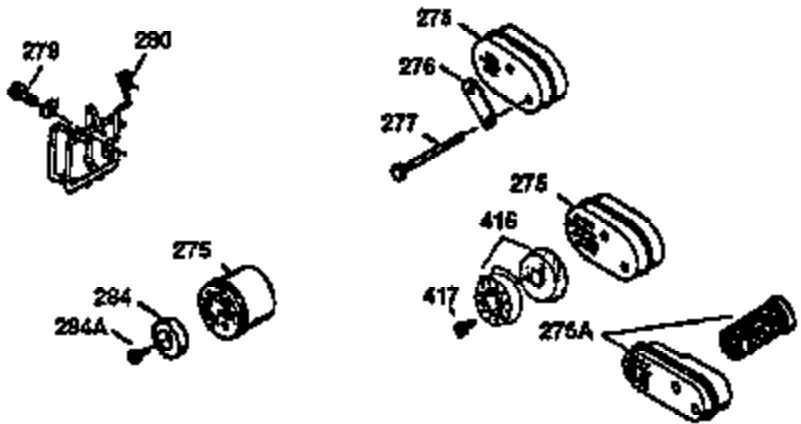

ILLUSTRATION SHOWS TYPICAL PARTS ONLY. ORDER BY PART NUMBER. PARTS NOT LISTED ARE SUPPLIED BY OEM.

Ref #	Part Number	Qty	Description
19	36281	1	Extension Spring
69	35261	1	* Mounting Flange Gasket
70	35651D	1	Mounting Flange (Incl.72 thru 83)
90	611112	1	Flywheel
182	6201	2	Screw, 1/4-28 x 7/8"
185	36544	1	Intake Pipe
186	32653	1	Governor Link
216	33086	1	R.P.M. Adjusting Lever
223	650451	2	Screw, 1/4-20 x 1"
238	650932	2	Screw, 10-32 x 49/64"
241	35797	1	Air Cleaner Collar
245	35066	1	Air Cleaner Filter
250	35065	1	Air Cleaner Cover
275	36473	1	Muffler (Incl. 277)
277	650988	2	Screw, 1/4-20 x 2-5/16"
416	36085	1	Spark Arrestor Kit (Incl. 417)(Optional)
417	650760	1	Screw, 8-32 x 3/8" (Optional)
900	0		Replacement Engine NONE
900	0	1	Replacement S/B 750674A, order from 7 1-999