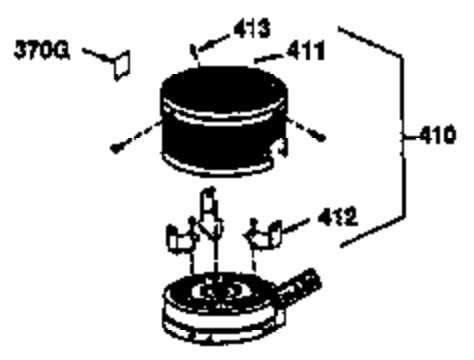

ILLUSTRATION SHOWS TYPICAL PARTS ONLY. ORDER BY PART NUMBER. PARTS NOT LISTED ARE SUPPLIED BY OEM.

Ref #	Part Number	Qty	Description
19	36281	1	Extension Spring
69	35261	1	* Mounting Flange Gasket
70	35651D	1	Mounting Flange (Incl.72 thru 83)
90	611112	1	Flywheel
182	6201	2	Screw, 1/4-28 x 7/8"
185	36544	1	Intake Pipe
186	32653	1	Governor Link
216	33086	1	R.P.M. Adjusting Lever
223	650451	2	Screw, 1/4-20 x 1"
238	650932	2	Screw, 10-32 x 49/64"
241	35797	1	Air Cleaner Collar
245	35066	1	Air Cleaner Filter
250	35065	1	Air Cleaner Cover
275	36473	1	Muffler (Incl. 277)
277	650988	2	Screw, 1/4-20 x 2-5/16"
416	36085	1	Spark Arrestor Kit (Incl. 417)(Optional)
417	650760	1	Screw, 8-32 x 3/8" (Optional)
900	0		Replacement Engine NONE
900	0	1	Replacement S/B 750674A, order from 7 1-999