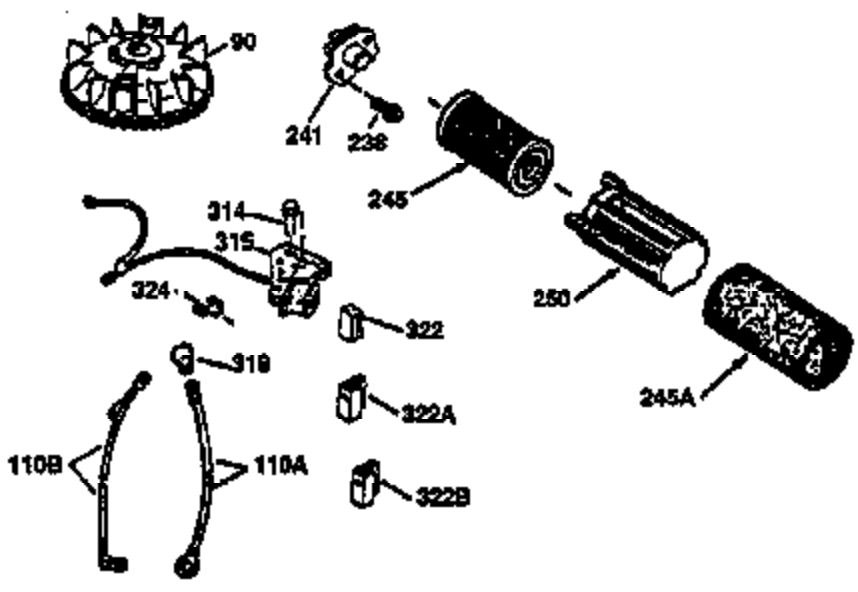

ILLUSTRATION SHOWS TYPICAL PARTS ONLY. ORDER BY PART NUMBER. PARTS NOT LISTED ARE SUPPLIED BY OEM.

Ref #	Part Number	Qty	Description
19	36281	1	Extension Spring
69	35261	1	* Mounting Flange Gasket
70	35651D	1	Mounting Flange (Incl.72 thru 83)
90	611112	1	Flywheel
182	6201	2	Screw, 1/4-28 x 7/8"
185	36544	1	Intake Pipe
186	32653	1	Governor Link
216	33086	1	R.P.M. Adjusting Lever
223	650451	2	Screw, 1/4-20 x 1"
238	650932	2	Screw, 10-32 x 49/64"
241	35797	1	Air Cleaner Collar
245	35066	1	Air Cleaner Filter
250	35065	1	Air Cleaner Cover
275	36473	1	Muffler (Incl. 277)
277	650988	2	Screw, 1/4-20 x 2-5/16"
416	36085	1	Spark Arrestor Kit (Incl. 417)(Optional)
417	650760	1	Screw, 8-32 x 3/8" (Optional)
900	0		Replacement Engine NONE
900	0	1	Replacement S/B 750674A, order from 7 1-999