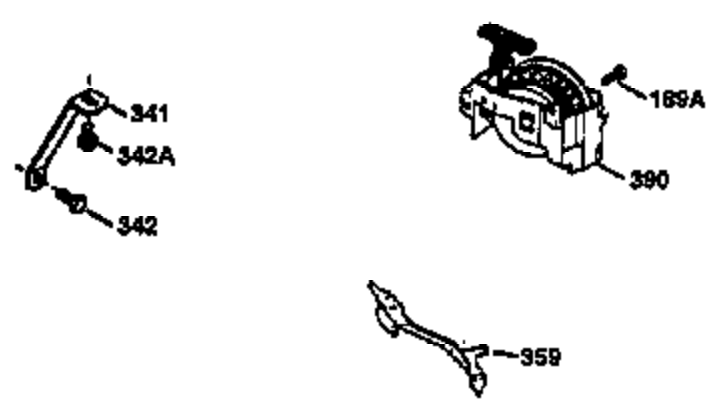

ILLUSTRATION SHOWS TYPICAL PARTS ONLY, ORDER BY PART NUMBER. PARTS NOT LISTED ARE SUPPLIED BY OEM.

Ref #	Part Number	Qty	Description
238	650932	2	Screw, 10-32 x 49/64"
239	34338	1	* Air Cleaner Gasket
245	35066	1	Air Cleaner Filter
250	35065	1	Air Cleaner Cover
260	36915	1	Blower Housing
287	650926	2	Screw, 8-32 x 21/64"
298	28763	3	Screw, 10-32 x 35/64"
300	36916	1	Fuel Tank (Incl. 292 & 301)
301	36246	1	Fuel Cap
390	590694	1	Rewind Starter (NOTE: This engine could have been built with 590737 starter.
900	0		Replacement Engine NONE
900	0	1	Replacement S/B 750674A, order from 7 1-999