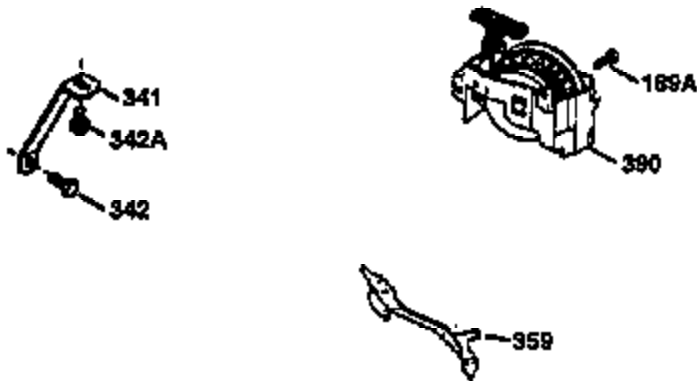

ILLUSTRATION SHOWS TYPICAL PARTS ONLY, ORDER BY PART NUMBER. PARTS NOT LISTED ARE SUPPLIED BY OEM.

Ref #	Part Number	Qty	Description
166	36600	1	Engine Shroud
238	650932	2	Screw, 10-32 x 49/64"
239	34338	1	* Air Cleaner Gasket
245	35066	1	Air Cleaner Filter
250	35986	1	Air Cleaner Cover
260	36599	1	Blower Housing
287	650926	2	Screw, 8-32 x 21/64"
300	35586	1	Fuel Tank (Incl. 292 & 301)
301	36246	1	Fuel Cap
347	650898A	3	Screw, 10-32 x 27/32"
390	590702	1	Rewind Starter (NOTE: This engine could have been built with 590739 starter. Refer to the design of the rope pulley strength ribs for part identification. Individual starter parts do not interchange. Refer to service bulletin 116).