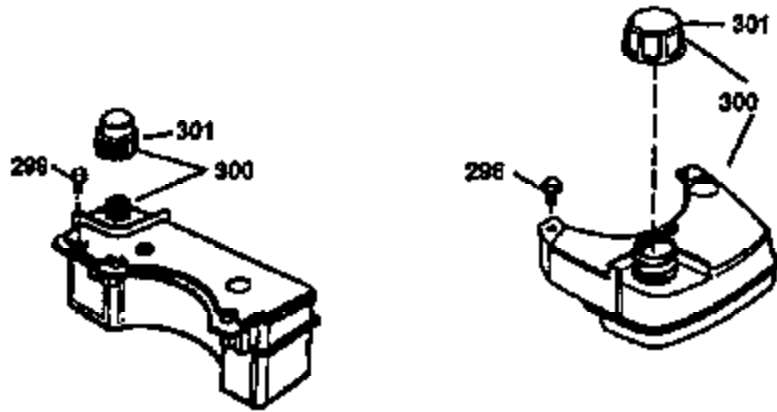

ILLUSTRATION SHOWS TYPICAL PARTS ONLY, ORDER BY PART NUMBER. PARTS NOT LISTED ARE SUPPLIED BY OEM.

Ref #	Part Number	Qty	Description
238	650932	2	Screw, 10-32 x 49/64"
239	34338	1	* Air Cleaner Gasket
245	35066	1	Air Cleaner Filter
250	35986	1	Air Cleaner Cover
260	36564	1	Blower Housing
287	650926	2	Screw, 8-32 x 21/64"
300	35586	1	Fuel Tank (Incl. 292 & 301)
301	35355	1	Fuel Cap
390	590702	1	Rewind Starter (NOTE: This engine could have been built with 590739 starter. Refer to the design of the rope pulley strength ribs for part identification. Individual starter parts do not interchange. Refer to service bulletin 116.)