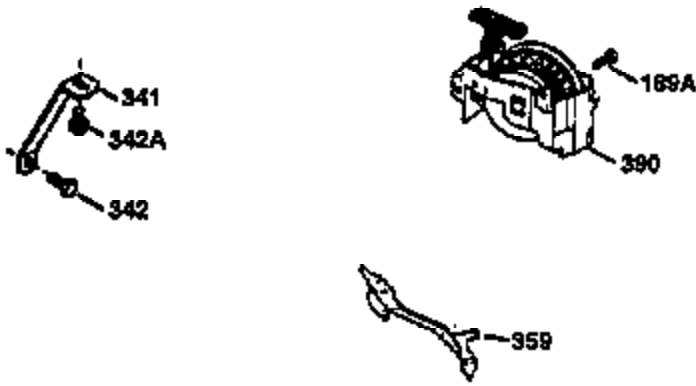

ILLUSTRATION SHOWS TYPICAL PARTS ONLY, ORDER BY PART NUMBER. PARTS NOT LISTED ARE SUPPLIED BY OEM.

Ref #	Part Number	Qty	Description
238	650932	2	Screw, 10-32 x 49/64"
239	34338	1	* Air Cleaner Gasket
245	35066	1	Air Cleaner Filter
250	35986	1	Air Cleaner Cover
260	36564	1	Blower Housing
287	650926	2	Screw, 8-32 x 21/64"
300	35586	1	Fuel Tank (Incl. 292 & 301)
301	35355	1	Fuel Cap
390	590702	1	Rewind Starter (NOTE: This engine could have been built with 590739 starter. Refer to the design of the rope pulley strength ribs for part identification. Individual starter parts do not interchange. Refer to service bulletin 116.)