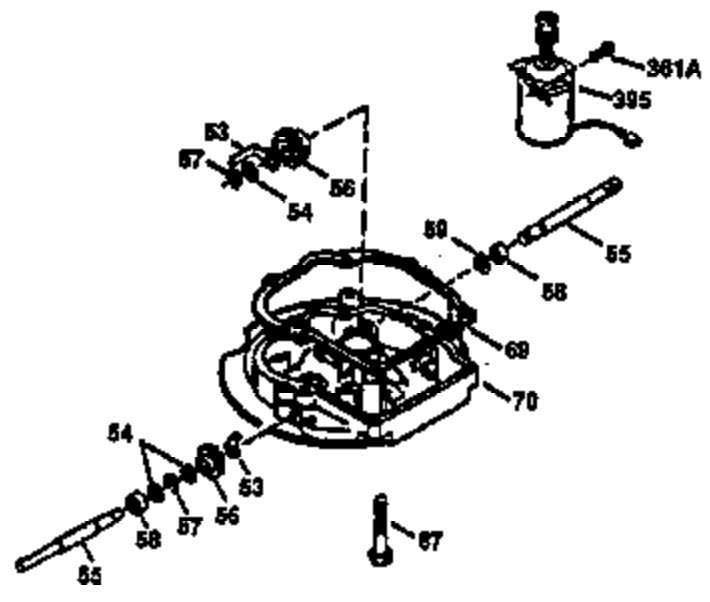

ILLUSTRATION SHOWS TYPICAL PARTS ONLY. ORDER BY PART NUMBER. PARTS NOT LISTED ARE SUPPLIED BY OEM.

Ref #	Part Number	Qty	Description
19	36281	1	Extension Spring
69	35261	1	* Mounting Flange Gasket
70	35651D	1	Mounting Flange (Incl.72 thru 83)
90	611112	1	Flywheel
182	6201	2	Screw, 1/4-28 x 7/8"
185	36544	1	Intake Pipe
186	34337	1	Governor Link
200	33131A	1	Control Bracket (Incl. 202 thru 205)
209	30200	2	Screw, 10-24 x 9/16"
223	650451	2	Screw, 1/4-20 x 1"
238	650932	2	Screw, 10-32 x 49/64"
241	35797	1	Air Cleaner Collar
245	35066	1	Air Cleaner Filter
250	35986	1	Air Cleaner Cover
275	36473	1	Muffler (Incl. 277)
277	650988	2	Screw, 1/4-20 x 2-5/16"
416	36085	1	Spark Arrestor Kit (Incl. 417)(Optional)
417	650760	1	Screw, 8-32 x 3/8" (Optional)