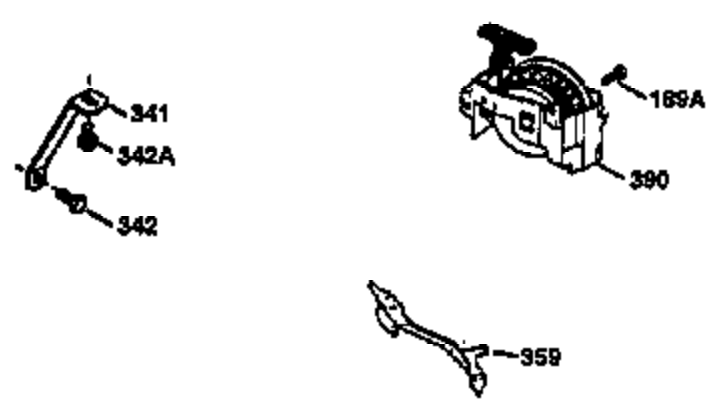

ILLUSTRATION SHOWS TYPICAL PARTS ONLY, ORDER BY PART NUMBER. PARTS NOT LISTED ARE SUPPLIED BY OEM.

Ref #	Part Number	Qty	Description
238	650932	2	Screw, 10-32 x 49/64"
239	34338	1	* Air Cleaner Gasket
245	35066	1	Air Cleaner Filter
250	35986	1	Air Cleaner Cover
260	36564	1	Blower Housing
287	650926	2	Screw, 8-32 x 21/64"
300	35586	1	Fuel Tank (Incl. 292 & 301)
301	35355	1	Fuel Cap
390	590702	1	Rewind Starter (NOTE: This engine could have been built with 590739 starter. Refer to the design of the rope pulley strength ribs for part identification. Individual starter parts do not interchange. Refer to service bulletin 116).