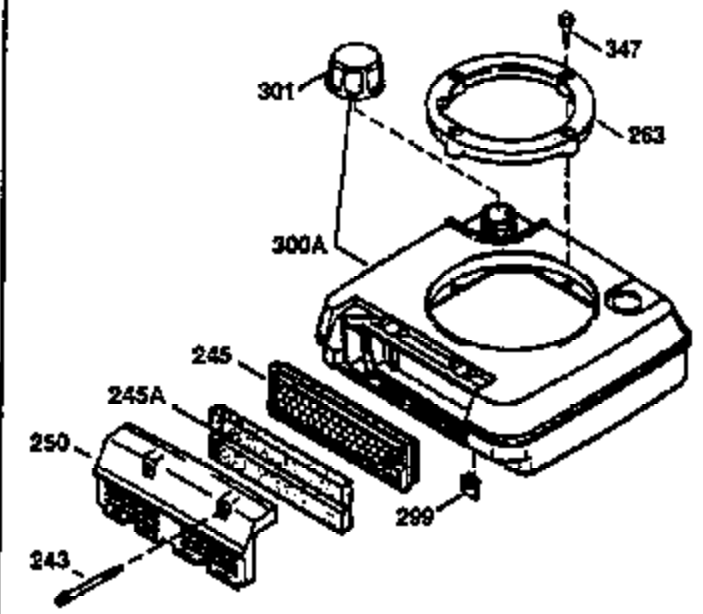

ILLUSTRATION SHOWS TYPICAL PARTS ONLY, ORDER BY PART NUMBER. PARTS NOT LISTED ARE SUPPLIED BY OEM.

Ref #	Part Number	Qty	Description
238	650932	2	Screw, 10-32 x 49/64"
239	34338	1	* Air Cleaner Gasket
245	35066	1	Air Cleaner Filter
250	35986	1	Air Cleaner Cover
260	36564	1	Blower Housing
287	650926	2	Screw, 8-32 x 21/64"
300	35586	1	Fuel Tank (Incl. 292 & 301)
301	35355	1	Fuel Cap
390	590702	1	Rewind Starter (NOTE: This engine could have been built with 590739 starter. Refer to the design of the rope pulley strength ribs for part identification. Individual starter parts do not interchange. Refer to service bulletin 116).