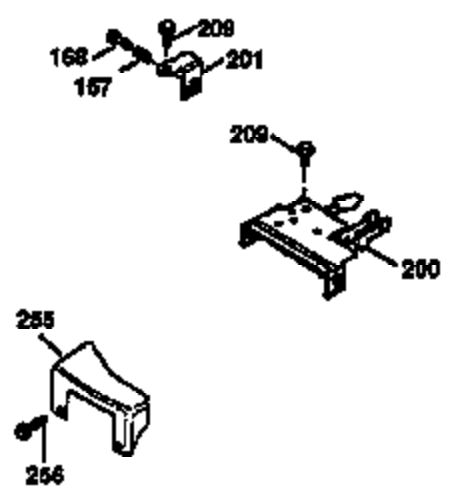

ILLUSTRATION SHOWS TYPICAL PARTS ONLY. ORDER BY PART NUMBER. PARTS NOT LISTED ARE SUPPLIED BY OEM.

Ref #	Part Number	Qty	Description
19	36281	1	Extension Spring
69	35261	1	* Mounting Flange Gasket
70	35651D	1	Mounting Flange (Incl.72 thru 83)
90	611112	1	Flywheel
182	6201	2	Screw, 1/4-28 x 7/8"
185	36544	1	Intake Pipe
186	34337	1	Governor Link
200	33131A	1	Control Bracket (Incl. 202 thru 205)
209	30200	2	Screw, 10-24 x 9/16"
223	650451	2	Screw, 1/4-20 x 1"
238	650932	2	Screw, 10-32 x 49/64"
241	35797	1	Air Cleaner Collar
245	35066	1	Air Cleaner Filter
250	35986	1	Air Cleaner Cover
275	36473	1	Muffler (Incl. 277)
277	650988	2	Screw, 1/4-20 x 2-5/16"
416	36085	1	Spark Arrestor Kit (Incl. 417)(Optional)
417	650760	1	Screw, 8-32 x 3/8" (Optional)