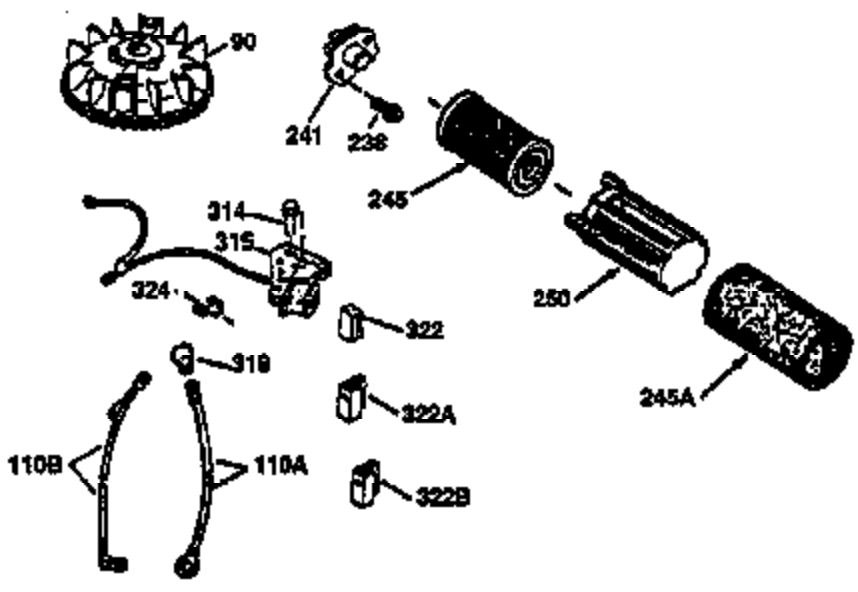

ILLUSTRATION SHOWS TYPICAL PARTS ONLY. ORDER BY PART NUMBER. PARTS NOT LISTED ARE SUPPLIED BY OEM.

Ref #	Part Number	Qty	Description
19	36281	1	Extension Spring
69	35261	1	* Mounting Flange Gasket
70	35651D	1	Mounting Flange (Incl.72 thru 83)
90	611112	1	Flywheel
182	6201	2	Screw, 1/4-28 x 7/8"
185	36544	1	Intake Pipe
186	34337	1	Governor Link
200	33131A	1	Control Bracket (Incl. 202 thru 205)
209	30200	2	Screw, 10-24 x 9/16"
223	650451	2	Screw, 1/4-20 x 1"
238	650932	2	Screw, 10-32 x 49/64"
241	35797	1	Air Cleaner Collar
245	35066	1	Air Cleaner Filter
250	35986	1	Air Cleaner Cover
275	36473	1	Muffler (Incl. 277)
277	650988	2	Screw, 1/4-20 x 2-5/16"
416	36085	1	Spark Arrestor Kit (Incl. 417)(Optional)
417	650760	1	Screw, 8-32 x 3/8" (Optional)