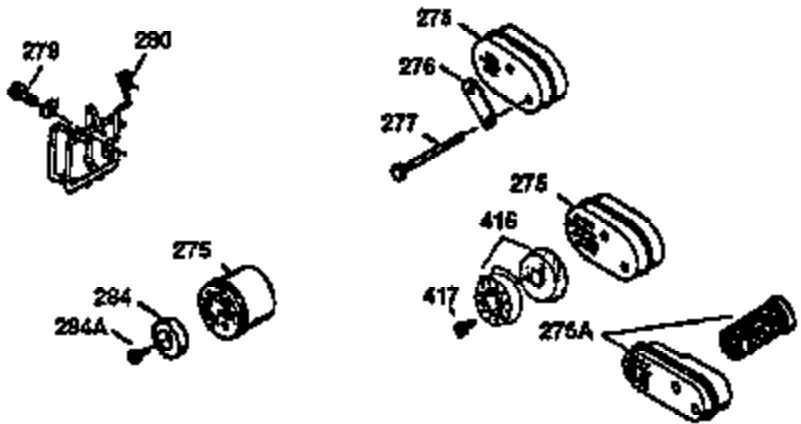

ILLUSTRATION SHOWS TYPICAL PARTS ONLY. ORDER BY PART NUMBER. PARTS NOT LISTED ARE SUPPLIED BY OEM.

Ref #	Part Number	Qty	Description
19	36281	1	Extension Spring
69	35261	1	* Mounting Flange Gasket
70	35651D	1	Mounting Flange (Incl.72 thru 83)
90	611112	1	Flywheel
182	6201	2	Screw, 1/4-28 x 7/8"
185	36544	1	Intake Pipe
186	34337	1	Governor Link
200	33131A	1	Control Bracket (Incl. 202 thru 205)
209	30200	2	Screw, 10-24 x 9/16"
223	650451	2	Screw, 1/4-20 x 1"
238	650932	2	Screw, 10-32 x 49/64"
241	35797	1	Air Cleaner Collar
245	35066	1	Air Cleaner Filter
250	35986	1	Air Cleaner Cover
275	36473	1	Muffler (Incl. 277)
277	650988	2	Screw, 1/4-20 x 2-5/16"
416	36085	1	Spark Arrestor Kit (Incl. 417)(Optional)
417	650760	1	Screw, 8-32 x 3/8" (Optional)