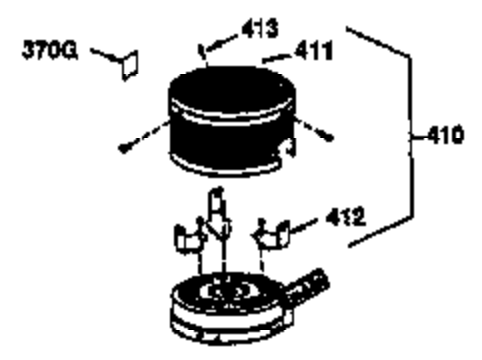

ILLUSTRATION SHOWS TYPICAL PARTS ONLY. ORDER BY PART NUMBER. PARTS NOT LISTED ARE SUPPLIED BY OEM.

Ref #	Part Number	Qty	Description
19	36281	1	Extension Spring
69	35261	1	* Mounting Flange Gasket
70	35651D	1	Mounting Flange (Incl.72 thru 83)
90	611112	1	Flywheel
182	6201	2	Screw, 1/4-28 x 7/8"
185	36544	1	Intake Pipe
186	34337	1	Governor Link
200	33131A	1	Control Bracket (Incl. 202 thru 205)
209	30200	2	Screw, 10-24 x 9/16"
223	650451	2	Screw, 1/4-20 x 1"
238	650932	2	Screw, 10-32 x 49/64"
241	35797	1	Air Cleaner Collar
245	35066	1	Air Cleaner Filter
250	35986	1	Air Cleaner Cover
275	36473	1	Muffler (Incl. 277)
277	650988	2	Screw, 1/4-20 x 2-5/16"
416	36085	1	Spark Arrestor Kit (Incl. 417)(Optional)
417	650760	1	Screw, 8-32 x 3/8" (Optional)