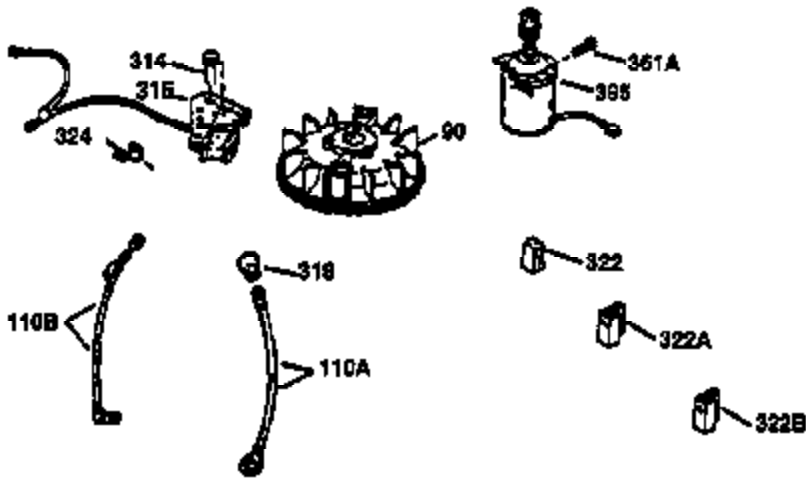

Ref #	Part Number	Qty	Description
130A	650818	2	Screw, 5/16-18 x 1-1/2"
189A	650765	1	Screw, 10-32 x 1/2"
238	650932	2	Screw, 10-32 x 49/64"
239	34338	1	* Air Cleaner Gasket
245	35066	1	Air Cleaner Filter
250	35986	1	Air Cleaner Cover
260	36840	1	Blower Housing
263	36240	1	Trim Ring
287	650926	2	Screw, 8-32 x 21/64"
300	35586	1	Fuel Tank (Incl. 292 & 301)
301	36246	1	Fuel Cap
359	36773	1	Starter Guard
390	590694	1	Rewind Starter (NOTE: This engine could have been built with 590737 starter).