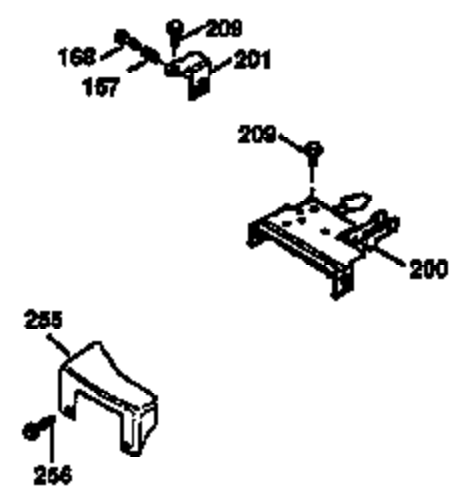

ILLUSTRATION SHOWS TYPICAL PARTS ONLY. ORDER BY PART NUMBER. PARTS NOT LISTED ARE SUPPLIED BY OEM.

Ref #	Part Number	Qty	Description
19	35998	1	Extension Spring
69	35261	1	* Mounting Flange Gasket
70	35651D	1	Mounting Flange (Incl. 72 thru 83)
90	611112	1	Flywheel
182	6201	2	Screw, 1/4-28 x 7/8"
185	36544	1	Intake Pipe
186	36255	1	Governor Link
200	35999	1	Control Bracket
209	30200	2	Screw, 10-24 x 9/16"
223	650451	2	Screw, 1/4-20 x 1"
238	650806	2	Screw, 10-32 x 5/8"
245	36745	1	Air Cleaner Filter
250	36744	1	Air Cleaner Cover
275	36473	1	Muffler (Incl. 277)
277	650988	2	Screw, 1/4-20 x 2-5/16"
416	36085	1	Spark Arrestor Kit (Incl. 417)(Optional)
417	650760	1	Screw, 8-32 x 3/8" (Optional)