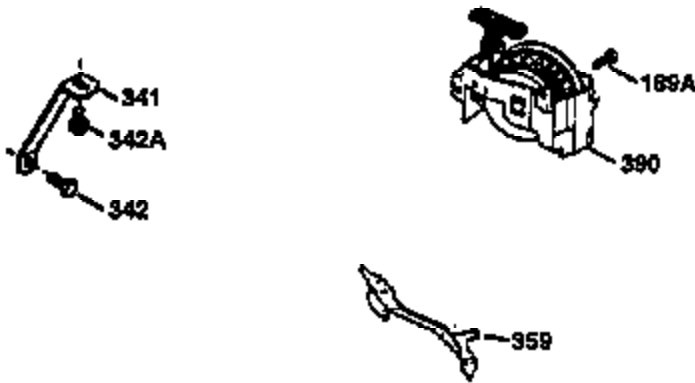

ILLUSTRATION SHOWS TYPICAL PARTS ONLY, ORDER BY PART NUMBER. PARTS NOT LISTED ARE SUPPLIED BY OEM.

Ref #	Part Number	Qty	Description
238	650806	2	Screw, 10-32 x 5/8"
239	34338	1	* Air Cleaner Gasket
245	36745	1	Air Cleaner Filter
250	36744	1	Air Cleaner Cover
260	36756	1	Blower Housing
263A	36758	1	Starter Grill
287	650926	2	Screw, 8-32 x 21/64"
298	28763	3	Screw, 10-32 x 35/64"
300	36757	1	Fuel Tank (Incl. 292 & 301)
301	36246	1	Fuel Cap
390	590694	1	Rewind Starter (NOTE: This engine could have been built with 590737 starter).