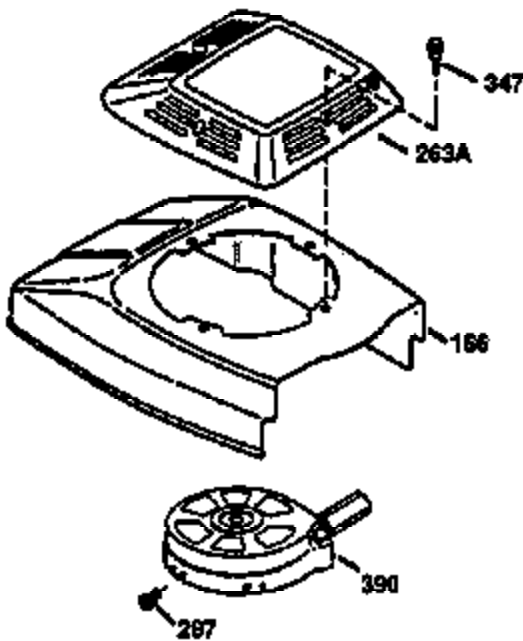

ILLUSTRATION SHOWS TYPICAL PARTS ONLY, ORDER BY PART NUMBER. PARTS NOT LISTED ARE SUPPLIED BY OEM.

Ref #	Part Number	Qty	Description
238	650806	2	Screw, 10-32 x 5/8"
239	34338	1	* Air Cleaner Gasket
245	36745	1	Air Cleaner Filter
250	36744	1	Air Cleaner Cover
260	36756	1	Blower Housing
263A	36758	1	Starter Grill
287	650926	2	Screw, 8-32 x 21/64"
298	28763	3	Screw, 10-32 x 35/64"
300	36757	1	Fuel Tank (Incl. 292 & 301)
301	36246	1	Fuel Cap
390	590694	1	Rewind Starter (NOTE: This engine could have been built with 590737 starter).