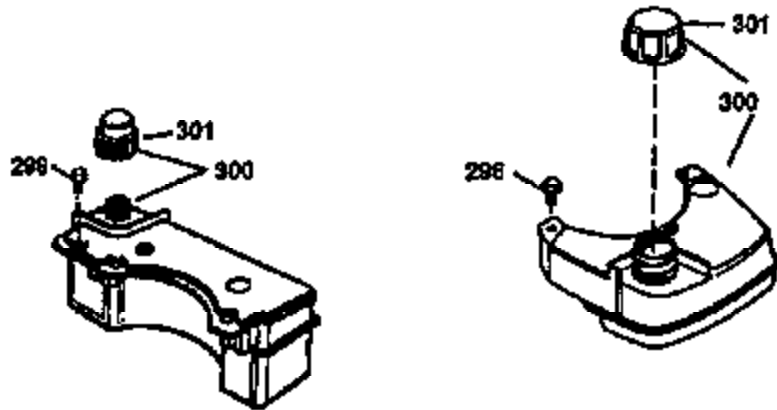

ILLUSTRATION SHOWS TYPICAL PARTS ONLY, ORDER BY PART NUMBER. PARTS NOT LISTED ARE SUPPLIED BY OEM.

Ref #	Part Number	Qty	Description
238	650806	2	Screw, 10-32 x 5/8"
239	34338	1	* Air Cleaner Gasket
245	36745	1	Air Cleaner Filter
250	36744	1	Air Cleaner Cover
260	36756	1	Blower Housing
263A	36758	1	Starter Grill
287	650926	2	Screw, 8-32 x 21/64"
298	28763	3	Screw, 10-32 x 35/64"
300	36757	1	Fuel Tank (Incl. 292 & 301)
301	36246	1	Fuel Cap
390	590694	1	Rewind Starter (NOTE: This engine could have been built with 590737 starter).