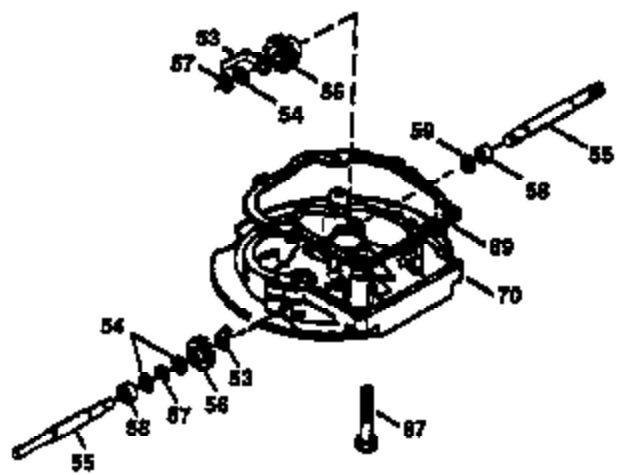

Ref #	Part Number	Qty	Description
19	36281	1	Extension Spring
53	31745	1	Tang Washer
54	31747	1	Washer
55	35667	1	P.T.O. Shaft
56	31746	1	L.H. Worm Gear
57	31749	1	Retaining Ring
58	31744	1	Oil Seal
59	31787	1	Washer
69	35261	1	* Mounting Flange Gasket
70	33521E	1	Mounting Flange (Incl. 58,72 thru 83)
87	650492	1	Screw, 1/4-20 x 2-1/4"
90	611112	1	Flywheel
182	6201	2	Screw, 1/4-28 x 7/8"
185	36544	1	Intake Pipe
186	32653	1	Governor Link
216	33086	1	R.P.M. Adjusting Lever
223	650451	2	Screw, 1/4-20 x 1"
238	650932	2	Screw, 10-32 x 49/64"
241	35797	1	Air Cleaner Collar
245	35066	1	Air Cleaner Filter
250	35986	1	Air Cleaner Cover
275A	36664	1	Spark Arrestor Muffler (Optional) (Incl. 284,284A,416,417)
275	36456A	1	Muffler (Incl. 277)
277	650988	2	Screw, 1/4-20 x 2-5/16"
279	30063	2	Screw, Torx T-30, 1/4-20 x 1/2"
280	37010	1	Heat Shield
284A	650760		Screw, 8-32 x 3/8" (Optional)
284	36663	1	Muffler Deflector (Incl. 284A)(Optional)
416	36085	1	Spark Arrestor Kit (Incl. 417)(Optional)
417	650760	1	Screw, 8-32 x 3/8" (Optional)