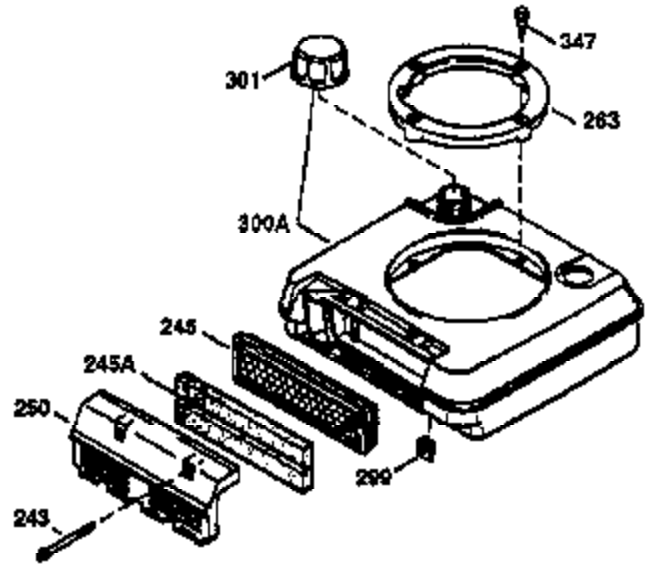

Ref #	Part Number	Qty	Description
178	29752	2	Nut & Lock Washer, 1/4-28
179	30593	1	Retainer Clip
182	6201	2	Screw, 1/4-28 x 7/8"
184	26756	1	* Carburetor To Intake Pipe Gasket
185	36544	1	Intake Pipe
186	34337	1	Governor Link
200	33131A	1	Control Bracket (Incl. 202 thru 206)
202	36482	1	Compression Spring
203	31342	1	Compression Spring
204	651029	1	Screw, Torx T-10, 5-40 x 7/16"
205	651019	1	Screw, Torx T-10, 6-32 x 41/64"
206	610973	1	Terminal
207	34336	1	Throttle Link
209	30200	2	Screw, 10-24 x 9/16"
210	27793	1	Conduit Clip
211	28942	1	Screw, 10-32 x 3/8"
223	650451	2	Screw, 1/4-20 x 1"
224	34690A	1	* Intake Pipe Gasket
238	650806	2	Screw, 10-32 x 5/8"
239	34338	1	* Air Cleaner Gasket
240	37115	1	Air Cleaner Body (Incl. 239)
245A	37117	1	Air Cleaner Filter
245	37116	1	Air Cleaner Filter
250	37118	1	Air Cleaner Cover
260	37156	1	Blower Housing
261	30200	2	Screw, 10-24 x 9/16"
262	650831	2	Screw, 1/4-20 x 1/2"
275	36473	1	Muffler (Incl. 277)
277	650988	2	Screw, 1/4-20 x 2-5/16"
285	35000A	1	Starter Cup
287	650926	2	Screw, 8-32 x 21/64"
290	34357	1	Fuel Line
292	26460	2	Fuel Line Clamp
300	35586	1	Fuel Tank (Incl. 292 & 301)
301	36246	1	Fuel Cap
305	35577	1	Oil Fill Tube
306	36996	1	* "O"-Ring
309	650562	1	Screw, 10-32 x 1/2"
310	35578	1	Dipstick
313	34080	1	Spacer
370C	37199	1	Primer Decal
370K	36695	1	Starter Decal
370A	36261	1	Lubrication Decal
380	632744	1	Carburetor (Incl. 184)
390	590732	1	Rewind Starter (NOTE: This engine could have been built with 590738 starter).
400	36475B	1	* Gasket Set (Incl. items marked PK in notes) Incl. part #'s 26756 (1), 27234A (1), 33735 (1), 34338 (1), 34690A (1), 36437 (1), 36832 (1), 36996 (1), 37130 (1)
420	730225	1	SAE 30 4-Cycle Engine Oil (1 Quart)