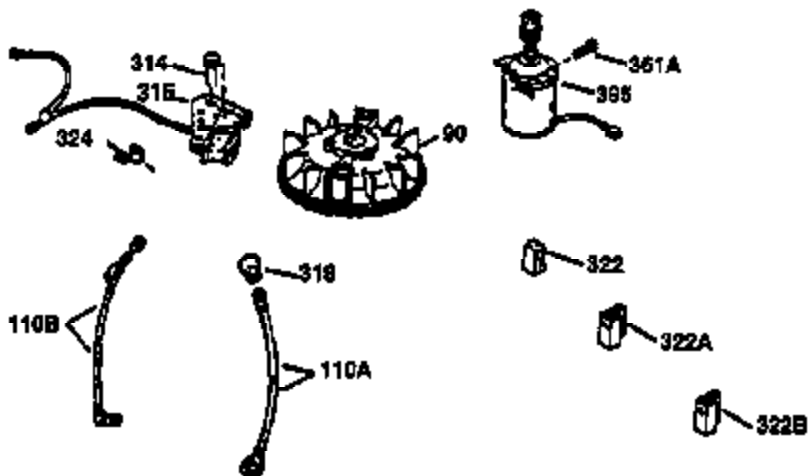

Ref #	Part Number	Qty	Description
19	36281	1	Extension Spring
69	35261	1	* Mounting Flange Gasket
70	35651E	1	Mounting Flange (Incl.72 thru 83,306)
90	611112	1	Flywheel
182	6201	2	Screw, 1/4-28 x 7/8"
185	36544	1	Intake Pipe
186	34337	1	Governor Link
200	33131A	1	Control Bracket (Incl. 202 thru 206)
209	30200	2	Screw, 10-24 x 9/16"
223	650451	2	Screw, 1/4-20 x 1"
238	650806	2	Screw, 10-32 x 5/8"
245	37116	1	Air Cleaner Filter
245A	37117	1	Air Cleaner Filter
250	37118	1	Air Cleaner Cover
275	36473	1	Muffler (Incl. 277)
277	650988	2	Screw, 1/4-20 x 2-5/16"
416	36085	1	Spark Arrestor Kit (Incl. 417)(Optional)
417	650760	1	Screw, 8-32 x 3/8" (Optional)