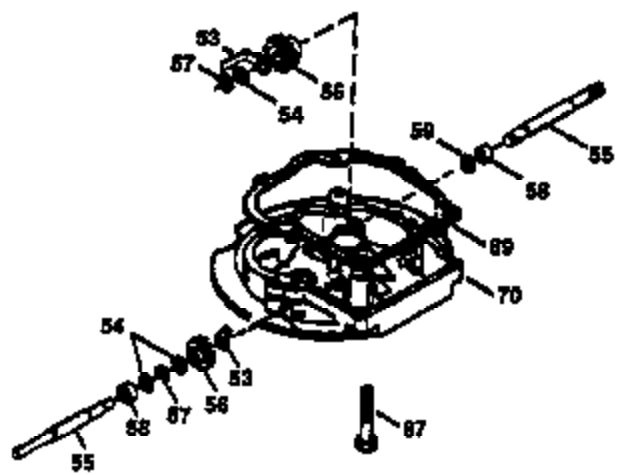

Ref #	Part Number	Qty	Description
19	36281	1	Extension Spring
69	35261	1	* Mounting Flange Gasket
70	35651E	1	Mounting Flange (Incl.72 thru 83,306)
90	611112	1	Flywheel
182	6201	2	Screw, 1/4-28 x 7/8"
185	36544	1	Intake Pipe
186	34337	1	Governor Link
200	33131A	1	Control Bracket (Incl. 202 thru 206)
209	30200	2	Screw, 10-24 x 9/16"
223	650451	2	Screw, 1/4-20 x 1"
238	650806	2	Screw, 10-32 x 5/8"
245	37116	1	Air Cleaner Filter
245A	37117	1	Air Cleaner Filter
250	37118	1	Air Cleaner Cover
275	36473	1	Muffler (Incl. 277)
277	650988	2	Screw, 1/4-20 x 2-5/16"
416	36085	1	Spark Arrestor Kit (Incl. 417)(Optional)
417	650760	1	Screw, 8-32 x 3/8" (Optional)