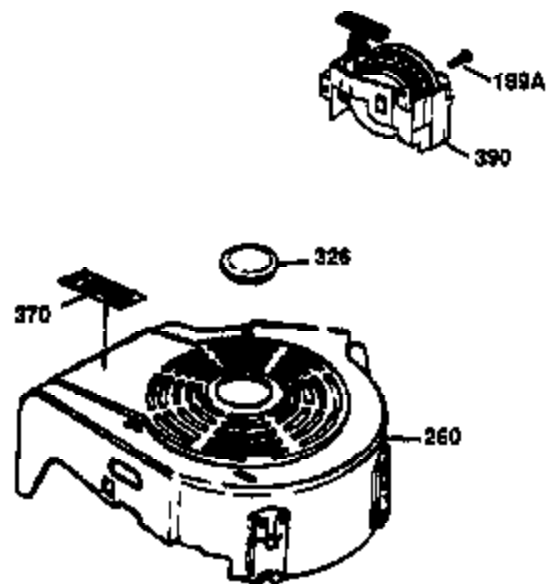

Ref #	Part Number	Qty	Description
178	29752	2	Nut & Lock Washer, 1/4-28
179	30593	1	Retainer Clip
182	6201	2	Screw, 1/4-28 x 7/8"
184	26756	1	* Carburetor To Intake Pipe Gasket
185	36544	1	Intake Pipe
186	34337	1	Governor Link
200	33131A	1	Control Bracket (Incl. 202 thru 206)
202	36482	1	Compression Spring
203	31342	1	Compression Spring
204	651029	1	Screw, Torx T-10, 5-40 x 7/16"
205	651019	1	Screw, Torx T-10, 6-32 x 41/64"
206	610973	1	Terminal
207	34336	1	Throttle Link
209	30200	2	Screw, 10-24 x 9/16"
210	27793	1	Conduit Clip
211	28942	1	Screw, 10-32 x 3/8"
223	650451	2	Screw, 1/4-20 x 1"
224	34690A	1	* Intake Pipe Gasket
238	650806	2	Screw, 10-32 x 5/8"
239	34338	1	* Air Cleaner Gasket
240	37115	1	Air Cleaner Body (Incl. 239)
245A	37117	1	Air Cleaner Filter
245	37116	1	Air Cleaner Filter
250	37118	1	Air Cleaner Cover
260	37156	1	Blower Housing
261	30200	2	Screw, 10-24 x 9/16"
262	650831	2	Screw, 1/4-20 x 1/2"
275	36473	1	Muffler (Incl. 277)
277	650988	2	Screw, 1/4-20 x 2-5/16"
285	35000A	1	Starter Cup
287	650926	2	Screw, 8-32 x 21/64"
290	34357	1	Fuel Line
292	26460	2	Fuel Line Clamp
300	35586	1	Fuel Tank (Incl. 292 & 301)
301	36246	1	Fuel Cap
305	35577	1	Oil Fill Tube
306	36996	1	* "O"-Ring
309	650562	1	Screw, 10-32 x 1/2"
310	35578	1	Dipstick
313	34080	1	Spacer
370C	37199	1	Primer Decal
370K	36695	1	Starter Decal
370A	36261	1	Lubrication Decal
380	632744	1	Carburetor (Incl. 184)
390	590732	1	Rewind Starter (NOTE: This engine could have been built with 590738 starter).
400	36475B	1	* Gasket Set (Incl. items marked PK in notes) Incl. part #'s 26756 (1), 27234A (1), 33735 (1), 34338 (1), 34690A (1), 36437 (1), 36832 (1), 36996 (1), 37130 (1)
420	730225	1	SAE 30 4-Cycle Engine Oil (1 Quart)