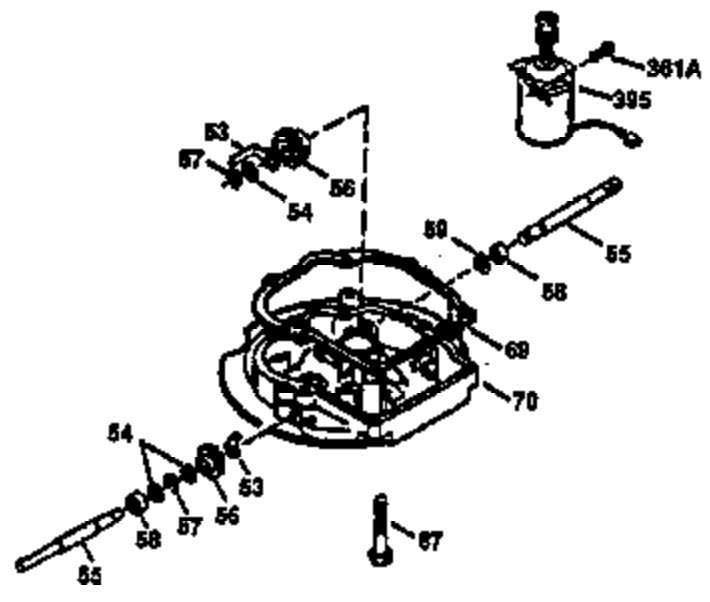

ILLUSTRATION SHOWS TYPICAL PARTS ONLY. ORDER BY PART NUMBER. PARTS NOT LISTED ARE SUPPLIED BY OEM.

Ref #	Part Number	Qty	Description
19	36281	1	Extension Spring
69	35261	1	* Mounting Flange Gasket
70	35651D	1	Mounting Flange (Incl. 72 thru 83)
90	611112	1	Flywheel
182	6201	2	Screw, 1/4-28 x 7/8"
185	36544	1	Intake Pipe
186	34337	1	Governor Link
200	33131A	1	Control Bracket (Incl. 202 thru 206)
209	30200	2	Screw, 10-24 x 9/16"
223	650451	2	Screw, 1/4-20 x 1"
238	650806	2	Screw, 10-32 x 5/8"
245	36745		Air Cleaner Filter
250	36744	1	Air Cleaner Cover
275	36473	1	Muffler (Incl. 277)
277	650988	2	Screw, 1/4-20 x 2-5/16"
416	36085	1	Spark Arrestor Kit (Incl. 417)(Optional)
417	650760	1	Screw, 8-32 x 3/8" (Optional)