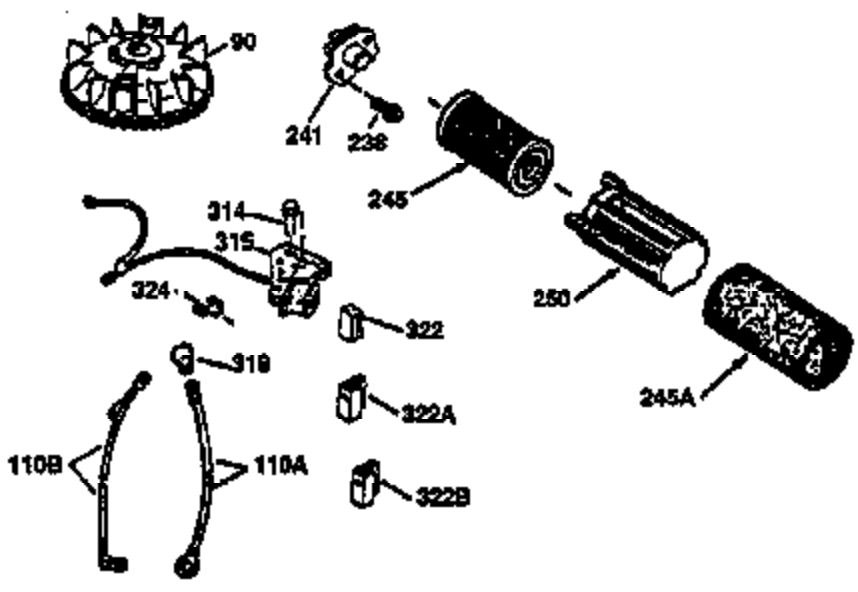

ILLUSTRATION SHOWS TYPICAL PARTS ONLY. ORDER BY PART NUMBER. PARTS NOT LISTED ARE SUPPLIED BY OEM.

Ref #	Part Number	Qty	Description
19	36281	1	Extension Spring
69	35261	1	* Mounting Flange Gasket
70	35651D	1	Mounting Flange (Incl. 72 thru 83)
90	611112	1	Flywheel
182	6201	2	Screw, 1/4-28 x 7/8"
185	36544	1	Intake Pipe
186	34337	1	Governor Link
200	33131A	1	Control Bracket (Incl. 202 thru 206)
209	30200	2	Screw, 10-24 x 9/16"
223	650451	2	Screw, 1/4-20 x 1"
238	650806	2	Screw, 10-32 x 5/8"
245	36745		Air Cleaner Filter
250	36744	1	Air Cleaner Cover
275	36473	1	Muffler (Incl. 277)
277	650988	2	Screw, 1/4-20 x 2-5/16"
416	36085	1	Spark Arrestor Kit (Incl. 417)(Optional)
417	650760	1	Screw, 8-32 x 3/8" (Optional)