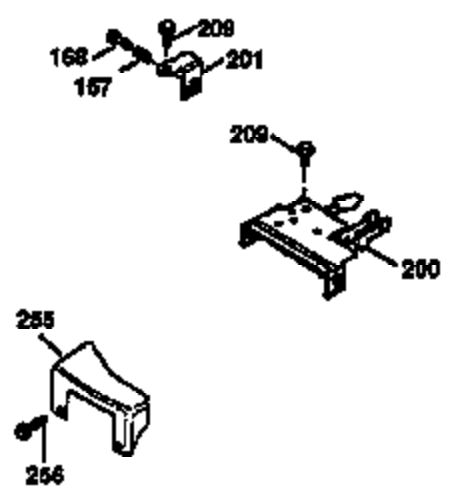

ILLUSTRATION SHOWS TYPICAL PARTS ONLY. ORDER BY PART NUMBER. PARTS NOT LISTED ARE SUPPLIED BY OEM.

Ref #	Part Number	Qty	Description
19	36281	1	Extension Spring
69	35261	1	* Mounting Flange Gasket
70	35651D	1	Mounting Flange (Incl. 72 thru 83)
90	611112	1	Flywheel
182	6201	2	Screw, 1/4-28 x 7/8"
185	36544	1	Intake Pipe
186	34337	1	Governor Link
200	33131A	1	Control Bracket (Incl. 202 thru 206)
209	30200	2	Screw, 10-24 x 9/16"
223	650451	2	Screw, 1/4-20 x 1"
238	650806	2	Screw, 10-32 x 5/8"
245	36745		Air Cleaner Filter
250	36744	1	Air Cleaner Cover
275	36473	1	Muffler (Incl. 277)
277	650988	2	Screw, 1/4-20 x 2-5/16"
416	36085	1	Spark Arrestor Kit (Incl. 417)(Optional)
417	650760	1	Screw, 8-32 x 3/8" (Optional)