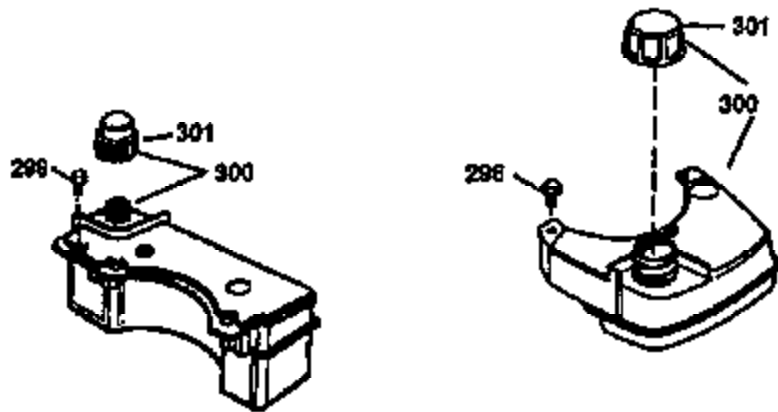

ILLUSTRATION SHOWS TYPICAL PARTS ONLY, ORDER BY PART NUMBER. PARTS NOT LISTED ARE SUPPLIED BY OEM.

Ref #	Part Number	Qty	Description
189A	650356	1	Screw, Torx T-30, 1/4-20 x 3/8"
238	650806	2	Screw, 10-32 x 5/8"
239	34338	1	* Air Cleaner Gasket
245	36745		Air Cleaner Filter
250	36744	1	Air Cleaner Cover
260	36756	1	Blower Housing
263A	36758	1	Starter Grill
287	650926	2	Screw, 8-32 x 21/64"
298	28763	3	Screw, 10-32 x 35/64"
300	36757	1	Fuel Tank (Incl. 292 & 301)
301	36246	1	Fuel Cap
359	36773	1	Starter Guard
390	590732	1	Rewind Starter (NOTE: This engine could have been built with 590738 starter).