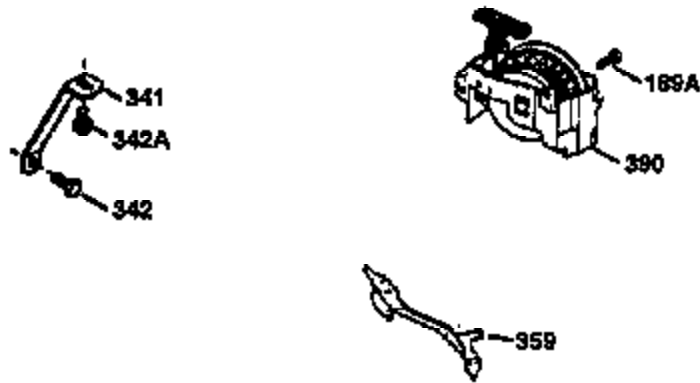

ILLUSTRATION SHOWS TYPICAL PARTS ONLY, ORDER BY PART NUMBER. PARTS NOT LISTED ARE SUPPLIED BY OEM.

Ref #	Part Number	Qty	Description
189A	650356	1	Screw, Torx T-30, 1/4-20 x 3/8"
238	650806	2	Screw, 10-32 x 5/8"
239	34338	1	* Air Cleaner Gasket
245	36745		Air Cleaner Filter
250	36744	1	Air Cleaner Cover
260	36756	1	Blower Housing
263A	36758	1	Starter Grill
287	650926	2	Screw, 8-32 x 21/64"
298	28763	3	Screw, 10-32 x 35/64"
300	36757	1	Fuel Tank (Incl. 292 & 301)
301	36246	1	Fuel Cap
359	36773	1	Starter Guard
390	590732	1	Rewind Starter (NOTE: This engine could have been built with 590738 starter).