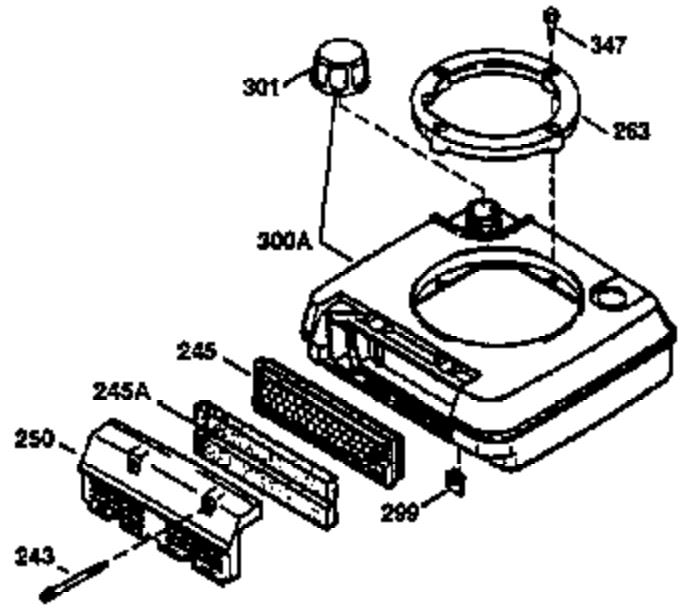

ILLUSTRATION SHOWS TYPICAL PARTS ONLY, ORDER BY PART NUMBER. PARTS NOT LISTED ARE SUPPLIED BY OEM.

Ref #	Part Number	Qty	Description
189A	650356	1	Screw, Torx T-30, 1/4-20 x 3/8"
238	650806	2	Screw, 10-32 x 5/8"
239	34338	1	* Air Cleaner Gasket
245	36745		Air Cleaner Filter
250	36744	1	Air Cleaner Cover
260	36756	1	Blower Housing
263A	36758	1	Starter Grill
287	650926	2	Screw, 8-32 x 21/64"
298	28763	3	Screw, 10-32 x 35/64"
300	36757	1	Fuel Tank (Incl. 292 & 301)
301	36246	1	Fuel Cap
359	36773	1	Starter Guard
390	590732	1	Rewind Starter (NOTE: This engine could have been built with 590738 starter).