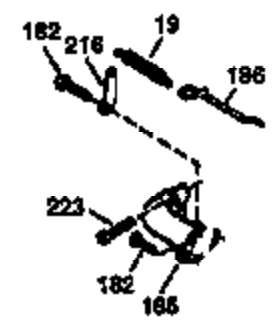

ILLUSTRATION SHOWS TYPICAL PARTS ONLY. ORDER BY PART NUMBER. PARTS NOT LISTED ARE SUPPLIED BY OEM.

Ref #	Part Number	Qty	Description
19	36281	1	Extension Spring
69	35261	1	* Mounting Flange Gasket
70	35651D	1	Mounting Flange (Incl. 72 thru 83)
90	611112	1	Flywheel
182	6201	2	Screw, 1/4-28 x 7/8"
185	36544	1	Intake Pipe
186	34337	1	Governor Link
200	33131A	1	Control Bracket (Incl. 202 thru 206)
209	30200	2	Screw, 10-24 x 9/16"
223	650451	2	Screw, 1/4-20 x 1"
238	650806	2	Screw, 10-32 x 5/8"
245	36745		Air Cleaner Filter
250	36744	1	Air Cleaner Cover
275	36473	1	Muffler (Incl. 277)
277	650988	2	Screw, 1/4-20 x 2-5/16"
416	36085	1	Spark Arrestor Kit (Incl. 417)(Optional)
417	650760	1	Screw, 8-32 x 3/8" (Optional)