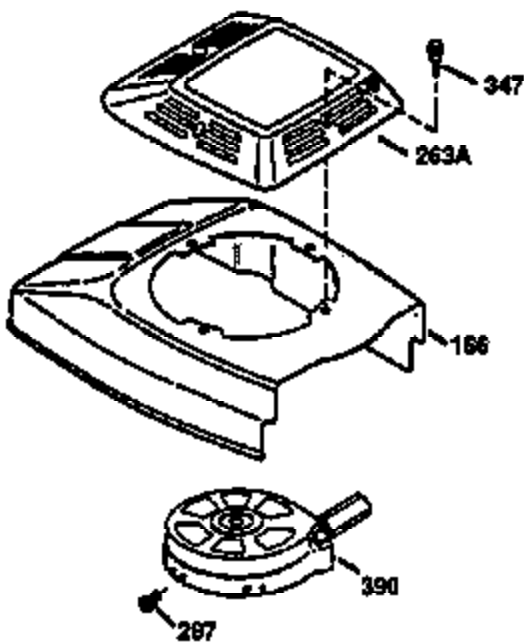

ILLUSTRATION SHOWS TYPICAL PARTS ONLY, ORDER BY PART NUMBER. PARTS NOT LISTED ARE SUPPLIED BY OEM.

Ref #	Part Number	Qty	Description
189A	650356	1	Screw, Torx T-30, 1/4-20 x 3/8"
238	650806	2	Screw, 10-32 x 5/8"
239	34338	1	* Air Cleaner Gasket
245	36745		Air Cleaner Filter
250	36744	1	Air Cleaner Cover
260	36756	1	Blower Housing
263A	36758	1	Starter Grill
287	650926	2	Screw, 8-32 x 21/64"
298	28763	3	Screw, 10-32 x 35/64"
300	36757	1	Fuel Tank (Incl. 292 & 301)
301	36246	1	Fuel Cap
359	36773	1	Starter Guard
390	590732	1	Rewind Starter (NOTE: This engine could have been built with 590738 starter).