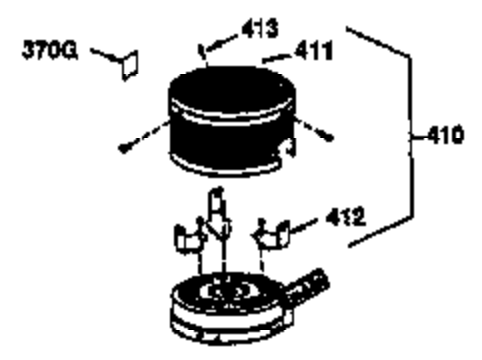

ILLUSTRATION SHOWS TYPICAL PARTS ONLY. ORDER BY PART NUMBER. PARTS NOT LISTED ARE SUPPLIED BY OEM.

Ref #	Part Number	Qty	Description
19	36281	1	Extension Spring
69	35261	1	* Mounting Flange Gasket
70	35651D	1	Mounting Flange (Incl. 72 thru 83)
90	611112	1	Flywheel
182	6201	2	Screw, 1/4-28 x 7/8"
185	36544	1	Intake Pipe
186	34337	1	Governor Link
200	33131A	1	Control Bracket (Incl. 202 thru 206)
209	30200	2	Screw, 10-24 x 9/16"
223	650451	2	Screw, 1/4-20 x 1"
238	650806	2	Screw, 10-32 x 5/8"
245	36745		Air Cleaner Filter
250	36744	1	Air Cleaner Cover
275	36473	1	Muffler (Incl. 277)
277	650988	2	Screw, 1/4-20 x 2-5/16"
416	36085	1	Spark Arrestor Kit (Incl. 417)(Optional)
417	650760	1	Screw, 8-32 x 3/8" (Optional)