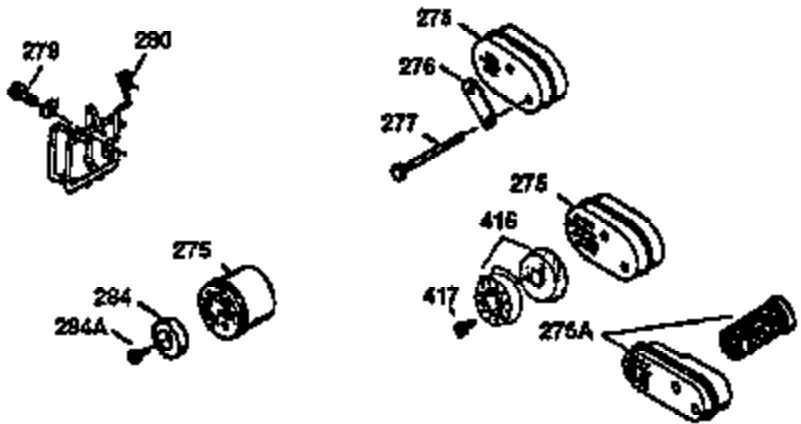

ILLUSTRATION SHOWS TYPICAL PARTS ONLY. ORDER BY PART NUMBER. PARTS NOT LISTED ARE SUPPLIED BY OEM.

Ref #	Part Number	Qty	Description
19	36281	1	Extension Spring
69	35261	1	* Mounting Flange Gasket
70	35651D	1	Mounting Flange (Incl. 72 thru 83)
90	611112	1	Flywheel
182	6201	2	Screw, 1/4-28 x 7/8"
185	36544	1	Intake Pipe
186	34337	1	Governor Link
200	33131A	1	Control Bracket (Incl. 202 thru 206)
209	30200	2	Screw, 10-24 x 9/16"
223	650451	2	Screw, 1/4-20 x 1"
238	650806	2	Screw, 10-32 x 5/8"
245	36745		Air Cleaner Filter
250	36744	1	Air Cleaner Cover
275	36473	1	Muffler (Incl. 277)
277	650988	2	Screw, 1/4-20 x 2-5/16"
416	36085	1	Spark Arrestor Kit (Incl. 417)(Optional)
417	650760	1	Screw, 8-32 x 3/8" (Optional)