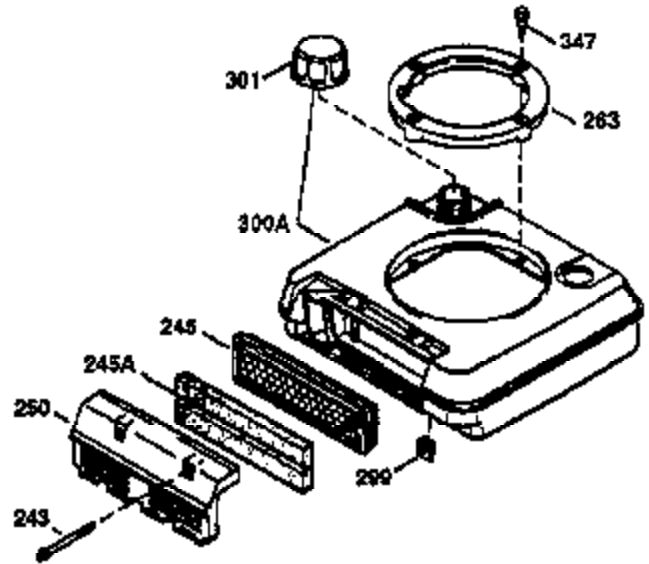

Ref #	Part Number	Qty	Description
178	29752	2	Nut & Lock Washer, 1/4-28
179	30593	1	Retainer Clip
182	6201	2	Screw, 1/4-28 x 7/8"
184	26756	1	* Carburetor To Intake Pipe Gasket
185	36544	1	Intake Pipe
186	34337	1	Governor Link
189A	650356	1	Screw, Torx T-30, 1/4-20 x 3/8"
189	650765	1	Screw, 10-32 x 1/2"
200	33131A	1	Control Bracket (Incl. 202 thru 206)
202	36482	1	Compression Spring
203	31342	1	Compression Spring
204	651029	1	Screw, Torx T-10, 5-40 x 7/16"
205	651019	1	Screw, Torx T-10, 6-32 x 41/64"
206	610973	1	Terminal
207	34336	1	Throttle Link
209	30200	2	Screw, 10-24 x 9/16"
210	27793	1	Conduit Clip
211	28942	1	Screw, 10-32 x 3/8"
223	650451	2	Screw, 1/4-20 x 1"
224	34690A	1	* Intake Pipe Gasket
238	650806	2	Screw, 10-32 x 5/8"
239	34338	1	* Air Cleaner Gasket
240	36743	1	Air Cleaner Body
245	36745		Air Cleaner Filter
250	36744	1	Air Cleaner Cover
260	36756	1	Blower Housing
261	30200	2	Screw, 10-24 x 9/16"
262	650831	2	Screw, 1/4-20 x 1/2"
275	36473	1	Muffler (Incl. 277)
277	650988	2	Screw, 1/4-20 x 2-5/16"
285	35000A	1	Starter Cup
287	650926	2	Screw, 8-32 x 21/64"
290	34357	1	Fuel Line
292	26460	2	Fuel Line Clamp
300	36757	1	Fuel Tank (Incl. 292 & 301)
301	36246	1	Fuel Cap
305	35577	1	Oil Fill Tube
306	36996	1	* "O"-Ring
307	35499	1	"O"-Ring
309	650562	1	Screw, 10-32 x 1/2"
310	35578	1	Dipstick
313	34080	1	Spacer
370D	35977	1	Caution Decal
370A	36261	1	Lubrication Decal
370C	37199	1	Primer Decal
380	632753	1	Carburetor (Incl. 184)
390	590732	1	Rewind Starter (NOTE: This engine could have been built with 590738 starter).
400	36475A	1	* Gasket Set (Incl. items marked PK in notes) Incl. part #'s 26756 (1), 27234A (1), 33735 (1), 34338 (1), 34690A (1), 35261 (1), 36437 (1), 36832 (1), 36996 (1)
420	730225	1	SAE 30 4-Cycle Engine Oil (1 Quart)