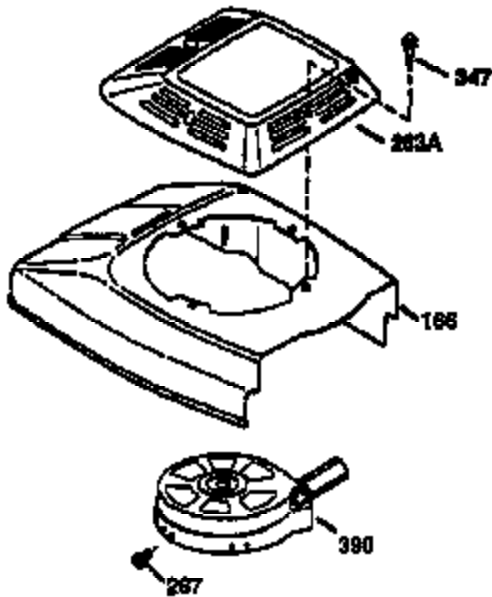

Ref #	Part Number	Qty	Description
178	29752	2	Nut & Lock Washer, 1/4-28
179	30593	1	Retainer Clip
182	6201	2	Screw, 1/4-28 x 7/8"
184	26756	1	* Carburetor To Intake Pipe Gasket
185	36544	1	Intake Pipe
186	34337	1	Governor Link
189A	650356	1	Screw, Torx T-30, 1/4-20 x 3/8"
189	650765	1	Screw, 10-32 x 1/2"
200	33131A	1	Control Bracket (Incl. 202 thru 206)
202	36482	1	Compression Spring
203	31342	1	Compression Spring
204	651029	1	Screw, Torx T-10, 5-40 x 7/16"
205	651019	1	Screw, Torx T-10, 6-32 x 41/64"
206	610973	1	Terminal
207	34336	1	Throttle Link
209	30200	2	Screw, 10-24 x 9/16"
210	27793	1	Conduit Clip
211	28942	1	Screw, 10-32 x 3/8"
223	650451	2	Screw, 1/4-20 x 1"
224	34690A	1	* Intake Pipe Gasket
238	650806	2	Screw, 10-32 x 5/8"
239	34338	1	* Air Cleaner Gasket
240	36743	1	Air Cleaner Body
245	36745		Air Cleaner Filter
250	36744	1	Air Cleaner Cover
260	36756	1	Blower Housing
261	30200	2	Screw, 10-24 x 9/16"
262	650831	2	Screw, 1/4-20 x 1/2"
275	36473	1	Muffler (Incl. 277)
277	650988	2	Screw, 1/4-20 x 2-5/16"
285	35000A	1	Starter Cup
287	650926	2	Screw, 8-32 x 21/64"
290	34357	1	Fuel Line
292	26460	2	Fuel Line Clamp
300	36757	1	Fuel Tank (Incl. 292 & 301)
301	36246	1	Fuel Cap
305	35577	1	Oil Fill Tube
306	36996	1	* "O"-Ring
307	35499	1	"O"-Ring
309	650562	1	Screw, 10-32 x 1/2"
310	35578	1	Dipstick
313	34080	1	Spacer
370D	35977	1	Caution Decal
370A	36261	1	Lubrication Decal
370C	37199	1	Primer Decal
380	632753	1	Carburetor (Incl. 184)
390	590732	1	Rewind Starter (NOTE: This engine could have been built with 590738 starter).
400	36475A	1	* Gasket Set (Incl. items marked PK in notes) Incl. part #'s 26756 (1), 27234A (1), 33735 (1), 34338 (1), 34690A (1), 35261 (1), 36437 (1), 36832 (1), 36996 (1)
420	730225	1	SAE 30 4-Cycle Engine Oil (1 Quart)