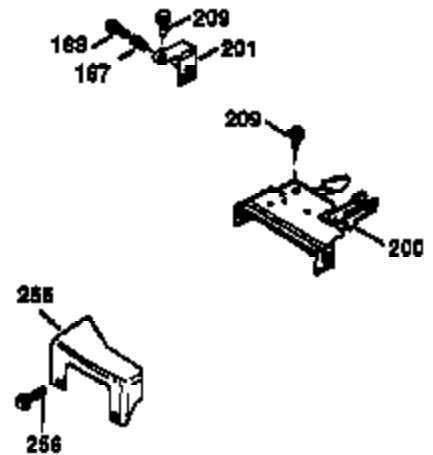

Ref #	Part Number	Qty	Description
19	36281	1	Extension Spring
69	35261	1	* Mounting Flange Gasket
70	35651E	1	Mounting Flange (Incl. 72 thru 83)
90	611112	1	Flywheel
182	6201	2	Screw, 1/4-28 x 7/8"
185	36544	1	Intake Pipe
186	34337	1	Governor Link
200	33131A	1	Control Bracket (Incl. 202 thru 206)
209	30200	2	Screw, 10-24 x 9/16"
223	650451	2	Screw, 1/4-20 x 1"
238	650806	2	Screw, 10-32 x 5/8"
245	36745		Air Cleaner Filter
250	36744	1	Air Cleaner Cover
275	36473	1	Muffler (Incl. 277)
277	650988	2	Screw, 1/4-20 x 2-5/16"
416	36085	1	Spark Arrestor Kit (Incl. 417)(Optional)
417	650760	1	Screw, 8-32 x 3/8" (Optional)