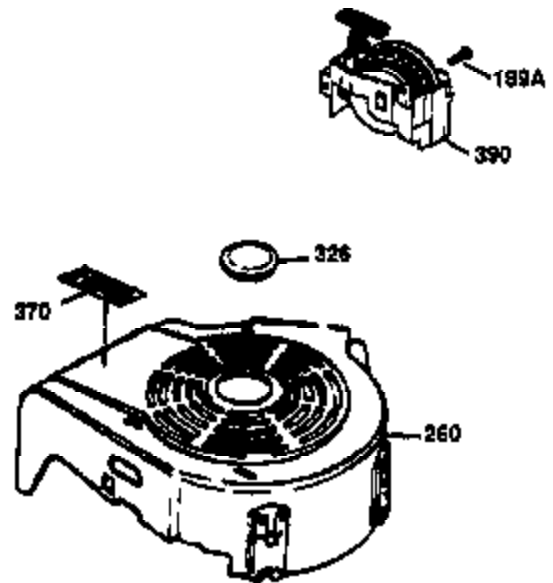

Ref #	Part Number	Qty	Description
178	29752	2	Nut & Lock Washer, 1/4-28
179	30593	1	Retainer Clip
182	6201	2	Screw, 1/4-28 x 7/8"
184	26756	1	* Carburetor To Intake Pipe Gasket
185	36544	1	Intake Pipe
186	34337	1	Governor Link
189A	650356	1	Screw, Torx T-30, 1/4-20 x 3/8"
189	650765	1	Screw, 10-32 x 1/2"
200	33131A	1	Control Bracket (Incl. 202 thru 206)
202	36482	1	Compression Spring
203	31342	1	Compression Spring
204	651029	1	Screw, Torx T-10, 5-40 x 7/16"
205	651019	1	Screw, Torx T-10, 6-32 x 41/64"
206	610973	1	Terminal
207	34336	1	Throttle Link
209	30200	2	Screw, 10-24 x 9/16"
210	27793	1	Conduit Clip
211	28942	1	Screw, 10-32 x 3/8"
223	650451	2	Screw, 1/4-20 x 1"
224	34690A	1	* Intake Pipe Gasket
238	650806	2	Screw, 10-32 x 5/8"
239	34338	1	* Air Cleaner Gasket
240	36743	1	Air Cleaner Body
245	36745		Air Cleaner Filter
250	36744	1	Air Cleaner Cover
260	36756	1	Blower Housing
261	30200	2	Screw, 10-24 x 9/16"
262	650831	2	Screw, 1/4-20 x 1/2"
275	36473	1	Muffler (Incl. 277)
277	650988	2	Screw, 1/4-20 x 2-5/16"
285	35000A	1	Starter Cup
287	650926	2	Screw, 8-32 x 21/64"
290	34357	1	Fuel Line
292	26460	2	Fuel Line Clamp
300	36757	1	Fuel Tank (Incl. 292 & 301)
301	36246	1	Fuel Cap
305	35577	1	Oil Fill Tube
306	36996	1	* "O"-Ring
307	35499	1	"O"-Ring
309	650562	1	Screw, 10-32 x 1/2"
310	35578	1	Dipstick
313	34080	1	Spacer
370D	35977	1	Caution Decal
370A	36261	1	Lubrication Decal
370C	37199	1	Primer Decal
380	632753	1	Carburetor (Incl. 184)
390	590732	1	Rewind Starter (NOTE: This engine could have been built with 590738 starter).
400	36475A	1	* Gasket Set (Incl. items marked PK in notes) Incl. part #'s 26756 (1), 27234A (1), 33735 (1), 34338 (1), 34690A (1), 35261 (1), 36437 (1), 36832 (1), 36996 (1)
420	730225	1	SAE 30 4-Cycle Engine Oil (1 Quart)