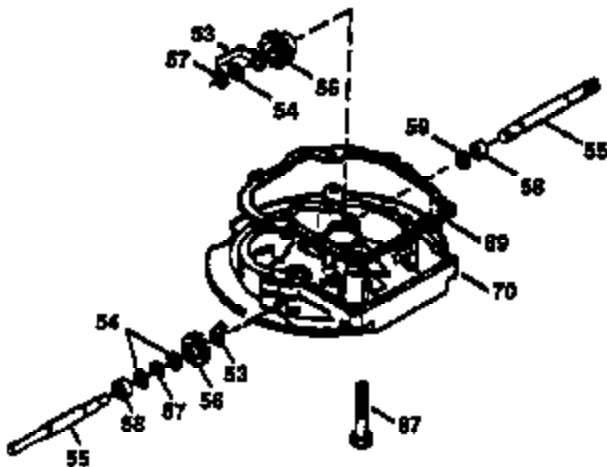

Ref #	Part Number	Qty	Description
19	36281	1	Extension Spring
69	35261	1	* Mounting Flange Gasket
70	35651E	1	Mounting Flange (Incl. 72 thru 83)
90	611112	1	Flywheel
182	6201	2	Screw, 1/4-28 x 7/8"
185	36544	1	Intake Pipe
186	34337	1	Governor Link
200	33131A	1	Control Bracket (Incl. 202 thru 206)
209	30200	2	Screw, 10-24 x 9/16"
223	650451	2	Screw, 1/4-20 x 1"
238	650806	2	Screw, 10-32 x 5/8"
245	36745		Air Cleaner Filter
250	36744	1	Air Cleaner Cover
275	36473	1	Muffler (Incl. 277)
277	650988	2	Screw, 1/4-20 x 2-5/16"
416	36085	1	Spark Arrestor Kit (Incl. 417)(Optional)
417	650760	1	Screw, 8-32 x 3/8" (Optional)