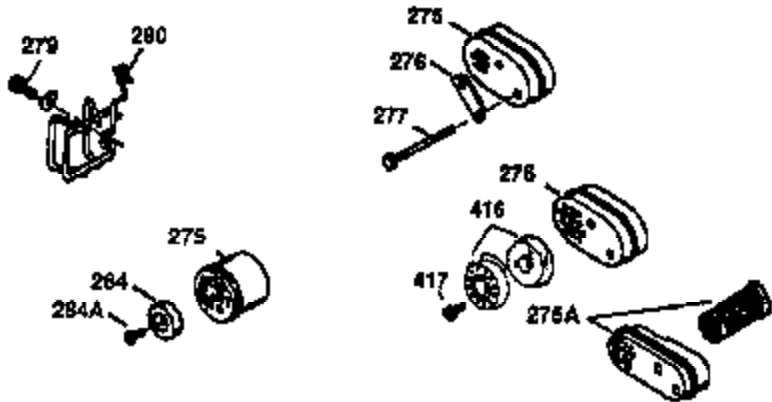

Ref #	Part Number	Qty	Description
19	36281	1	Extension Spring
69	35261	1	* Mounting Flange Gasket
70	35651E	1	Mounting Flange (Incl. 72 thru 83)
90	611112	1	Flywheel
182	6201	2	Screw, 1/4-28 x 7/8"
185	36544	1	Intake Pipe
186	34337	1	Governor Link
200	33131A	1	Control Bracket (Incl. 202 thru 206)
209	30200	2	Screw, 10-24 x 9/16"
223	650451	2	Screw, 1/4-20 x 1"
238	650806	2	Screw, 10-32 x 5/8"
245	36745		Air Cleaner Filter
250	36744	1	Air Cleaner Cover
275	36473	1	Muffler (Incl. 277)
277	650988	2	Screw, 1/4-20 x 2-5/16"
416	36085	1	Spark Arrestor Kit (Incl. 417)(Optional)
417	650760	1	Screw, 8-32 x 3/8" (Optional)