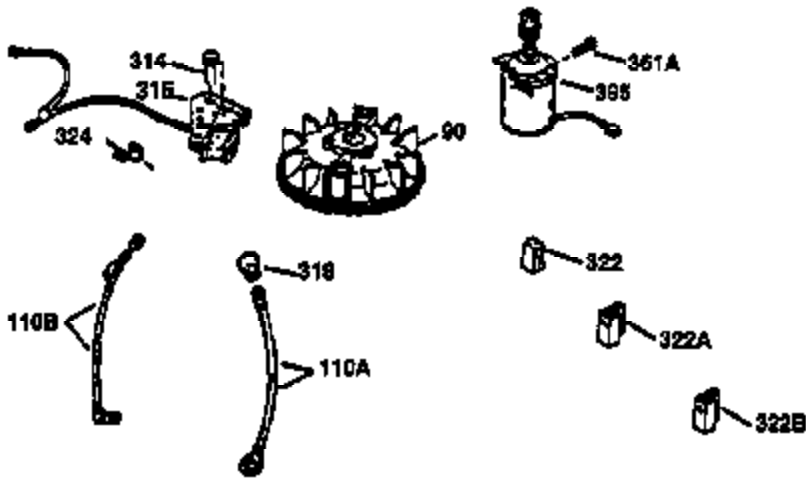

Ref #	Part Number	Qty	Description
19	36281	1	Extension Spring
69	35261	1	* Mounting Flange Gasket
70	35651E	1	Mounting Flange (Incl. 72 thru 83)
90	611112	1	Flywheel
182	6201	2	Screw, 1/4-28 x 7/8"
185	36544	1	Intake Pipe
186	34337	1	Governor Link
200	33131A	1	Control Bracket (Incl. 202 thru 206)
209	30200	2	Screw, 10-24 x 9/16"
223	650451	2	Screw, 1/4-20 x 1"
238	650806	2	Screw, 10-32 x 5/8"
245	36745		Air Cleaner Filter
250	36744	1	Air Cleaner Cover
275	36473	1	Muffler (Incl. 277)
277	650988	2	Screw, 1/4-20 x 2-5/16"
416	36085	1	Spark Arrestor Kit (Incl. 417)(Optional)
417	650760	1	Screw, 8-32 x 3/8" (Optional)