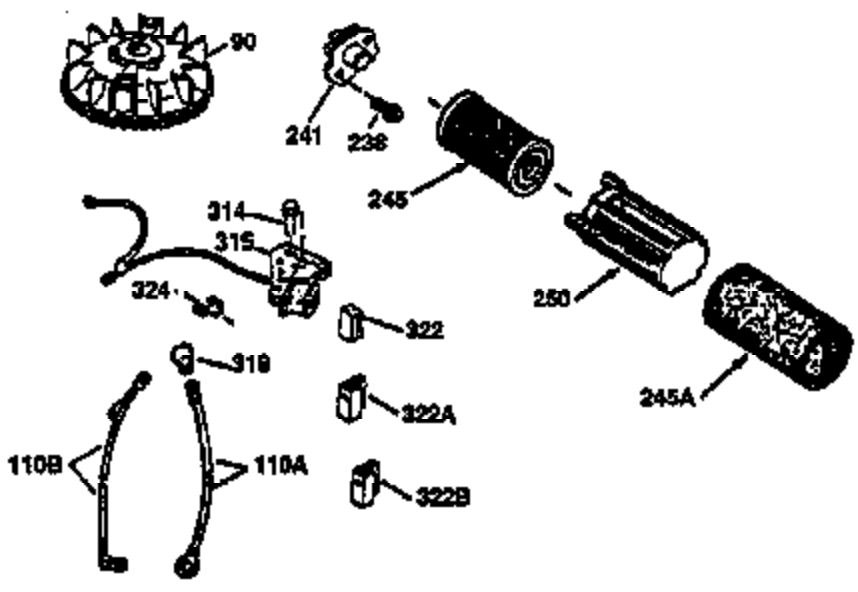

ILLUSTRATION SHOWS TYPICAL PARTS ONLY. ORDER BY PART NUMBER. PARTS NOT LISTED ARE SUPPLIED BY OEM.

Ref #	Part Number	Qty	Description
19	36281	1	Extension Spring
69	35261	1	* Mounting Flange Gasket
70	35651E	1	Mounting Flange (Incl.72 thru 83,306)
90	611112	1	Flywheel
182	6201	2	Screw, 1/4-28 x 7/8"
185	36544	1	Intake Pipe
186	32653	1	Governor Link
216	33086	1	R.P.M. Adjusting Lever
223	650451	2	Screw, 1/4-20 x 1"
238	650932	2	Screw, 10-32 x 49/64"
241	35797	1	Air Cleaner Collar
245	35066	1	Air Cleaner Filter
250	35065	1	Air Cleaner Cover
275	36473	1	Muffler (Incl. 277)
277	650988	2	Screw, 1/4-20 x 2-5/16"
416	36085	1	Spark Arrestor Kit (Incl. 417)(Optional)
417	650760	1	Screw, 8-32 x 3/8" (Optional)
900	0		Replacement Engine NONE
900	0	1	Replacement S/B 750674B, order from 7 1-999