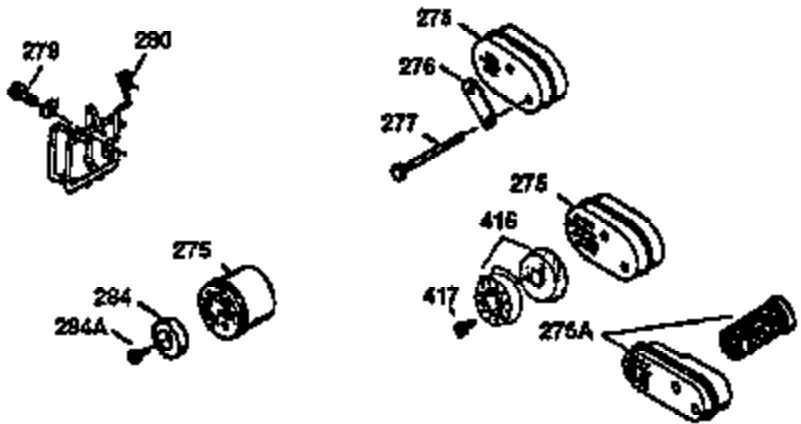

ILLUSTRATION SHOWS TYPICAL PARTS ONLY. ORDER BY PART NUMBER. PARTS NOT LISTED ARE SUPPLIED BY OEM.

Ref #	Part Number	Qty	Description
19	36281	1	Extension Spring
69	35261	1	* Mounting Flange Gasket
70	35651E	1	Mounting Flange (Incl.72 thru 83,306)
90	611112	1	Flywheel
182	6201	2	Screw, 1/4-28 x 7/8"
185	36544	1	Intake Pipe
186	32653	1	Governor Link
216	33086	1	R.P.M. Adjusting Lever
223	650451	2	Screw, 1/4-20 x 1"
238	650932	2	Screw, 10-32 x 49/64"
241	35797	1	Air Cleaner Collar
245	35066	1	Air Cleaner Filter
250	35065	1	Air Cleaner Cover
275	36473	1	Muffler (Incl. 277)
277	650988	2	Screw, 1/4-20 x 2-5/16"
416	36085	1	Spark Arrestor Kit (Incl. 417)(Optional)
417	650760	1	Screw, 8-32 x 3/8" (Optional)
900	0		Replacement Engine NONE
900	0	1	Replacement S/B 750674B, order from 7 1-999