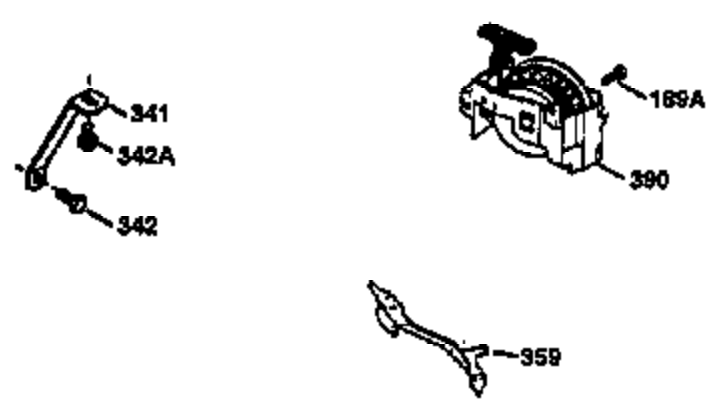

ILLUSTRATION SHOWS TYPICAL PARTS ONLY, ORDER BY PART NUMBER. PARTS NOT LISTED ARE SUPPLIED BY OEM.

Ref #	Part Number	Qty	Description
238	650932	2	Screw, 10-32 x 49/64"
239	34338	1	* Air Cleaner Gasket
245	35066	1	Air Cleaner Filter
250	35065	1	Air Cleaner Cover
260	36915	1	Blower Housing
287	650926	2	Screw, 8-32 x 21/64"
298	28763	3	Screw, 10-32 x 35/64"
300	36916	1	Fuel Tank (Incl. 292 & 301)
301	36246	1	Fuel Cap
390	590694	1	Rewind Starter (NOTE: This engine could have been built with 590737 starter).
900	0		Replacement Engine NONE
900	0	1	Replacement S/B 750674B, order from 7 1-999