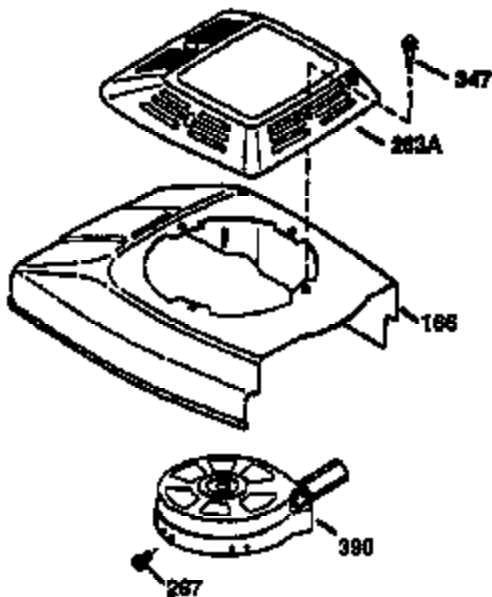

Ref #	Part Number	Qty	Description
174	30200	1	Screw, 10-24 x 9/16"
174A	651024	1	Stud, 10-24 x 1-5/64"
178	29752	2	Nut & Lock Washer, 1/4-28
182	6201	2	Screw, 1/4-28 x 7/8"
184	26756	1	* Carburetor To Intake Pipe Gasket
185	36544	1	Intake Pipe
186	36255	1	Governor Link
189	650839	2	Screw, 1/4-20 x 3/8"
191	36568	1	S.E. Brake Bracket (Incl. 195)
195	610973	1	Terminal
200	35999A	1	Control Bracket (Incl. 206)
206	610973	1	Terminal
207	36200	1	Throttle Link
209	30200	2	Screw, 10-24 x 9/16"
223	650451	2	Screw, 1/4-20 x 1"
224	34690A	1	* Intake Pipe Gasket
238	650932	2	Screw, 10-32 x 49/64"
239	34338	1	* Air Cleaner Gasket
245	35066	1	Air Cleaner Filter
250	35986	1	Air Cleaner Cover
260	36749	1	Blower Housing
261	30200	2	Screw, 10-24 x 9/16"
262	650831	2	Screw, 1/4-20 x 1/2"
275	36456A	1	Muffler (Incl. 277)
277	650988	2	Screw, 1/4-20 x 2-5/16"
285	35000A	1	Starter Cup
287	650926	2	Screw, 8-32 x 21/64"
290	34357	1	Fuel Line
292	26460	2	Fuel Line Clamp
300	35586	1	Fuel Tank (Incl. 292 & 301)
301	36246	1	Fuel Cap
305	35577	1	Oil Fill Tube
306	36996	1	* "O" Ring
307	35499	1	"O"-Ring
309	650562	1	Screw, 10-32 x 1/2"
310	35578	1	Dipstick
313	34080	1	Spacer
370K	36695	1	Starter Decal
370A	36261	1	Lubrication Decal
370C	37199	1	Primer Decal
380	632744	1	Carburetor (Incl. 184)
390	590737	1	Rewind Starter (NOTE: This engine could have been built with 590694 starter).
400	36475B	1	* Gasket Set (Incl. items marked PK in notes) Incl. part #'s 26756 (1), 27234A (1), 33735 (1), 34338 (1) 34690A (1), 36437 (1), 36832 (1), 36996 (1), 37130 (1)
420	730225	1	SAE 30 4-Cycle Engine Oil (1 Quart)