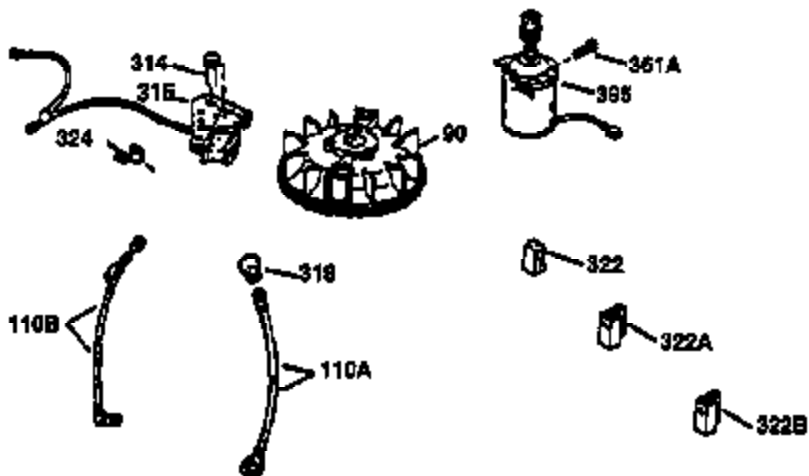

Ref #	Part Number	Qty	Description
174	30200	1	Screw, 10-24 x 9/16"
174A	651024	1	Stud, 10-24 x 1-5/64"
178	29752	2	Nut & Lock Washer, 1/4-28
182	6201	2	Screw, 1/4-28 x 7/8"
184	26756	1	* Carburetor To Intake Pipe Gasket
185	36544	1	Intake Pipe
186	36255	1	Governor Link
189	650839	2	Screw, 1/4-20 x 3/8"
191	36568	1	S.E. Brake Bracket (Incl. 195)
195	610973	1	Terminal
200	35999A	1	Control Bracket (Incl. 206)
206	610973	1	Terminal
207	36200	1	Throttle Link
209	30200	2	Screw, 10-24 x 9/16"
223	650451	2	Screw, 1/4-20 x 1"
224	34690A	1	* Intake Pipe Gasket
238	650932	2	Screw, 10-32 x 49/64"
239	34338	1	* Air Cleaner Gasket
245	35066	1	Air Cleaner Filter
250	35986	1	Air Cleaner Cover
260	36749	1	Blower Housing
261	30200	2	Screw, 10-24 x 9/16"
262	650831	2	Screw, 1/4-20 x 1/2"
275	36456A	1	Muffler (Incl. 277)
277	650988	2	Screw, 1/4-20 x 2-5/16"
285	35000A	1	Starter Cup
287	650926	2	Screw, 8-32 x 21/64"
290	34357	1	Fuel Line
292	26460	2	Fuel Line Clamp
300	35586	1	Fuel Tank (Incl. 292 & 301)
301	36246	1	Fuel Cap
305	35577	1	Oil Fill Tube
306	36996	1	* "O" Ring
307	35499	1	"O"-Ring
309	650562	1	Screw, 10-32 x 1/2"
310	35578	1	Dipstick
313	34080	1	Spacer
370K	36695	1	Starter Decal
370A	36261	1	Lubrication Decal
370C	37199	1	Primer Decal
380	632744	1	Carburetor (Incl. 184)
390	590737	1	Rewind Starter (NOTE: This engine could have been built with 590694 starter).
400	36475B	1	* Gasket Set (Incl. items marked PK in notes) Incl. part #'s 26756 (1), 27234A (1), 33735 (1), 34338 (1) 34690A (1), 36437 (1), 36832 (1), 36996 (1), 37130 (1)
420	730225	1	SAE 30 4-Cycle Engine Oil (1 Quart)

Ref #	Part Number	Qty	Description
238	650932	2	Screw, 10-32 x 49/64"
239	34338	1	* Air Cleaner Gasket
245	35066	1	Air Cleaner Filter
250	35986	1	Air Cleaner Cover
260	36749	1	Blower Housing
263	36214	1	Trim Ring
287	650926	2	Screw, 8-32 x 21/64"
300	35586	1	Fuel Tank (Incl. 292 & 301)
301	36246	1	Fuel Cap
390	590737	1	Rewind Starter (NOTE: This engine could have been built with 590694 starter).