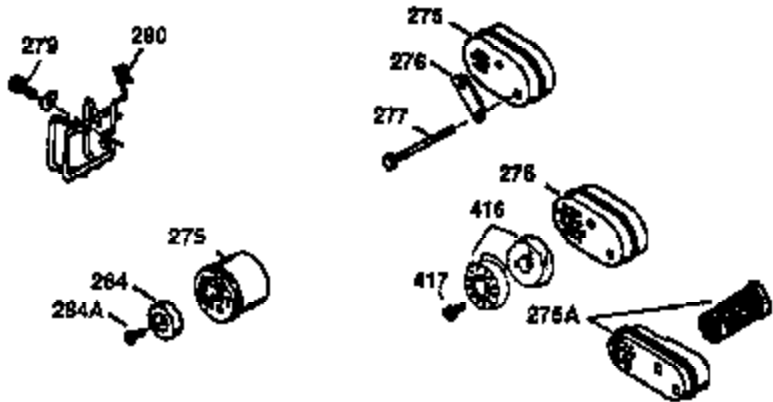

Ref #	Part Number	Qty	Description
19	35998	1	Extension Spring
53	31745	1	Tang Washer
54	31747	1	Washer
55	35667	1	P.T.O. Shaft
56	31746	1	L.H. Worm Gear
57	31749	1	Retainer Ring
58	31744	1	Oil Seal
59	31787	1	Washer
69	35261	1	* Mounting Flange Gasket
70	33521E	1	Mounting Flange (Incl.58,72 thru 83)
87	650492	1	Screw, 1/4-20 x 2-1/4"
90	611112	1	Flywheel
182	6201	2	Screw, 1/4-28 x 7/8"
185	36544	1	Intake Pipe
186	36255	1	Governor Link
200	35999A	1	Control Bracket (Incl. 206)
209	30200	2	Screw, 10-24 x 9/16"
223	650451	2	Screw, 1/4-20 x 1"
238	650932	2	Screw, 10-32 x 49/64"
241	35797	1	Air Cleaner Collar
245	35066	1	Air Cleaner Filter
250	35986	1	Air Cleaner Cover
275A	36847	1	Spark Arrestor Muffler (Optional) (Incl. 284,284A,416,417)
275	36456A	1	Muffler (Incl. 277)
277	650988	2	Screw, 1/4-20 x 2-5/16"
284A	650983	1	Screw, 8-32 x 1/2" (Optional)
284	36663	1	Muffler Deflector (Incl. 284A)(Optional)
416	36085	1	Spark Arrestor Kit (Incl. 417)(Optional)
417	650983	1	Screw, 8-32 x 1/2" (Optional)