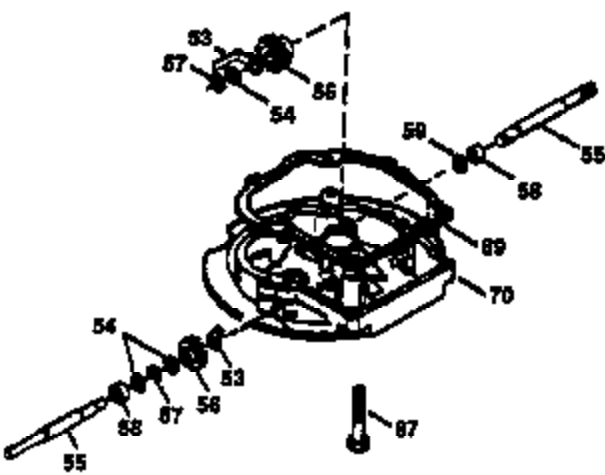

Ref #	Part Number	Qty	Description
19	35998	1	Extension Spring
53	31745	1	Tang Washer
54	31747	1	Washer
55	35667	1	P.T.O. Shaft
56	31746	1	L.H. Worm Gear
57	31749	1	Retainer Ring
58	31744	1	Oil Seal
59	31787	1	Washer
69	35261	1	* Mounting Flange Gasket
70	33521E	1	Mounting Flange (Incl.58,72 thru 83)
87	650492	1	Screw, 1/4-20 x 2-1/4"
90	611112	1	Flywheel
182	6201	2	Screw, 1/4-28 x 7/8"
185	36544	1	Intake Pipe
186	36255	1	Governor Link
200	35999A	1	Control Bracket (Incl. 206)
209	30200	2	Screw, 10-24 x 9/16"
223	650451	2	Screw, 1/4-20 x 1"
238	650932	2	Screw, 10-32 x 49/64"
241	35797	1	Air Cleaner Collar
245	35066	1	Air Cleaner Filter
250	35986	1	Air Cleaner Cover
275A	36847	1	Spark Arrestor Muffler (Optional) (Incl. 284,284A,416,417)
275	36456A	1	Muffler (Incl. 277)
277	650988	2	Screw, 1/4-20 x 2-5/16"
284A	650983	1	Screw, 8-32 x 1/2" (Optional)
284	36663	1	Muffler Deflector (Incl. 284A)(Optional)
416	36085	1	Spark Arrestor Kit (Incl. 417)(Optional)
417	650983	1	Screw, 8-32 x 1/2" (Optional)