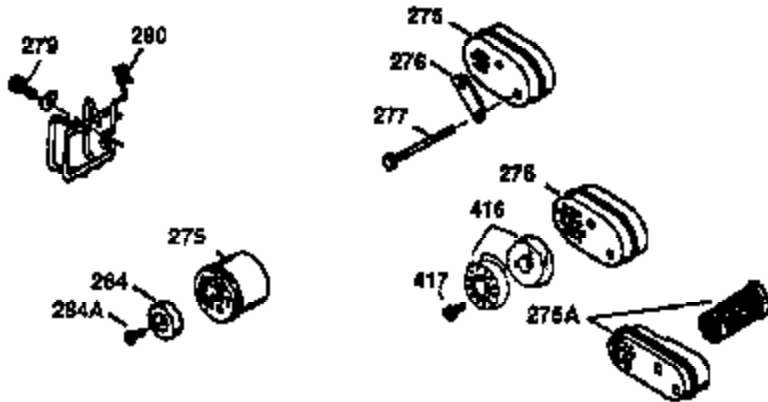

Ref #	Part Number	Qty	Description
19	35998	1	Extension Spring
53	31745	1	Tang Washer
54	31747	1	Washer
55	35667	1	P.T.O. Shaft
56	31746	1	L.H. Worm Gear
57	31749	1	Retainer Ring
58	31744	1	Oil Seal
59	31787	1	Washer
69	35261	1	* Mounting Flange Gasket
70	33521E	1	Mounting Flange (Incl.58,72 thru 83)
87	650492	1	Screw, 1/4-20 x 2-1/4"
90	611112	1	Flywheel
182	6201	2	Screw, 1/4-28 x 7/8"
185	36544	1	Intake Pipe
186	36255	1	Governor Link
200	35999A	1	Control Bracket
209	30200	2	Screw, 10-24 x 9/16"
223	650451	2	Screw, 1/4-20 x 1"
238	650932	2	Screw, 10-32 x 49/64"
241	35797	1	Air Cleaner Collar
245	35066	1	Air Cleaner Filter
250	35986	1	Air Cleaner Cover
275A	36847	1	Spark Arrestor Muffler (Optional) (Incl. 284,284A,416,417)
275	36456B	1	Muffler (Incl. 277)
277	650988	2	Screw, 1/4-20 x 2-5/16"
284A	650821	1	Screw, 10-32 x 1/2" (Optional)
284	36663	1	Muffler Deflector (Incl. 284A)(Optional)
416	36085	1	Spark Arrestor Kit (Incl. 417)(Optional)
417	650821	1	Screw, 10-32 x 1/2" (Optional)