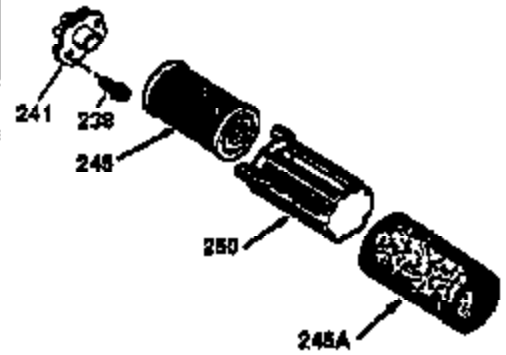

Ref #	Part Number	Qty	Description
19	35998	1	Extension Spring
53	31745	1	Tang Washer
54	31747	1	Washer
55	35667	1	P.T.O. Shaft
56	31746	1	L.H. Worm Gear
57	31749	1	Retainer Ring
58	31744	1	Oil Seal
59	31787	1	Washer
69	35261	1	* Mounting Flange Gasket
70	33521E	1	Mounting Flange (Incl.58,72 thru 83)
87	650492	1	Screw, 1/4-20 x 2-1/4"
90	611112	1	Flywheel
182	6201	2	Screw, 1/4-28 x 7/8"
185	36544	1	Intake Pipe
186	36255	1	Governor Link
200	35999A	1	Control Bracket
209	30200	2	Screw, 10-24 x 9/16"
223	650451	2	Screw, 1/4-20 x 1"
238	650932	2	Screw, 10-32 x 49/64"
241	35797	1	Air Cleaner Collar
245	35066	1	Air Cleaner Filter
250	35986	1	Air Cleaner Cover
275A	36847	1	Spark Arrestor Muffler (Optional) (Incl. 284,284A,416,417)
275	36456B	1	Muffler (Incl. 277)
277	650988	2	Screw, 1/4-20 x 2-5/16"
284A	650821	1	Screw, 10-32 x 1/2" (Optional)
284	36663	1	Muffler Deflector (Incl. 284A)(Optional)
416	36085	1	Spark Arrestor Kit (Incl. 417)(Optional)
417	650821	1	Screw, 10-32 x 1/2" (Optional)