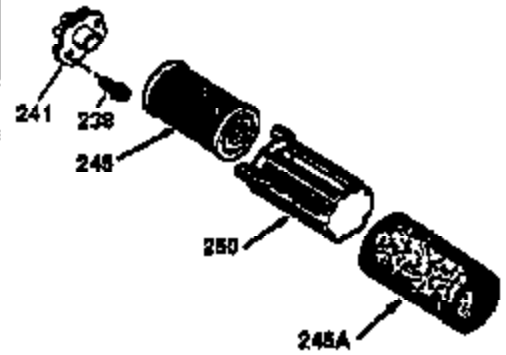

Ref #	Part Number	Qty	Description
189A	650765	1	Screw, 10-32 x 1/2"
238	650806	2	Screw, 10-32 x 5/8"
239	34338	1	* Air Cleaner Gasket
245	37116	1	Air Cleaner Filter
245A	37117	1	Air Cleaner Filter
250	37118	1	Air Cleaner Cover
260	37156	1	Blower Housing
263A	37197	1	Starter Grill
287	650926	2	Screw, 8-32 x 21/64"
300	35586	1	Fuel Tank (Incl. 292 & 301)
301	36246	1	Fuel Cap
359	36773	1	Starter Guard
390	590737	1	Rewind Starter (NOTE: This engine could have been built with 590694 starter).