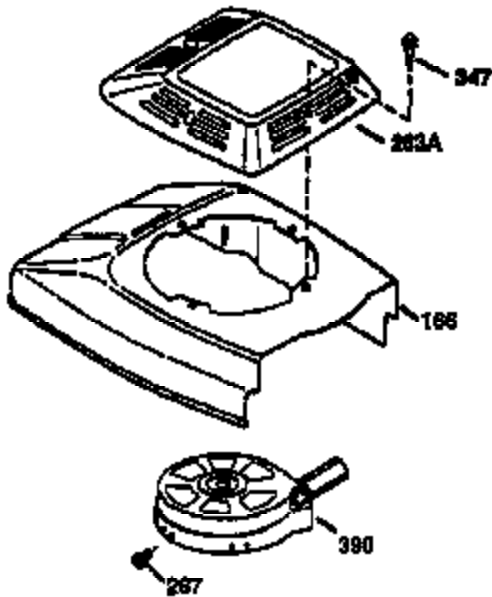

Ref #	Part Number	Qty	Description
189A	650765	1	Screw, 10-32 x 1/2"
238	650806	2	Screw, 10-32 x 5/8"
239	34338	1	* Air Cleaner Gasket
245	37116	1	Air Cleaner Filter
245A	37117	1	Air Cleaner Filter
250	37118	1	Air Cleaner Cover
260	37156	1	Blower Housing
263A	37197	1	Starter Grill
287	650926	2	Screw, 8-32 x 21/64"
300	35586	1	Fuel Tank (Incl. 292 & 301)
301	36246	1	Fuel Cap
359	36773	1	Starter Guard
390	590737	1	Rewind Starter (NOTE: This engine could have been built with 590694 starter).