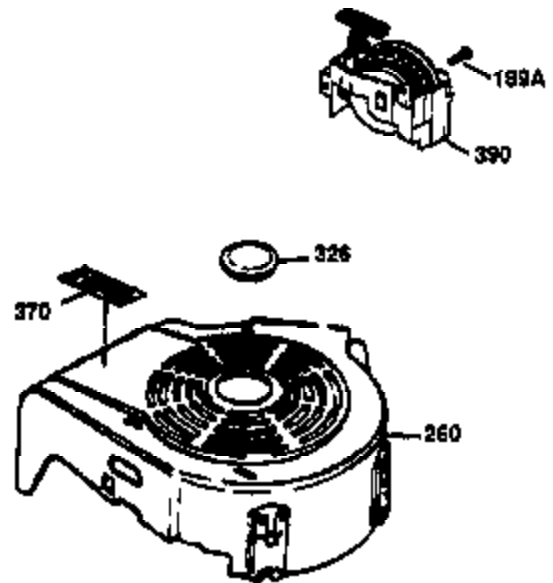

Ref #	Part Number	Qty	Description
189A	650765	1	Screw, 10-32 x 1/2"
238	650806	2	Screw, 10-32 x 5/8"
239	34338	1	* Air Cleaner Gasket
245	37116	1	Air Cleaner Filter
245A	37117	1	Air Cleaner Filter
250	37118	1	Air Cleaner Cover
260	37156	1	Blower Housing
263A	37197	1	Starter Grill
287	650926	2	Screw, 8-32 x 21/64"
300	35586	1	Fuel Tank (Incl. 292 & 301)
301	36246	1	Fuel Cap
359	36773	1	Starter Guard
390	590737	1	Rewind Starter (NOTE: This engine could have been built with 590694 starter).