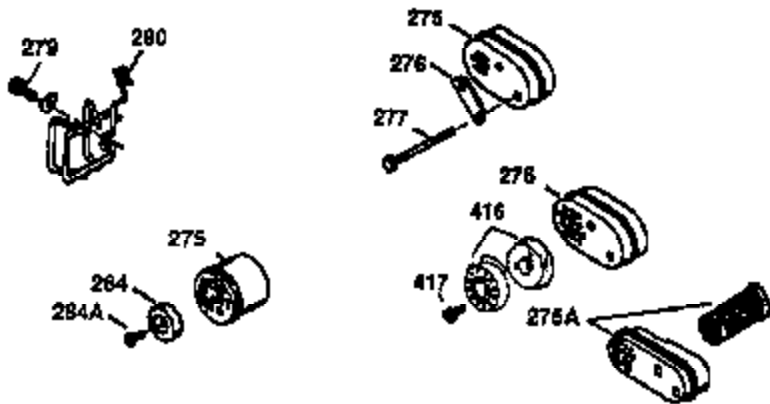

Ref #	Part Number	Qty	Description
189A	650765	1	Screw, 10-32 x 1/2"
238	650806	2	Screw, 10-32 x 5/8"
239	34338	1	* Air Cleaner Gasket
245	37116	1	Air Cleaner Filter
245A	37117	1	Air Cleaner Filter
250	37118	1	Air Cleaner Cover
260	37156	1	Blower Housing
263A	37197	1	Starter Grill
287	650926	2	Screw, 8-32 x 21/64"
300	35586	1	Fuel Tank (Incl. 292 & 301)
301	36246	1	Fuel Cap
359	36773	1	Starter Guard
390	590737	1	Rewind Starter (NOTE: This engine could have been built with 590694 starter).