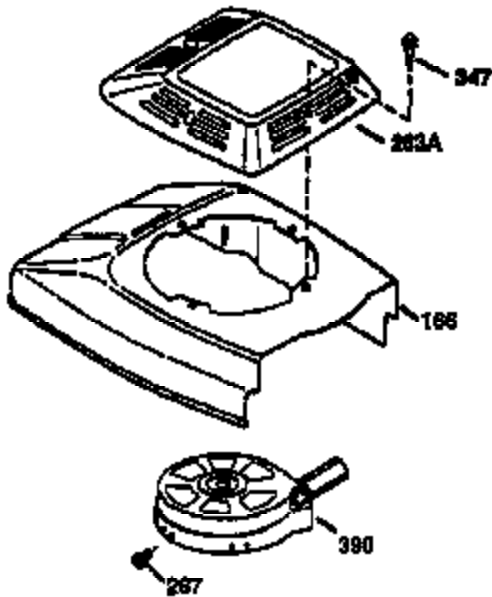

Ref #	Part Number	Qty	Description
178	29752	2	Nut & Lock Washer, 1/4-28
179	30593	1	Retainer Clip
182	6201	2	Screw, 1/4-28 x 7/8"
184	26756	1	* Carburetor To Intake Pipe Gasket
185	36544	1	Intake Pipe
186	34337	1	Governor Link
189A	650356	1	Screw, Torx T-30, 1/4-20 x 3/8"
189	650765	1	Screw, 10-32 x 1/2"
200	33131A	1	Control Bracket (Incl. 202 thru 206)
202	36482	1	Compression Spring
203	31342	1	Compression Spring
204	651029	1	Screw, Torx T-10, 5-40 x 7/16"
205	651019	1	Screw, Torx T-10, 6-32 x 41/64"
206	610973	1	Terminal
207	34336	1	Throttle Link
209	30200	2	Screw, 10-24 x 9/16"
210	27793	1	Conduit Clip
211	28942	1	Screw, 10-32 x 3/8"
223	650451	2	Screw, 1/4-20 x 1"
224	34690A	1	* Intake Pipe Gasket
238	650806	2	Screw, 10-32 x 5/8"
239	34338	1	* Air Cleaner Gasket
240	37115	1	Air Cleaner Body (Incl. 239)
245	37116	1	Air Cleaner Filter
245A	37117	1	Air Cleaner Filter
250	37118	1	Air Cleaner Cover
260	37156	1	Blower Housing
261	30200	2	Screw, 10-24 x 9/16"
262	650831	2	Screw, 1/4-20 x 1/2"
275	36473	1	Muffler (Incl. 277)
277	650988	2	Screw, 1/4-20 x 2-5/16"
281	37211	1	Starter Bubble Cover
282	650926	1	Screw, 8-32 x 21/64"
285	35000A	1	Starter Cup
287	650926	2	Screw, 8-32 x 21/64"
290	34357	1	Fuel Line
292	26460	2	Fuel Line Clamp
300	35586	1	Fuel Tank (Incl. 292 & 301)
301	36246	1	Fuel Cap
305	35577	1	Oil Fill Tube
306	36996	1	* "O"-Ring
307	35499	1	"O"-Ring
309	650562	1	Screw, 10-32 x 1/2"
310	35578	1	Dipstick
313	34080	1	Spacer
370K	36695	1	Starter Decal
370A	36261	1	Lubrication Decal
370C	37199	1	Primer Decal
380	632769	1	Carburetor (Incl. 184)
390	590732	1	Rewind Starter (NOTE: This engine could have been built with 590738 starter).
400	36475B	1	* Gasket Set (Incl. items marked PK in notes) Incl. part #'s 26756 (1), 27234A (1), 33735 (1), 34338 (1), 34690A (1), 36437 (1), 36832 (1), 36996 (1), 37130 (1)
420	730225	1	SAE 30 4-Cycle Engine Oil (1 Quart)