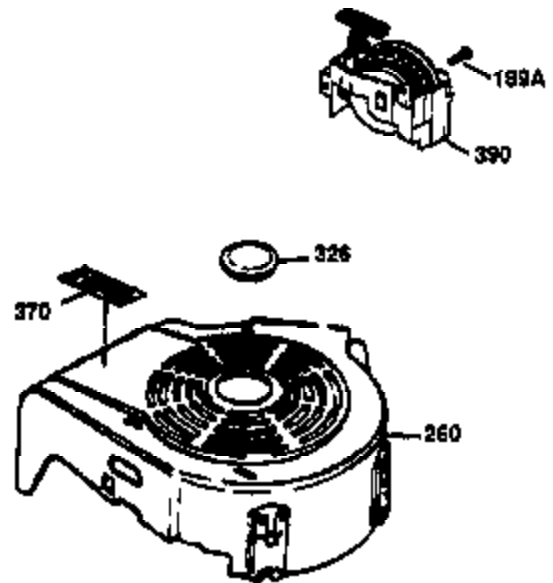

Ref #	Part Number	Qty	Description
178	29752	2	Nut & Lock Washer, 1/4-28
179	30593	1	Retainer Clip
182	6201	2	Screw, 1/4-28 x 7/8"
184	26756	1	* Carburetor To Intake Pipe Gasket
185	36544	1	Intake Pipe
186	34337	1	Governor Link
189A	650356	1	Screw, Torx T-30, 1/4-20 x 3/8"
189	650765	1	Screw, 10-32 x 1/2"
200	33131A	1	Control Bracket (Incl. 202 thru 206)
202	36482	1	Compression Spring
203	31342	1	Compression Spring
204	651029	1	Screw, Torx T-10, 5-40 x 7/16"
205	651019	1	Screw, Torx T-10, 6-32 x 41/64"
206	610973	1	Terminal
207	34336	1	Throttle Link
209	30200	2	Screw, 10-24 x 9/16"
210	27793	1	Conduit Clip
211	28942	1	Screw, 10-32 x 3/8"
223	650451	2	Screw, 1/4-20 x 1"
224	34690A	1	* Intake Pipe Gasket
238	650806	2	Screw, 10-32 x 5/8"
239	34338	1	* Air Cleaner Gasket
240	37115	1	Air Cleaner Body (Incl. 239)
245	37116	1	Air Cleaner Filter
245A	37117	1	Air Cleaner Filter
250	37118	1	Air Cleaner Cover
260	37156	1	Blower Housing
261	30200	2	Screw, 10-24 x 9/16"
262	650831	2	Screw, 1/4-20 x 1/2"
275	36473	1	Muffler (Incl. 277)
277	650988	2	Screw, 1/4-20 x 2-5/16"
281	37211	1	Starter Bubble Cover
282	650926	1	Screw, 8-32 x 21/64"
285	35000A	1	Starter Cup
287	650926	2	Screw, 8-32 x 21/64"
290	34357	1	Fuel Line
292	26460	2	Fuel Line Clamp
300	35586	1	Fuel Tank (Incl. 292 & 301)
301	36246	1	Fuel Cap
305	35577	1	Oil Fill Tube
306	36996	1	* "O"-Ring
307	35499	1	"O"-Ring
309	650562	1	Screw, 10-32 x 1/2"
310	35578	1	Dipstick
313	34080	1	Spacer
370K	36695	1	Starter Decal
370A	36261	1	Lubrication Decal
370C	37199	1	Primer Decal
380	632769	1	Carburetor (Incl. 184)
390	590732	1	Rewind Starter (NOTE: This engine could have been built with 590738 starter).
400	36475B	1	* Gasket Set (Incl. items marked PK in notes) Incl. part #'s 26756 (1), 27234A (1), 33735 (1), 34338 (1), 34690A (1), 36437 (1), 36832 (1), 36996 (1), 37130 (1)
420	730225	1	SAE 30 4-Cycle Engine Oil (1 Quart)