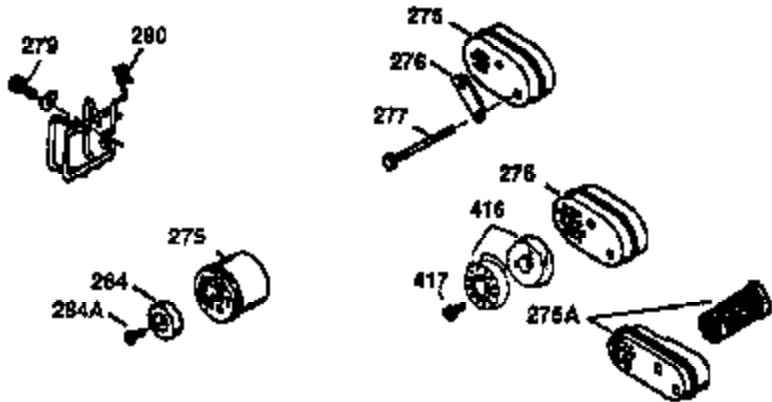

Ref #	Part Number	Qty	Description
19	36281	1	Extension Spring
69	35261	1	* Mounting Flange Gasket
70	35651E	1	Mounting Flange (Incl. 72 thru 83,306)
90	611112	1	Flywheel
182	6201	2	Screw, 1/4-28 x 7/8"
185	36544	1	Intake Pipe
186	34337	1	Governor Link
200	33131A	1	Control Bracket (Incl. 202 thru 206)
209	30200	2	Screw, 10-24 x 9/16"
223	650451	2	Screw, 1/4-20 x 1"
238	650806	2	Screw, 10-32 x 5/8"
245	37116	1	Air Cleaner Filter
245A	37117	1	Air Cleaner Filter
250	37118	1	Air Cleaner Cover
275	36473	1	Muffler (Incl. 277)
277	650988	2	Screw, 1/4-20 x 2-5/16"
416	36085	1	Spark Arrestor Kit (Incl. 417)(Optional)
417	650821	1	Screw, 10-32 x 1/2" (Optional)