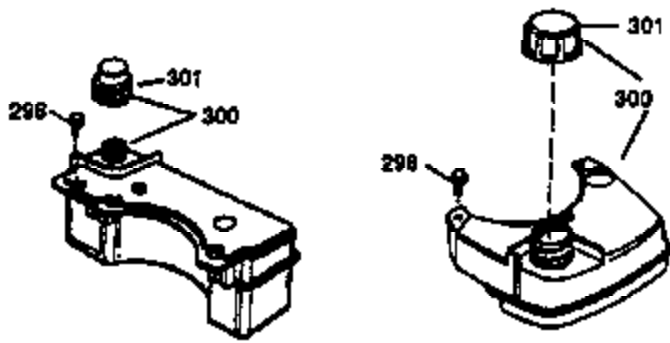

Ref #	Part Number	Qty	Description
189A	650356	1	Screw, Torx T-30, 1/4-20 x 3/8"
238	650806	2	Screw, 10-32 x 5/8"
239	34338	1	* Air Cleaner Gasket
245	37116	1	Air Cleaner Filter
245A	37117	1	Air Cleaner Filter
250	37118	1	Air Cleaner Cover
260	37156	1	Blower Housing
263A	36758	1	Starter Grill
287	650926	2	Screw, 8-32 x 21/64"
300	35586	1	Fuel Tank (Incl. 292 & 301)
301	36246	1	Fuel Cap
359	36773	1	Starter Guard
390	590732	1	Rewind Starter (NOTE: This engine could have been built with 590738 starter).