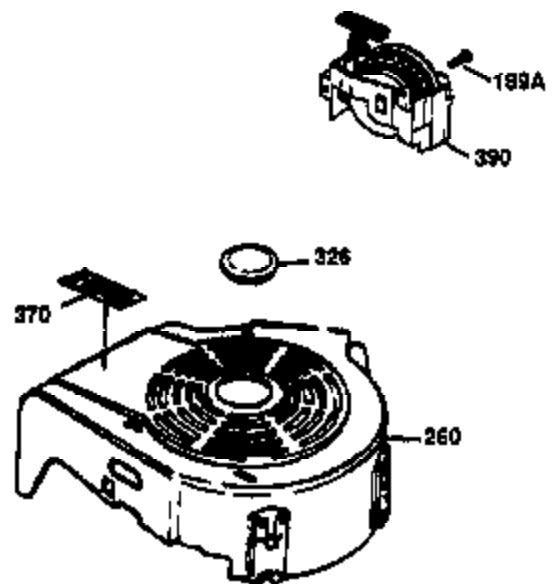

Ref #	Part Number	Qty	Description
189A	650356	1	Screw, Torx T-30, 1/4-20 x 3/8"
238	650806	2	Screw, 10-32 x 5/8"
239	34338	1	* Air Cleaner Gasket
245	37116	1	Air Cleaner Filter
245A	37117	1	Air Cleaner Filter
250	37118	1	Air Cleaner Cover
260	37156	1	Blower Housing
263A	36758	1	Starter Grill
287	650926	2	Screw, 8-32 x 21/64"
300	35586	1	Fuel Tank (Incl. 292 & 301)
301	36246	1	Fuel Cap
359	36773	1	Starter Guard
390	590732	1	Rewind Starter (NOTE: This engine could have been built with 590738 starter).