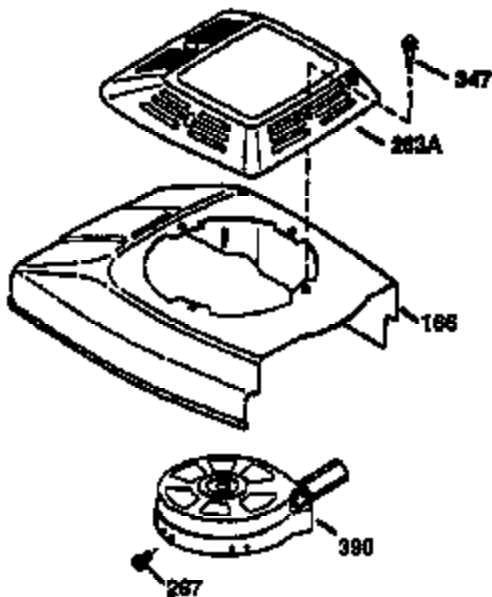

Ref #	Part Number	Qty	Description
189A	650356	1	Screw, Torx T-30, 1/4-20 x 3/8"
238	650806	2	Screw, 10-32 x 5/8"
239	34338	1	* Air Cleaner Gasket
245	37116	1	Air Cleaner Filter
245A	37117	1	Air Cleaner Filter
250	37118	1	Air Cleaner Cover
260	37156	1	Blower Housing
263A	36758	1	Starter Grill
287	650926	2	Screw, 8-32 x 21/64"
300	35586	1	Fuel Tank (Incl. 292 & 301)
301	36246	1	Fuel Cap
359	36773	1	Starter Guard
390	590732	1	Rewind Starter (NOTE: This engine could have been built with 590738 starter).