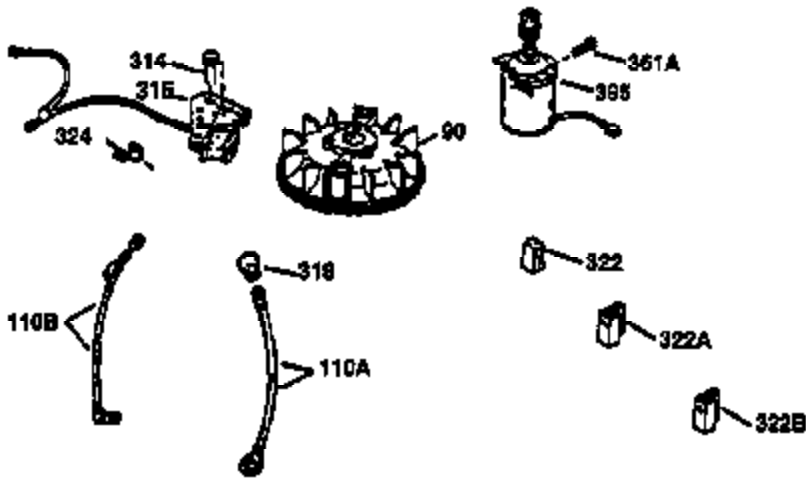

Ref #	Part Number	Qty	Description
19	36281	1	Extension Spring
69	35261	1	* Mounting Flange Gasket
70	35651E	1	Mounting Flange (Incl. 72 thru 83,306)
90	611112	1	Flywheel
182	6201	2	Screw, 1/4-28 x 7/8"
185	36544	1	Intake Pipe
186	34337	1	Governor Link
200	33131A	1	Control Bracket (Incl. 202 thru 206)
209	30200	2	Screw, 10-24 x 9/16"
223	650451	2	Screw, 1/4-20 x 1"
238	650806	2	Screw, 10-32 x 5/8"
245	37116	1	Air Cleaner Filter
245A	37117	1	Air Cleaner Filter
250	37118	1	Air Cleaner Cover
275	36473	1	Muffler (Incl. 277)
277	650988	2	Screw, 1/4-20 x 2-5/16"
416	36085	1	Spark Arrestor Kit (Incl. 417)(Optional)
417	650821	1	Screw, 10-32 x 1/2" (Optional)