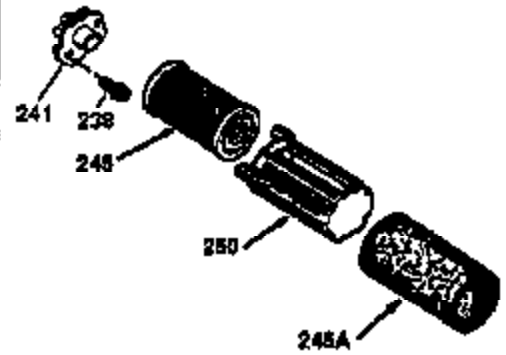

Ref #	Part Number	Qty	Description
19	36281	1	Extension Spring
69	35261	1	* Mounting Flange Gasket
70	35651E	1	Mounting Flange (Incl. 72 thru 83,306)
90	611112	1	Flywheel
182	6201	2	Screw, 1/4-28 x 7/8"
185	36544	1	Intake Pipe
186	34337	1	Governor Link
200	33131A	1	Control Bracket (Incl. 202 thru 206)
209	30200	2	Screw, 10-24 x 9/16"
223	650451	2	Screw, 1/4-20 x 1"
238	650806	2	Screw, 10-32 x 5/8"
245	37116	1	Air Cleaner Filter
245A	37117	1	Air Cleaner Filter
250	37118	1	Air Cleaner Cover
275	36473	1	Muffler (Incl. 277)
277	650988	2	Screw, 1/4-20 x 2-5/16"
416	36085	1	Spark Arrestor Kit (Incl. 417)(Optional)
417	650821	1	Screw, 10-32 x 1/2" (Optional)