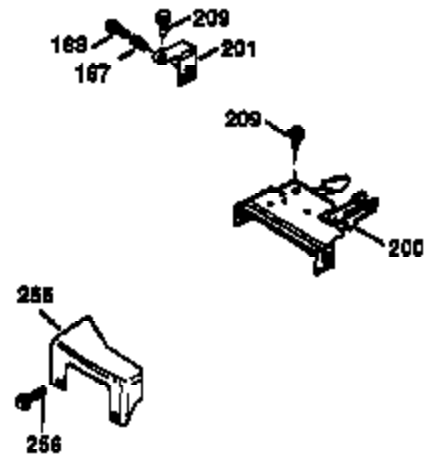

Ref #	Part Number	Qty	Description
19	36281	1	Extension Spring
69	35261	1	* Mounting Flange Gasket
70	35651E	1	Mounting Flange (Incl. 72 thru 83,306)
90	611112	1	Flywheel
182	6201	2	Screw, 1/4-28 x 7/8"
185	36544	1	Intake Pipe
186	34337	1	Governor Link
200	33131A	1	Control Bracket (Incl. 202 thru 206)
209	30200	2	Screw, 10-24 x 9/16"
223	650451	2	Screw, 1/4-20 x 1"
238	650806	2	Screw, 10-32 x 5/8"
245	37116	1	Air Cleaner Filter
245A	37117	1	Air Cleaner Filter
250	37118	1	Air Cleaner Cover
275	36473	1	Muffler (Incl. 277)
277	650988	2	Screw, 1/4-20 x 2-5/16"
416	36085	1	Spark Arrestor Kit (Incl. 417)(Optional)
417	650821	1	Screw, 10-32 x 1/2" (Optional)