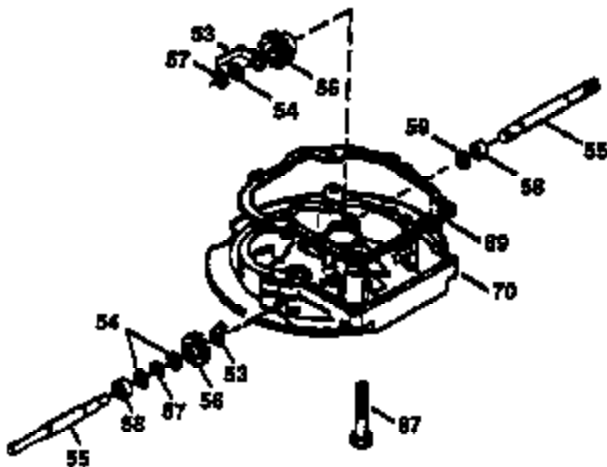

Ref #	Part Number	Qty	Description
19	36281	1	Extension Spring
69	35261	1	* Mounting Flange Gasket
70	35651E	1	Mounting Flange (Incl. 72 thru 83,306)
90	611112	1	Flywheel
182	6201	2	Screw, 1/4-28 x 7/8"
185	36544	1	Intake Pipe
186	34337	1	Governor Link
200	33131A	1	Control Bracket (Incl. 202 thru 206)
209	30200	2	Screw, 10-24 x 9/16"
223	650451	2	Screw, 1/4-20 x 1"
238	650806	2	Screw, 10-32 x 5/8"
245	37116	1	Air Cleaner Filter
245A	37117	1	Air Cleaner Filter
250	37118	1	Air Cleaner Cover
275	36473	1	Muffler (Incl. 277)
277	650988	2	Screw, 1/4-20 x 2-5/16"
416	36085	1	Spark Arrestor Kit (Incl. 417)(Optional)
417	650821	1	Screw, 10-32 x 1/2" (Optional)