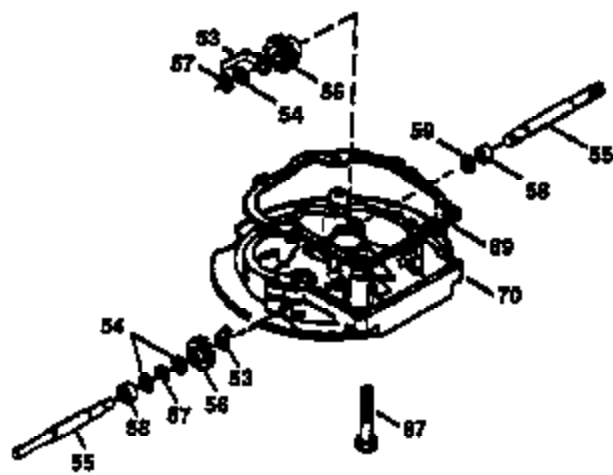

Ref #	Part Number	Qty	Description
19	36281	1	Extension Spring
69	35261	1	* Mounting Flange Gasket
70	35651E	1	Mounting Flange (Incl. 72 thru 83,306)
90	611112	1	Flywheel
182	6201	2	Screw, 1/4-28 x 7/8"
185	36544	1	Intake Pipe
186	34337	1	Governor Link
200	33131A	1	Control Bracket (Incl. 202 thru 206)
209	30200	2	Screw, 10-24 x 9/16"
223	650451	2	Screw, 1/4-20 x 1"
238	650932	2	Screw, 10-32 x 49/64"
241	35797	1	Air Cleaner Collar
245	35066	1	Air Cleaner Filter
250	35986	1	Air Cleaner Cover
275	36473	1	Muffler (Incl. 277)
277	650988	2	Screw, 1/4-20 x 2-5/16"
416	36085	1	Spark Arrestor Kit (Incl. 417)(Optional)
417	650760	1	Screw, 8-32 x 3/8" (Optional)