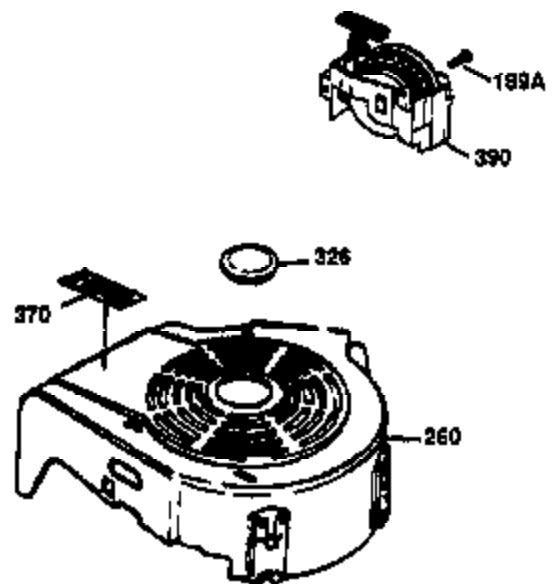

Ref #	Part Number	Qty	Description
189A	650926	1	Screw, 8-32 x 21/64"
238	650932	2	Screw, 10-32 x 49/64"
239	34338	1	* Air Cleaner Gasket
245	35066	1	Air Cleaner Filter
250	35986	1	Air Cleaner Cover
260	36915	1	Blower Housing
287	650926	2	Screw, 8-32 x 21/64"
298	28763	2	Screw, 10-32 x 35/64"
300	36916	1	Fuel Tank (Incl. 292 & 301)
301	36246	1	Fuel Cap
359	37121	1	Starter Guard
390	590732	1	Rewind Starter (NOTE: This engine could have been built with 590738 starter).