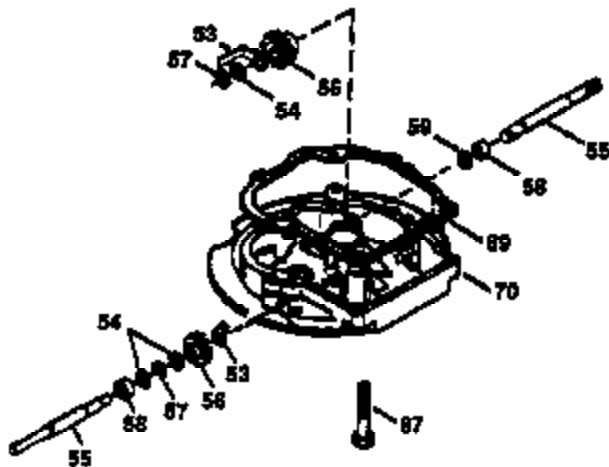

Ref #	Part Number	Qty	Description
19	36281	1	Extension Spring
69	35261	1	* Mounting Flange Gasket
70	35651E	1	Mounting Flange (Incl. 72 thru 83,306)
90	611112	1	Flywheel
182	6201	2	Screw, 1/4-28 x 7/8"
185	36544	1	Intake Pipe
186	34337	1	Governor Link
200	33131A	1	Control Bracket (Incl. 202 thru 206)
209	30200	2	Screw, 10-24 x 9/16"
223	650451	2	Screw, 1/4-20 x 1"
238	650806	2	Screw, 10-32 x 5/8"
245	36745	1	Air Cleaner Filter
245A	36746	1	Air Cleaner Filter
250	36744	1	Air Cleaner Cover
275	36473	1	Muffler (Incl. 277)
277	650988	2	Screw, 1/4-20 x 2-5/16"
416	36085	1	Spark Arrestor Kit (Incl. 417)(Optional)
417	650760	1	Screw, 8-32 x 3/8" (Optional)