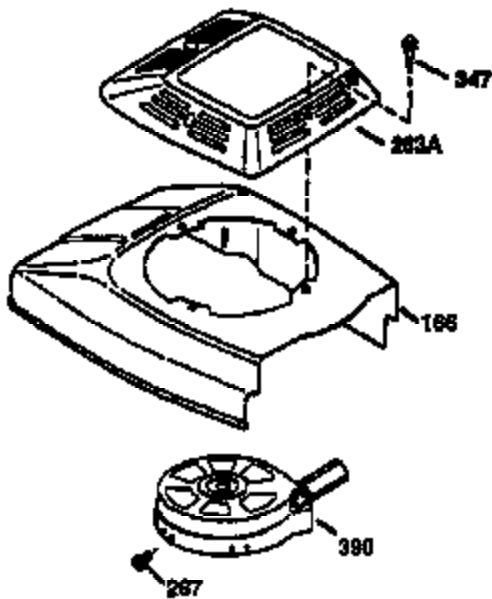

Ref #	Part Number	Qty	Description
189A	650926	1	Screw, 8-32 x 21/64"
238	650806	2	Screw, 10-32 x 5/8"
239	34338	1	* Air Cleaner Gasket
245	36745	1	Air Cleaner Filter
245A	36746	1	Air Cleaner Filter
250	36744	1	Air Cleaner Cover
260	36756	1	Blower Housing
263A	37197	1	Starter Grill
287	650926	2	Screw, 8-32 x 21/64"
298	28763	3	Screw, 10-32 x 35/64"
300	36757	1	Fuel Tank (Incl. 292 & 301)
301	36246	1	Fuel Cap
359	36773	1	Starter Guard
390	590732	1	Rewind Starter (NOTE: This engine could have been built with 590738 starter.)