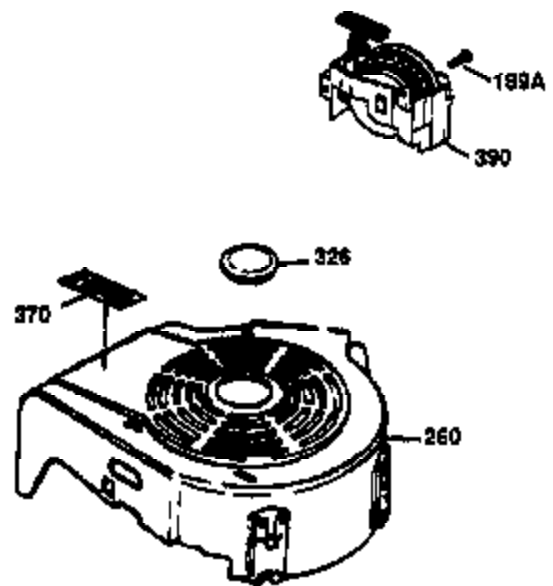

Ref #	Part Number	Qty	Description
189A	650926	1	Screw, 8-32 x 21/64"
238	650806	2	Screw, 10-32 x 5/8"
239	34338	1	* Air Cleaner Gasket
245	36745	1	Air Cleaner Filter
245A	36746	1	Air Cleaner Filter
250	36744	1	Air Cleaner Cover
260	36756	1	Blower Housing
263A	37197	1	Starter Grill
287	650926	2	Screw, 8-32 x 21/64"
298	28763	3	Screw, 10-32 x 35/64"
300	36757	1	Fuel Tank (Incl. 292 & 301)
301	36246	1	Fuel Cap
359	36773	1	Starter Guard
390	590732	1	Rewind Starter (NOTE: This engine could have been built with 590738 starter.)