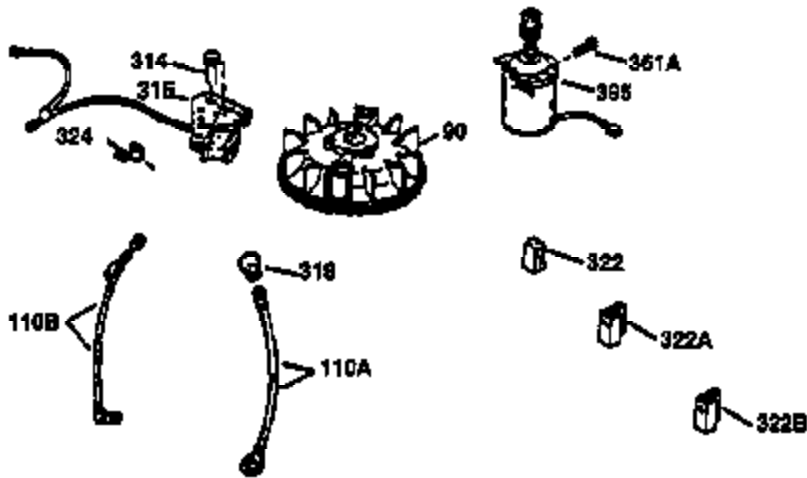

Ref #	Part Number	Qty	Description
19	36281	1	Extension Spring
69	35261	1	* Mounting Flange Gasket
70	35651E	1	Mounting Flange (Incl. 72 thru 83,306)
90	611112	1	Flywheel
182	6201	2	Screw, 1/4-28 x 7/8"
185	36544	1	Intake Pipe
186	34337	1	Governor Link
200	33131A	1	Control Bracket (Incl. 202 thru 206)
209	30200	2	Screw, 10-24 x 9/16"
223	650451	2	Screw, 1/4-20 x 1"
238	650806	2	Screw, 10-32 x 5/8"
245	36745	1	Air Cleaner Filter
245A	36746	1	Air Cleaner Filter
250	36744	1	Air Cleaner Cover
275	36473	1	Muffler (Incl. 277)
277	650988	2	Screw, 1/4-20 x 2-5/16"
416	36085	1	Spark Arrestor Kit (Incl. 417)(Optional)
417	650760	1	Screw, 8-32 x 3/8" (Optional)