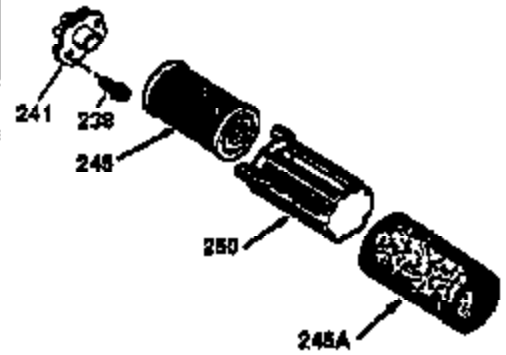

Ref #	Part Number	Qty	Description
19	36281	1	Extension Spring
69	35261	1	* Mounting Flange Gasket
70	35651E	1	Mounting Flange (Incl. 72 thru 83,306)
90	611112	1	Flywheel
182	6201	2	Screw, 1/4-28 x 7/8"
185	36544	1	Intake Pipe
186	34337	1	Governor Link
200	33131A	1	Control Bracket (Incl. 202 thru 206)
209	30200	2	Screw, 10-24 x 9/16"
223	650451	2	Screw, 1/4-20 x 1"
238	650806	2	Screw, 10-32 x 5/8"
245	36745	1	Air Cleaner Filter
245A	36746	1	Air Cleaner Filter
250	36744	1	Air Cleaner Cover
275	36473	1	Muffler (Incl. 277)
277	650988	2	Screw, 1/4-20 x 2-5/16"
416	36085	1	Spark Arrestor Kit (Incl. 417)(Optional)
417	650760	1	Screw, 8-32 x 3/8" (Optional)