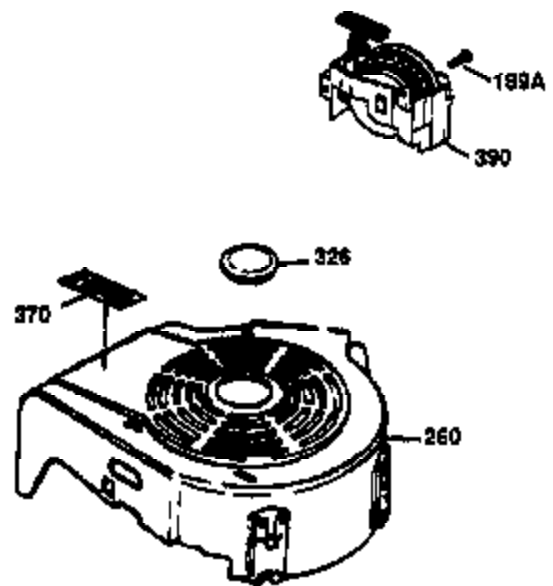

Ref #	Part Number	Qty	Description
19A	29443	1	Spring Clip
189A	650356	1	Screw, Torx T-30, 1/4-20 x 3/8"
238	650932	1	Air Cleaner Mounting Screw
239	34338	1	* Air Cleaner Gasket
245	36905	1	Air Cleaner Filter
250	37122	1	Air Cleaner Cover (Black)
260	37351	1	Blower Housing
287	650926	2	Screw, 8-32 x 21/64"
298	28763	3	Screw, 10-32 x 35/64"
300	36916	1	Fuel Tank (Black) (Incl. 292 & 301)
301	36246	1	Fuel Cap
359	37346	1	Starter Guard
390	590737	1	Recoil Starter