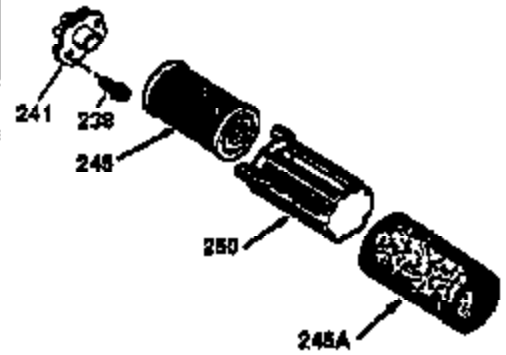

Ref #	Part Number	Qty	Description
19	36281	1	Extension Spring
69	35261	1	* Mounting Flange Gasket
70	35651E	1	Mounting Flange (Incl. 72 thru 83,306)
90	611112	1	Flywheel
182	6201	2	Screw, 1/4-28 x 7/8"
185	36544	1	Intake Pipe
186	32653	1	Governor Link
216	33086	1	R.P.M. Adjusting Lever
223	650451	2	Screw, 1/4-20 x 1"
238	650806	2	Screw, 10-32 x 5/8"
245	37116	1	Air Cleaner Filter
245A	37117	1	Air Cleaner Filter
250	37118	1	Air Cleaner Cover
275A	36664	1	Spark Arrestor Muffler (Optional) (Incl. 284,284A,416,417)
275	36491	1	Muffler (Incl. 277)
277	650988	2	Screw, 1/4-20 x 2-5/16"
284	36663	1	Muffler Deflector (Incl. 284A)(Optional)
284A	650821	1	Screw, 10-32 x 1/2" (Optional)
416	36085	1	Spark Arrestor Kit (Incl. 417)(Optional)
417	650821	1	Screw, 10-32 x 1/2" (Optional)