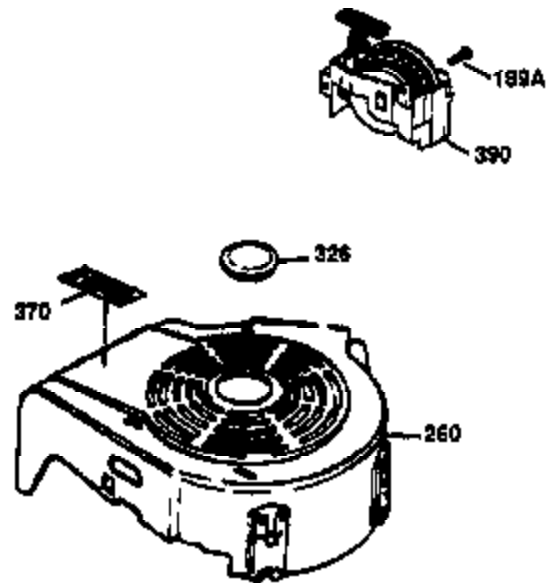

Ref #	Part Number	Qty	Description
169	27234A	1	* Valve Cover Gasket
172	32755	1	Valve Cover
174	30200	2	Screw, 10-24 x 9/16"
174A	651024	1	Stud, 10-24
178	29752	2	Nut & Lock Washer, 1/4-28
182	6201	2	Screw, 1/4-28 x 7/8"
184	26756	1	* Carburetor To Intake Pipe Gasket
185	36544	1	Intake Pipe
186	34337	1	Governor Link
189	650839	2	Screw, 1/4-20 x 3/8"
189B	650926	1	Screw, 8-32 x 21/64"
191	36559A	1	S.E. Brake Bracket (Incl. 195)
195	610973	1	Terminal
200	33131A	1	Control Bracket (Incl. 202 thru 205)
202	36482	1	Compression Spring
203	31342	1	Compression Spring
204	651029	1	Screw, Torx T-10, 5-40 x 7/16"
205	651019	1	Screw, Torx T-10, 6-32 x 19/64"
207	34336	1	Throttle Link
209	30200	2	Screw, 10-24 x 9/16"
210	27793	1	Conduit Clip
211	28942	1	Screw, 10-32 x 3/8"
223	650451	2	Screw, 1/4-20 x 1"
224	34690A	1	* Intake Pipe Gasket
238	650932	2	Screw, 10-32 x 49/64"
239	34338	1	* Air Cleaner Gasket
245	35066	1	Air Cleaner Filter
250	35986	1	Air Cleaner Cover
260	36915	1	Blower Housing
261	30200	2	Screw, 10-24 x 9/16"
262	650831	2	Screw, 1/4-20 x 1/2"
275	36491A	1	Muffler (Incl. 277)
277	650988	2	Screw, 1/4-20 x 2-5/16"
279A	30200	1	Screw, 10-24 x 9/16"
285	35000A	1	Starter Cup
287	650926	2	Screw, 8-32 x 21/64"
290	29774	1	Fuel Line
292	26460	2	Fuel Line Clamp
300	36916	1	Fuel Tank (Incl. 292 & 301)
301	36246	1	Fuel Cap
305	35647	1	Oil Fill Tube
306	36996	1	* "O"-Ring
307	35499	1	"O"-Ring
309	650562	1	Screw, 10-32 x 1/2"
310	35648	1	Dipstick
313	34080	1	Spacer
370A	36261	1	Lubrication Decal
370C	37199	1	Primer Decal
380	632744	1	Carburetor (Incl. 184)
390	590739	1	Rewind Starter (NOTE: This engine could have been built with 590702 starter).
400	36475B	1	* Gasket Set (Incl. items marked PK in notes) Incl. part #'s 26756 (1), 27234A (1), 33735 (1), 34338 (1), 34690A (1), 36473 (1), 36832 (1), 36996 (1), 37130 (1)
420	730225A	1	SAE 30 4-Cycle Engine Oil (1 Quart)