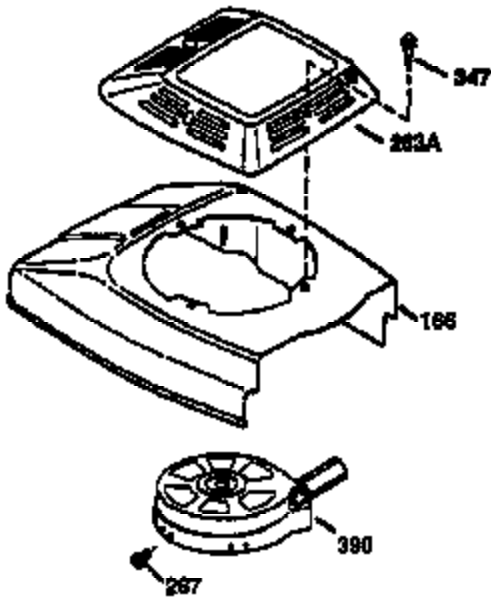

Ref #	Part Number	Qty	Description
169	27234A	1	* Valve Cover Gasket
172	32755	1	Valve Cover
174	30200	2	Screw, 10-24 x 9/16"
174A	651024	1	Stud, 10-24
178	29752	2	Nut & Lock Washer, 1/4-28
182	6201	2	Screw, 1/4-28 x 7/8"
184	26756	1	* Carburetor To Intake Pipe Gasket
185	36544	1	Intake Pipe
186	34337	1	Governor Link
189	650839	2	Screw, 1/4-20 x 3/8"
189B	650926	1	Screw, 8-32 x 21/64"
191	36559A	1	S.E. Brake Bracket (Incl. 195)
195	610973	1	Terminal
200	33131A	1	Control Bracket (Incl. 202 thru 205)
202	36482	1	Compression Spring
203	31342	1	Compression Spring
204	651029	1	Screw, Torx T-10, 5-40 x 7/16"
205	651019	1	Screw, Torx T-10, 6-32 x 19/64"
207	34336	1	Throttle Link
209	30200	2	Screw, 10-24 x 9/16"
210	27793	1	Conduit Clip
211	28942	1	Screw, 10-32 x 3/8"
223	650451	2	Screw, 1/4-20 x 1"
224	34690A	1	* Intake Pipe Gasket
238	650932	2	Screw, 10-32 x 49/64"
239	34338	1	* Air Cleaner Gasket
245	35066	1	Air Cleaner Filter
250	35986	1	Air Cleaner Cover
260	36915	1	Blower Housing
261	30200	2	Screw, 10-24 x 9/16"
262	650831	2	Screw, 1/4-20 x 1/2"
275	36491A	1	Muffler (Incl. 277)
277	650988	2	Screw, 1/4-20 x 2-5/16"
279A	30200	1	Screw, 10-24 x 9/16"
285	35000A	1	Starter Cup
287	650926	2	Screw, 8-32 x 21/64"
290	29774	1	Fuel Line
292	26460	2	Fuel Line Clamp
300	36916	1	Fuel Tank (Incl. 292 & 301)
301	36246	1	Fuel Cap
305	35647	1	Oil Fill Tube
306	36996	1	* "O"-Ring
307	35499	1	"O"-Ring
309	650562	1	Screw, 10-32 x 1/2"
310	35648	1	Dipstick
313	34080	1	Spacer
370A	36261	1	Lubrication Decal
370C	37199	1	Primer Decal
380	632744	1	Carburetor (Incl. 184)
390	590739	1	Rewind Starter (NOTE: This engine could have been built with 590702 starter).
400	36475B	1	* Gasket Set (Incl. items marked PK in notes) Incl. part #'s 26756 (1), 27234A (1), 33735 (1), 34338 (1), 34690A (1), 36473 (1), 36832 (1), 36996 (1), 37130 (1)
420	730225A	1	SAE 30 4-Cycle Engine Oil (1 Quart)