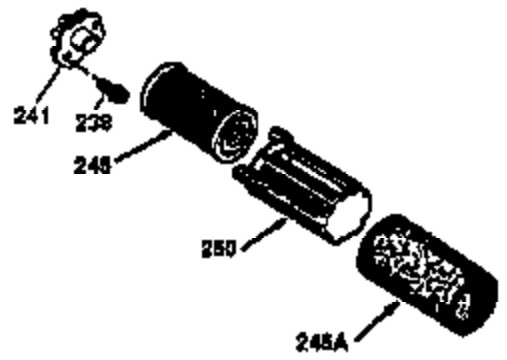

Ref #	Part Number	Qty	Description
19	36281	1	Throttle Spring
69	35261	1	* Mounting Flange Gasket
70	35651E	1	Mounting Flange (Incl.72 thru 83,306)
90	611112	1	Flywheel
182	6201	2	Screw, 1/4-28 x 7/8"
185	36544	1	Intake Pipe
186	34337	1	Governor Link
200	33131A	1	Control Bracket (Incl. 202 thru 205)
209	30200	2	Screw, 10-24 x 9/16"
223	650451	2	Screw, 1/4-20 x 1"
238	650932	2	Screw, 10-32 x 49/64"
241	35797	1	Air Cleaner Collar
245	35066	1	Air Cleaner Filter
250	35986	1	Air Cleaner Cover
275A	36838A	1	Spark Arrestor Muffler (Optional) (Incl. 284,284A,416 & 417)
275	36491A	1	Muffler (Incl. 277)
277	650988	2	Screw, 1/4-20 x 2-5/16"
279	30063	2	Screw, Torx T-30, 1/4-20 x 1/2"
280	36765	1	Heat Shield
284	36663	1	Muffler Deflector (Incl. 284A)(Optional)
284A	650821	1	Screw, 10-32 x 1/2" (Optional)
416	36085	1	Spark Arrestor Kit (Incl. 417)(Optional)
417	650821	1	Screw, 10-32 x 1/2" (Optional)