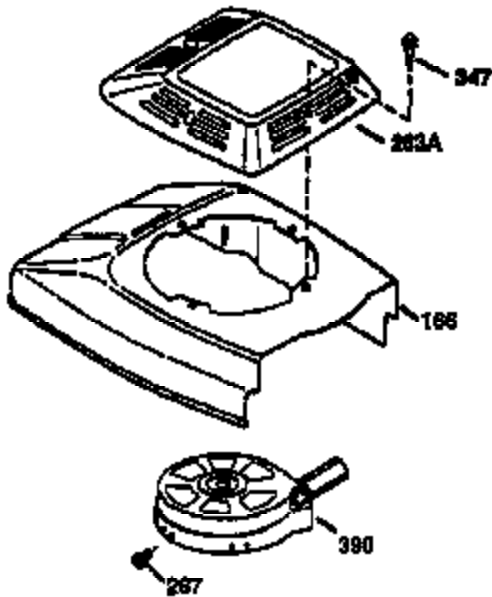

Ref #	Part Number	Qty	Description
238	650806	2	Screw, 10-32 x 5/8"
239	34338	1	* Air Cleaner Gasket
245	37116	1	Air Cleaner Filter
245A	37117	1	Pre-Air Cleaner Filter
250	37118	1	Air Cleaner Cover
260	37139	1	Blower Housing
263	36214	1	Trim Ring
287	650926	2	Screw, 8-32 x 21/64"
300	35586	1	Fuel Tank (Incl. 292 & 301)
301	36246	1	Fuel Cap
390	590737	1	Rewind Starter (NOTE: This engine could have been built with 590694 starter).