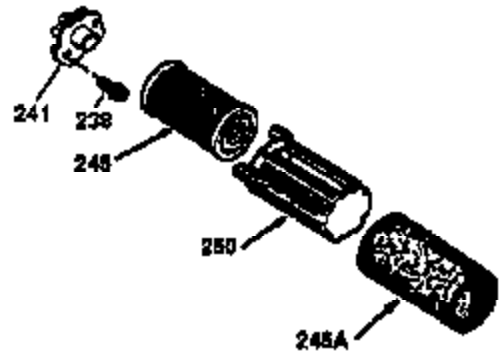

Ref #	Part Number	Qty	Description
19	36281	1	Extension Spring
53	31745	1	Tang Washer
54	31747	1	Washer
55	35218A	1	P.T.O. Shaft
56	33401	1	R.H. Worm Gear
57	33537	1	Retaining Ring
58	31744	1	Oil Seal
69	35261	1	* Mounting Flange Gasket
70	33535C	1	Mounting Flange (Incl. 58,72 thru 83)
87	650492	1	Screw, 1/4-20 x 2-1/4"
90	611112	1	Flywheel
182	6201	2	Screw, 1/4-28 x 7/8"
185	36544	1	Intake Pipe
186	32653	1	Governor Link
216	33086	1	R.P.M. Adjusting Lever
223	650451	2	Screw, 1/4-20 x 1"
238	650806	2	Screw, 10-32 x 5/8"
245	37116	1	Air Cleaner Filter
245A	37117	1	Pre-Air Cleaner Filter
250	37118	1	Air Cleaner Cover
275A	36664	1	Spark Arrestor Muffler (Optional) (Incl. 284,284A,416,417)
275	36491A	1	Muffler (Incl. 277)
277	650988	2	Screw, 1/4-20 x 2-5/16"
284A	650821	1	Screw, 10-32 x 1/2" (Optional)
284	36663	1	Muffler Deflector (Incl. 284A)(Optional)
416	36085	1	Spark Arrestor Kit (Incl. 417)(Optional)
417	650821	1	Screw, 10-32 x 1/2" (Optional)