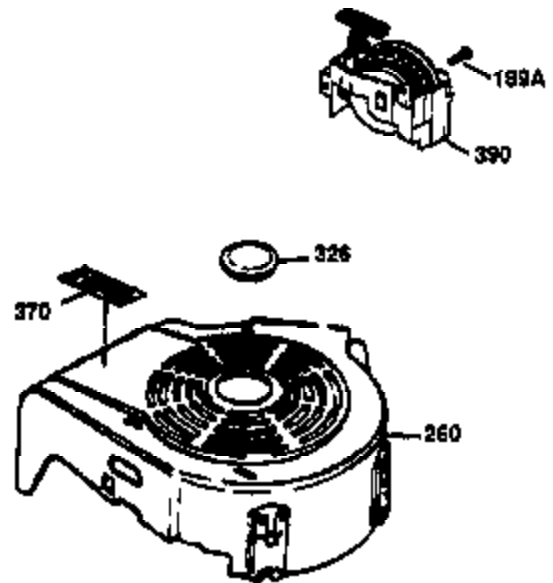

Ref #	Part Number	Qty	Description
238	650806	2	Screw, 10-32 x 5/8"
239	34338	1	* Air Cleaner Gasket
245	37116	1	Air Cleaner Filter
245A	37117	1	Pre-Air Cleaner Filter
250	37118	1	Air Cleaner Cover
260	37139	1	Blower Housing
263	36214	1	Trim Ring
287	650926	2	Screw, 8-32 x 21/64"
300	35586	1	Fuel Tank (Incl. 292 & 301)
301	36246	1	Fuel Cap
390	590737	1	Rewind Starter (NOTE: This engine could have been built with 590694 starter).