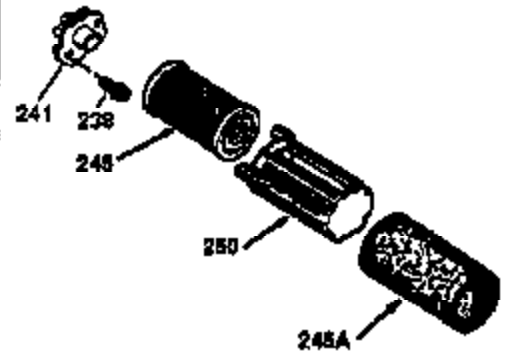

Ref #	Part Number	Qty	Description
238	650932	2	Screw, 10-32 x 49/64"
239	34338	1	* Air Cleaner Gasket
245	35066	1	Air Cleaner Filter
250	35986	1	Air Cleaner Cover
260	37430	1	Blower Housing
287	650926	2	Screw, 8-32 x 21/64"
300	35586	1	Fuel Tank (Incl. 292 & 301)
301	36246	1	Fuel Cap
390	590739	1	Rewind Starter (NOTE: This engine could have been built with 590702 starter).