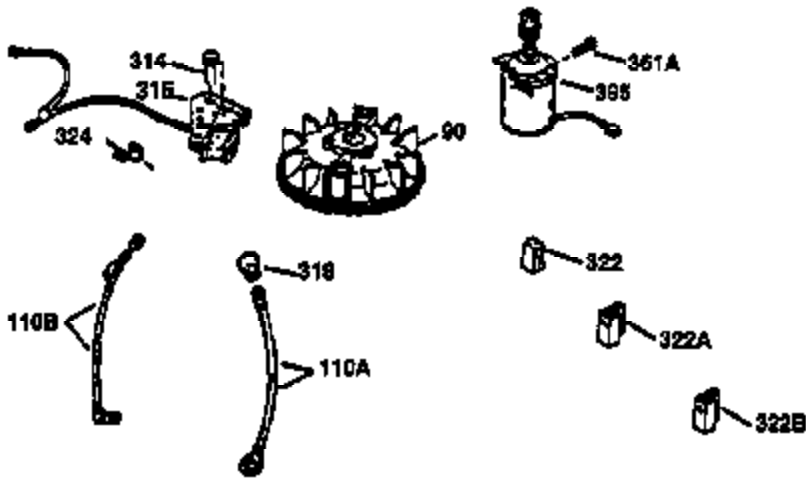

Ref #	Part Number	Qty	Description
238	650932	2	Screw, 10-32 x 49/64"
239	34338	1	* Air Cleaner Gasket
245	35066	1	Air Cleaner Filter
250	35986	1	Air Cleaner Cover
260	37430	1	Blower Housing
287	650926	2	Screw, 8-32 x 21/64"
300	35586	1	Fuel Tank (Incl. 292 & 301)
301	36246	1	Fuel Cap
390	590739	1	Rewind Starter (NOTE: This engine could have been built with 590702 starter).