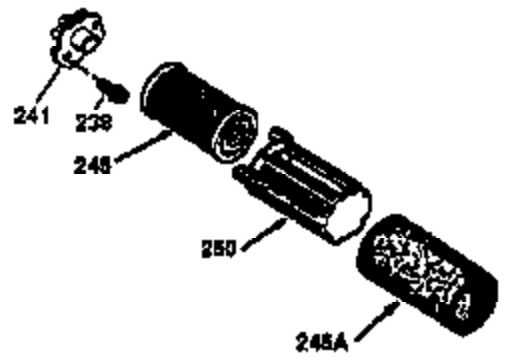

Ref #	Part Number	Qty	Description
238	650932	2	Screw, 10-32 x 49/64"
239	34338	1	* Air Cleaner Gasket
245	35066	1	Air Cleaner Filter
250	35986	1	Air Cleaner Cover
260	36915	1	Blower Housing
287	650926	2	Screw, 8-32 x 21/64"
298	28763	2	Screw, 10-32 x 35/64"
300	36916	1	Fuel Tank (Incl. 292 & 301)
301	36246	1	Fuel Cap
370	36695	1	Starter Decal
390	590737	1	Rewind Starter (NOTE: This engine could have been built with 590694 starter).