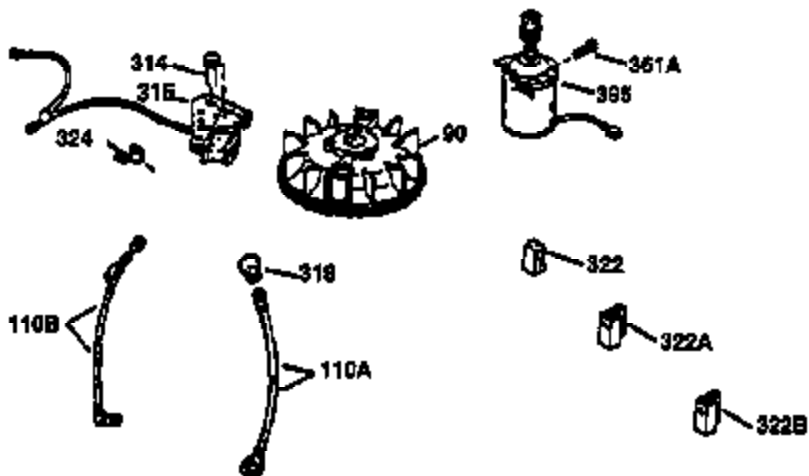

Ref #	Part Number	Qty	Description
238	650932	2	Screw, 10-32 x 49/64"
239	34338	1	* Air Cleaner Gasket
245	35066	1	Air Cleaner Filter
250	35986	1	Air Cleaner Cover
260	36915	1	Blower Housing
287	650926	2	Screw, 8-32 x 21/64"
298	28763	2	Screw, 10-32 x 35/64"
300	36916	1	Fuel Tank (Incl. 292 & 301)
301	36246	1	Fuel Cap
370	36695	1	Starter Decal
390	590737	1	Rewind Starter (NOTE: This engine could have been built with 590694 starter).