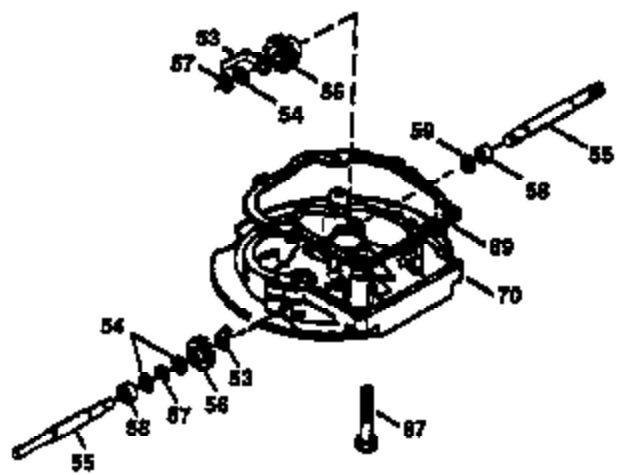

Ref #	Part Number	Qty	Description
19	36281	1	Extension Spring
69	37130	1	* Mounting Flange Gasket
70	34311E	1	Mounting Flange (Incl. 72 thru 83,306)
90	611112	1	Flywheel
182	6201	2	Screw, 1/4-28 x 7/8"
185	36544	1	Intake Pipe
186	34337	1	Governor Link
200	33131A	1	Control Bracket (Incl. 202 thru 206)
209	30200	2	Screw, 10-24 x 9/16"
223	650451	2	Screw, 1/4-20 x 1"
238	650806	2	Screw, 10-32 x 5/8"
245	34340	1	Air Cleaner Filter
250	36213	1	Air Cleaner Cover
275	36473A	1	Muffler (Incl. 277)
277	650988	2	Screw, 1/4-20 x 2-5/16"
416	36085	1	Spark Arrestor Kit (Incl. 417)(Optional)
417	650821	1	Screw, 10-32 x 1/2" (Optional)