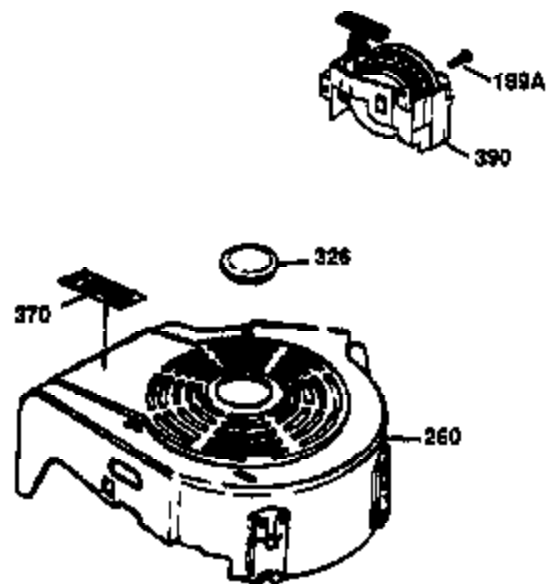

Ref #	Part Number	Qty	Description
189A	650926	2	Screw, 8-32 x 21/64"
238	650806	2	Screw, 10-32 x 5/8"
239	34338	1	* Air Cleaner Gasket
245	34340	1	Air Cleaner Filter
250	36213	1	Air Cleaner Cover
260	36648	1	Blower Housing
263	36240	1	Recoil Ring (Grey)
287	650926	2	Screw, 8-32 x 21/64"
298	28763	3	Screw, 10-32 x 35/64"
300	35586	1	Fuel Tank (Incl. 292 & 301)
301	36246	1	Fuel Cap
359	37081	1	Blower Housing Guard
390	590737	1	Rewind Starter (NOTE: This engine could have been built with 590694 starter.)