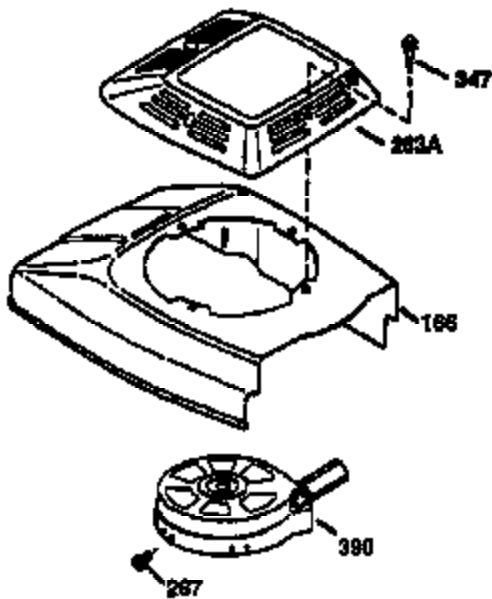

Ref #	Part Number	Qty	Description
189A	650926	2	Screw, 8-32 x 21/64"
238	650806	2	Screw, 10-32 x 5/8"
239	34338	1	* Air Cleaner Gasket
245	34340	1	Air Cleaner Filter
250	36213	1	Air Cleaner Cover
260	36648	1	Blower Housing
263	36240	1	Recoil Ring (Grey)
287	650926	2	Screw, 8-32 x 21/64"
298	28763	3	Screw, 10-32 x 35/64"
300	35586	1	Fuel Tank (Incl. 292 & 301)
301	36246	1	Fuel Cap
359	37081	1	Blower Housing Guard
390	590737	1	Rewind Starter (NOTE: This engine could have been built with 590694 starter.)