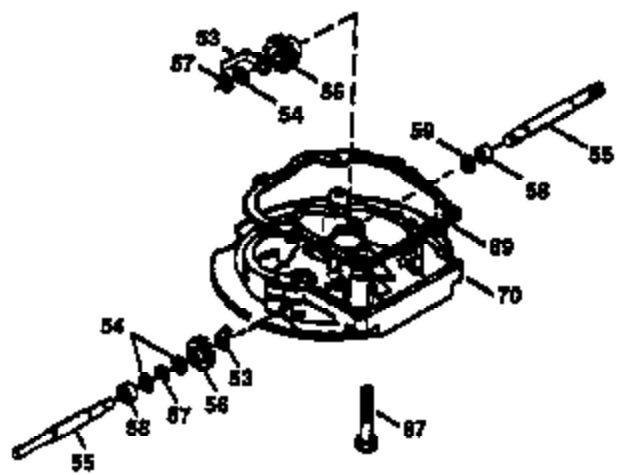

Ref #	Part Number	Qty	Description
238	650932	2	Screw, 8-32 x 49/64"
239	34338	1	* Air Cleaner Gasket
245	35066	1	Air Cleaner Filter
250	35065	1	Air Cleaner Cover
260	36420	1	Blower Housing
287	650926	2	Screw, 8-32 x 21/64"
300	35586	1	Fuel Tank (Incl. 292 & 301)
301	36246	1	Fuel Cap
390	590737	1	Rewind Starter (NOTE: This engine could have been built with 590694 starter).
900			Replacement Engine 750830C (Not Available in California order from 71-999
900			Replacement S/B 750861 order from 71-999