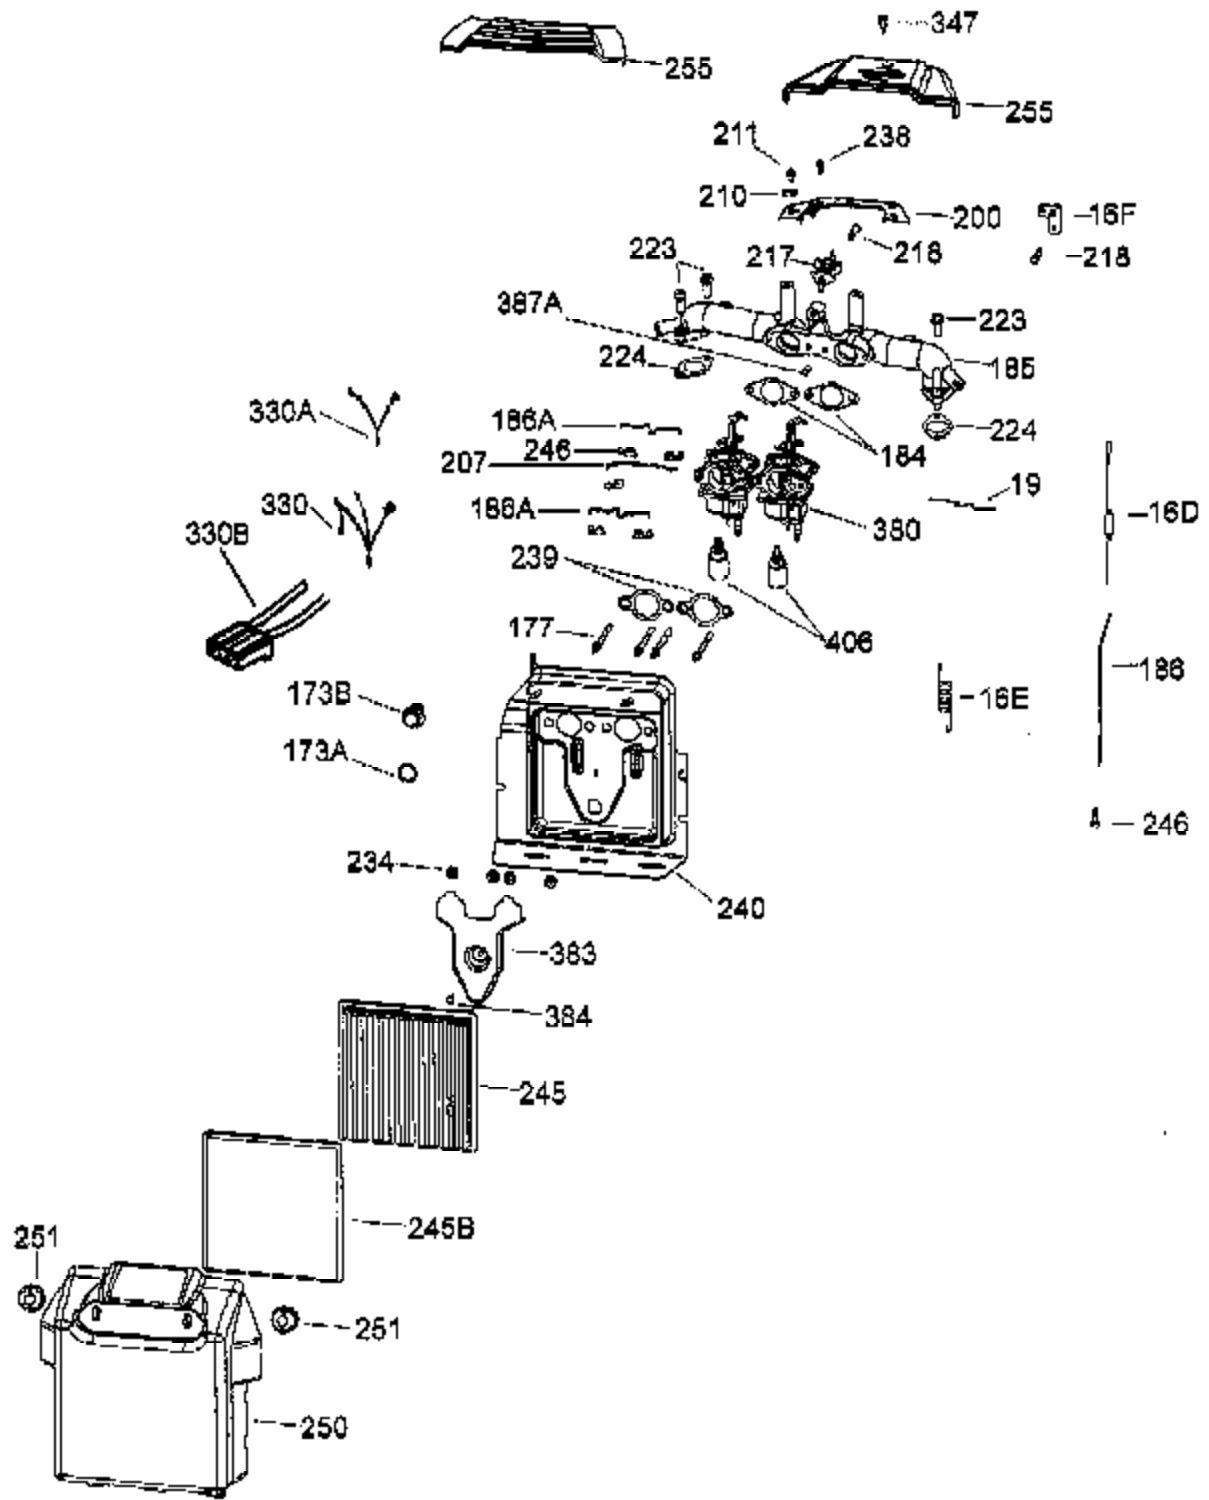

Ref #	Part Number	Qty	Description
323	611276	1	Terminal
323B	611282	2	Terminal
323A	611277	1	Terminal
325	36342	1	Wire Clip
342	651031	2	Screw, 1/4-20 x 9/16"(Ref. 240 & 265)
346	36413	1	Fuel Pump Bracket
347	650898A	1	Screw, 10-32 x 27/32"
361	651065	2	Screw, 5/16-18 x 2-3/8"
370A	35274	1	Lubrication Decal
381	650767	1	Screw, 8-32 x 27/64"
382	36931	1	Oil Strainer Screen
385	570673	1	Ball
386	36329	1	Pressure Release Spring
387	37652	1	Cotter Pin
395	37284	1	Electric Starter Motor (12 Volt)
400	37423	1	* Gasket Set (Incl. items marked PK)
428	37362	1	Spacer
475	36563	1	Oil Filter
476	36929	1	Oil Filter Adaptor (Incl. 479)
477	650378	2	Screw, T-30 5/16-18 x 1 3/32"
479	36930	1	* Oil Filter Adaptor Gasket
483	37629	4	Cylinder Wrap Spacer