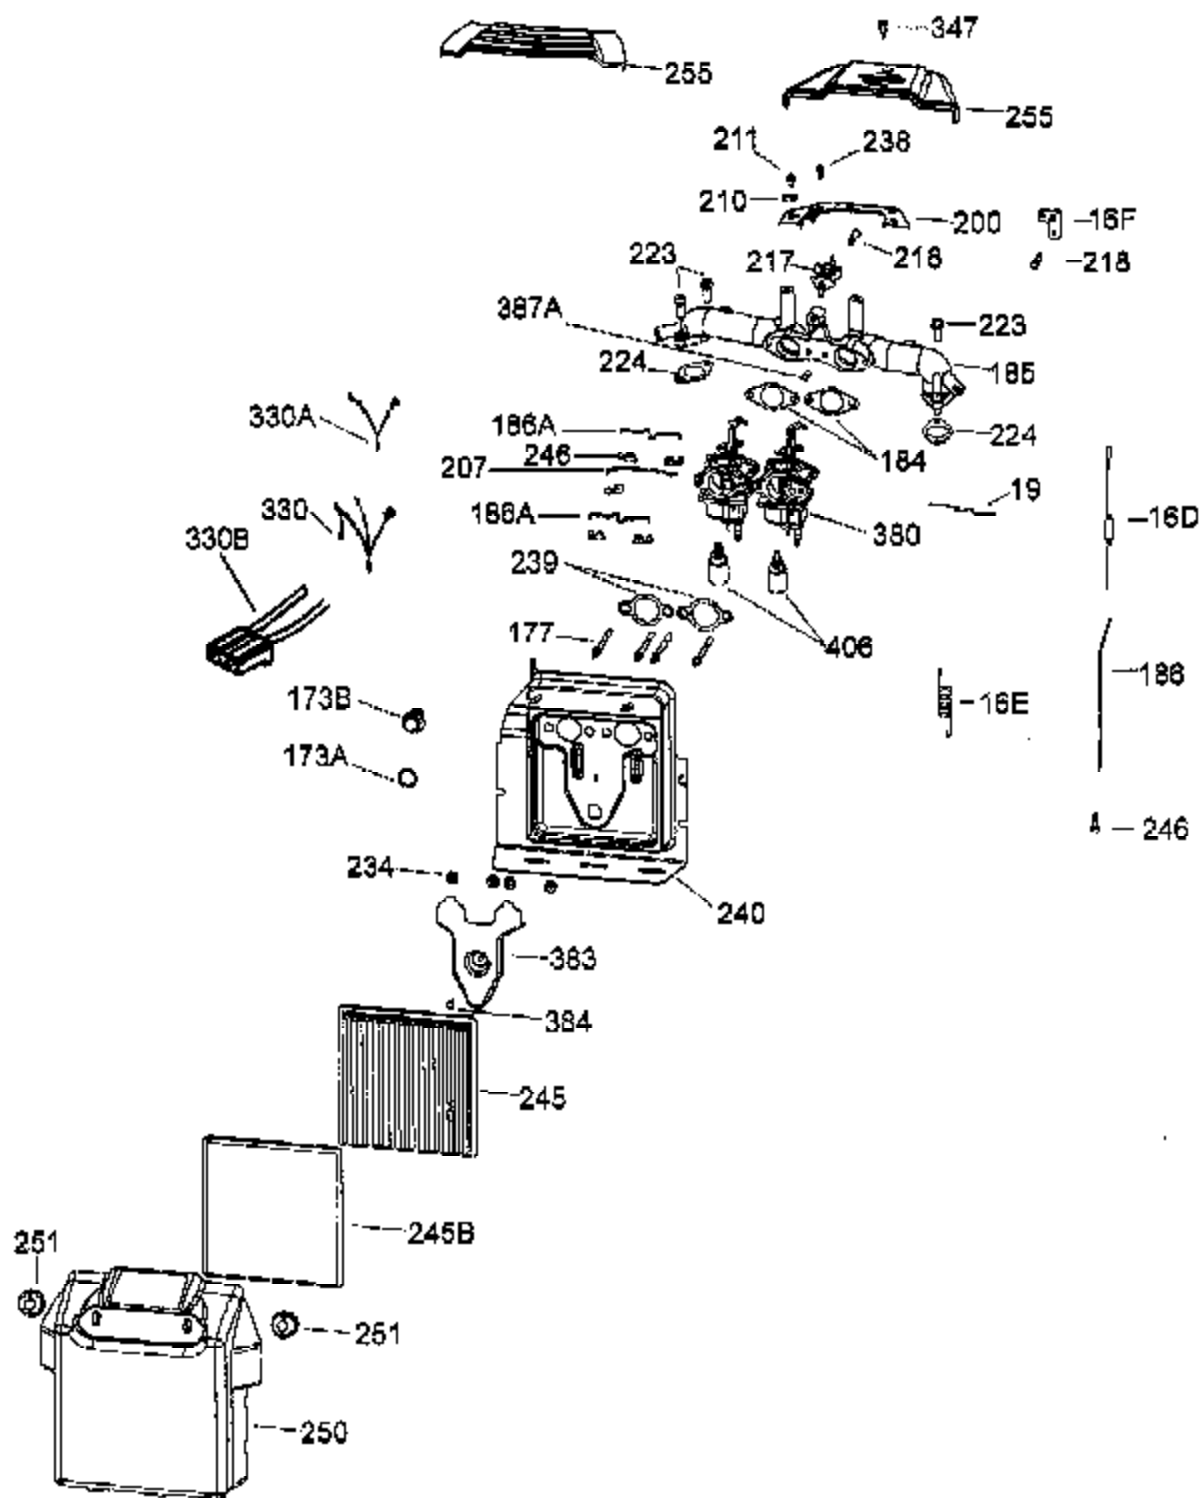

Ref #	Part Number	Qty	Description
16E	37417	1	Governor Idle Spring
16D	37415	1	Governor Spring, Hi-speed
16F	37418	1	Bell Crank Lever
19	37416	1	Throttle Spring
173B	37409	1	Breather Tube Fitting
173A	37410	1	Breather Tube Grommet
177	651067	4	Carbuertor Mounting Stud
184	36352	2	* Carburetor to Intake Pipe Gasket
185	37396	1	Intake Pipe (Incl. 387A)
186	37404	1	Governor Link
186A	37405	2	Choke Link
200	37400	1	Control Bracket
207	37406	1	Throttle Link
210	27793	2	Conduit Clip
211	28942	2	Screw, 10-32 x 3/8"
217	37419	1	Control Lever
218	651070	2	Screw, 10-32 x 1-1/4"
223	650971	4	Screw, T-30 5/16-18 x 7/8"
224	33515A	2	* Intake Pipe Gasket (Pipe to Head)
234	650928	4	Lock Nut, 1/4-20
238	650902	2	Screw, 10-32 x 7/16"
239	36358	2	* Air Cleaner Gasket
240	37408	1	Air Cleaner Body Assy. (Incl. 239)
245	37360	1	Air Cleaner Filter (Paper)
245B	37361	1	Air Cleaner Pre-Filter (Poly)
246	37407	6	Connector Bushing Link
250	37412	1	Air Cleaner Cover
251	650886	2	Wing Nut, 1/4-20 (Air Cleaner)
255	37420	1	Control Cover
330	37402	1	Fuel Solenoid Wire Assembly (R & G)
330A	37403	1	Fuel Solenoid Wire Assembly (Black)
347	650898A	1	Screw, 10-32 x 27/32"
380	640221	2	Carburetor (Incl. 184 & 428)
383	37411	1	Carburetor Baffle
384	30200	1	Screw, 10-24 x 9/16" Self Tap
387A	37397	1	Roll Pin
406	611221	2	Fuel Shut-Off Solenoid