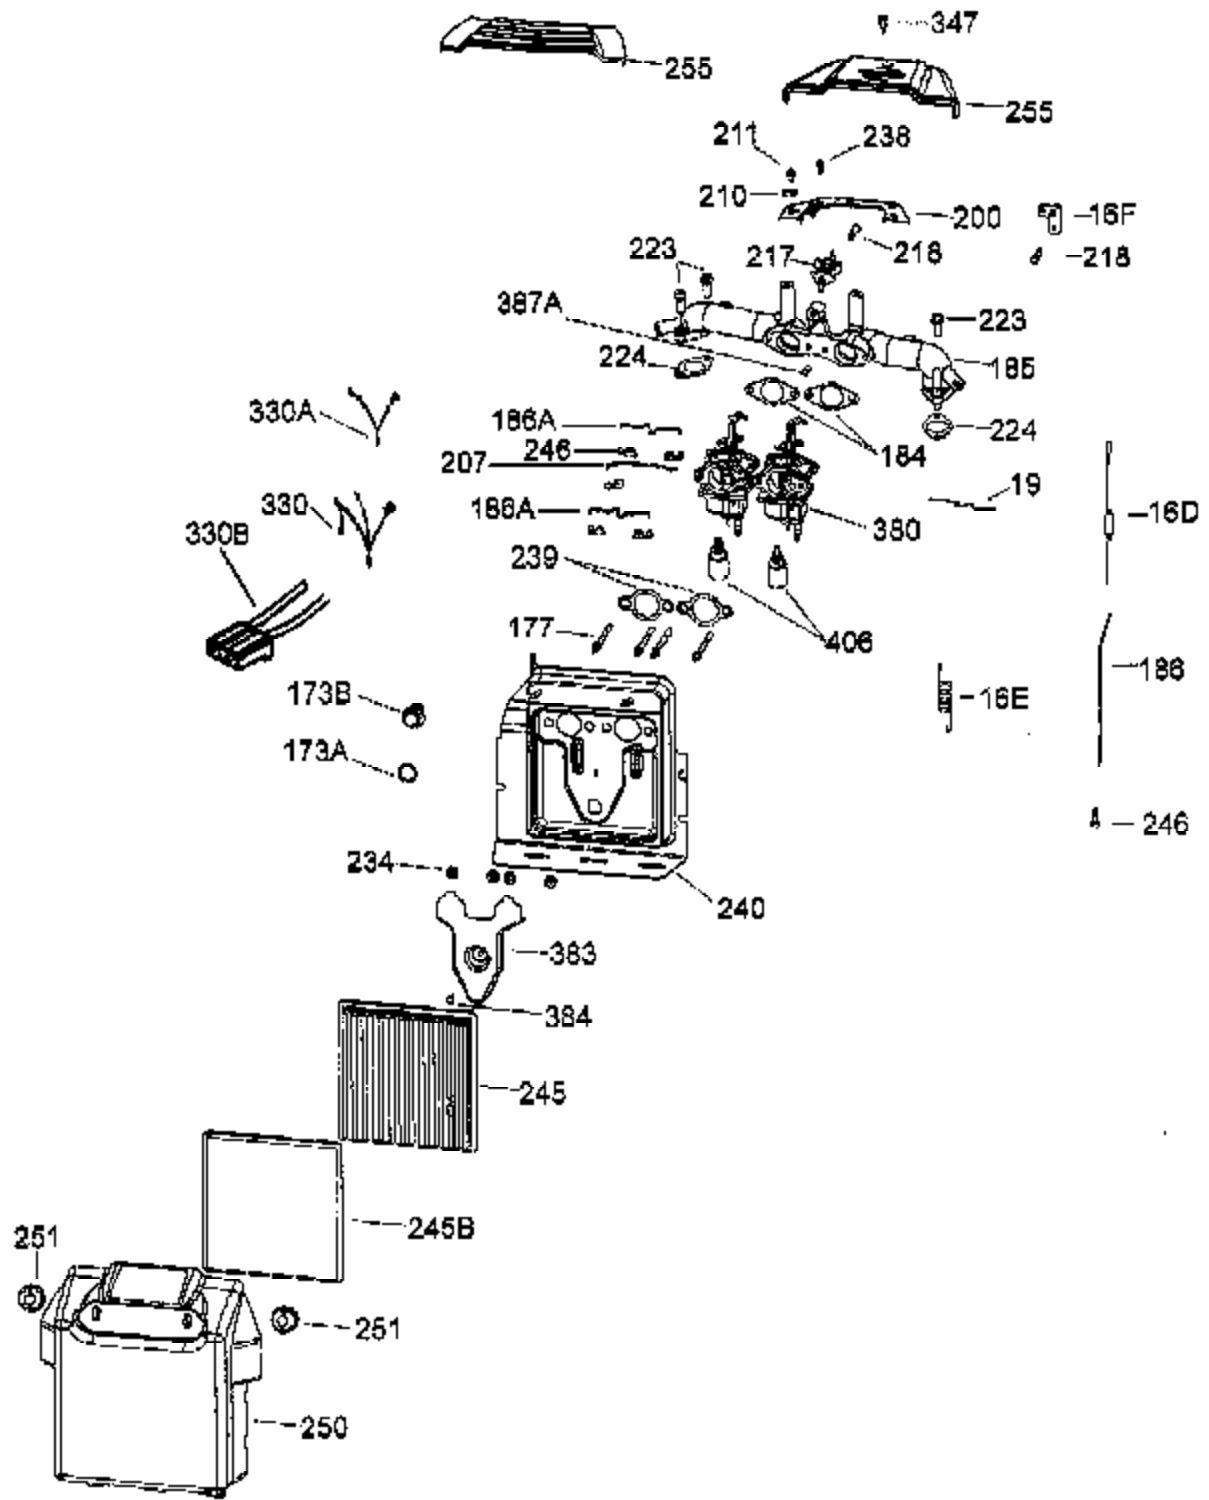

Ref #	Part Number	Qty	Description
16E	37417	1	Governor Idle Spring
16F	37418	1	Bell Crank Lever
16D	37415	1	Governor Spring, Hi-speed
19	37416	1	Throttle Spring
173B	37409	1	Breather Tube Fitting
173A	37410	1	Breather Tube Grommet
177	651067	4	Carbuertor Mounting Stud
184	36352	1	* Carburetor to Intake Pipe Gasket
185	37396	1	Intake Pipe (Incl. 387A)
186	37404	1	Governor Link
186A	37405	2	Choke Link
200	37400	1	Control Bracket
207	37406	1	Throttle Link
210	27793	2	Conduit Clip
211	650431	2	Screw, T-25, 10-32 x 5/8"
217	37419	1	Control Lever
218	651070	2	Screw, 10-32 x 1-1/4"
223	650971	4	Screw, T-30 5/16-18 x 7/8"
224	33515A	2	* Intake Pipe Gasket (Pipe to Head)
234	650928	4	Lock Nut, 1/4-20
238	650902	2	Screw, 10-32 x 7/16"
239	36358	2	* Air Cleaner Gasket
240	37408	1	Air Cleaner Body Assy. (Incl. 239)
245	37360	1	Air Cleaner Filter (Paper)
245B	37361	1	Air Cleaner Pre-Filter (Poly)
246	37407	6	Connector Bushing Link
250	37412	1	Air Cleaner Cover
251	650886	2	Wing Nut, 1/4-20 (Air Cleaner)
255	37420	1	Control Cover
330	37402	1	Fuel Solenoid Wire Assembly (R & G)
330B	37642	1	Wire Harness
330A	37403	1	Fuel Solenoid Wire Assembly (Black)
347	650898A	1	Screw, 10-32 x 27/32"
380	640221	2	Carburetor (Incl. 184 & 428)
383	37411	1	Carburetor Baffle
384	30200	1	Screw, 10-24 x 9/16" Self Tap
387A	37397	1	Roll Pin
394A	650982	1	Flat Washer, Flywheel (Under Ref. 92)
406	611221	2	Fuel Shut-Off Solenoid