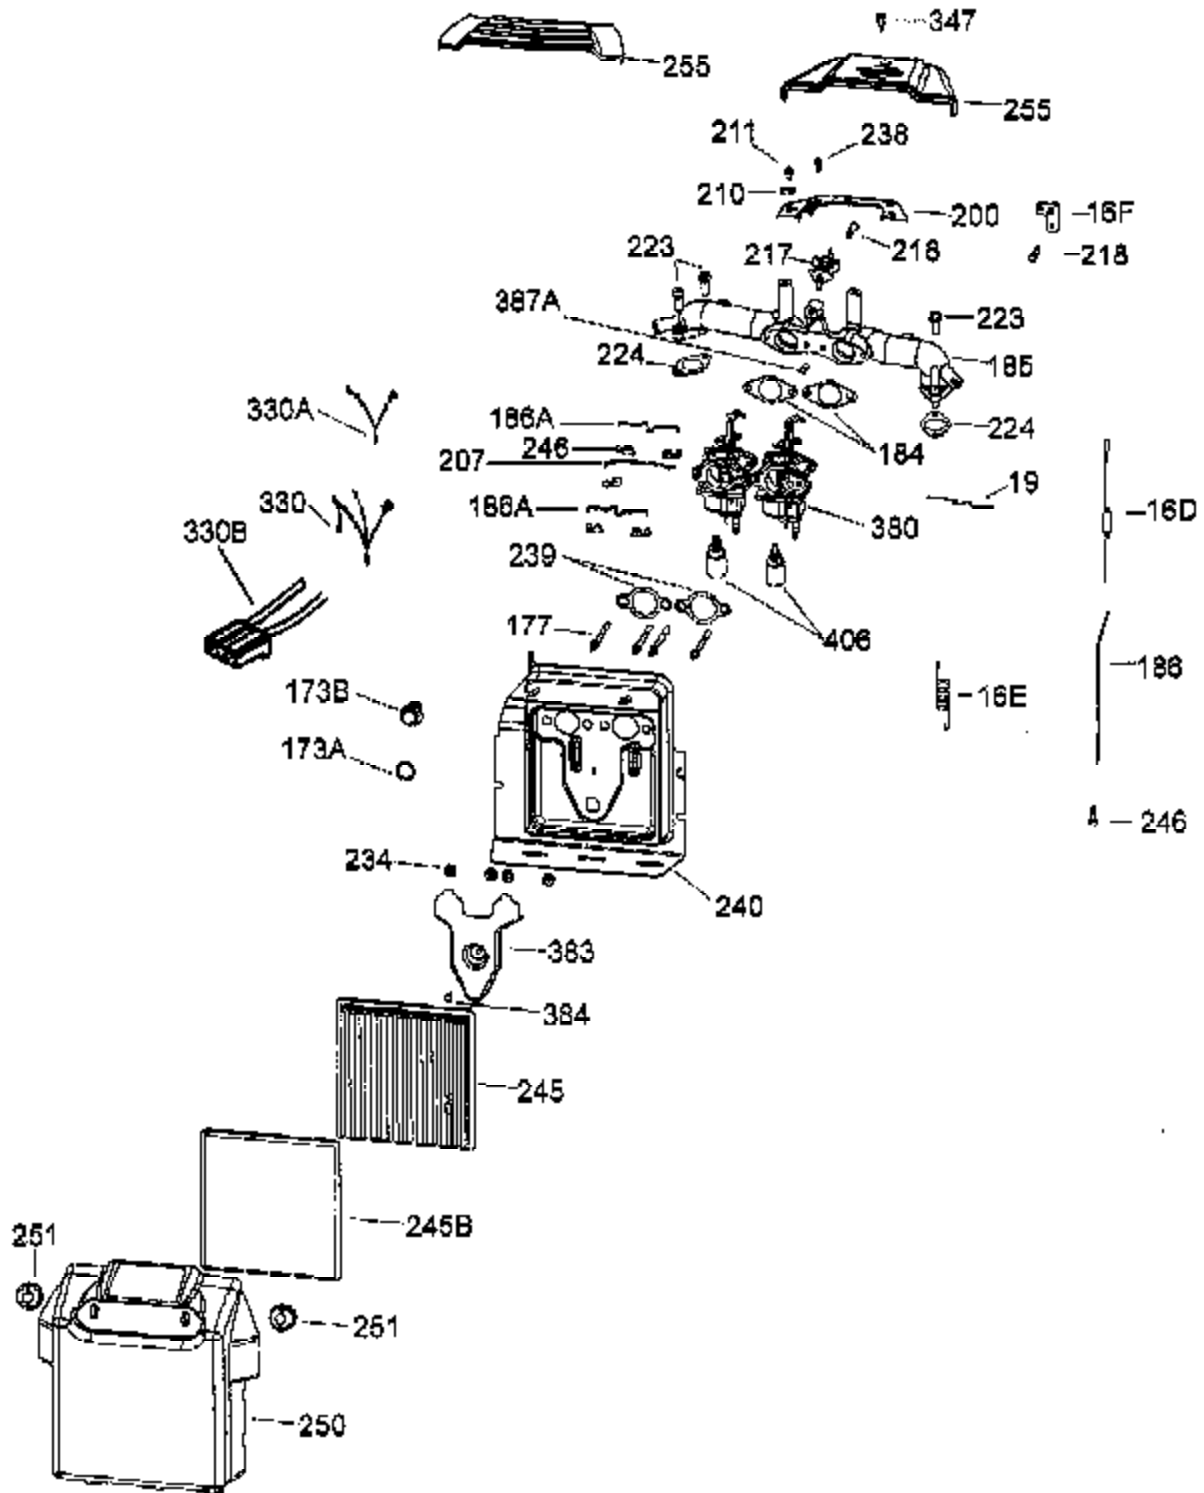

Ref #	Part Number	Qty	Description
323	611118	1	Terminal
325	36342	1	Wire Clip
342	651031	2	Screw, 1/4-20 x 9/16"(Ref. 240 & 265)
346	36413	1	Fuel Pump Bracket
347	650898A	1	Screw, 10-32 x 27/32"
361	651065	2	Screw, 5/16-18 x 2-3/8"
370A	35274	1	Lubrication Decal
381	650767	1	Screw, 8-32 x 27/64"
382	36931	1	Oil Strainer Screen
385	570673	1	Ball
386	36329	1	Pressure Release Spring
387	37652	1	Cotter Pin
395	37284	1	Electric Starter Motor (12 Volt)
400	37423	1	* Gasket Set (Incl. items marked PK)
420	730225A	1	SAE 30 4-Cycle Engine Oil
428	37362	1	Spacer
475	36563	1	Oil Filter
476	36929	1	Oil Filter Adaptor (Incl. 479)
477	650378	2	Screw, T-30 5/16-18 x 1 3/32"
479	36930	1	* Oil Filter Adaptor Gasket
483	37629	4	Cylinder Wrap Spacer