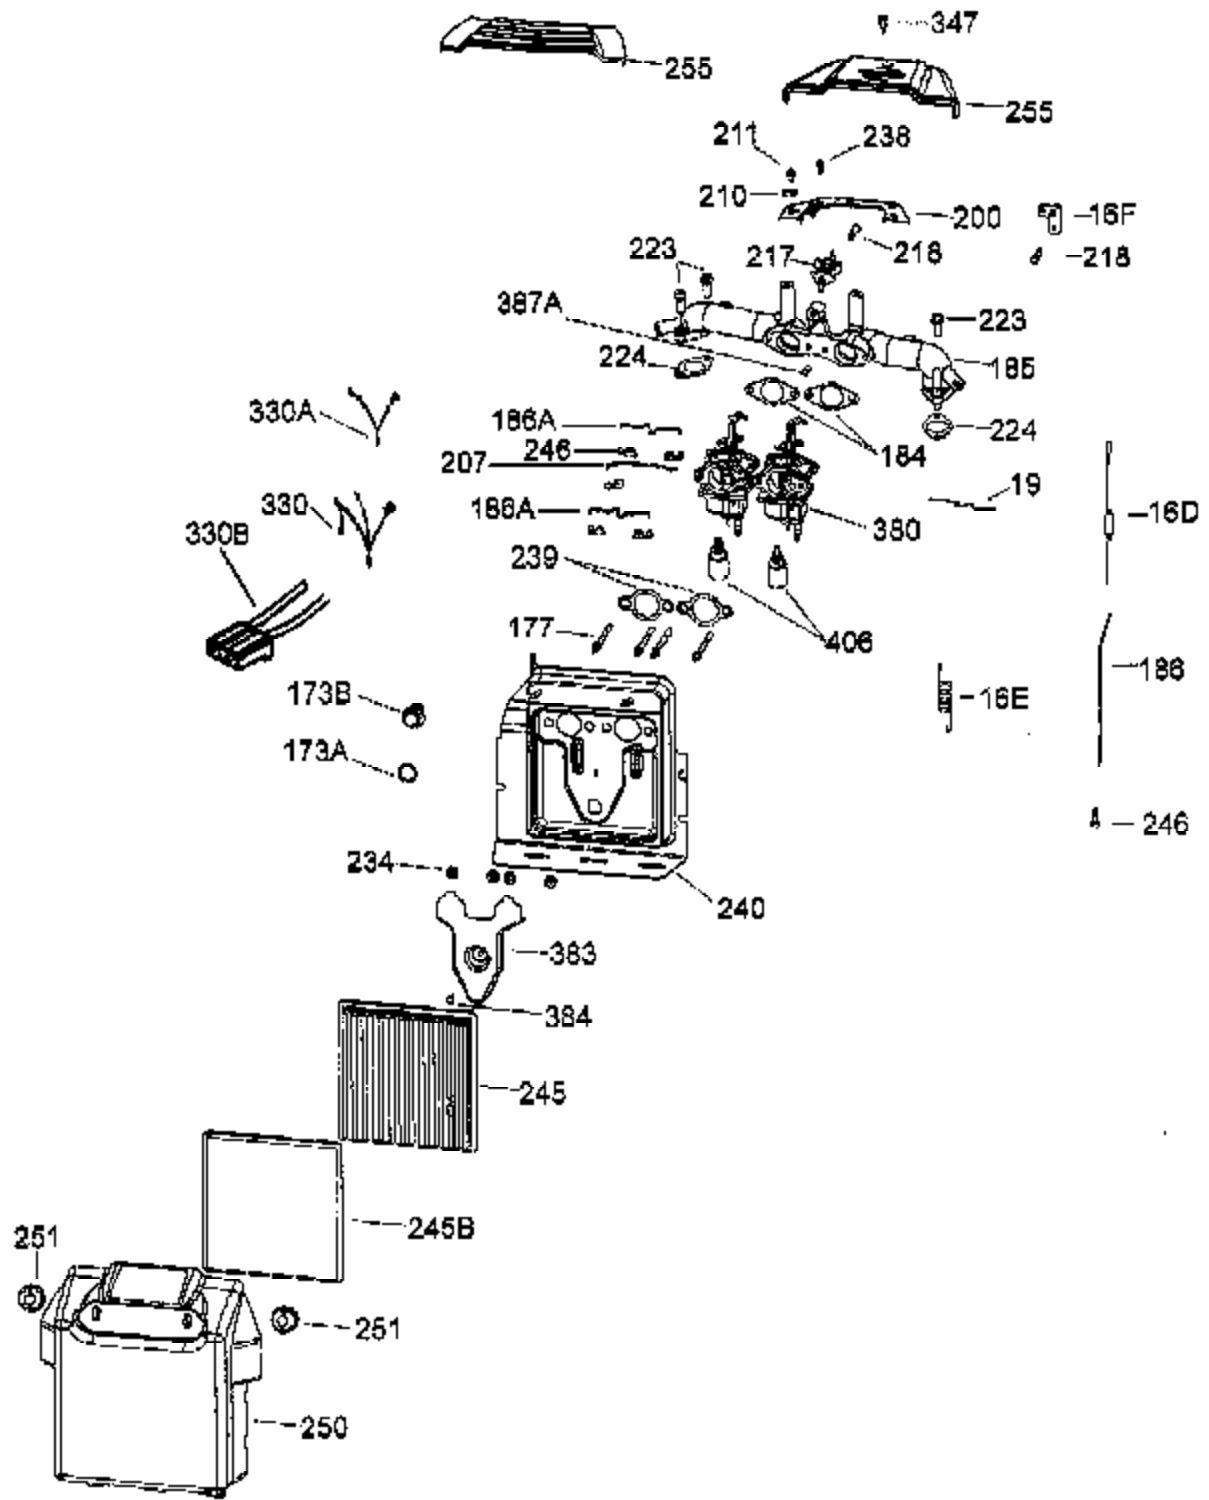

Ref #	Part Number	Qty	Description
320	611184	1	Regulator (16 Amp)
322	611281	1	Connector Body
323	611276	1	Terminal
323A	611277	1	Terminal
323B	611282	2	Terminal
325	36342	1	Wire Clip
342	651031	2	Screw, 1/4-20 x 9/16"(Ref. 240 & 265)
346	36413	1	Fuel Pump Bracket
347	650898A	1	Screw, 10-32 x 27/32"
361	651065	2	Screw, 5/16-18 x 2-3/8"
370A	35274	1	Oil Instruction Decal
370K	36695	1	Emblem Decal (Red/Silver)
381	650767	1	Screw, 8-32 x 27/64"
382	36931	1	Oil Strainer Screen
385	570673	1	Ball
386	36329	1	Pressure Release Spring
387	37652	1	Cotter Pin
395	37284	1	Electric Starter Motor (12 Volt)
400	37423	1	* Gasket Set (Incl. items marked PK)
428	37362	1	Spacer
475	36563	1	Oil Filter
476	36929	1	Oil Filter Adaptor (Incl. 479)
477	650378	2	Screw, T-30, 5/16-18 x 1 3/32"
479	36930	1	* Oil Filter Adaptor Gasket
483	37629	4	Cylinder Wrap Spacer