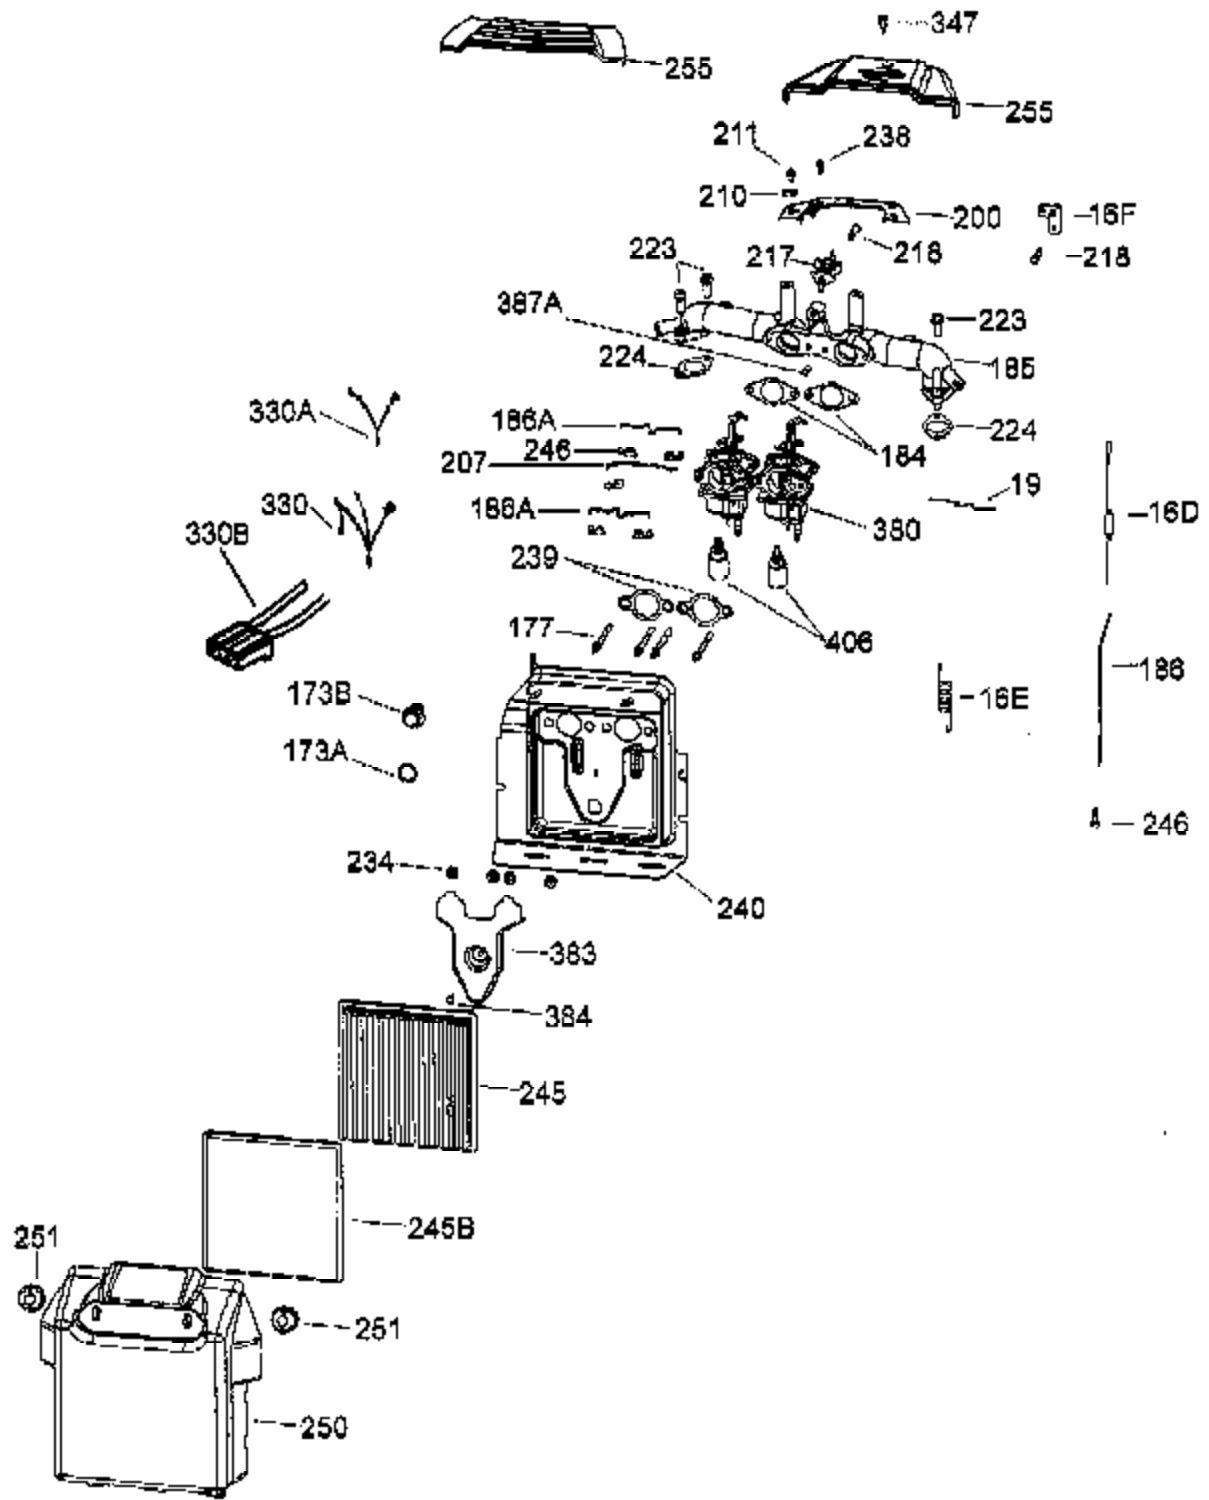

Ref #	Part Number	Qty	Description
320	611184	1	Regulator (16 Amp)
322	611281	1	Connector Body
323B	611282	2	Terminal
323A	611277	1	Terminal
323	611276	1	Terminal
325	36342	1	Wire Clip
342	651031	2	Screw, 1/4-20 x 9/16"(Ref. 240 & 265)
346	36413	1	Fuel Pump Bracket
347	650898A	1	Screw, 10-32 x 27/32"
361	651065	2	Screw, 5/16-18 x 2-3/8"
370A	35274	1	Oil Instruction Decal
370K	36695	1	Emblem Decal (Red/Silver)
381	650767	1	Screw, 8-32 x 27/64"
382	36931	1	Oil Strainer Screen
385	570673	1	Ball
386	36329	1	Pressure Release Spring
387	37652	1	Cotter Pin
395	37284	1	Electric Starter Motor (12 Volt)
400	37423	1	* Gasket Set (Incl. items marked PK)
428	37362	1	Spacer
475	36563	1	Oil Filter
476	36929	1	Oil Filter Adaptor (Incl. 479)
477	650378	2	Screw, T-30 5/16-18 x 1 3/32"
479	36930	1	* Oil Filter Adaptor Gasket
483	37629	4	Cylinder Wrap Spacer