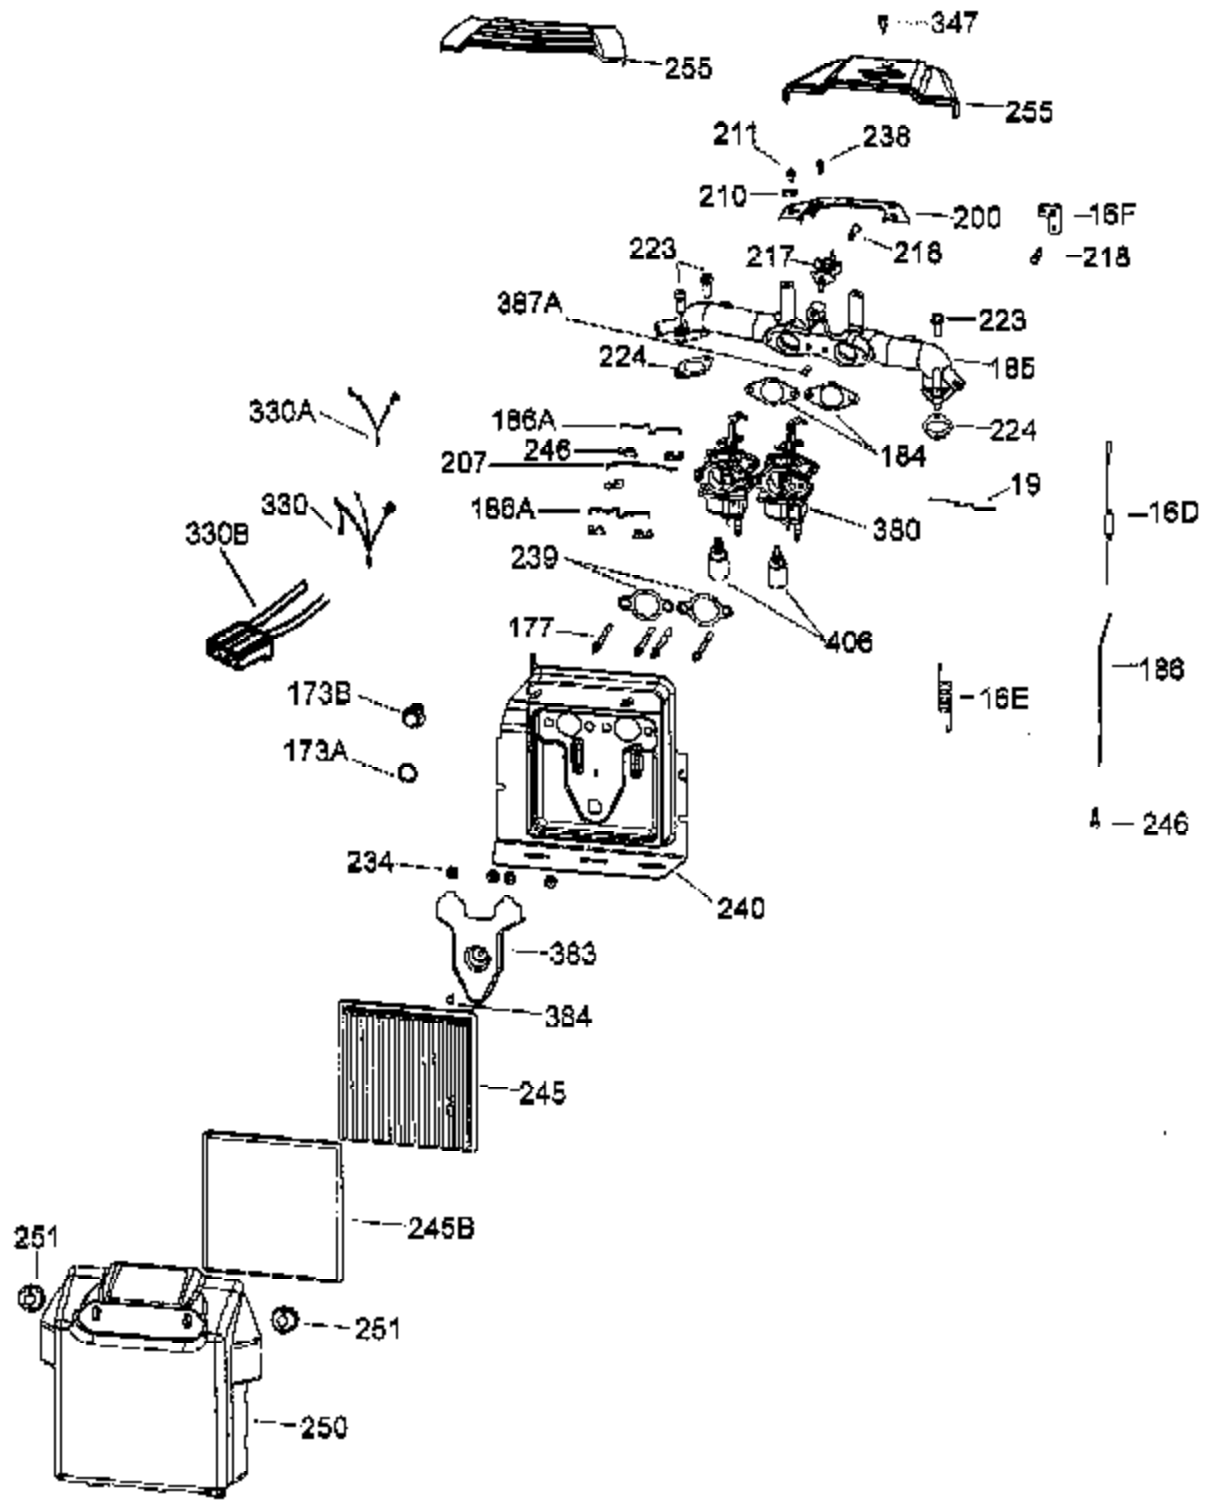

Ref #	Part Number	Qty	Description
16E	37417	1	Governor Idle Spring
16F	37418	1	Bell Crank Lever
16D	37415	1	Governor Spring, Hi-speed
19	37416	1	Throttle Spring
173B	37409	1	Breather Tube Fitting
173A	37410	1	Breather Tube Grommet
177	651067	4	Carbuertor Mounting Stud
184	36352	1	* Carburetor to Intake Pipe Gasket
185	37396	1	Intake Pipe (Incl. 387A)
186	37404	1	Governor Link
186A	37405	2	Choke Link
200	37400	1	Control Bracket
207	37406	1	Throttle Link
210	27793	2	Conduit Clip
211	28942	2	Screw, 10-32 x 3/8"
217	37419	1	Control Lever
218	651070	2	Screw, 10-32 x 1-1/4"
223	650971	4	Screw, T-30, 5/16-18 x 7/8"
224	33515A	2	Intake Pipe Gasket (Pipe to Head)
234	650928	4	Lock Nut, 1/4-20
238	650902	2	Screw, 10-32 x 7/16"
239	36358	2	* Air Cleaner Gasket
240	37408	1	Air Cleaner Body Assembly
245	37360	1	Air Cleaner Filter (Paper)
245B	37361	1	Air Cleaner Prefilter (Poly)
246	37407	6	Connector Bushing Link
250	37412	1	Air Cleaner Cover
251	650886	2	Wing Nut, 1/4-20 (Air Cleaner)
255	37647	1	Control Cover
330A	37403	1	Fuel Solenoid Wire Assembly (Black)
330	37402	1	Fuel Solenoid Wire Assembly (R & G)
347	650898A	1	Screw, 10-32 x 27/32"
380	640221	2	Carburetor (Incl. 184 & 428)
383	37411	1	Carburetor Baffle
384	30200	1	Screw, 10-24 x 9/16" Self Tap
387A	37397	1	Roll Pin
394A	650982	1	Flat Washer, Flywheel (Under Ref. 92)
406	611221	2	Fuel Shut-off solenoid