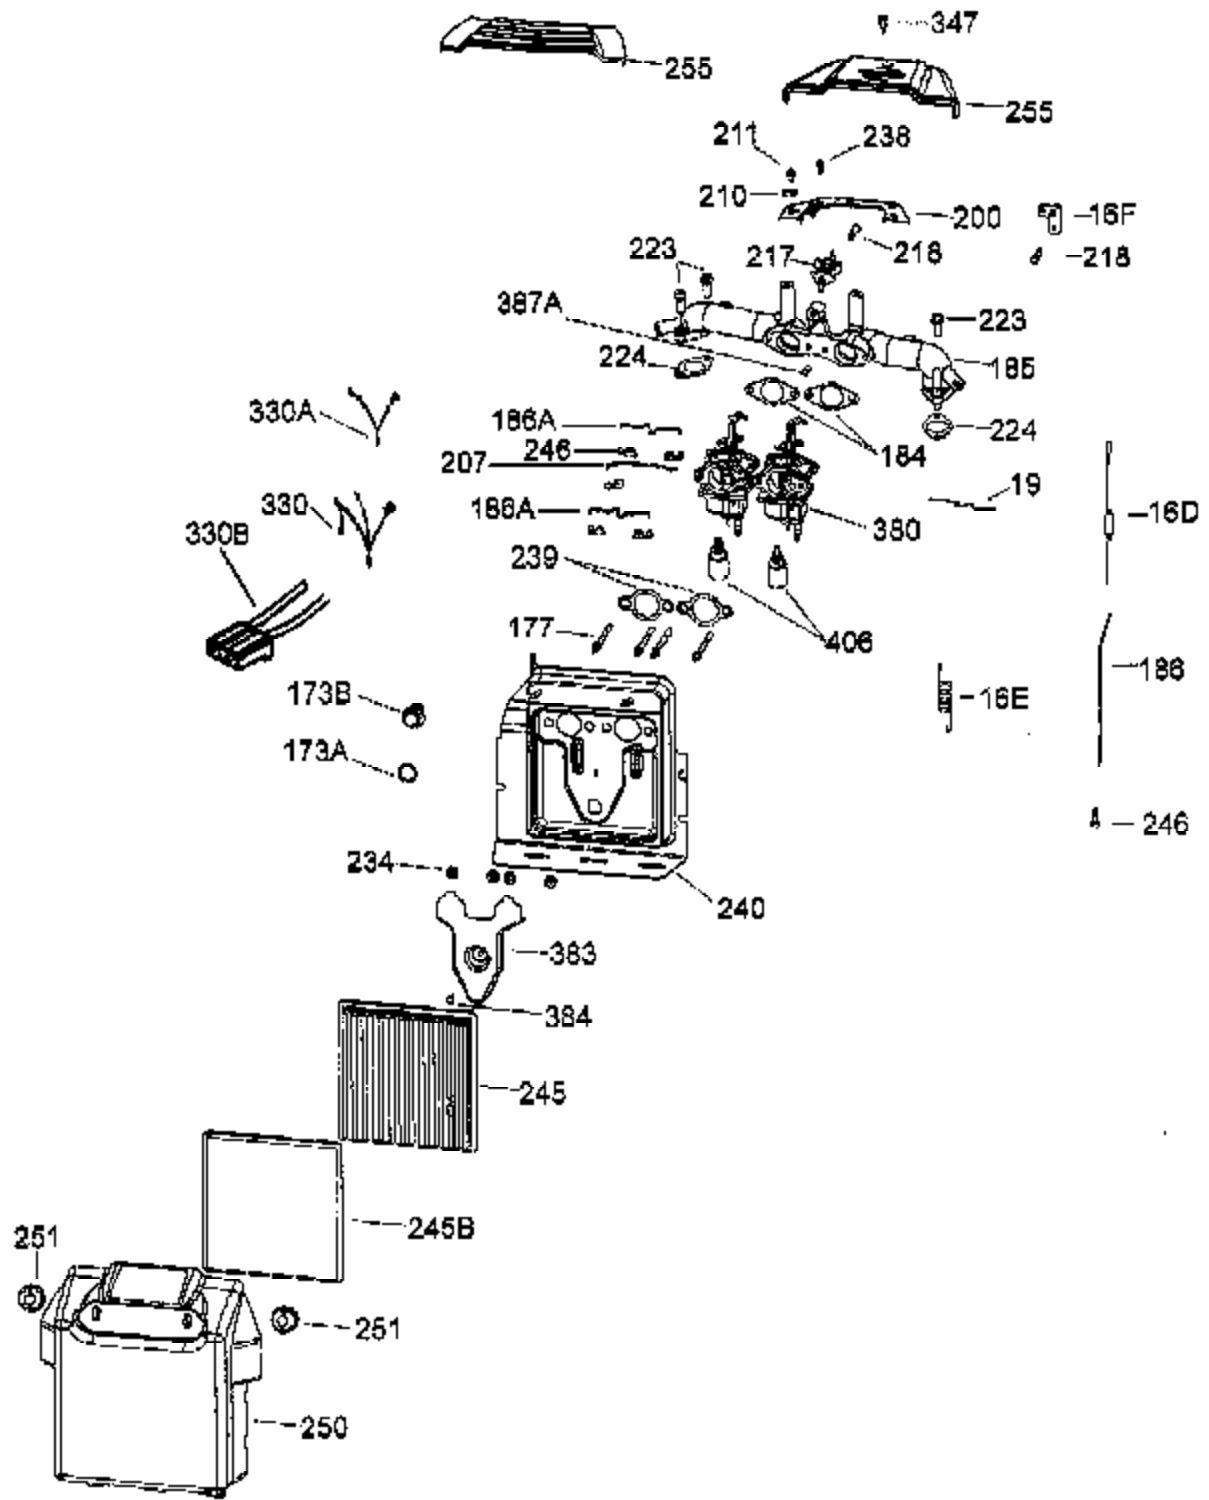

Ref #	Part Number	Qty	Description
323	611118	1	Terminal
325	36342	1	Wire Clip
342	651031	2	Screw, 1/4-20 x 9/16"(Ref. 240 & 265)
346	36413	1	Fuel Pump Bracket
347	650898A	1	Screw, 10-32 x 27/32"
361	651065	2	Screw, 5/16-18 x 2-3/8"
370A	35274	1	Lubrication Decal
381	650767	1	Screw, 8-32 x 27/64"
382	36931	1	Oil Strainer Screen
385	570673	1	Ball
386	36329	1	Pressure Release Spring
387	37652	1	Cotter Pin
395	37284	1	Electric Starter Motor (12 Volt)
400	37423	1	* Gasket Set (Incl. items marked PK)
420	730225A	1	SAE 30 4-Cycle Engine Oil
428	37362	1	Spacer
475	36563	1	Oil Filter
476	36929	1	Oil Filter Adaptor (Incl. 479)
477	650378	2	Screw, T-30 5/16-18 x 1 3/32"
479	36930	1	* Oil Filter Adaptor Gasket
483	37629	4	Cylinder Wrap Spacer