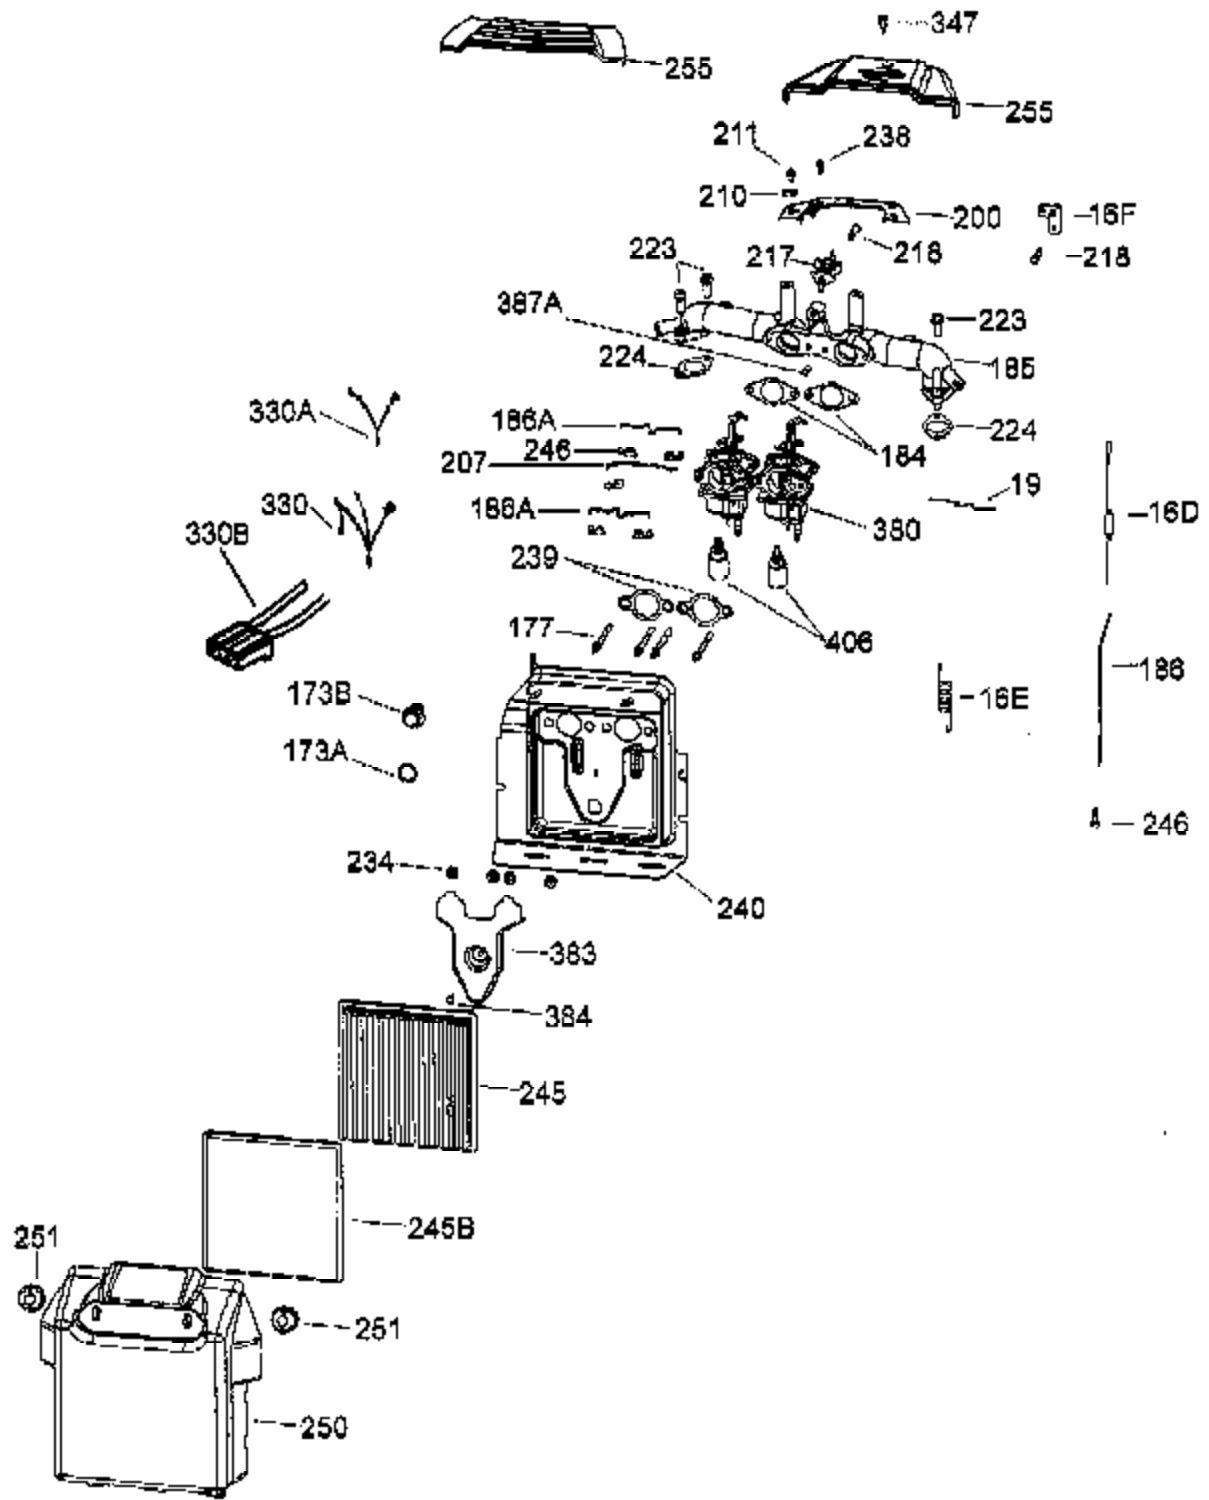

Ref #	Part Number	Qty	Description
323	611118	1	Terminal
325	36342	1	Wire Clip
342	651031	2	Screw, 1/4-20 x 9/16"(Ref. 240 & 265)
346	36413	1	Fuel Pump Bracket
347	650898A	1	Screw, 10-32 x 27/32"
361	651065	2	Screw, 5/16-18 x 2-3/8"
370A	35274	1	Lubrication Decal
381	650767	1	Screw, 8-32 x 27/64"
382	36931	1	Oil Strainer Screen
385	570673	1	Ball
386	36329	1	Pressure Release Spring
387	37652	1	Cotter Pin
395	37284	1	Electric Starter Motor (12 Volt)
400	37423	1	* Gasket Set (Incl. items marked PK)
420	730225A	1	SAE 4-Cycle Engine Oil
428	37362	1	Spacer
475	36563	1	Oil Filter
476	36929	1	Oil Filter Adaptor (Incl. 479)
477	650378	2	Screw, T-30 5/16-18 x 1 3/32"
479	36930	1	* Oil Filter Adaptor Gasket
483	37629	4	Cylinder Wrap Spacer