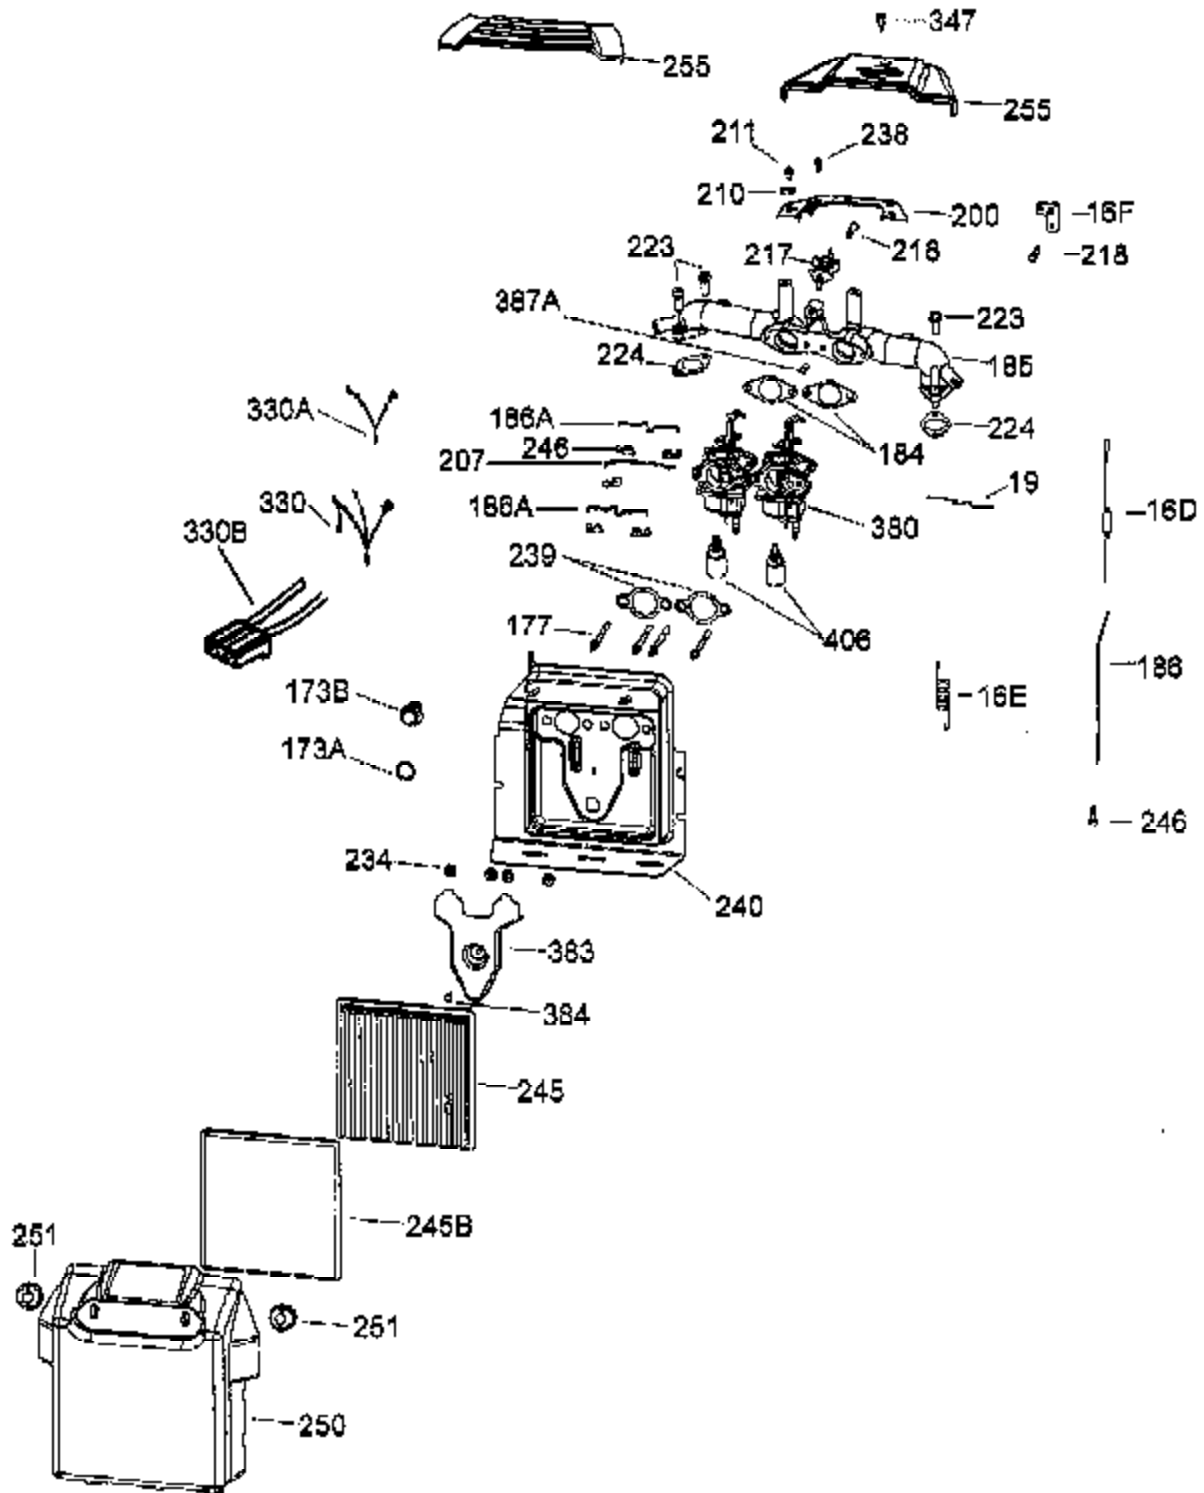

Ref #	Part Number	Qty	Description
	323 611276	1	Terminal
	323B 611282	2	Terminal
	323A 611277	1	Terminal
	325 36342	1	Wire Clip
	342 651031	2	Screw, 1/4-20 x 9/16"(Ref. 240 & 265)
	346 36413	1	Fuel Pump Bracket
	347 650898A	1	Screw, 10-32 x 27/32"
	361 651065	2	Screw, 5/16-18 x 2-3/8"
	370A 35274	1	Lubrication Decal
	370R 36534	1	Warning Decal
	381 650767	1	Screw, 8-32 x 27/64"
	382 36931	1	Oil Strainer Screen
	385 570673	1	Ball
	386 36329	1	Pressure Release Spring
	387 37652	1	Cotter Pin
	395 37284	1	Electric Starter Motor (12 Volt)
	400 37423	1	* Gasket Set (Incl. items marked PK)
	428 37362	1	Spacer
	475 36563	1	Oil Filter
	476 36929	1	Oil Filter Adaptor (Incl. 479)
	477 650378	2	Screw, T-30 5/16-18 x 1 3/32"
	479 36930	1	* Oil Filter Adaptor Gasket
	483 37629	4	Cylinder Wrap Spacer