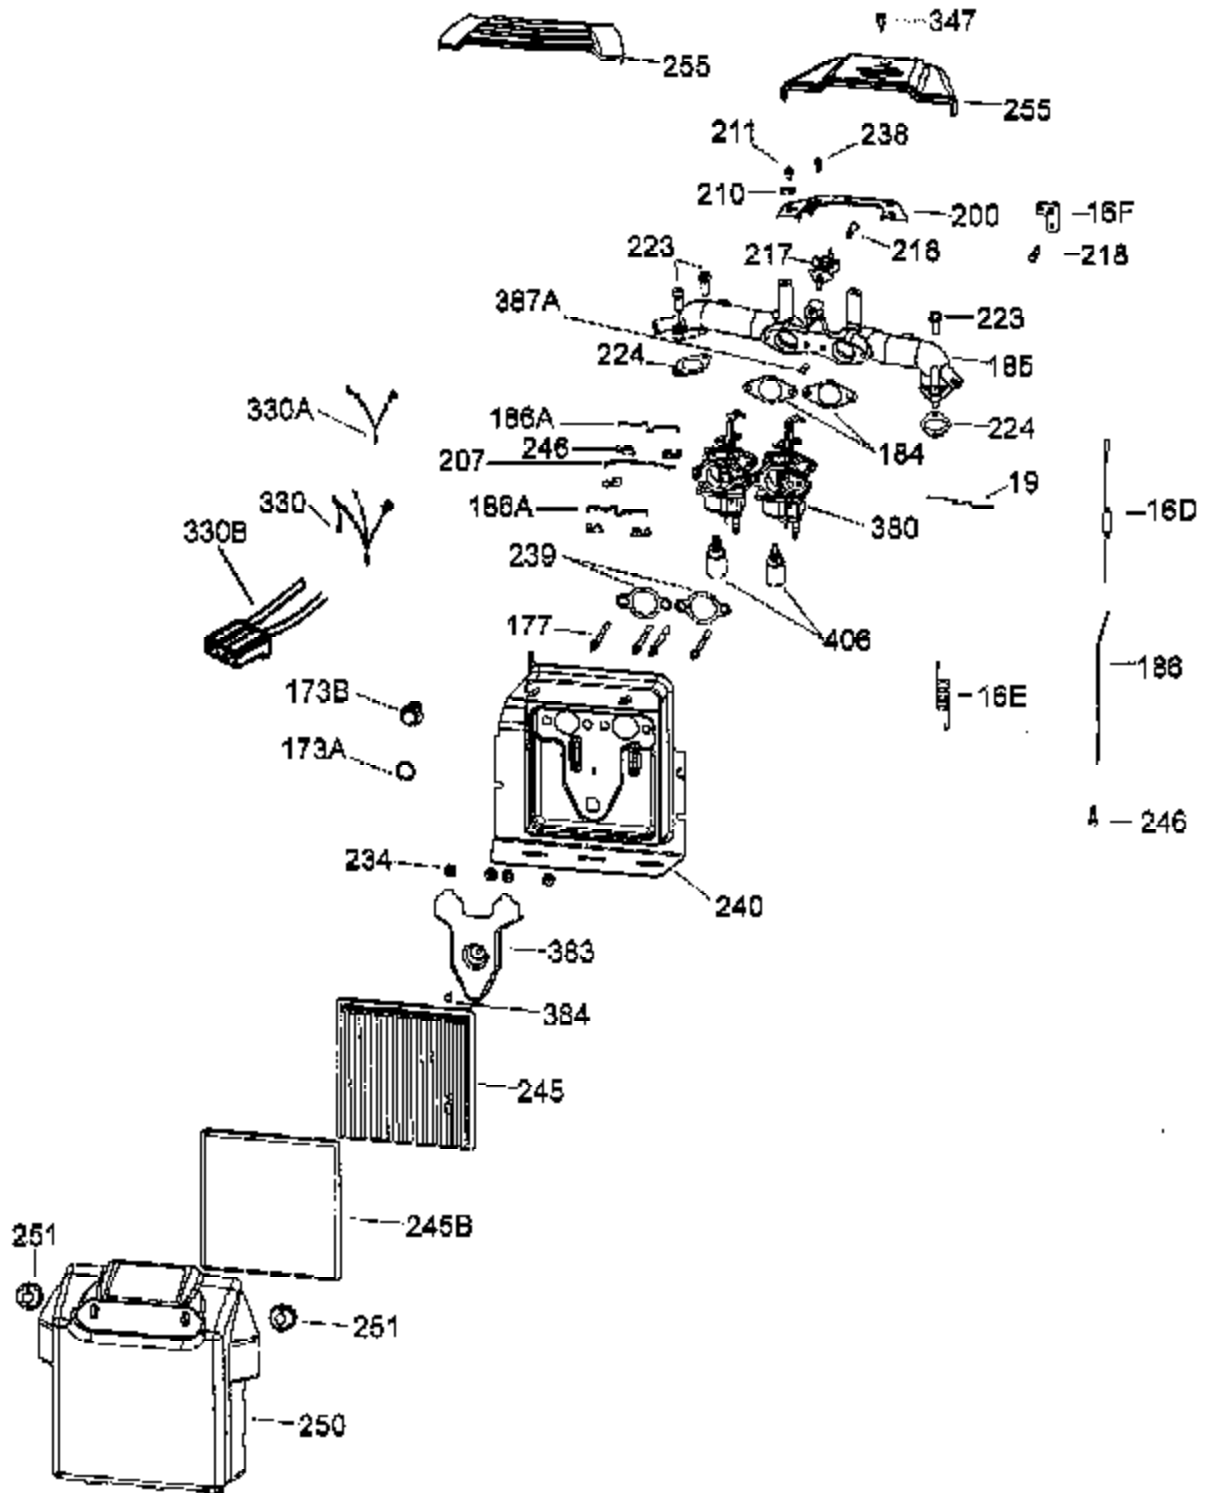

Ref #	Part Number	Qty	Description
	323 611276	1	Terminal
	323A 611277	1	Terminal
	323B 611282	2	Terminal
	325 36342	1	Wire Clip
	342 651031	2	Screw, 1/4-20 x 9/16"(Ref. 240 & 265)
	346 36413	1	Fuel Pump Bracket
	347 650898A	1	Screw, 10-32 x 27/32"
	361 651065	2	Screw, 5/16-18 x 2-3/8"
	370A 35274	1	Lubrication Decal
	381 650767	1	Screw, 8-32 x 27/64"
	382 36931	1	Oil Strainer Screen
	385 570673	1	Ball
	386 36329	1	Pressure Release Spring
	387 37652	1	Cotter Pin
	395 37284	1	Electric Starter Motor (12 Volt)
	400 37423	1	* Gasket Set (Incl. items marked PK)
	428 37362	1	Spacer
	475 36563	1	Oil Filter
	476 36929	1	Oil Filter Adaptor (Incl. 479)
	477 650378	2	Screw, T-30 5/16-18 x 1 3/32"
	479 36930	1	* Oil Filter Adaptor Gasket
	483 37629	4	Cylinder Wrap Spacer