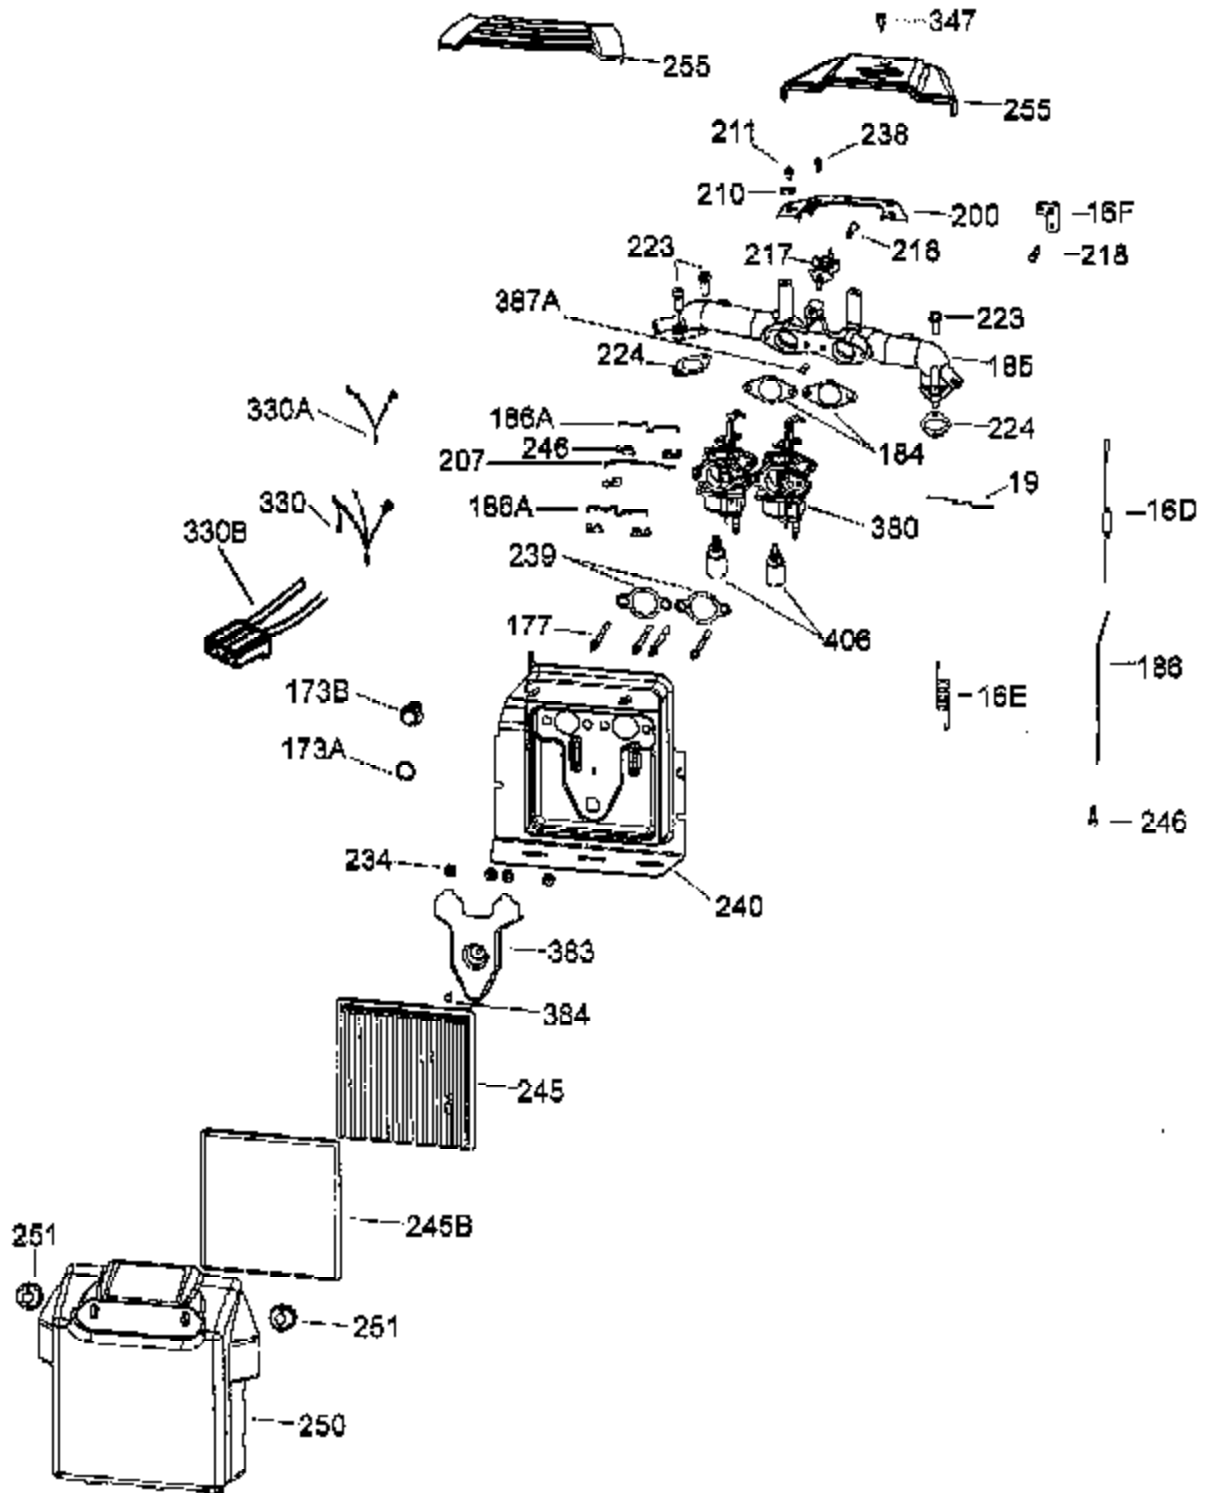

Ref #	Part Number	Qty	Description
16E	37417	1	Governor Idle Spring
16F	37418	1	Bell Crank Lever
16D	37415	1	Governor Spring, Hi-speed
19	37416	1	Throttle Spring
173B	37409	1	Breather Tube Fitting
173A	37410	1	Breather Tube Grommet
177	651067	4	Carbuertor Mounting Stud
184	36352	1	* Carburetor to Intake Pipe Gasket
185	37396	1	Intake Pipe (Incl. 387A)
186	37404	1	Governor Link
186A	37405	2	Choke Link
200	37400	1	Control Bracket
207	37406	1	Throttle Link
210	27793	2	Conduit Clip
211	28942	2	Screw, 10-32 x 3/8"
217	37419	1	Control Lever
218	651070	2	Screw, 10-32 x 1-1/4"
223	650971	4	Screw, T-30 5/16-18 x 7/8"
224	33515A	2	* Intake Pipe Gasket (Pipe to Head)
234	650928	4	Lock Nut, 1/4-20
238	650902	2	Screw, 10-32 x 7/16"
239	36358	2	* Air Cleaner Gasket
240	37691	1	Air Cleaner Body Assy. (Incl. 239)
245B	37361	1	Air Cleaner Pre-Filter (Poly)
245	37360	1	Air Cleaner Filter (Paper)
246	37407	6	Connector Bushing Link
250	37690	1	Air Cleaner Cover
251	37689	2	Wing Nut, 1/4-20 x 1-19/32" (A/C)
255	37420	1	Control Cover
314	651007	2	Screw, T-15, 10-24 x 15/16"
330B	37642	1	Wire Harness
330	37402	1	Fuel Solenoid Wire Assembly (R & G)
330A	37403	1	Fuel Solenoid Wire Assembly (Black)
347	650898A	1	Screw, 10-32 x 27/32"
380	640221	2	Carburetor (Incl. 184 & 428)
383	37411	1	Carburetor Baffle
384	30200	1	Screw, 10-24 x 9/16" Self Tap
387A	37397	1	Roll Pin
394A	650982	1	Flat Washer, Flywheel (Under Ref. 92)
406	611221	2	Fuel Shut-Off Solenoid