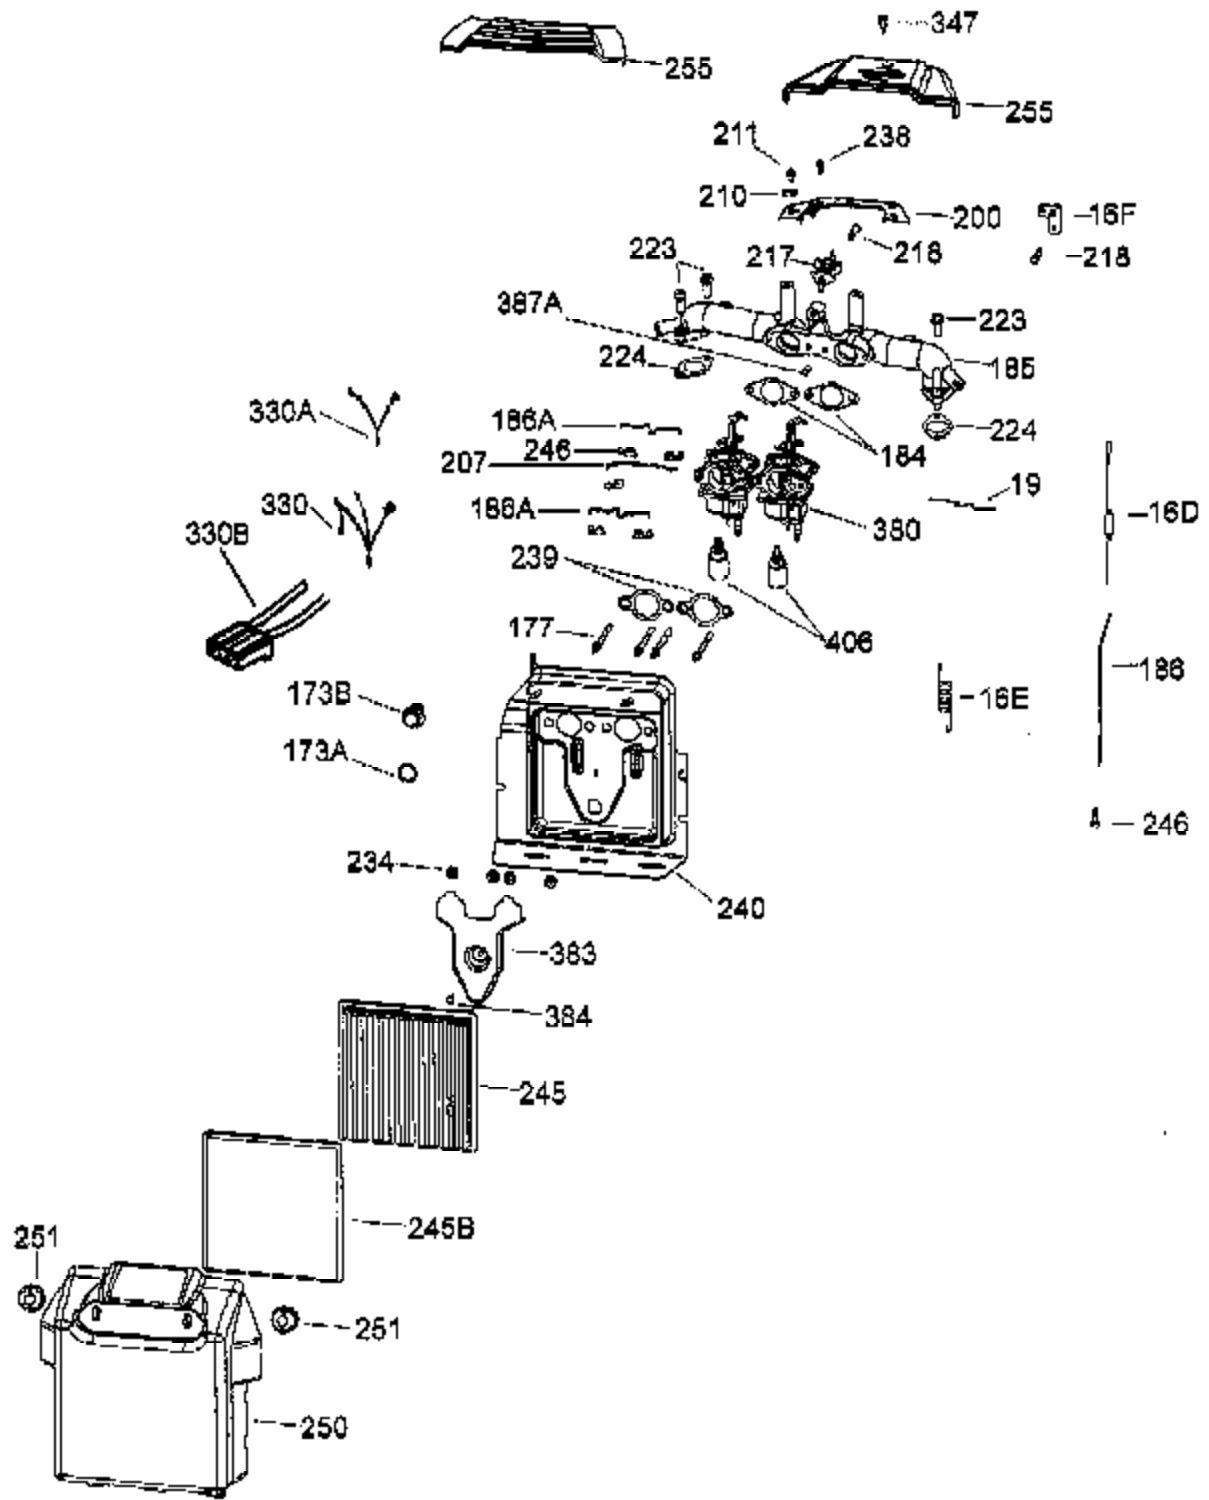

Ref #	Part Number	Qty	Description
16E	37417	1	Governor Idle Spring
16F	37418	1	Bell Crank Lever
16D	37415	1	Governor Spring, Hi-speed
19	37416	1	Throttle Spring
173B	37409	1	Breather Tube Fitting
173A	37410	1	Breather Tube Grommet
177	651067	4	Carbuertor Mounting Stud
184	36352	1	* Carburetor to Intake Pipe Gasket
185	37396	1	Intake Pipe (Incl. 387A)
186	37404	1	Governor Link
186A	37405	2	Choke Link
200	37400	1	Control Bracket
207	37406	1	Throttle Link
210	27793	2	Conduit Clip
211	650431	2	Screw, T-25, 10-32 x 5/8"
217	37419	1	Control Lever
218	651070	2	Screw, 10-32 x 1-1/4"
223	650971	4	Screw, T-30 5/16-18 x 7/8"
224	33515A	2	* Intake Pipe Gasket (Pipe to Head)
234	650928	4	Lock Nut, 1/4-20
238	650902	2	Screw, 10-32 x 7/16"
239	36358	2	* Air Cleaner Gasket
240	37691	1	Air Cleaner Body Assy. (Incl. 239)
245	37360	1	Air Cleaner Filter (Paper)
245B	37361	1	Air Cleaner Pre-Filter (Poly)
246	37407	6	Connector Bushing Link
250	37690	1	Air Cleaner Cover
251	37689	2	Wing Nut, 1/4-20 X 1-19/32" (A/C)
255	37420	1	Control Cover
330	37402	1	Fuel Solenoid Wire Assembly (R & G)
330B	37642	1	Wire Harness
330A	37403	1	Fuel Solenoid Wire Assembly (Black)
347	650898A	1	Screw, 10-32 x 27/32"
380	640221	2	Carburetor (Incl. 184 & 428)
383	37411	1	Carburetor Baffle
384	30200	1	Screw, 10-24 x 9/16" Self Tap
387A	37397	1	Roll Pin
394A	650982	1	Flat Washer, Flywheel (Under Ref. 92)
406	611221	2	Fuel Shut-Off Solenoid