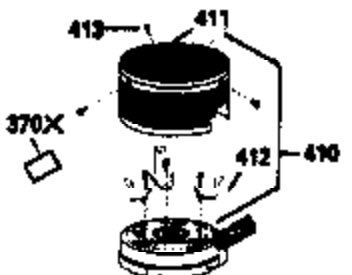

VIEW 3 OF 3

Ref #	Part Number	Qty	Description
19	31361		Spring, Extension
69	35261		* Gasket, Mounting flange
71	34837		Bushing, Flange
104	34836		Bushing, Cylinder
118	730194		Rope Guide Kit (Use as required)
167	650688		Screw, 10-32 x 1" (Drilled thru)
168	32924		Spring, Speed adjusting screw
182	6201		Screw, 1/4-28 x 7/8"
185	31384A		Pipe, Intake (Incl. 224)
186	34358		Link, Governor spring
189A	650837		Screw, 10-32 x 1/4"
201	33150		Bracket, Over-ride
206	610973		Terminal (Use as required)
209	30200		Screw, 10-24 x 9/16"
223	650451		Screw, 1/4-20 x 1"
237A	35098		Adapter, Air cleaner
238	650806		Screw, 10-32 x 5/8"
239	34338		* Gasket, Air cleaner
240B	35100		Body, Air cleaner
243	650738		Screw, 1/4-20 x 5/8"
245B	35102		Filter, Air cleaner
246B	35103		Element, Air cleaner
246E	35435		Filter, Pre-air (Use as required)
248B	35101		Tube, Air cleaner
250B	35104		Cover, Air cleaner
251	650513		Nut, Wing, 1/4-20
260B	35564		Housing, Blower
274	26754A		* Gasket, Exhaust (Use as required)
275A	391019		Muffler
276	33753		Plate, Locking
277A	30063		Screw, Torx T-30, 1/4-20 x 1/2" (Use as req.)
277	650795		Screw, 1/4-20 x 2-1/4" (Use as required)
277	650774		Screw, 1/4-20 x 2-3/8" (Use as required)
277	792005		Screw, 1/4-20 x 2-1/2" (Use as required)
287B	650884		Screw, 8-32 x 1/2"
330	34970		Wire Harness
361A	650841		Washer
361	650831		Screw, 1/4-20 x 15/32"
370H	34387		Decal, Instruction (Optional)
370J	34870		Decal, Instruction (Optional)
390B	590635		Rewind Starter (Refer to Division 5, Section C, page 34 or Fiche 8A, Grid G-5 for breakdown)
410	730574		Debris Screen Kit(Incl.370H,411-413)(Opt.)
411	35596		Screen, Debris (Optional)
412	35597		Bracket, Debris screen (Optional)
413	650910		Screw, 8-32 x 1/4 (Optional)
415	730162		Muffler Adapter Kit(Incl.274,277)(Use as req)
425	730571		Starter Muff Kit (Incl.370J,426,427)(Opt.)
426	32203		Starter Air Cleaner (Optional)
427	32204		Starter Air Cleaner Bracket (Optional)
436	611006		Stator Plate Ass'y.(Incl.377,378,437, 442-448)
437	30551		Spring, Breaker box cover
438	610947		Cover, Dust
439	610955		Gasket, Stator cover
440	30992		Cam, Breaker
442	610385		Washer
443	610408		Nut, 8-32