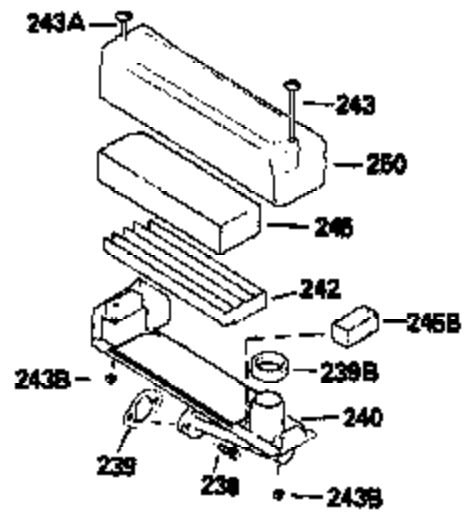

VIEW 3 OF 3

Ref #	Part Number	Qty	Description
19	31361		Spring, Extension
69	35261		* Gasket, Mounting flange
71	34837		Bushing, Flange
104	34836		Bushing, Cylinder
118	730194		Rope Guide Kit (Use as required)
167	650688		Screw, 10-32 x 1" (Drilled thru)
168	32924		Spring, Speed adjusting screw
182	6201		Screw, 1/4-28 x 7/8"
185	31384A		Pipe, Intake (Incl. 224)
186	34358		Link, Governor spring
189A	650837		Screw, 10-32 x 1/4"
201	33150		Bracket, Over-ride
206	610973		Terminal (Use as required)
209	30200		Screw, 10-24 x 9/16"
223	650451		Screw, 1/4-20 x 1"
237A	35098		Adapter, Air cleaner
238	650806		Screw, 10-32 x 5/8"
239	34338		* Gasket, Air cleaner
240B	35100		Body, Air cleaner
243	650738		Screw, 1/4-20 x 5/8"
245B	35102		Filter, Air cleaner
246B	35103		Element, Air cleaner
246E	35435		Filter, Pre-air (Use as required)
248B	35101		Tube, Air cleaner
250B	35104		Cover, Air cleaner
251	650513		Nut, Wing, 1/4-20
260B	35564		Housing, Blower
274	26754A		* Gasket, Exhaust (Use as required)
275A	391019		Muffler
276	33753		Plate, Locking
277A	30063		Screw, Torx T-30, 1/4-20 x 1/2" (Use as req.)
277	650795		Screw, 1/4-20 x 2-1/4" (Use as required)
277	650774		Screw, 1/4-20 x 2-3/8" (Use as required)
277	792005		Screw, 1/4-20 x 2-1/2" (Use as required)
287B	650884		Screw, 8-32 x 1/2"
330	34970		Wire Harness
361A	650841		Washer
361	650831		Screw, 1/4-20 x 15/32"
370H	34387		Decal, Instruction (Optional)
370J	34870		Decal, Instruction (Optional)
390B	590635		Rewind Starter (Refer to Division 5, Section C, page 34 or Fiche 8A, Grid G-5 for breakdown)
410	730574		Debris Screen Kit(Incl.370H,411-413)(Opt.)
411	35596		Screen, Debris (Optional)
412	35597		Bracket, Debris screen (Optional)
413	650910		Screw, 8-32 x 1/4 (Optional)
415	730162		Muffler Adapter Kit(Incl.274,277)(Use as req)
425	730571		Starter Muff Kit (Incl.370J,426,427)(Opt.)
426	32203		Starter Air Cleaner (Optional)
427	32204		Starter Air Cleaner Bracket (Optional)
436	611006		Stator Plate Ass'y.(Incl.377,378,437, 442-448)
437	30551		Spring, Breaker box cover
438	610947		Cover, Dust
439	610955		Gasket, Stator cover
440	30992		Cam, Breaker
442	610385		Washer
443	610408		Nut, 8-32