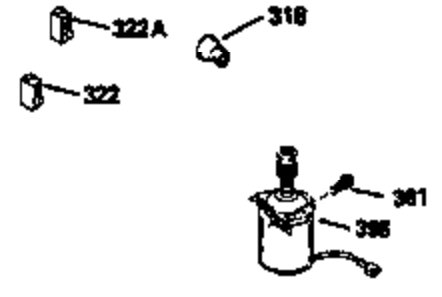

VIEW 3 OF 3

Ref #	Part Number	Qty	Description
19	31361		Spring, Extension
69	35261		* Gasket, Mounting flange
71	34837		Bushing, Flange
104	34836		Bushing, Cylinder
118	730194		Rope Guide Kit (Use as required)
167	650688		Screw, 10-32 x 1" (Drilled thru)
168	32924		Spring, Speed adjusting screw
182	6201		Screw, 1/4-28 x 7/8"
185	31384A		Pipe, Intake (Incl. 224)
186	34358		Link, Governor spring
189A	650837		Screw, 10-32 x 1/4"
201	33150		Bracket, Over-ride
206	610973		Terminal (Use as required)
209	30200		Screw, 10-24 x 9/16"
223	650451		Screw, 1/4-20 x 1"
237A	35098		Adapter, Air cleaner
238	650806		Screw, 10-32 x 5/8"
239	34338		* Gasket, Air cleaner
240B	35100		Body, Air cleaner
243	650738		Screw, 1/4-20 x 5/8"
245B	35102		Filter, Air cleaner
246B	35103		Element, Air cleaner
246E	35435		Filter, Pre-air (Use as required)
248B	35101		Tube, Air cleaner
250B	35104		Cover, Air cleaner
251	650513		Nut, Wing, 1/4-20
260B	35564		Housing, Blower
274	26754A		* Gasket, Exhaust (Use as required)
275A	391019		Muffler
276	33753		Plate, Locking
277A	30063		Screw, Torx T-30, 1/4-20 x 1/2" (Use as req.)
277	650795		Screw, 1/4-20 x 2-1/4" (Use as required)
277	650774		Screw, 1/4-20 x 2-3/8" (Use as required)
277	792005		Screw, 1/4-20 x 2-1/2" (Use as required)
287B	650884		Screw, 8-32 x 1/2"
330	34970		Wire Harness
361A	650841		Washer
361	650831		Screw, 1/4-20 x 15/32"
370H	34387		Decal, Instruction (Optional)
370J	34870		Decal, Instruction (Optional)
390B	590635		Rewind Starter (Refer to Division 5, Section C, page 34 or Fiche 8A, Grid G-5 for breakdown)
410	730574		Debris Screen Kit(Incl.370H,411-413)(Opt.)
411	35596		Screen, Debris (Optional)
412	35597		Bracket, Debris screen (Optional)
413	650910		Screw, 8-32 x 1/4 (Optional)
415	730162		Muffler Adapter Kit(Incl.274,277)(Use as req)
425	730571		Starter Muff Kit (Incl.370J,426,427)(Opt.)
426	32203		Starter Air Cleaner (Optional)
427	32204		Starter Air Cleaner Bracket (Optional)
436	611006		Stator Plate Ass'y.(Incl.377,378,437, 442-448)
437	30551		Spring, Breaker box cover
438	610947		Cover, Dust
439	610955		Gasket, Stator cover
440	30992		Cam, Breaker
442	610385		Washer
443	610408		Nut, 8-32