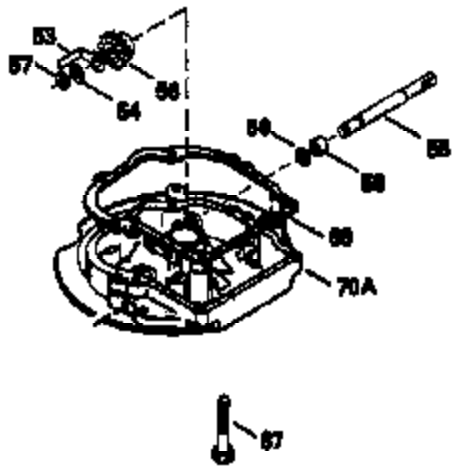

VIEW 3 OF 3

Ref #	Part Number	Qty	Description
19	31361		Spring, Extension
69	35261		* Gasket, Mounting flange
71	34837		Bushing, Flange
104	34836		Bushing, Cylinder
118	730194		Rope Guide Kit (Use as required)
167	650688		Screw, 10-32 x 1" (Drilled thru)
168	32924		Spring, Speed adjusting screw
182	6201		Screw, 1/4-28 x 7/8"
185	31384A		Pipe, Intake (Incl. 224)
186	34358		Link, Governor spring
189A	650837		Screw, 10-32 x 1/4"
201	33150		Bracket, Over-ride
206	610973		Terminal (Use as required)
209	30200		Screw, 10-24 x 9/16"
223	650451		Screw, 1/4-20 x 1"
237A	35098		Adapter, Air cleaner
238	650806		Screw, 10-32 x 5/8"
239	34338		* Gasket, Air cleaner
240B	35100		Body, Air cleaner
243	650738		Screw, 1/4-20 x 5/8"
245B	35102		Filter, Air cleaner
246B	35103		Element, Air cleaner
246E	35435		Filter, Pre-air (Use as required)
248B	35101		Tube, Air cleaner
250B	35104		Cover, Air cleaner
251	650513		Nut, Wing, 1/4-20
260B	35564		Housing, Blower
274	26754A		* Gasket, Exhaust (Use as required)
275A	391019		Muffler
276	33753		Plate, Locking
277A	30063		Screw, Torx T-30, 1/4-20 x 1/2" (Use as req.)
277	650795		Screw, 1/4-20 x 2-1/4" (Use as required)
277	650774		Screw, 1/4-20 x 2-3/8" (Use as required)
277	792005		Screw, 1/4-20 x 2-1/2" (Use as required)
287B	650884		Screw, 8-32 x 1/2"
330	34970		Wire Harness
361A	650841		Washer
361	650831		Screw, 1/4-20 x 15/32"
370H	34387		Decal, Instruction (Optional)
370J	34870		Decal, Instruction (Optional)
390B	590635		Rewind Starter (Refer to Division 5, Section C, page 34 or Fiche 8A, Grid G-5 for breakdown)
410	730574		Debris Screen Kit(Incl.370H,411-413)(Opt.)
411	35596		Screen, Debris (Optional)
412	35597		Bracket, Debris screen (Optional)
413	650910		Screw, 8-32 x 1/4 (Optional)
415	730162		Muffler Adapter Kit(Incl.274,277)(Use as req)
425	730571		Starter Muff Kit (Incl.370J,426,427)(Opt.)
426	32203		Starter Air Cleaner (Optional)
427	32204		Starter Air Cleaner Bracket (Optional)
436	611006		Stator Plate Ass'y.(Incl.377,378,437, 442-448)
437	30551		Spring, Breaker box cover
438	610947		Cover, Dust
439	610955		Gasket, Stator cover
440	30992		Cam, Breaker
442	610385		Washer
443	610408		Nut, 8-32