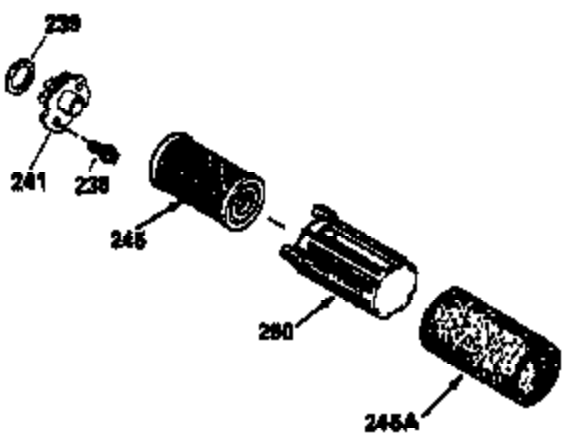

VIEW 3 OF 3

Ref #	Part Number	Qty	Description
19	31361		Spring, Extension
69	35261		* Gasket, Mounting flange
71	34837		Bushing, Flange
104	34836		Bushing, Cylinder
118	730194		Rope Guide Kit (Use as required)
167	650688		Screw, 10-32 x 1" (Drilled thru)
168	32924		Spring, Speed adjusting screw
182	6201		Screw, 1/4-28 x 7/8"
185	31384A		Pipe, Intake (Incl. 224)
186	34358		Link, Governor spring
189A	650837		Screw, 10-32 x 1/4"
201	33150		Bracket, Over-ride
206	610973		Terminal (Use as required)
209	30200		Screw, 10-24 x 9/16"
223	650451		Screw, 1/4-20 x 1"
237A	35098		Adapter, Air cleaner
238	650806		Screw, 10-32 x 5/8"
239	34338		* Gasket, Air cleaner
240B	35100		Body, Air cleaner
243	650738		Screw, 1/4-20 x 5/8"
245B	35102		Filter, Air cleaner
246B	35103		Element, Air cleaner
246E	35435		Filter, Pre-air (Use as required)
248B	35101		Tube, Air cleaner
250B	35104		Cover, Air cleaner
251	650513		Nut, Wing, 1/4-20
260B	35564		Housing, Blower
274	26754A		* Gasket, Exhaust (Use as required)
275A	391019		Muffler
276	33753		Plate, Locking
277A	30063		Screw, Torx T-30, 1/4-20 x 1/2" (Use as req.)
277	650795		Screw, 1/4-20 x 2-1/4" (Use as required)
277	650774		Screw, 1/4-20 x 2-3/8" (Use as required)
277	792005		Screw, 1/4-20 x 2-1/2" (Use as required)
287B	650884		Screw, 8-32 x 1/2"
330	34970		Wire Harness
361A	650841		Washer
361	650831		Screw, 1/4-20 x 15/32"
370H	34387		Decal, Instruction (Optional)
370J	34870		Decal, Instruction (Optional)
390B	590635		Rewind Starter (Refer to Division 5, Section C, page 34 or Fiche 8A, Grid G-5 for breakdown)
410	730574		Debris Screen Kit(Incl.370H,411-413)(Opt.)
411	35596		Screen, Debris (Optional)
412	35597		Bracket, Debris screen (Optional)
413	650910		Screw, 8-32 x 1/4 (Optional)
415	730162		Muffler Adapter Kit(Incl.274,277)(Use as req)
425	730571		Starter Muff Kit (Incl.370J,426,427)(Opt.)
426	32203		Starter Air Cleaner (Optional)
427	32204		Starter Air Cleaner Bracket (Optional)
436	611006		Stator Plate Ass'y.(Incl.377,378,437, 442-448)
437	30551		Spring, Breaker box cover
438	610947		Cover, Dust
439	610955		Gasket, Stator cover
440	30992		Cam, Breaker
442	610385		Washer
443	610408		Nut, 8-32