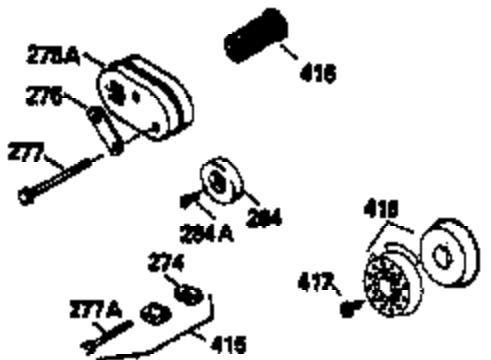

VIEW 3 OF 3

Ref #	Part Number	Qty	Description
19	31361		Spring, Extension
69	35261		* Gasket, Mounting flange
71	34837		Bushing, Flange
104	34836		Bushing, Cylinder
118	730194		Rope Guide Kit (Use as required)
167	650688		Screw, 10-32 x 1" (Drilled thru)
168	32924		Spring, Speed adjusting screw
182	6201		Screw, 1/4-28 x 7/8"
185	31384A		Pipe, Intake (Incl. 224)
186	34358		Link, Governor spring
189A	650837		Screw, 10-32 x 1/4"
201	33150		Bracket, Over-ride
206	610973		Terminal (Use as required)
209	30200		Screw, 10-24 x 9/16"
223	650451		Screw, 1/4-20 x 1"
237A	35098		Adapter, Air cleaner
238	650806		Screw, 10-32 x 5/8"
239	34338		* Gasket, Air cleaner
240B	35100		Body, Air cleaner
243	650738		Screw, 1/4-20 x 5/8"
245B	35102		Filter, Air cleaner
246B	35103		Element, Air cleaner
246E	35435		Filter, Pre-air (Use as required)
248B	35101		Tube, Air cleaner
250B	35104		Cover, Air cleaner
251	650513		Nut, Wing, 1/4-20
260B	35564		Housing, Blower
274	26754A		* Gasket, Exhaust (Use as required)
275A	391019		Muffler
276	33753		Plate, Locking
277A	30063		Screw, Torx T-30, 1/4-20 x 1/2" (Use as req.)
277	650795		Screw, 1/4-20 x 2-1/4" (Use as required)
277	650774		Screw, 1/4-20 x 2-3/8" (Use as required)
277	792005		Screw, 1/4-20 x 2-1/2" (Use as required)
287B	650884		Screw, 8-32 x 1/2"
330	34970		Wire Harness
361A	650841		Washer
361	650831		Screw, 1/4-20 x 15/32"
370H	34387		Decal, Instruction (Optional)
370J	34870		Decal, Instruction (Optional)
390B	590635		Rewind Starter (Refer to Division 5, Section C, page 34 or Fiche 8A, Grid G-5 for breakdown)
410	730574		Debris Screen Kit(Incl.370H,411-413)(Opt.)
411	35596		Screen, Debris (Optional)
412	35597		Bracket, Debris screen (Optional)
413	650910		Screw, 8-32 x 1/4 (Optional)
415	730162		Muffler Adapter Kit(Incl.274,277)(Use as req)
425	730571		Starter Muff Kit (Incl.370J,426,427)(Opt.)
426	32203		Starter Air Cleaner (Optional)
427	32204		Starter Air Cleaner Bracket (Optional)
436	611006		Stator Plate Ass'y.(Incl.377,378,437, 442-448)
437	30551		Spring, Breaker box cover
438	610947		Cover, Dust
439	610955		Gasket, Stator cover
440	30992		Cam, Breaker
442	610385		Washer
443	610408		Nut, 8-32