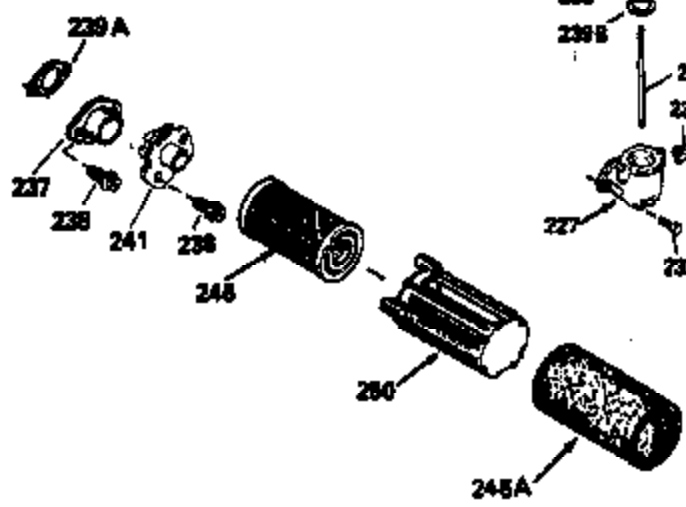

Ref #	Part Number	Qty	Description
235	35533	1	Air Cleaner Elbow Fitting
243	650940	2	Screw, 10-32 x 3/4"
245	34782	1	Air Cleaner Filter
245A	34783	1	Air Cleaner Filter
250	35535	1	Air Cleaner Cover
284A	650760	1	Screw, 8-32 x 3/8"
284	34422	1	Muffler Deflector
287	650884	2	Screw, 8-32 x 1/2"
298	28763	3	Screw, 10-32 x 35/64"
301	33032	1	Fuel Cap
370	34686	1	Name Decal

ILLUSTRATION SHOWS TYPICAL PARTS ONLY. ORDER BY PART NUMBER. PARTS NOT LISTED ARE SUPPLIED BY OEM.

VIEW 3 OF 3