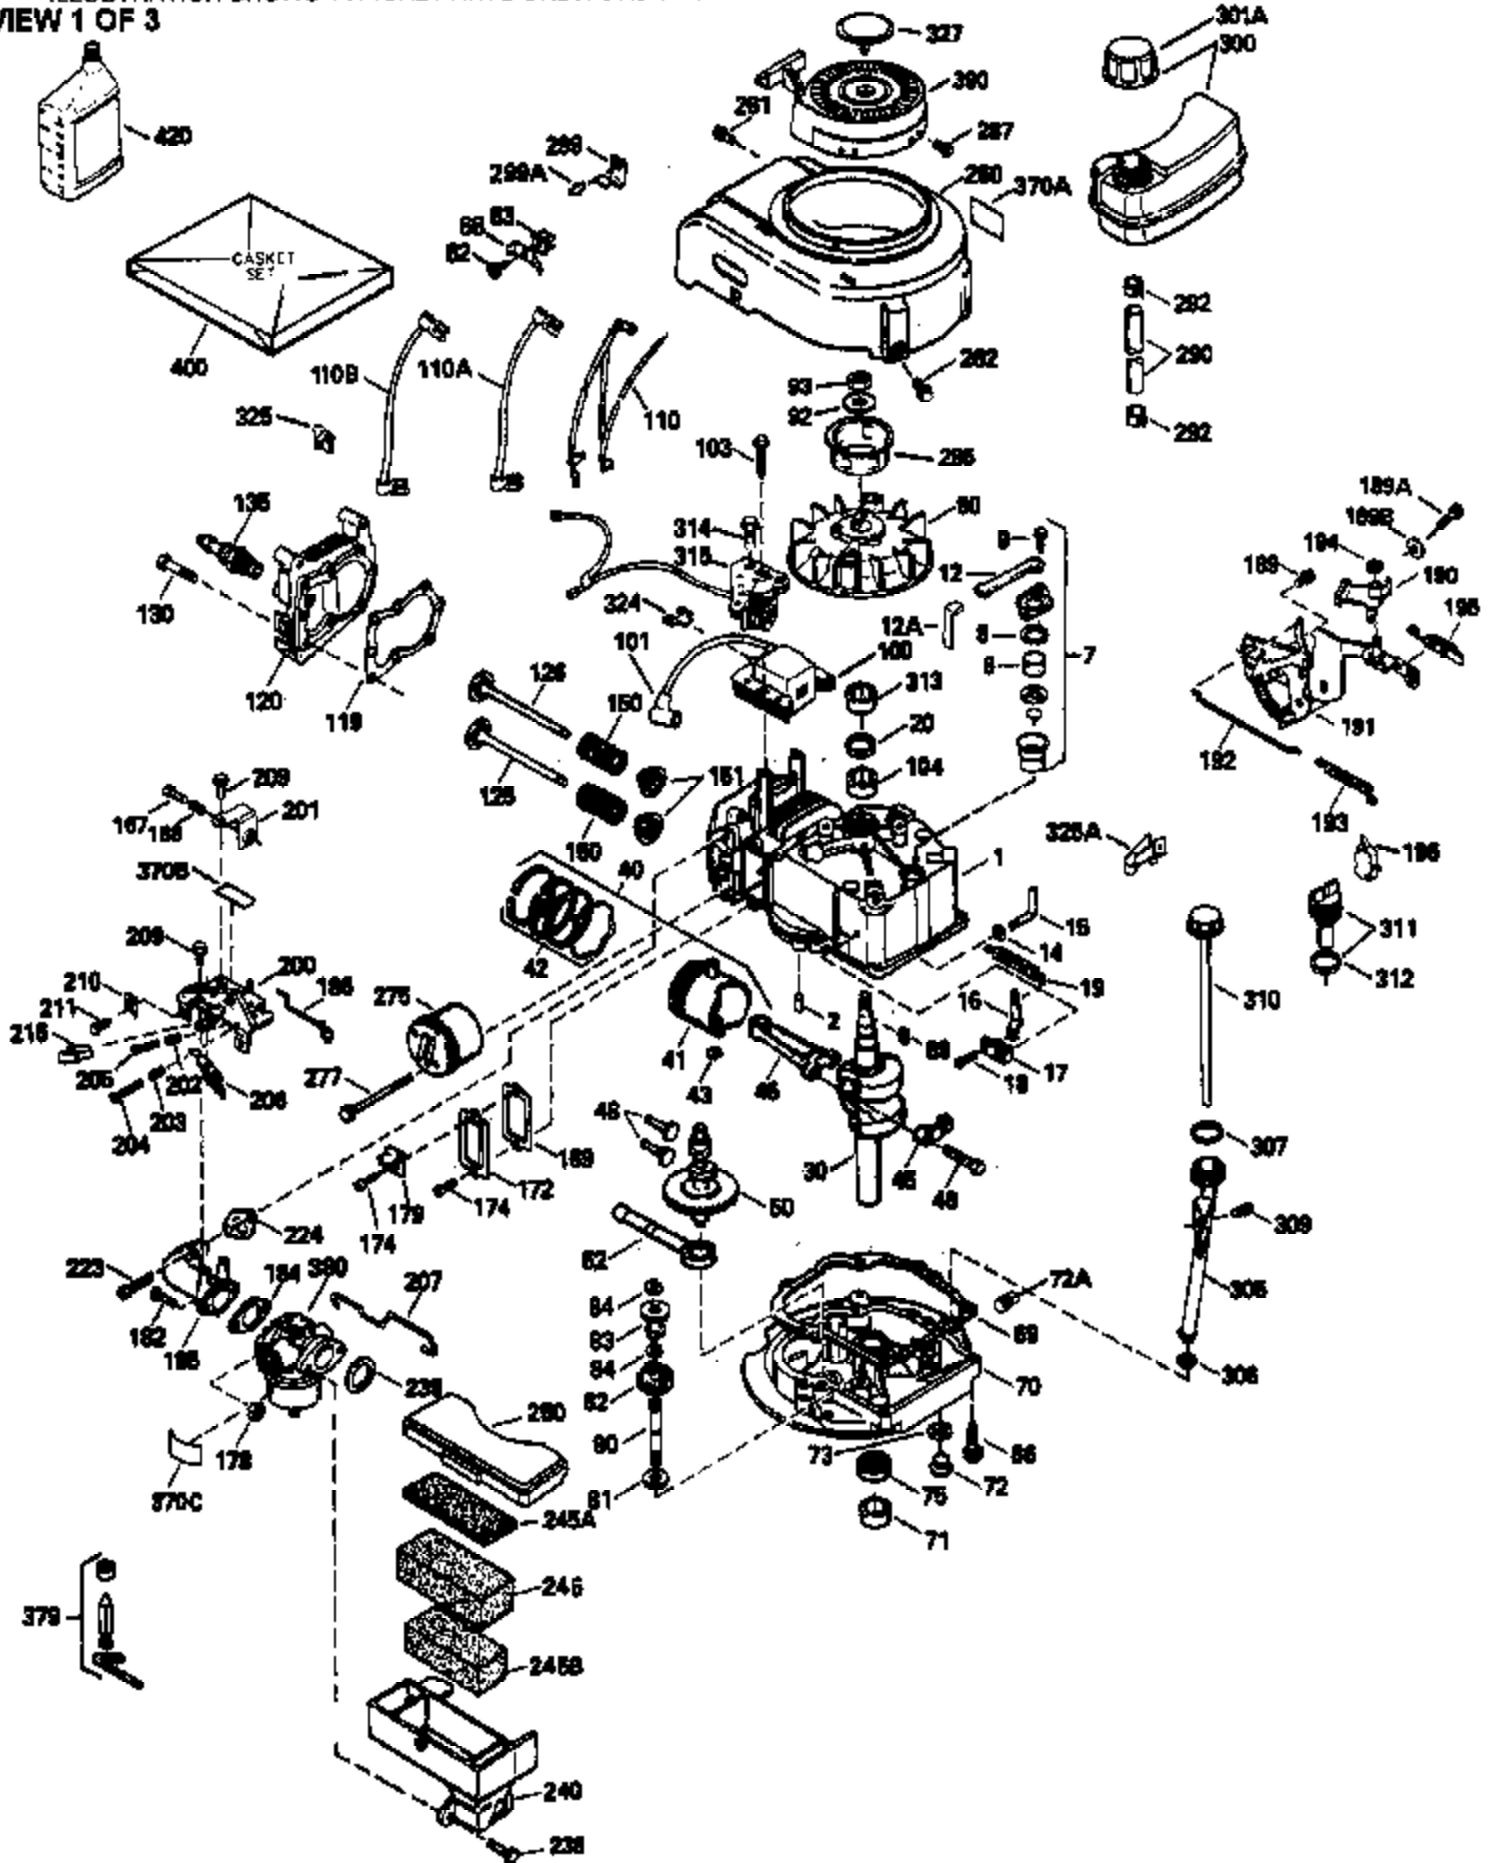

ILLUSTRATION SHOWS TYPICAL PARTS ONLY. ORDER BY PART NUMBER. PARTS NOT LISTED ARE SUPPLIED BY OEM.
VIEW 1 OF 3

Ref #	Part Number	Qty	Description
1	35001	1	Cylinder (Incl. 2 & 20)
2	26727	2	Dowel Pin
6	33734	1	Breather Element
7	34214A	1	Breather Ass'y. (Incl. 6, 8 & 9)
8	33735	1	* Breather Gasket
9	30200	2	Screw, 10-24 x 9/16"
12	33886	1	Breather Tube
14	28277	1	Washer
15	30589	1	Governor Rod (Incl. 14)
16	31383A	1	Governor Lever
17	31335	1	Governor Lever Clamp
18	650548	1	Screw, 8-32 x 5/16"
19	33578	1	Extension Spring
20	32600	1	Oil Seal
30	34570A	1	Crankshaft
40	35544A	1	Piston, Pin & Ring Set (Std.)
40	35545A	1	Piston, Pin & Ring Set (.010" OS)
40	35546	1	Piston, Pin & Ring Set (.020" OS)
41	35541	1	Piston & Pin Ass'y. (Std.) (Incl. 43)
41	35542	1	Piston & Pin Ass'y. (.010" OS) (Incl. 43)
41	35543	1	Piston & Pin Ass'y. (.020" OS) (Incl. 43)
42	35547A	1	Ring Set (Std.)
42	35548A	1	Ring Set (.010" OS)
42	35549	1	Ring Set (.020" OS)
43	20381	2	Piston Pin Retaining Ring
45	32875	1	Connecting Rod Ass'y. (Incl. 46)
46	32610A	2	Connecting Rod Bolt
48	27241	2	Valve Lifter
50	33553	1	Camshaft (MCR)
52	29914	1	Oil Pump Ass'y.
69	35261	1	* Mounting Flange Gasket
70	34790C	1	Mounting Flange (Incl. 71, 72 & 75)
71	34837	1	Crankshaft Bushing
72A	9556	1	Oil Drain Plug
72	30572	1	Oil Drain Plug
75	27897	1	Oil Seal
80	30574	1	Governor Shaft
81	30590A	1	Washer
82	30591	1	Governor Gear Ass'y. (Incl. 81)
83	30588A	1	Governor Spool
84	29193	2	Retaining Ring
86	650488	6	Screw, 1/4-20 x 1-1/4"
89	611004	1	Flywheel Key
90	611112	1	Flywheel
92	650815	1	Belleville Washer
93	650816	1	Flywheel Nut
100	34443A	1	Solid State Ignition
101	610118	1	Spark Plug Cover
103	650814	2	Screw, Torx T-15, 10-24 x 1"
104	34836	1	Crankshaft Bushing
110	35182	1	Ground Wire
119	33015A	1	* Cylinder Head Gasket
120	34342	1	Cylinder Head
125	34776	1	Exhaust Valve (Std.) (Incl. 151)
125	29315C	1	Exhaust Valve (1/32" OS) (Incl. 151)
126	29314B	1	Intake Valve (Std.) (Incl. 151)
126	29315C	1	Intake Valve (1/32" OS) (Incl. 151)
130	6021A	8	Screw, 5/16-18 x 1-1/2"