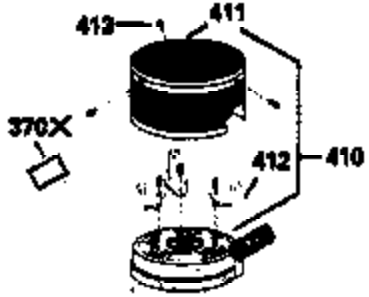

Ref #	Part Number	Qty	Description
235	35533	1	Air Cleaner Elbow Fitting
243	650940	2	Screw, 10-32 x 3/4"
245	34782	1	Air Cleaner Filter
245A	34783	1	Air Cleaner Filter
250	35535	1	Air Cleaner Cover
284A	650760	1	Screw, 8-32 x 3/8"
284	34422	1	Muffler Deflector
287	650884	2	Screw, 8-32 x 1/2"
298	28763	3	Screw, 10-32 x 35/64"
301	33032	1	Fuel Cap
370	34686	1	Name Decal

ILLUSTRATION SHOWS TYPICAL PARTS ONLY. ORDER BY PART NUMBER. PARTS NOT LISTED ARE SUPPLIED BY OEM.

VIEW 3 OF 3