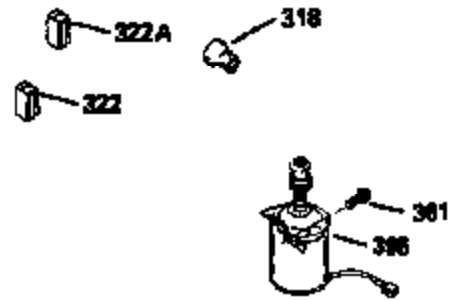

Ref #	Part Number	Qty	Description
235	35533	1	Air Cleaner Elbow Fitting
243	650940	2	Screw, 10-32 x 3/4"
245	34782	1	Air Cleaner Filter
245A	34783	1	Air Cleaner Filter
250	35535	1	Air Cleaner Cover
284A	650760	1	Screw, 8-32 x 3/8"
284	34422	1	Muffler Deflector
287	650884	2	Screw, 8-32 x 1/2"
298	28763	3	Screw, 10-32 x 35/64"
301	33032	1	Fuel Cap
370	34686	1	Name Decal

ILLUSTRATION SHOWS TYPICAL PARTS ONLY. ORDER BY PART NUMBER. PARTS NOT LISTED ARE SUPPLIED BY OEM.

VIEW 3 OF 3