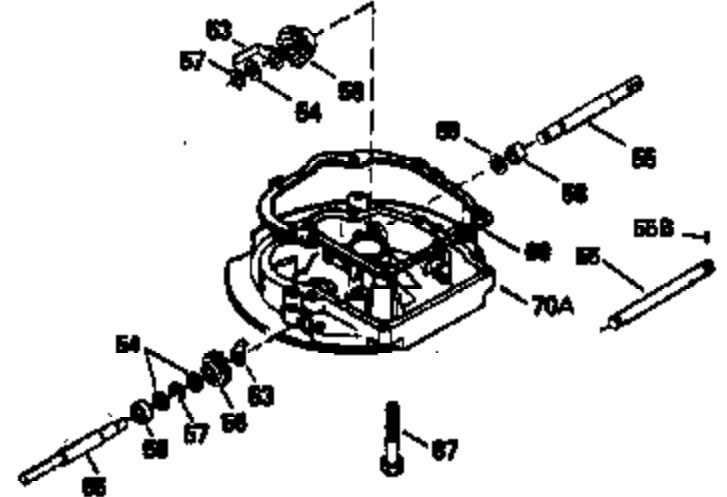

Ref #	Part Number	Qty	Description
235	35533	1	Air Cleaner Elbow Fitting
243	650940	2	Screw, 10-32 x 3/4"
245	34782	1	Air Cleaner Filter
245A	34783	1	Air Cleaner Filter
250	35535	1	Air Cleaner Cover
284A	650760	1	Screw, 8-32 x 3/8"
284	34422	1	Muffler Deflector
287	650884	2	Screw, 8-32 x 1/2"
298	28763	3	Screw, 10-32 x 35/64"
301	33032	1	Fuel Cap
370	34686	1	Name Decal

ILLUSTRATION SHOWS TYPICAL PARTS ONLY. ORDER BY PART NUMBER. PARTS NOT LISTED ARE SUPPLIED BY OEM.

VIEW 3 OF 3