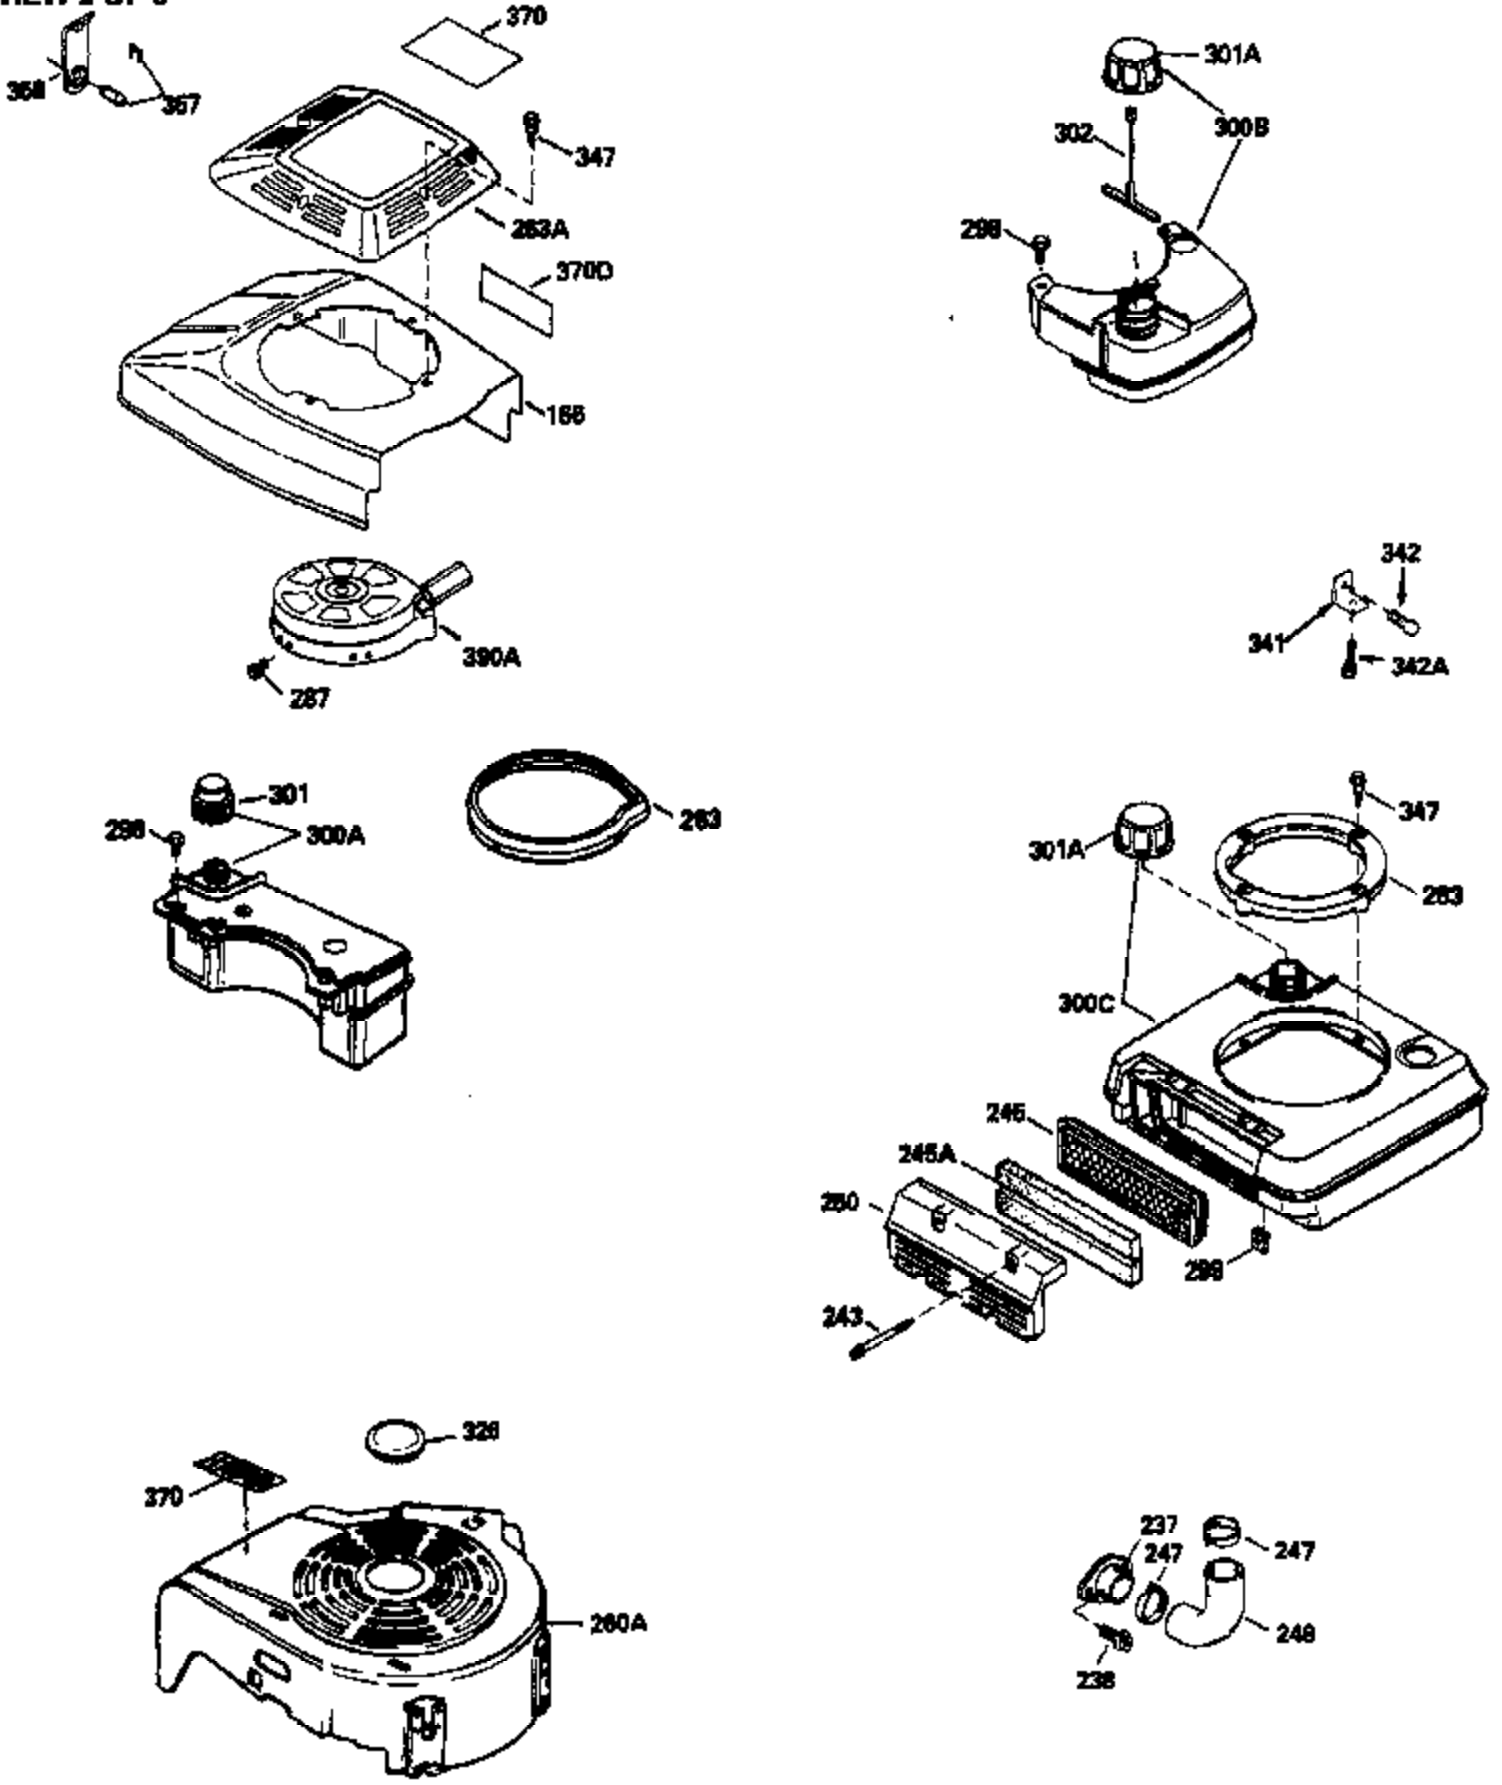

ILLUSTRATION SHOWS TYPICAL PARTS ONLY. ORDER BY PART NUMBER. PARTS NOT LISTED ARE SUPPLIED BY OEM.
VIEW 2 OF 3

Ref #	Part Number	Qty	Description
235	35533	1	Air Cleaner Elbow Fitting
243	650940	2	Screw, 10-32 x 3/4"
245	34782	1	Air Cleaner Filter
245A	34783	1	Air Cleaner Filter
250	35535	1	Air Cleaner Cover
284A	650760	1	Screw, 8-32 x 3/8"
284	34422	1	Muffler Deflector
287	650884	2	Screw, 8-32 x 1/2"
298	28763	3	Screw, 10-32 x 35/64"
301	33032	1	Fuel Cap
370	34686	1	Name Decal