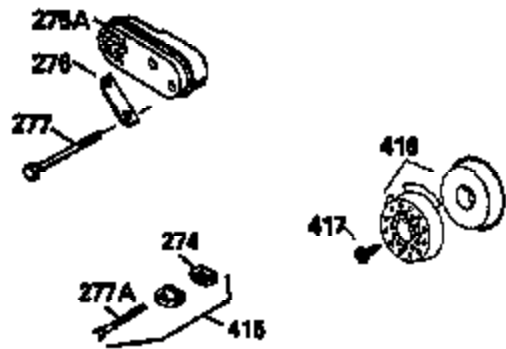

Ref #	Part Number	Qty	Description
235	35533	1	Air Cleaner Elbow Fitting
243	650940	2	Screw, 10-32 x 3/4"
245	34782	1	Air Cleaner Filter
245A	34783	1	Air Cleaner Filter
250	35535	1	Air Cleaner Cover
284A	650760	1	Screw, 8-32 x 3/8"
284	34422	1	Muffler Deflector
287	650884	2	Screw, 8-32 x 1/2"
298	28763	3	Screw, 10-32 x 35/64"
301	33032	1	Fuel Cap
370	34686	1	Name Decal

ILLUSTRATION SHOWS TYPICAL PARTS ONLY. ORDER BY PART NUMBER. PARTS NOT LISTED ARE SUPPLIED BY OEM.

VIEW 3 OF 3