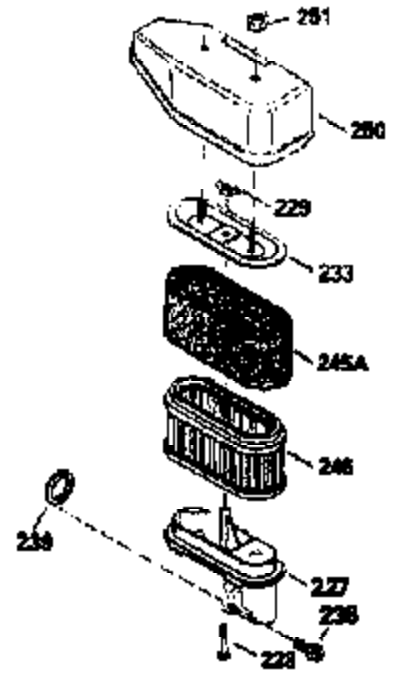

Ref #	Part Number	Qty	Description
235	35533	1	Air Cleaner Elbow Fitting
243	650940	2	Screw, 10-32 x 3/4"
245	34782	1	Air Cleaner Filter
245A	34783	1	Air Cleaner Filter
250	35535	1	Air Cleaner Cover
284A	650760	1	Screw, 8-32 x 3/8"
284	34422	1	Muffler Deflector
287	650884	2	Screw, 8-32 x 1/2"
298	28763	3	Screw, 10-32 x 35/64"
301	33032	1	Fuel Cap
370	34686	1	Name Decal

ILLUSTRATION SHOWS TYPICAL PARTS ONLY. ORDER BY PART NUMBER. PARTS NOT LISTED ARE SUPPLIED BY OEM.

VIEW 3 OF 3