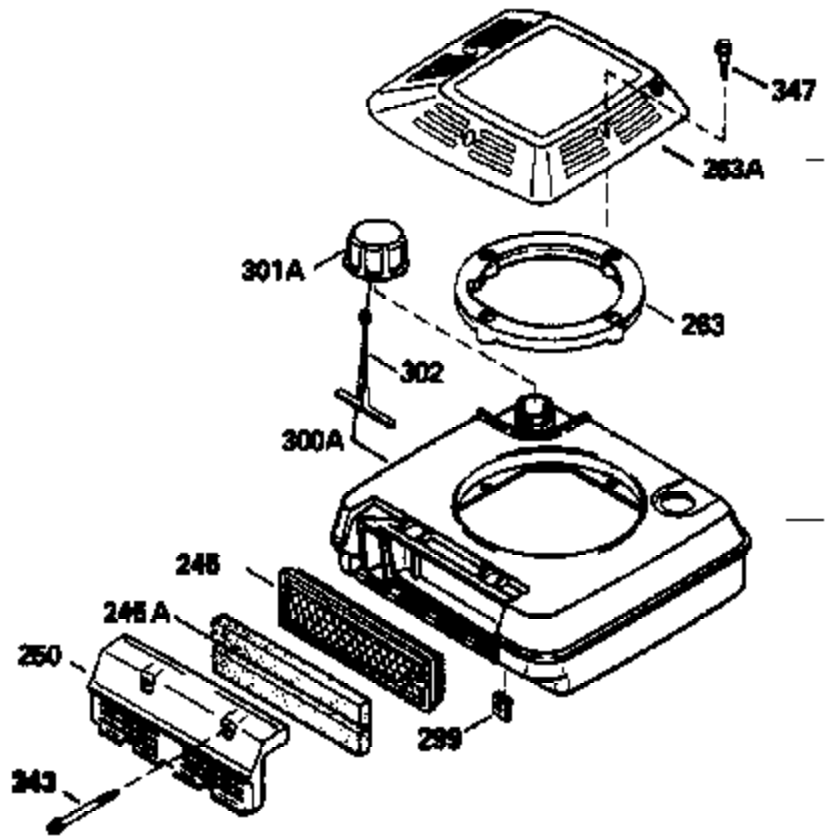

Ref #	Part Number	Qty	Description
287B	650884		Screw, 8-32 x 1/2"
290	34357		Fuel Line (Epichlorohydrin 6-3/4")(17 cm)
290	29774		Fuel Line(Braided 8-1/4")(21 cm)(Use as req.)
290	30705		Fuel Line (Braided 16")(40 cm)(Use as req.)
290	30962		Fuel Line (Braided 32")(81 cm)(Use as req.)
292	26460		Clamp, Fuel line
298	28763		Screw, 10-32 x 35/64"
301	33032		Fuel Cap (Use as required)
305	35577		Tube, Oil fill
306	34265		Gasket, Oil fill tube
306	34282		"O" Ring (This "O" ring is required with metal fill tube only when replacement mounting flange with .777 dia. oil fill hole has been used.)
307	35499		"O" Ring
309	650562		Screw, 10-32 x 1/2"
310	35578		Dipstick
313	34080		Spacer, Flywheel key
327	35392		Plug, Starter
330	34970		Wire Harness
361A	650841		Washer
370H	34387		Decal, Instruction (Optional)
370E	34704		Decal, Air cleaner
370J	34870		Decal, Instruction (Optional)
370A	34346		Decal, Instruction
379	631021		Inlet Needle, Seat & Clip Assy.
380	632090		Carburetor (Incl. 184) (Refer to Division 5, Section A, page A1-14 or Fiche 8A, Grid E-1 for breakdown)
390B	590635		Rewind Starter (Refer to Division 5, Section C, page 34 or Fiche 8A, Grid G-5 for breakdown)
400	33238D		* Gasket Set (Incl. items marked *)
420	730225		SAE 30, 4-Cycle Engine Oil (Quart)
425	730571		Starter Muff Kit (Incl.370J,426,427)(Opt.)
426	32203		Starter Air Cleaner (Optional)
427	32204		Starter Air Cleaner Bracket (Optional)
436	611006		Stator Plate Ass'y.(Incl.377,378,437, 442-448)
437	30551		Spring, Breaker box cover
438	610947		Cover, Dust
439	610955		Gasket, Stator cover
440	30992		Cam, Breaker
442	610385		Washer
443	610408		Nut, 8-32
444	29181		Breaker Fastening Screw & Washer
445	610593		Condenser Fastening Screw
446	33356		Terminal, Ground

VIEW 2 OF 3