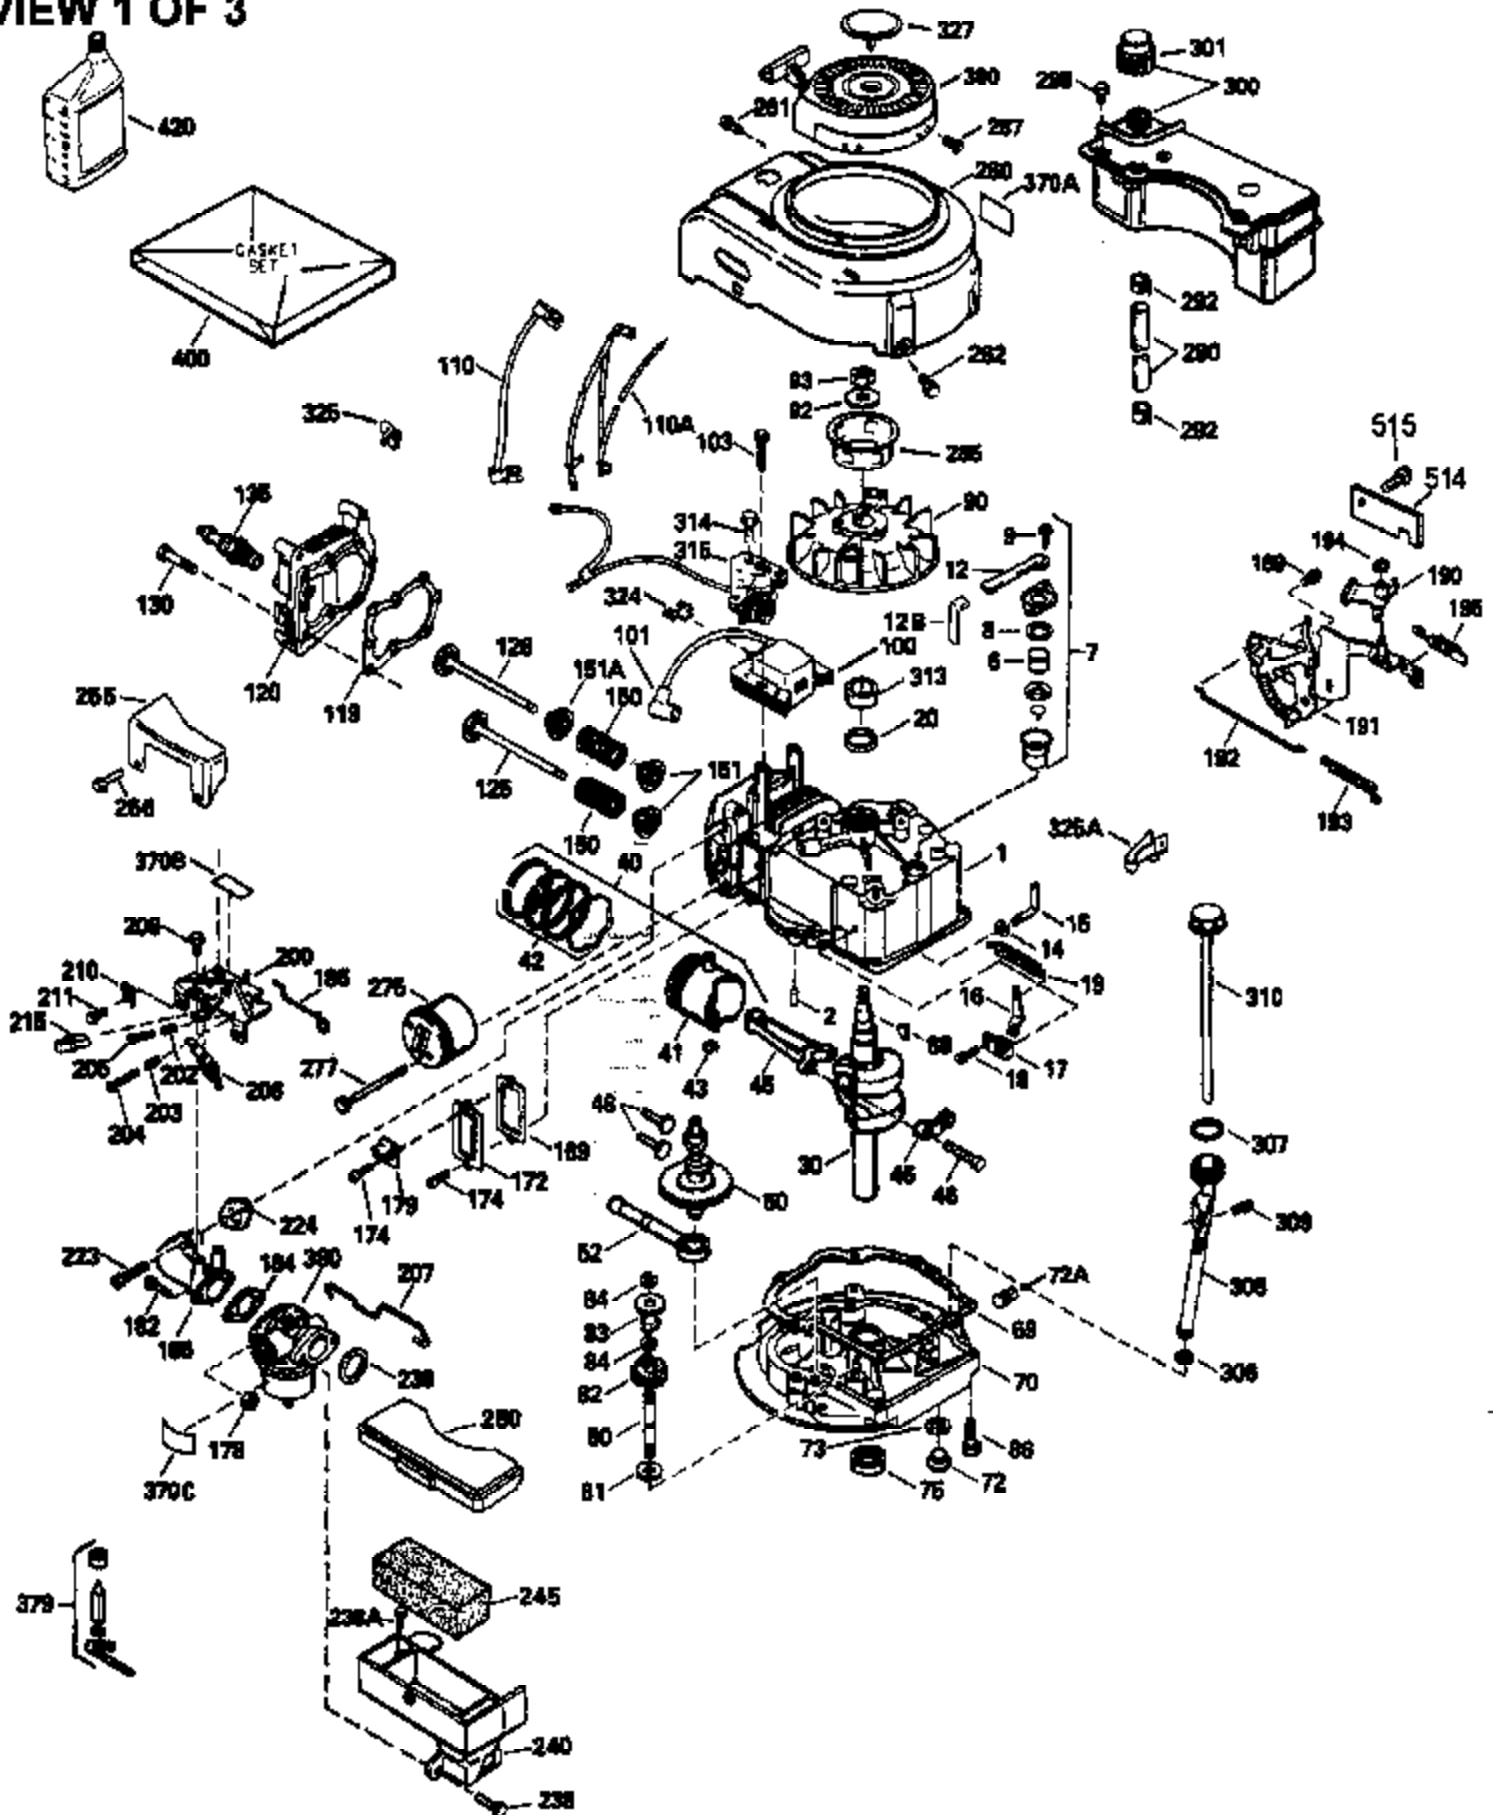

VIEW 1 OF 3

Ref #	Part Number	Qty	Description
1	35001		Cylinder (Incl.2,20,104)(2-5/8")(C I)
2	26727		Pin, Dowel
6	33734		Element, Breather
7	34214A		Breather Ass'y. (Incl. 6, 8, 9, 12 , & 12A)
8	33735		* Gasket, Breather
9	30200		Screw, 10-24 x 9/16"
12	33886		Tube, Breather
14	28277		Washer, Flat
15	30589		Rod, Governor (Incl. 14)
16	31383A		Lever, Governor
17	31335		Clamp, Governor lever
18	650548		Screw, 8-32 x 5/16"
19	31386		Spring, Governor
20	32600		Seal, Oil
30	34570A		Crankshaft
40	35544		Piston, Pin & Ring Set (Std.) (2-5/8" Bore)
40	35545		Piston, Pin & Ring Set (.010" OS)
40	35546		Piston, Pin & Ring Set (.020" OS)
41	35541		Piston & Pin Ass'y. (Incl. 43)(Std.) (2-5/8")
41	35542		Piston & Pin Ass'y. (Incl. 43) (.010" OS)
41	35543		Piston & Pin Ass'y. (Incl. 43) (.020" OS)
42	35547		Ring Set (Std.) (2-5/8" Bore)
42	35548		Ring Set (.010" OS)
42	35549		Ring Set (.020" OS)
43	20381		Ring, Piston pin retaining
45	32875		Rod Assy., Connecting (Incl. 46)
46	32610A		Bolt, Connecting rod
48	27241		Lifter, Valve
50	33553		Camshaft (MCR)
52	29914		Oil Pump Assy.
69	35261		* Gasket, Mounting flange
70	34790C		Flange Ass'y. (Incl.71, 72, 72A, 73, 75 & 80)
71	34837		Bushing, Flange
72	30572		Plug, Oil drain (Incl. 73)
73	28833		* Drain Plug Gasket (Not req. W/plastic plug)
75	27897		Seal, Oil
80	30574		Shaft, Governor
81	30590A		Washer, Flat
82	30591		Gear Assy., Governor (Incl. 81)
83	30588A		Spool, Governor
84	29193		Ring, Retaining
86	650488		Screw, 1/4-20 x 1-1/4"
89	611004		Flywheel Key
90	611044		Flywheel
92	650815		Washer, Belleville
93	650816		Nut, Flywheel
100	34443A		Solid State Ignition
100	730207		Magneto-to-Solid State Conv. Kit (Includes solid state module, solid state flywheel key, and instructions.) (Use as required on external ignition engines only.)
101	610118		Cover, Spark plug (Use as required)
103	650814		Screw, Torx T-15, 10-24 x 1"
104	34836		Bushing, Cylinder
110A	35017		Harness Assy.
118	730194		Rope Guide Kit (Use as required)
119	33015A		* Gasket, Head
120	34342		Head, Cylinder