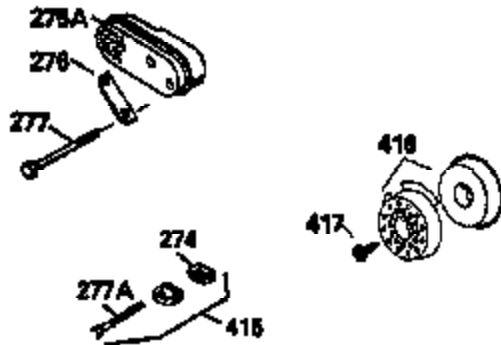

Ref #	Part Number	Qty	Description
225	35043	1	Carburetor Tube
235	35533	1	Air Cleaner Elbow Fitting
243	650940	2	Screw, 10-32 x 3/4"
245	34782	1	Air Cleaner Filter
245A	34783	1	Air Cleaner Filter
250	35535	1	Air Cleaner Cover
287	650884	2	Screw, 8-32 x 1/2"
298	28763	3	Screw, 10-32 x 35/64"
301	33032	1	Fuel Cap
370	34704	1	Instruction Decal

ILLUSTRATION SHOWS TYPICAL PARTS ONLY. ORDER BY PART NUMBER. PARTS NOT LISTED ARE SUPPLIED BY OEM.

VIEW 3 OF 3