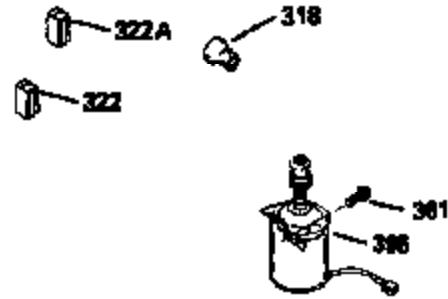

Ref #	Part Number	Qty	Description
225	35043	1	Carburetor Tube
235	35533	1	Air Cleaner Elbow Fitting
243	650940	2	Screw, 10-32 x 3/4"
245	34782	1	Air Cleaner Filter
245A	34783	1	Air Cleaner Filter
250	35535	1	Air Cleaner Cover
287	650884	2	Screw, 8-32 x 1/2"
298	28763	3	Screw, 10-32 x 35/64"
301	33032	1	Fuel Cap
370	34704	1	Instruction Decal

ILLUSTRATION SHOWS TYPICAL PARTS ONLY. ORDER BY PART NUMBER. PARTS NOT LISTED ARE SUPPLIED BY OEM.

VIEW 3 OF 3