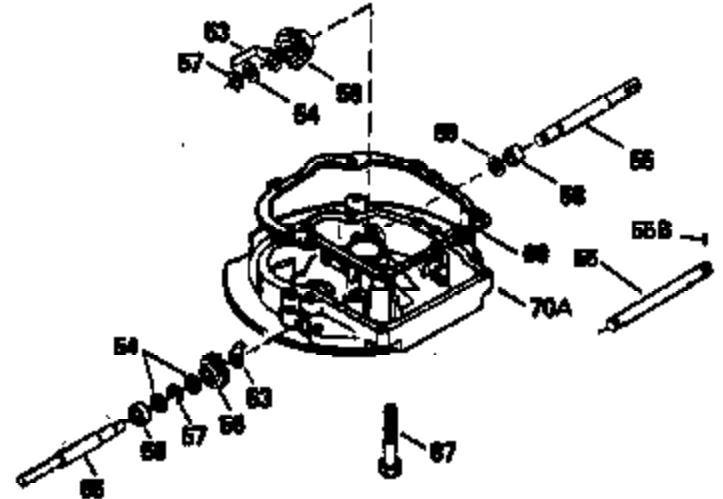

Ref #	Part Number	Qty	Description
225	35043	1	Carburetor Tube
235	35533	1	Air Cleaner Elbow Fitting
243	650940	2	Screw, 10-32 x 3/4"
245	34782	1	Air Cleaner Filter
245A	34783	1	Air Cleaner Filter
250	35535	1	Air Cleaner Cover
287	650884	2	Screw, 8-32 x 1/2"
298	28763	3	Screw, 10-32 x 35/64"
301	33032	1	Fuel Cap
370	34704	1	Instruction Decal

ILLUSTRATION SHOWS TYPICAL PARTS ONLY. ORDER BY PART NUMBER. PARTS NOT LISTED ARE SUPPLIED BY OEM.

VIEW 3 OF 3