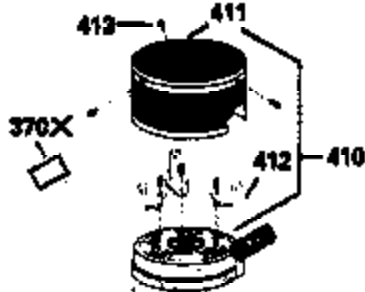

Ref #	Part Number	Qty	Description
225	35043	1	Carburetor Tube
235	35533	1	Air Cleaner Elbow Fitting
243	650940	2	Screw, 10-32 x 3/4"
245	34782	1	Air Cleaner Filter
245A	34783	1	Air Cleaner Filter
250	35535	1	Air Cleaner Cover
287	650884	2	Screw, 8-32 x 1/2"
298	28763	3	Screw, 10-32 x 35/64"
301	33032	1	Fuel Cap
370	34704	1	Instruction Decal

ILLUSTRATION SHOWS TYPICAL PARTS ONLY. ORDER BY PART NUMBER. PARTS NOT LISTED ARE SUPPLIED BY OEM.

VIEW 3 OF 3