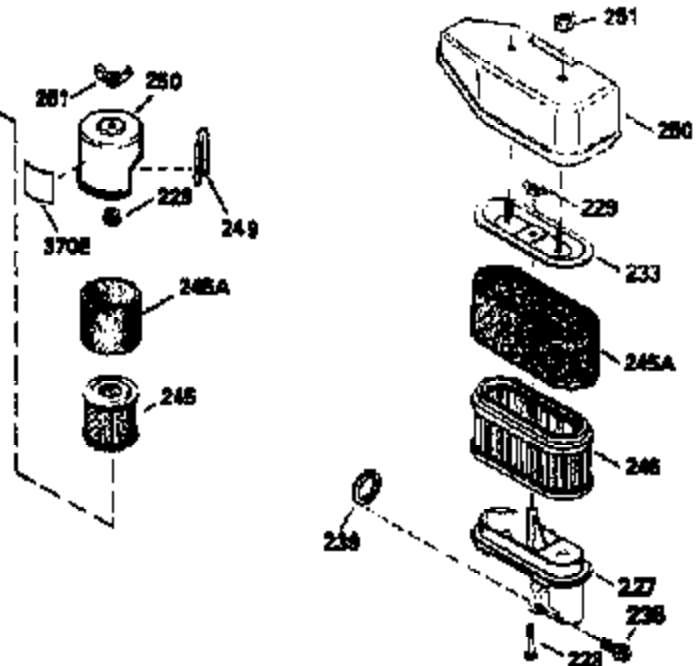

Ref #	Part Number	Qty	Description
225	35043	1	Carburetor Tube
235	35533	1	Air Cleaner Elbow Fitting
243	650940	2	Screw, 10-32 x 3/4"
245	34782	1	Air Cleaner Filter
245A	34783	1	Air Cleaner Filter
250	35535	1	Air Cleaner Cover
287	650884	2	Screw, 8-32 x 1/2"
298	28763	3	Screw, 10-32 x 35/64"
301	33032	1	Fuel Cap
370	34704	1	Instruction Decal

ILLUSTRATION SHOWS TYPICAL PARTS ONLY. ORDER BY PART NUMBER. PARTS NOT LISTED ARE SUPPLIED BY OEM.

VIEW 3 OF 3