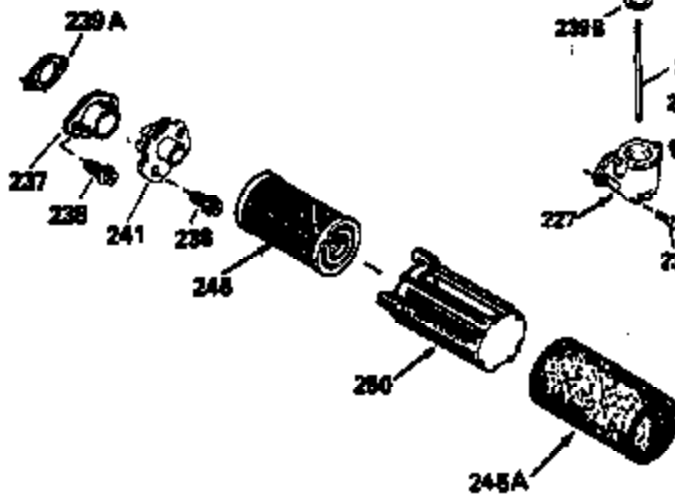

Ref #	Part Number	Qty	Description
225	35043	1	Carburetor Tube
235	35533	1	Air Cleaner Elbow Fitting
243	650940	2	Screw, 10-32 x 3/4"
245	34782	1	Air Cleaner Filter
245A	34783	1	Air Cleaner Filter
250	35535	1	Air Cleaner Cover
287	650884	2	Screw, 8-32 x 1/2"
298	28763	3	Screw, 10-32 x 35/64"
301	33032	1	Fuel Cap
370	34704	1	Instruction Decal

ILLUSTRATION SHOWS TYPICAL PARTS ONLY. ORDER BY PART NUMBER. PARTS NOT LISTED ARE SUPPLIED BY OEM.

VIEW 3 OF 3