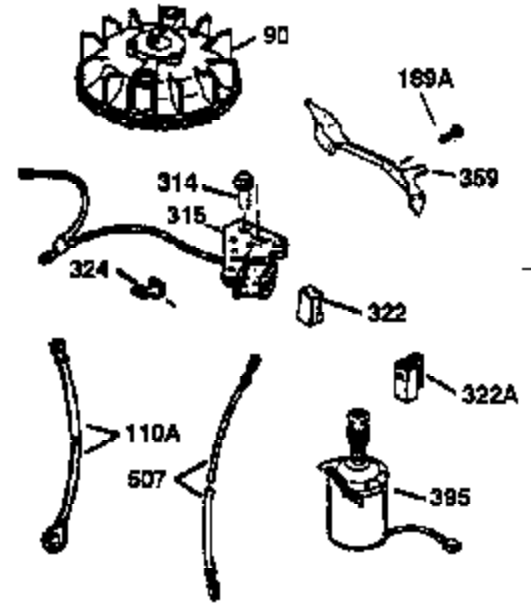

ILLUSTRATION SHOWS TYPICAL PARTS ONLY. ORDER BY PART NUMBER. PARTS NOT LISTED ARE SUPPLIED BY OEM.

VIEW 3 OF 3

Ref #	Part Number	Qty	Description
90	611112	1	Flywheel
238	650932	2	Screw, 10-32 x 49/64"
239	34338	1	* Air Cleaner Gasket
241	35797	1	Air Cleaner Collar
245	35066	1	Air Cleaner Filter
250	35986	1	Air Cleaner Cover
275	34613A	1	Muffler
276	33753	1	Locking Plate
277	650795	2	Screw, 1/4-20 x 2-1/4"