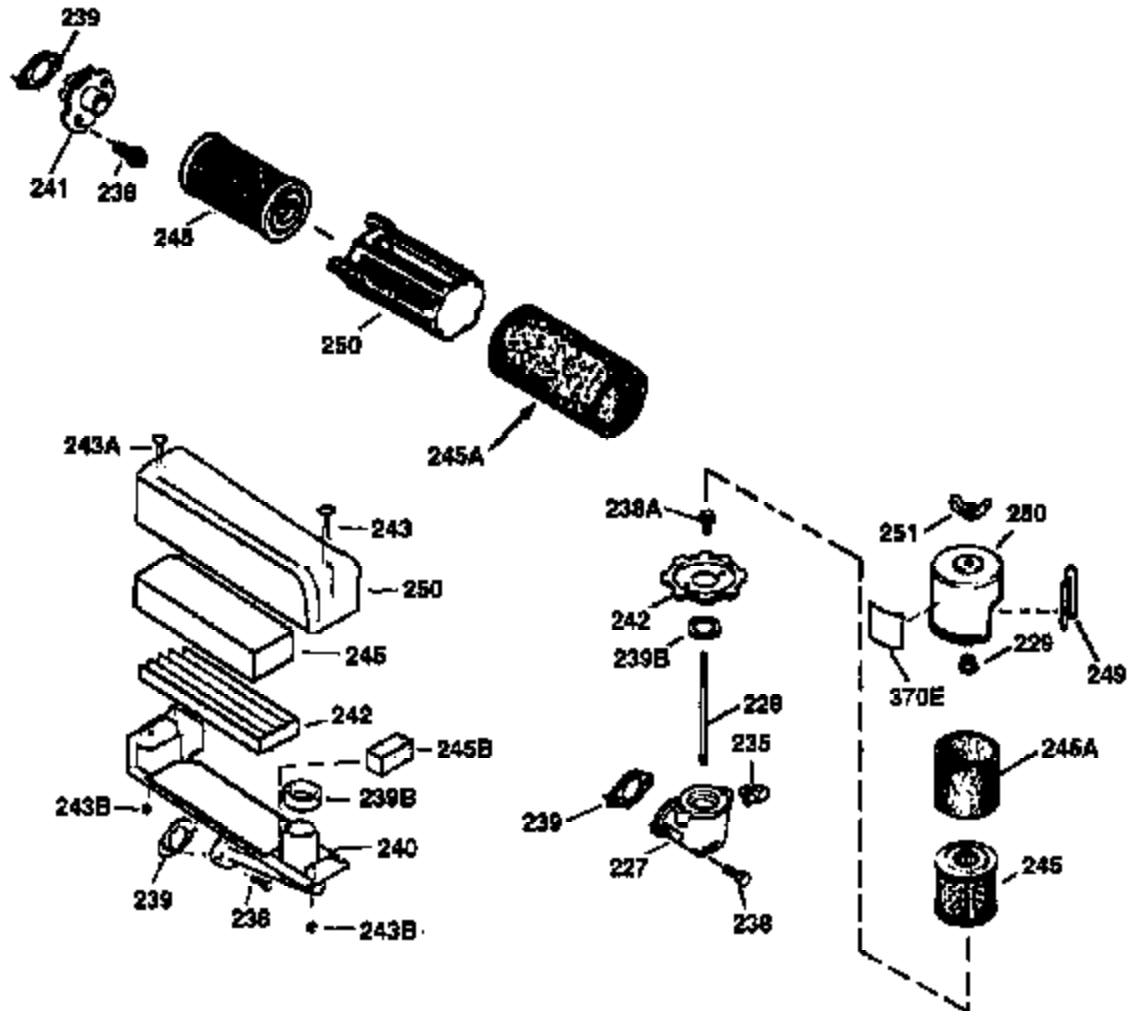

ILLUSTRATION SHOWS TYPICAL PARTS ONLY. ORDER BY PART NUMBER. PARTS NOT LISTED ARE SUPPLIED BY OEM.

VIEW 3 OF 3

Ref #	Part Number	Qty	Description
90	611112	1	Flywheel
238	650932	2	Screw, 10-32 x 49/64"
239	34338	1	* Air Cleaner Gasket
241	35797	1	Air Cleaner Collar
245	35066	1	Air Cleaner Filter
250	35986	1	Air Cleaner Cover
275	34613A	1	Muffler
276	33753	1	Locking Plate
277	650795	2	Screw, 1/4-20 x 2-1/4"