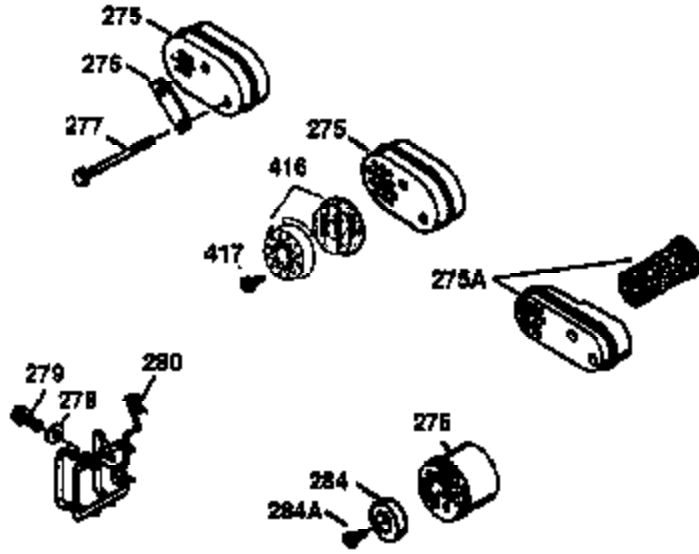

ILLUSTRATION SHOWS TYPICAL PARTS ONLY. ORDER BY PART NUMBER. PARTS NOT LISTED ARE SUPPLIED BY OEM.

VIEW 3 OF 3

Ref #	Part Number	Qty	Description
90	611112	1	Flywheel
238	650932	2	Screw, 10-32 x 49/64"
239	34338	1	* Air Cleaner Gasket
241	35797	1	Air Cleaner Collar
245	35066	1	Air Cleaner Filter
250	35986	1	Air Cleaner Cover
275	34613A	1	Muffler
276	33753	1	Locking Plate
277	650795	2	Screw, 1/4-20 x 2-1/4"