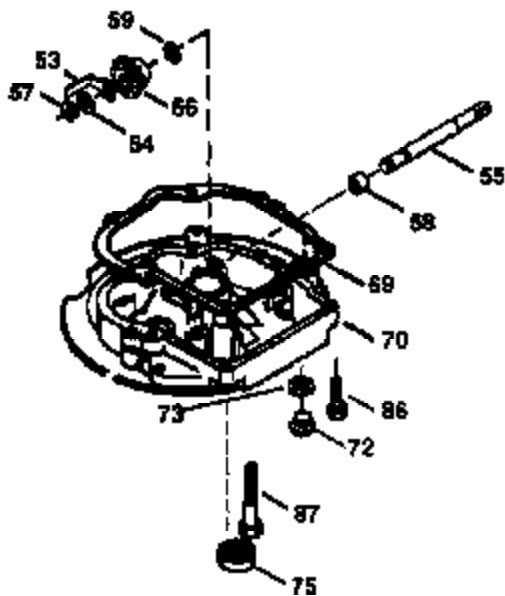

ILLUSTRATION SHOWS TYPICAL PARTS ONLY. ORDER BY PART NUMBER. PARTS NOT LISTED ARE SUPPLIED BY OEM.

VIEW 2 OF 3

Ref #	Part Number	Qty	Description
19	35998	1	Extension Spring
69	35261	1	* Mounting Flange Gasket
70	34311D	1	Mounting Flange (Incl. 72 thru 83)
72	36083	1	Oil Drain Plug
75	27897	1	Oil Seal
86	650488	6	Screw, 1/4-20 x 1-1/4"
182	6201	2	Screw, 1/4-28 x 7/8"
185	31384A	1	Intake Pipe (Incl. 224)
186	36201	1	Governor Link
223	650451	2	Screw, 1/4-20 x 1"
238	650932	2	Screw, 10-32 x 49/64"
239	34338	1	* Air Cleaner Gasket
245	35066	1	Air Cleaner Filter
250	35986	1	Air Cleaner Cover
263	36214	1	Trim Ring
287	650926	2	Screw, 8-32 x 21/64"
300	35586	1	Fuel Tank (Incl. 292 & 301)
301	35355	1	Fuel Cap
390	590686	1	Rewind Starter