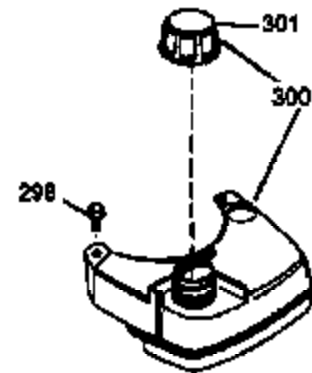

ILLUSTRATION SHOWS TYPICAL PARTS ONLY. ORDER BY PART NUMBER. PARTS NOT LISTED ARE SUPPLIED BY OEM.

VIEW 2 OF 3

Ref #	Part Number	Qty	Description
19	35998	1	Extension Spring
69	35261	1	* Mounting Flange Gasket
70	34311D	1	Mounting Flange (Incl. 72 thru 83)
72	36083	1	Oil Drain Plug
75	27897	1	Oil Seal
86	650488	6	Screw, 1/4-20 x 1-1/4"
182	6201	2	Screw, 1/4-28 x 7/8"
185	31384A	1	Intake Pipe (Incl. 224)
186	36201	1	Governor Link
223	650451	2	Screw, 1/4-20 x 1"
238	650932	2	Screw, 10-32 x 49/64"
239	34338	1	* Air Cleaner Gasket
245	35066	1	Air Cleaner Filter
250	35986	1	Air Cleaner Cover
263	36214	1	Trim Ring
287	650926	2	Screw, 8-32 x 21/64"
300	35586	1	Fuel Tank (Incl. 292 & 301)
301	35355	1	Fuel Cap
390	590686	1	Rewind Starter