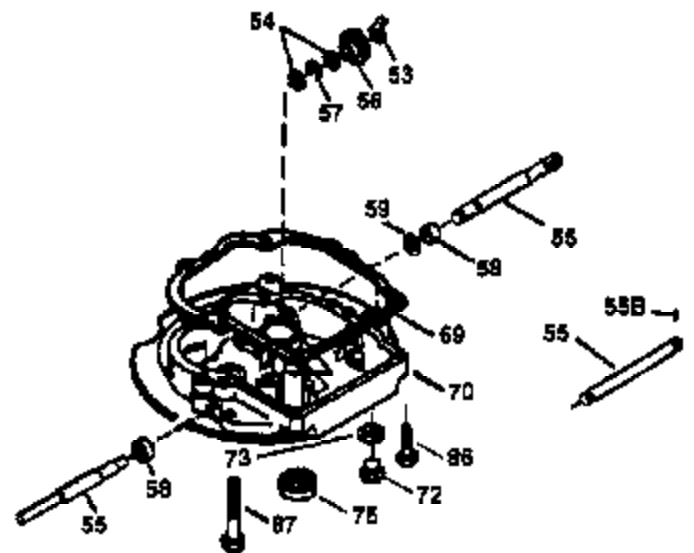

ILLUSTRATION SHOWS TYPICAL PARTS ONLY. ORDER BY PART NUMBER. PARTS NOT LISTED ARE SUPPLIED BY OEM.

VIEW 2 OF 3

Ref #	Part Number	Qty	Description
19	31361	1	Extension Spring
69	35261	1	* Mounting Flange Gasket
70	34311D	1	Mounting Flange (Incl. 72 thru 83)
72	36083	1	Oil Drain Plug
75	27897	1	Oil Seal
86	650488	6	Screw, 1/4-20 x 1-1/4"
182	6201	2	Screw, 1/4-28 x 7/8"
185	31384A	1	Intake Pipe (Incl. 224)
186	34337	1	Governor Link
223	650451	2	Screw, 1/4-20 x 1"
238	650932	2	Screw, 10-32 x 49/64"
239	34338	1	* Air Cleaner Gasket
245	35066	1	Air Cleaner Filter
250	35986	1	Air Cleaner Cover
263	36214	1	Trim Ring
287	650926	2	Screw, 8-32 x 21/64"
300	35586	1	Fuel Tank (Incl. 292 & 301)
301	35355	1	Fuel Cap
390	590686	1	Rewind Starter