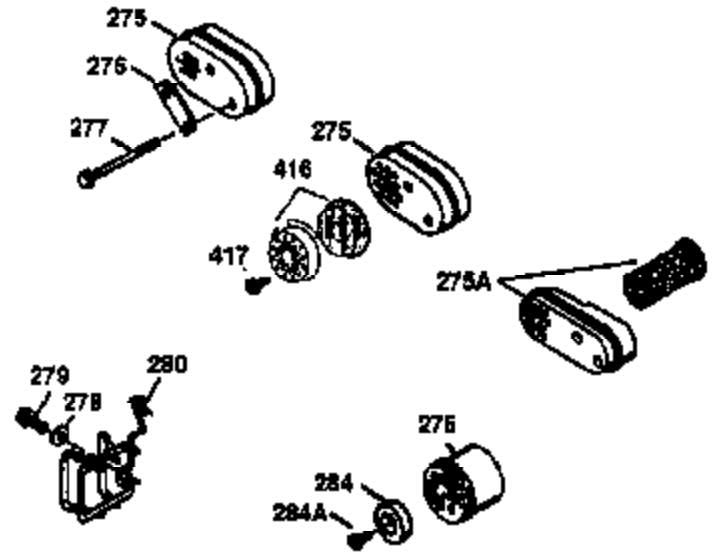

ILLUSTRATION SHOWS TYPICAL PARTS ONLY. ORDER BY PART NUMBER. PARTS NOT LISTED ARE SUPPLIED BY OEM.

VIEW 3 OF 3

Ref #	Part Number	Qty	Description
90	611112	1	Flywheel
238	650932	2	Screw, 10-32 x 49/64"
239	34338	1	* Air Cleaner Gasket
241	35797	1	Air Cleaner Collar
245	35066	1	Air Cleaner Filter
250	35986	1	Air Cleaner Cover
275	35603A	1	Muffler (Incl. 277)
276	33753	1	Locking Plate
277	650795	2	Screw, 1/4-20 x 2-1/4"