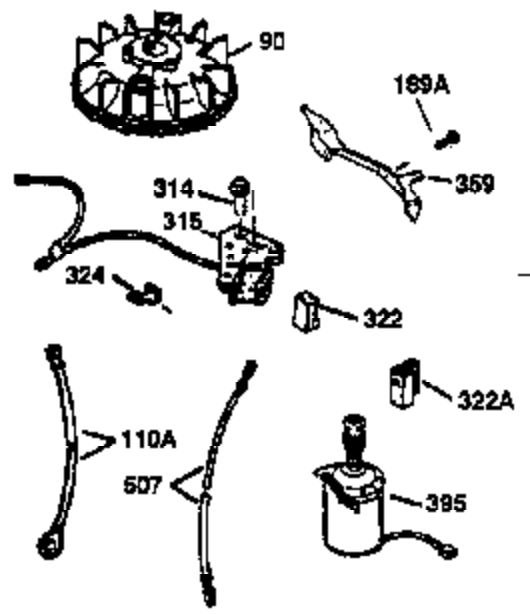

ILLUSTRATION SHOWS TYPICAL PARTS ONLY. ORDER BY PART NUMBER. PARTS NOT LISTED ARE SUPPLIED BY OEM.

VIEW 3 OF 3

Ref #	Part Number	Qty	Description
90	611112	1	Flywheel
238	650932	2	Screw, 10-32 x 49/64"
239	34338	1	* Air Cleaner Gasket
241	35797	1	Air Cleaner Collar
245	35066	1	Air Cleaner Filter
250	35986	1	Air Cleaner Cover
275	35603A	1	Muffler (Incl. 277)
276	33753	1	Locking Plate
277	650795	2	Screw, 1/4-20 x 2-1/4"