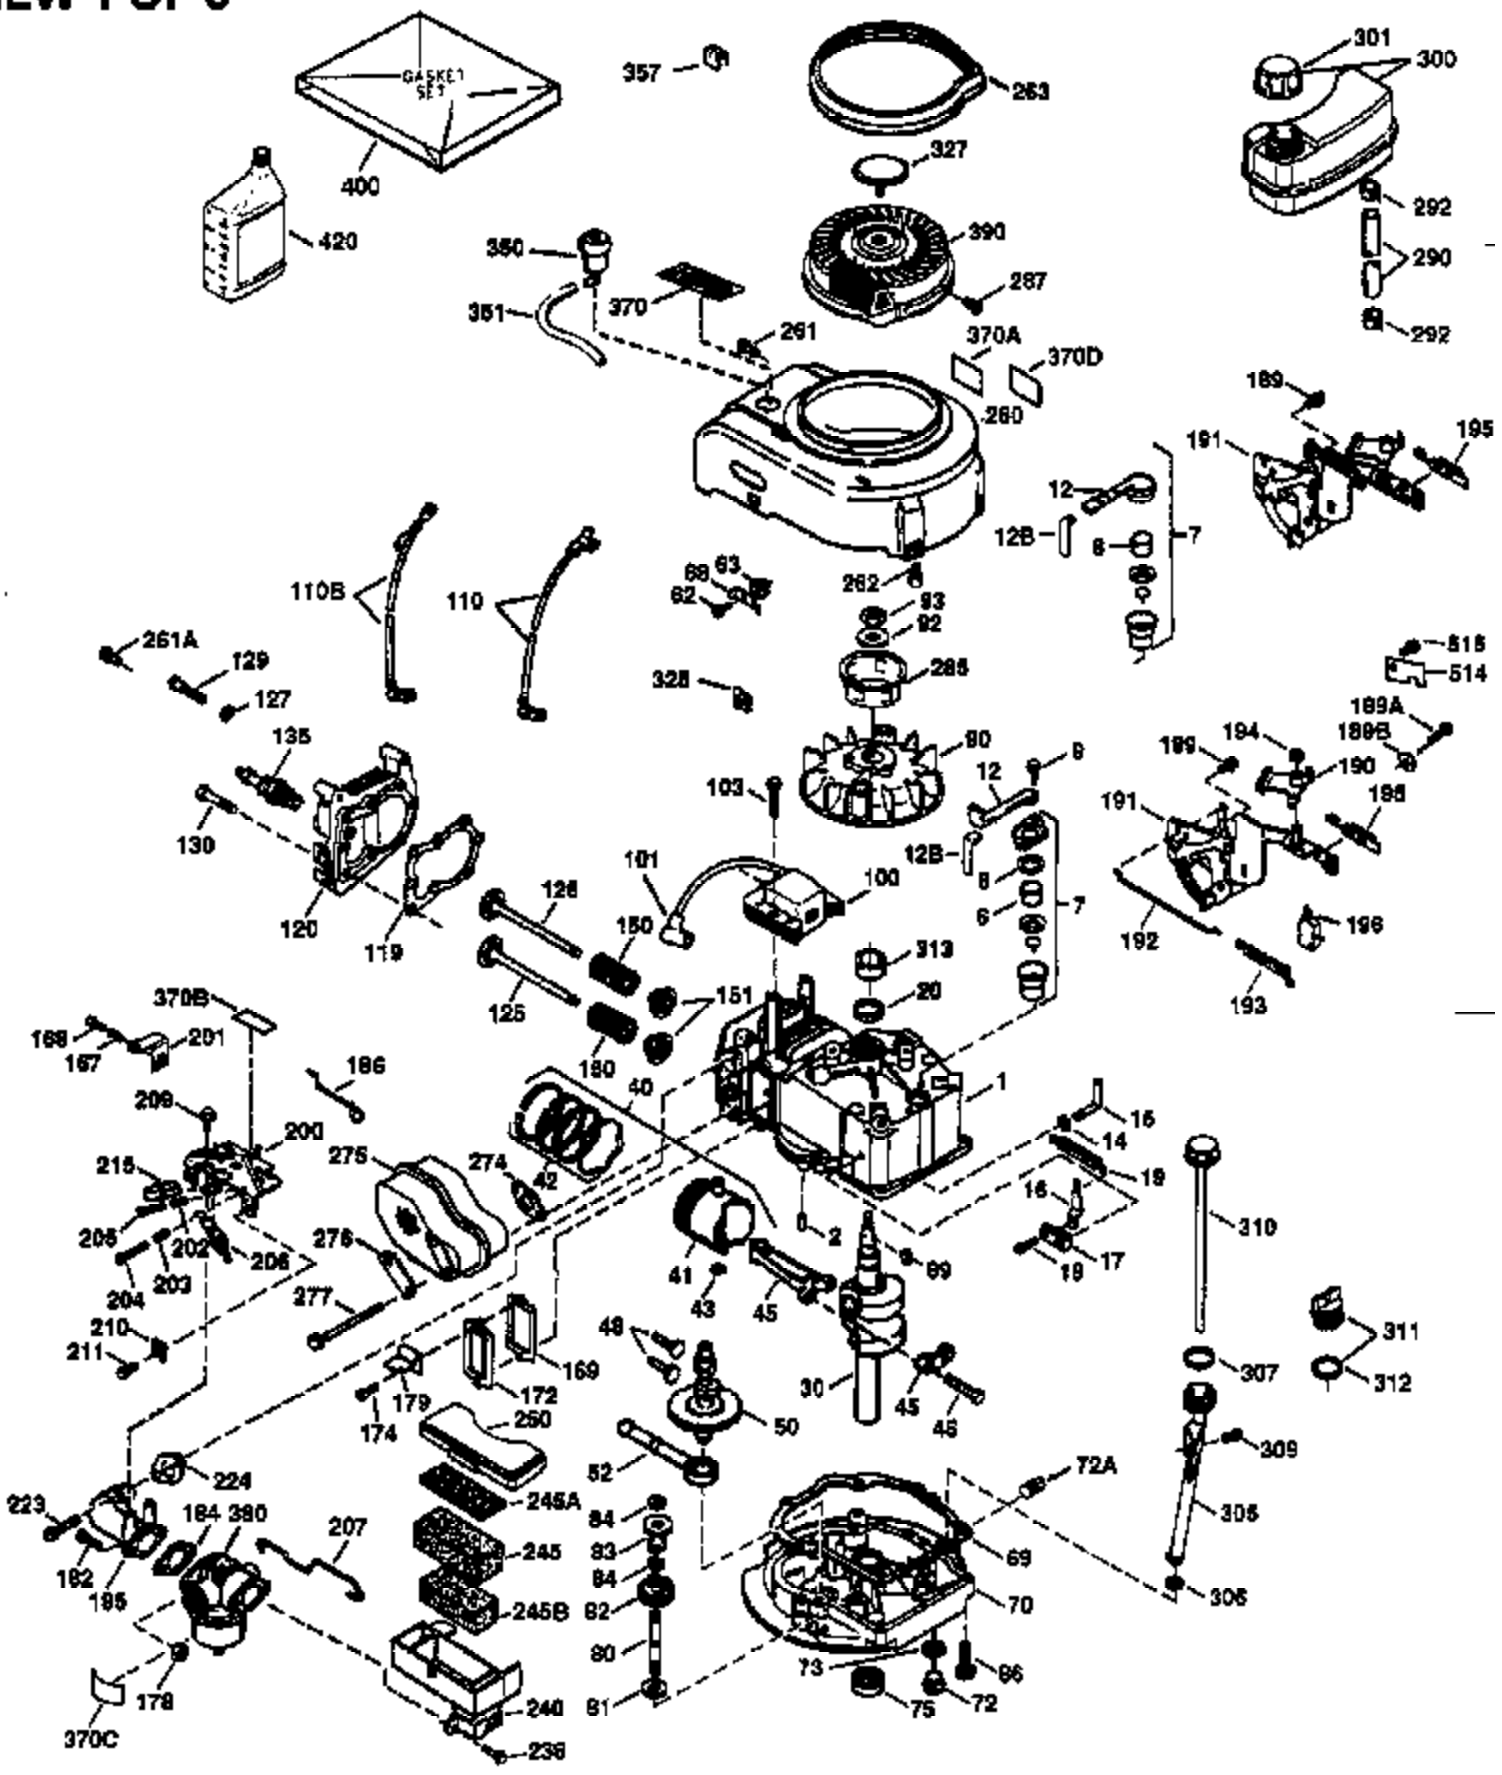

ILLUSTRATION SHOWS TYPICAL PARTS ONLY. ORDER BY PART NUMBER. PARTS NOT LISTED ARE SUPPLIED BY OEM.

VIEW 1 OF 3

Ref #	Part Number	Qty	Description
1	36265	1	Cylinder (Incl. 2 & 20)
2	26727	2	Dowel Pin
6	33734	1	Breather Element
7	34214A	1	Breather Ass'y. (Incl.6,8,9,12 & 12B)
8	33735	1	* Breather Gasket
9	30200	2	Screw, 10-24 x 9/16"
12B	34695	1	Breather Tube Elbow
12	33886	1	Breather Tube
14	28277	1	Washer
15	30589	1	Governor Rod
16	31383A	1	Governor Lever
17	31335	1	Governor Lever Clamp
18	650548	1	Screw, 8-32 x 5/16"
19	36281	1	Extension Spring
20	32600	1	Oil Seal
30	35798	1	Crankshaft
40	36073	1	Piston, Pin & Ring Set (Std.)
40	36074	1	Piston, Pin & Ring Set (.010" OS)
40	36075	1	Piston, Pin & Ring Set (.020" OS)
41	36070	1	Piston & Pin Ass'y. (Std.) (Incl. 43)
41	36071	1	Piston & Pin Ass'y. (.010" OS) (Incl. 43)
41	36072	1	Piston & Pin Ass'y. (.020" OS) (Incl. 43)
42	36076	1	Ring Set (Std.)
42	36077	1	Ring Set (.010" OS)
42	36078	1	Ring Set (.020" OS)
43	20381	2	Piston Pin Retaining Ring
45	30963B	1	Connecting Rod (Incl. 46)
46	32610A	2	Connecting Rod Bolt
48	27241	2	Valve Lifter
50	35992	1	Camshaft (MCR)
52	29914	1	Oil Pump Ass'y.
69	35261	1	* Mounting Flange Gasket
70	34311D	1	Mounting Flange (Incl. 72 thru 83)
72	36083	1	Oil Drain Plug
75	27897	1	Oil Seal
80	30574A	1	Governor Shaft
81	30590A	1	Washer
82	30591	1	Governor Gear Ass'y. (Incl. 81)
83	30588A	1	Governor Spool
86	650488	6	Screw, 1/4-20 x 1-1/4"
89	611004	1	Flywheel Key
90	611112	1	Flywheel
92	650815	1	Belleville Washer
93	650816	1	Flywheel Nut
100	34443A	1	Solid State Ignition
101	610118	1	Spark Plug Cover
103	650814	2	Screw, Torx T-15, 10-24 x 1"
110	34961	1	Ground Wire
119	33554A	1	* Cylinder Head Gasket
120	34342	1	Cylinder Head
125	29313C	1	Exhaust Valve (Std.) (Incl. 151)
125	29315C	1	Exhaust Valve (1/32" OS) (Incl. 151)
126	29314B	1	Intake Valve (Std.) (Incl. 151)
126	29315C	1	Intake Valve (1/32" OS) (Incl. 151)
130	6021A	8	Screw, 5/16-18 x 1-1/2"
135	35395	1	Resistor Spark Plug (RJ19LM)
150	35991	2	Valve Spring
151	31673	2	Valve Spring Cap