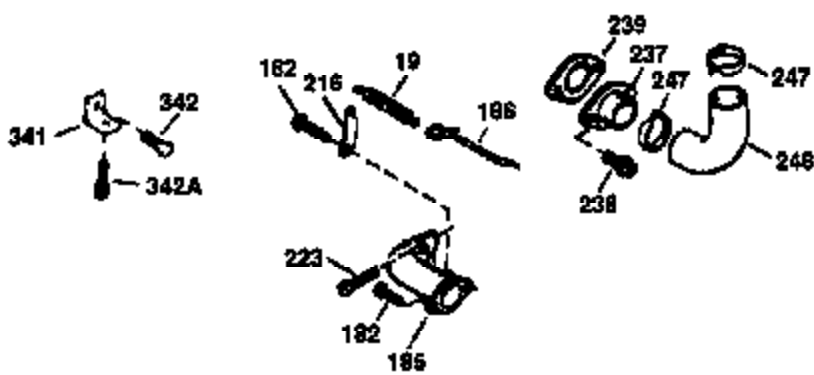

ILLUSTRATION SHOWS TYPICAL PARTS ONLY. ORDER BY PART NUMBER. PARTS NOT LISTED ARE SUPPLIED BY OEM.

VIEW 2 OF 3

Ref #	Part Number	Qty	Description
19	36281	1	Extension Spring
69	35261	1	* Mounting Flange Gasket
70	34311D	1	Mounting Flange (Incl. 72 thru 83)
72	36083	1	Oil Drain Plug
75	27897	1	Oil Seal
86	650488	6	Screw, 1/4-20 x 1-1/4"
182	6201	2	Screw, 1/4-28 x 7/8"
185	31384A	1	Intake Pipe (Incl. 224)
186	34337	1	Governor Link
223	650451	2	Screw, 1/4-20 x 1"
238	650932	2	Screw, 10-32 x 49/64"
239	34338	1	* Air Cleaner Gasket
245	35066	1	Air Cleaner Filter
250	35986	1	Air Cleaner Cover
263	36240	1	Trim Ring
287	650926	2	Screw, 8-32 x 21/64"
300	35586	1	Fuel Tank (Incl. 292 & 301)
301	35355	1	Fuel Cap
390	590686	1	Rewind Starter