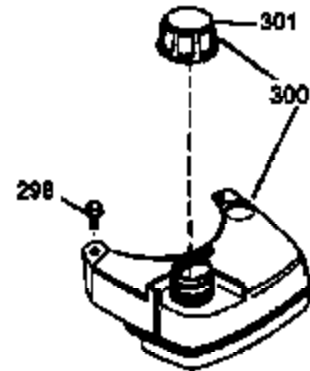

ILLUSTRATION SHOWS TYPICAL PARTS ONLY. ORDER BY PART NUMBER. PARTS NOT LISTED ARE SUPPLIED BY OEM.

VIEW 2 OF 3

Ref #	Part Number	Qty	Description
19	36281	1	Extension Spring
69	35261	1	* Mounting Flange Gasket
70	34311D	1	Mounting Flange (Incl. 72 thru 83)
72	36083	1	Oil Drain Plug
75	27897	1	Oil Seal
86	650488	6	Screw, 1/4-20 x 1-1/4"
182	6201	2	Screw, 1/4-28 x 7/8"
185	31384A	1	Intake Pipe (Incl. 224)
186	34337	1	Governor Link
223	650451	2	Screw, 1/4-20 x 1"
238	650932	2	Screw, 10-32 x 49/64"
239	34338	1	* Air Cleaner Gasket
245	35066	1	Air Cleaner Filter
250	35986	1	Air Cleaner Cover
263	36240	1	Trim Ring
287	650926	2	Screw, 8-32 x 21/64"
300	35586	1	Fuel Tank (Incl. 292 & 301)
301	35355	1	Fuel Cap
390	590686	1	Rewind Starter