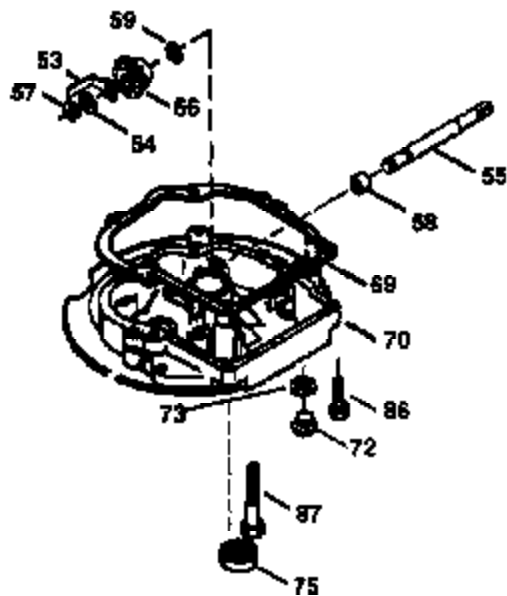

ILLUSTRATION SHOWS TYPICAL PARTS ONLY. ORDER BY PART NUMBER. PARTS NOT LISTED ARE SUPPLIED BY OEM.

VIEW 2 OF 3

Ref #	Part Number	Qty	Description
19	36281	1	Extension Spring
69	35261	1	* Mounting Flange Gasket
70	34311D	1	Mounting Flange (Incl. 72 thru 83)
72	36083	1	Oil Drain Plug
75	27897	1	Oil Seal
86	650488	6	Screw, 1/4-20 x 1-1/4"
182	6201	2	Screw, 1/4-28 x 7/8"
185	31384A	1	Intake Pipe (Incl. 224)
186	34337	1	Governor Link
223	650451	2	Screw, 1/4-20 x 1"
238	650932	2	Screw, 10-32 x 49/64"
239	34338	1	* Air Cleaner Gasket
245	35066	1	Air Cleaner Filter
250	35986	1	Air Cleaner Cover
263	36240	1	Trim Ring
287	650926	2	Screw, 8-32 x 21/64"
300	35586	1	Fuel Tank (Incl. 292 & 301)
301	35355	1	Fuel Cap
390	590686	1	Rewind Starter