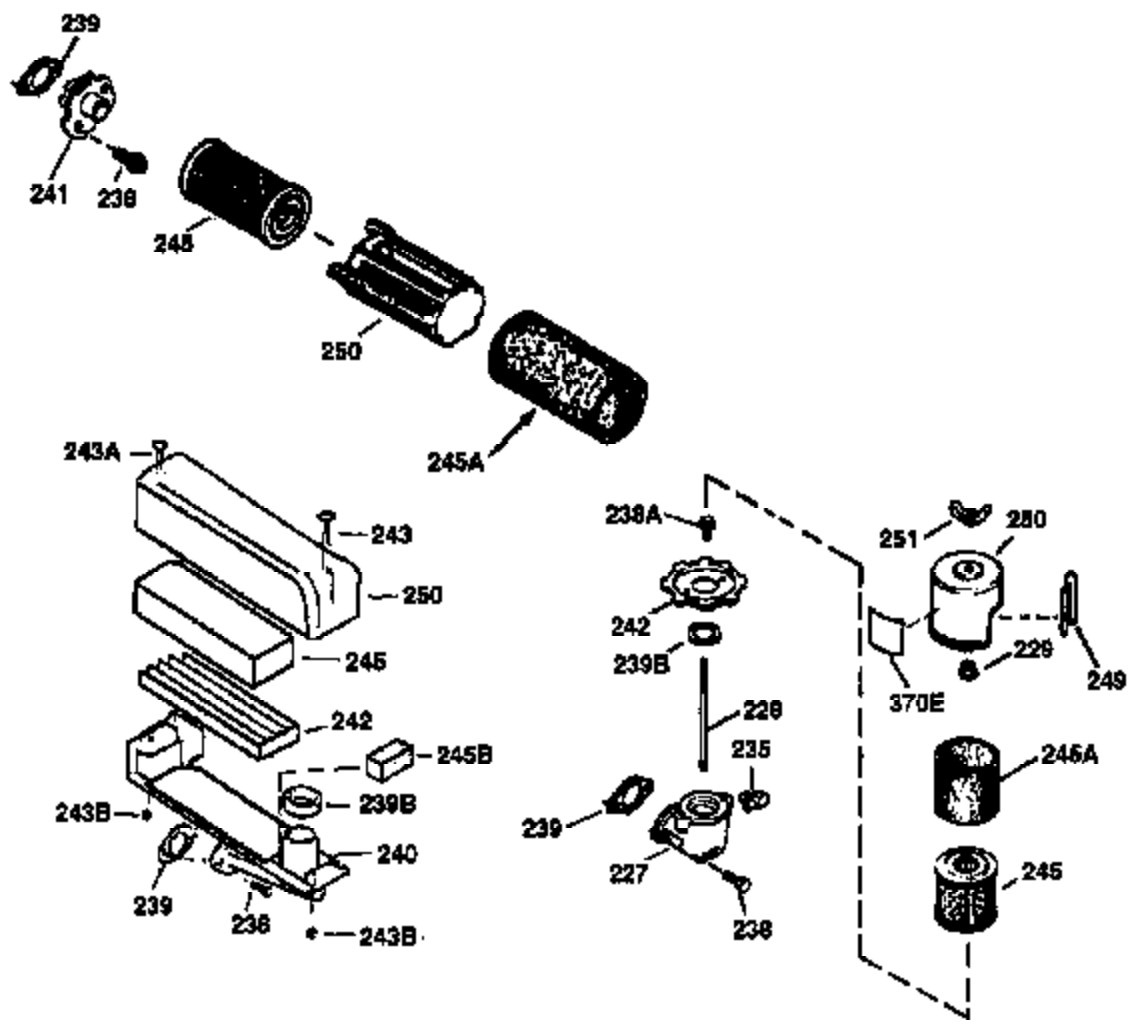

ILLUSTRATION SHOWS TYPICAL PARTS ONLY. ORDER BY PART NUMBER. PARTS NOT LISTED ARE SUPPLIED BY OEM.

VIEW 3 OF 3

Ref #	Part Number	Qty	Description
90	611112	1	Flywheel
238	650932	2	Screw, 10-32 x 49/64"
239	34338	1	* Air Cleaner Gasket
241	35797	1	Air Cleaner Collar
245	35066	1	Air Cleaner Filter
250	35986	1	Air Cleaner Cover
275	35603A	1	Muffler (Incl. 277)
276	33753	1	Locking Plate
277	650795	2	Screw, 1/4-20 x 2-1/4"