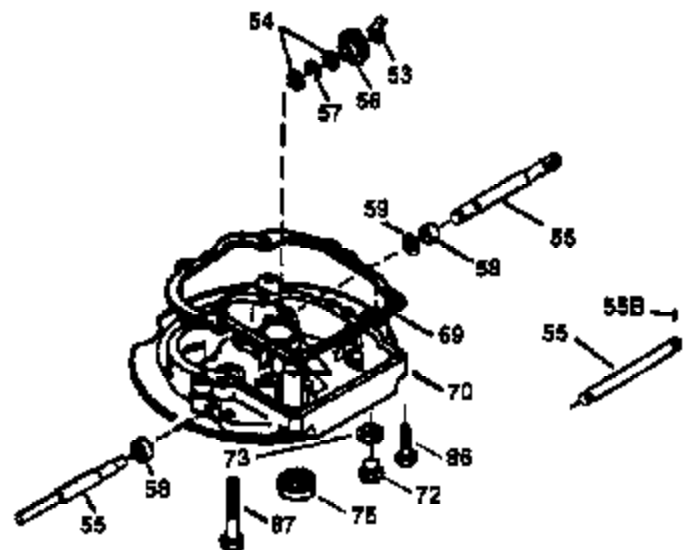

ILLUSTRATION SHOWS TYPICAL PARTS ONLY. ORDER BY PART NUMBER. PARTS NOT LISTED ARE SUPPLIED BY OEM.

VIEW 2 OF 3

Ref #	Part Number	Qty	Description
19	36281	1	Extension Spring
69	35261	1	* Mounting Flange Gasket
70	34311D	1	Mounting Flange (Incl. 72 thru 83)
72	36083	1	Oil Drain Plug
75	27897	1	Oil Seal
86	650488	6	Screw, 1/4-20 x 1-1/4"
182	6201	2	Screw, 1/4-28 x 7/8"
185	31384A	1	Intake Pipe (Incl. 224)
186	34337	1	Governor Link
223	650451	2	Screw, 1/4-20 x 1"
238	650932	2	Screw, 10-32 x 49/64"
239	34338	1	* Air Cleaner Gasket
245	35066	1	Air Cleaner Filter
250	35986	1	Air Cleaner Cover
263	36240	1	Trim Ring
287	650926	2	Screw, 8-32 x 21/64"
300	35586	1	Fuel Tank (Incl. 292 & 301)
301	35355	1	Fuel Cap
390	590686	1	Rewind Starter