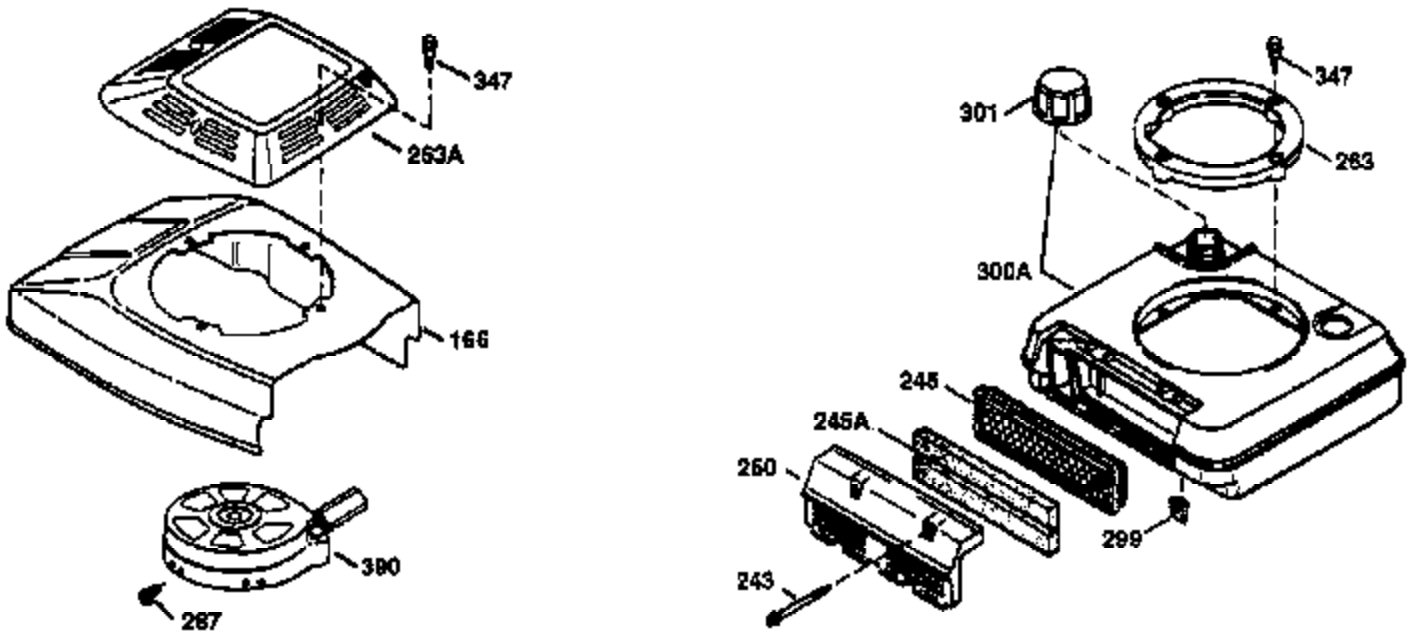

ILLUSTRATION SHOWS TYPICAL PARTS ONLY. ORDER BY PART NUMBER. PARTS NOT LISTED ARE SUPPLIED BY OEM.

VIEW 2 OF 3

Ref #	Part Number	Qty	Description
19	36281	1	Extension Spring
69	35261	1	* Mounting Flange Gasket
70	34311D	1	Mounting Flange (Incl. 72 thru 83)
72	36083	1	Oil Drain Plug
75	27897	1	Oil Seal
86	650488	6	Screw, 1/4-20 x 1-1/4"
182	6201	2	Screw, 1/4-28 x 7/8"
185	31384A	1	Intake Pipe (Incl. 224)
186	34337	1	Governor Link
223	650451	2	Screw, 1/4-20 x 1"
238	650932	2	Screw, 10-32 x 49/64"
239	34338	1	* Air Cleaner Gasket
245	35066	1	Air Cleaner Filter
250	35986	1	Air Cleaner Cover
263	36240	1	Trim Ring
287	650926	2	Screw, 8-32 x 21/64"
300	35586	1	Fuel Tank (Incl. 292 & 301)
301	35355	1	Fuel Cap
390	590686	1	Rewind Starter