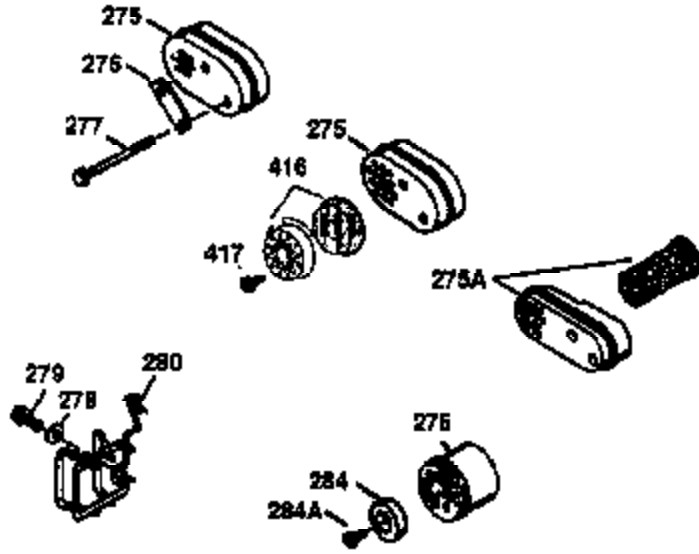

ILLUSTRATION SHOWS TYPICAL PARTS ONLY. ORDER BY PART NUMBER. PARTS NOT LISTED ARE SUPPLIED BY OEM.

VIEW 3 OF 3

Ref #	Part Number	Qty	Description
90	611112	1	Flywheel
238	650932	2	Screw, 10-32 x 49/64"
239	34338	1	* Air Cleaner Gasket
241	35797	1	Air Cleaner Collar
245	35066	1	Air Cleaner Filter
250	35986	1	Air Cleaner Cover
275	35993	1	Muffler
276	35994	1	Locking Plate
277	650957	2	Screw, 1/4-20 x 2-31/32"