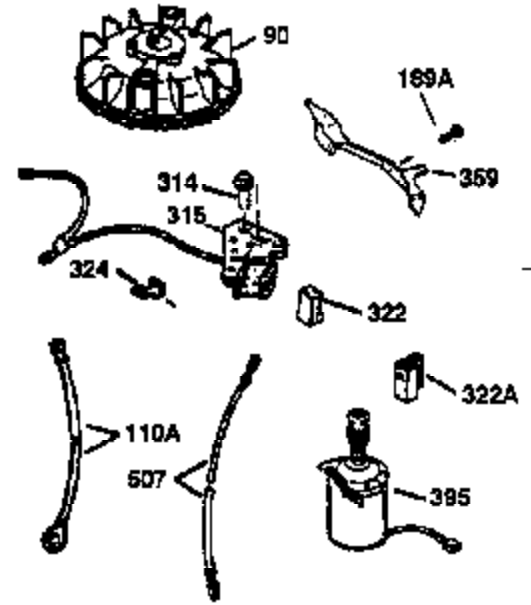

ILLUSTRATION SHOWS TYPICAL PARTS ONLY. ORDER BY PART NUMBER. PARTS NOT LISTED ARE SUPPLIED BY OEM.

VIEW 3 OF 3

Ref #	Part Number	Qty	Description
90	611112	1	Flywheel
238	650932	2	Screw, 10-32 x 49/64"
239	34338	1	* Air Cleaner Gasket
241	35797	1	Air Cleaner Collar
245	35066	1	Air Cleaner Filter
250	35986	1	Air Cleaner Cover
275	35993	1	Muffler
276	35994	1	Locking Plate
277	650957	2	Screw, 1/4-20 x 2-31/32"