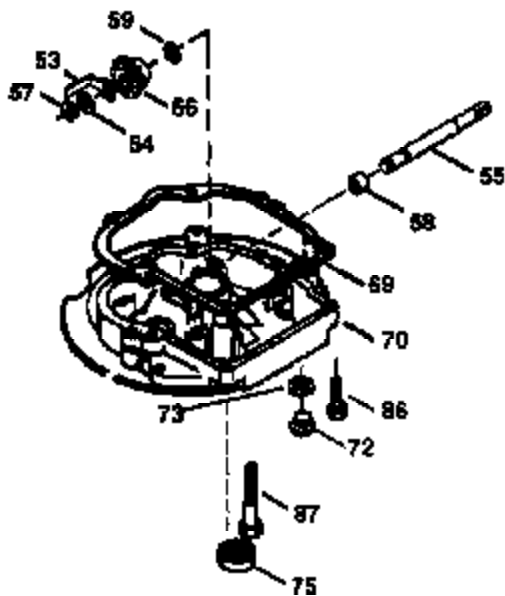

ILLUSTRATION SHOWS TYPICAL PARTS ONLY. ORDER BY PART NUMBER. PARTS NOT LISTED ARE SUPPLIED BY OEM.

VIEW 2 OF 3

Ref #	Part Number	Qty	Description
19	35998	1	Extension Spring
53	31745	1	Tang Washer
55	34647	1	PTO Shaft
56	33401	1	Right Hand Worm Gear
57	33537	1	Retaining Ring
58	31744	1	Oil Seal
59	31747	2	Washer
69	35261	1	* Mounting Flange Gasket
70	33535C	1	Mounting Flange (Incl.58, 72 thru 83)
72	36083	1	Oil Drain Plug
75	26208	1	Oil Seal
86	650488	5	Screw, 1/4-20 x 1-1/4"
87	650492	1	Screw, 1/4-20 x 2-1/4"
182	6201	2	Screw, 1/4-28 x 7/8"
185	31384A	1	Intake Pipe (Incl. 224)
186	36201	1	Governor Link
223	650451	2	Screw, 1/4-20 x 1"
238	650932	2	Screw, 10-32 x 49/64"
239	34338	1	* Air Cleaner Gasket
245	35066	1	Air Cleaner Filter
250	35986	1	Air Cleaner Cover
263	36214	1	Trim Ring
287	650926	2	Screw, 8-32 x 21/64"
300	35586	1	Fuel Tank (Incl. 292 & 301)
301	35355	1	Fuel Cap
390	590686	1	Rewind Starter