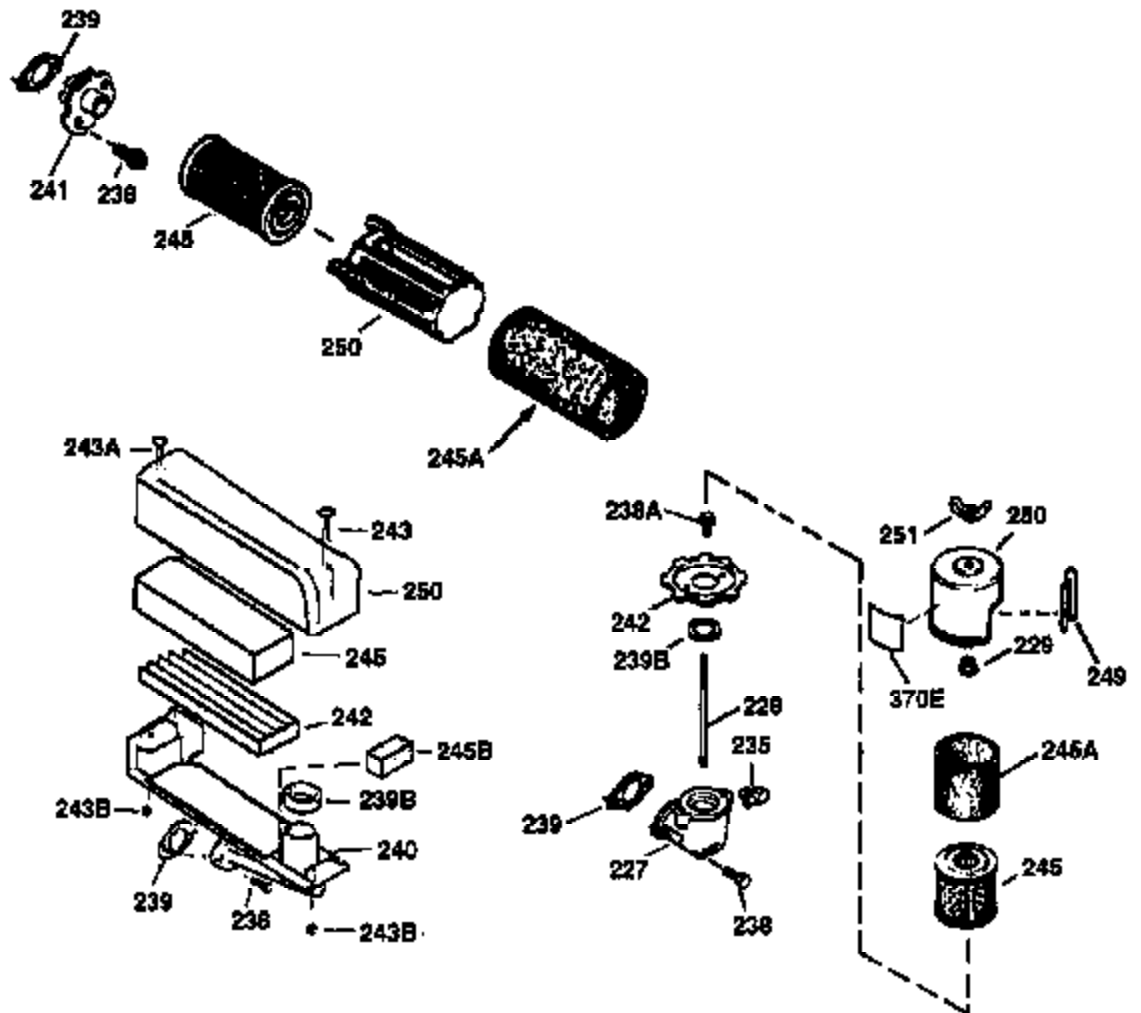

ILLUSTRATION SHOWS TYPICAL PARTS ONLY. ORDER BY PART NUMBER. PARTS NOT LISTED ARE SUPPLIED BY OEM.

VIEW 3 OF 3

Ref #	Part Number	Qty	Description
90	611112	1	Flywheel
238	650932	2	Screw, 10-32 x 49/64"
239	34338	1	* Air Cleaner Gasket
241	35797	1	Air Cleaner Collar
245	35066	1	Air Cleaner Filter
250	35986	1	Air Cleaner Cover
275	35993	1	Muffler
276	35994	1	Locking Plate
277	650957	2	Screw, 1/4-20 x 2-31/32"