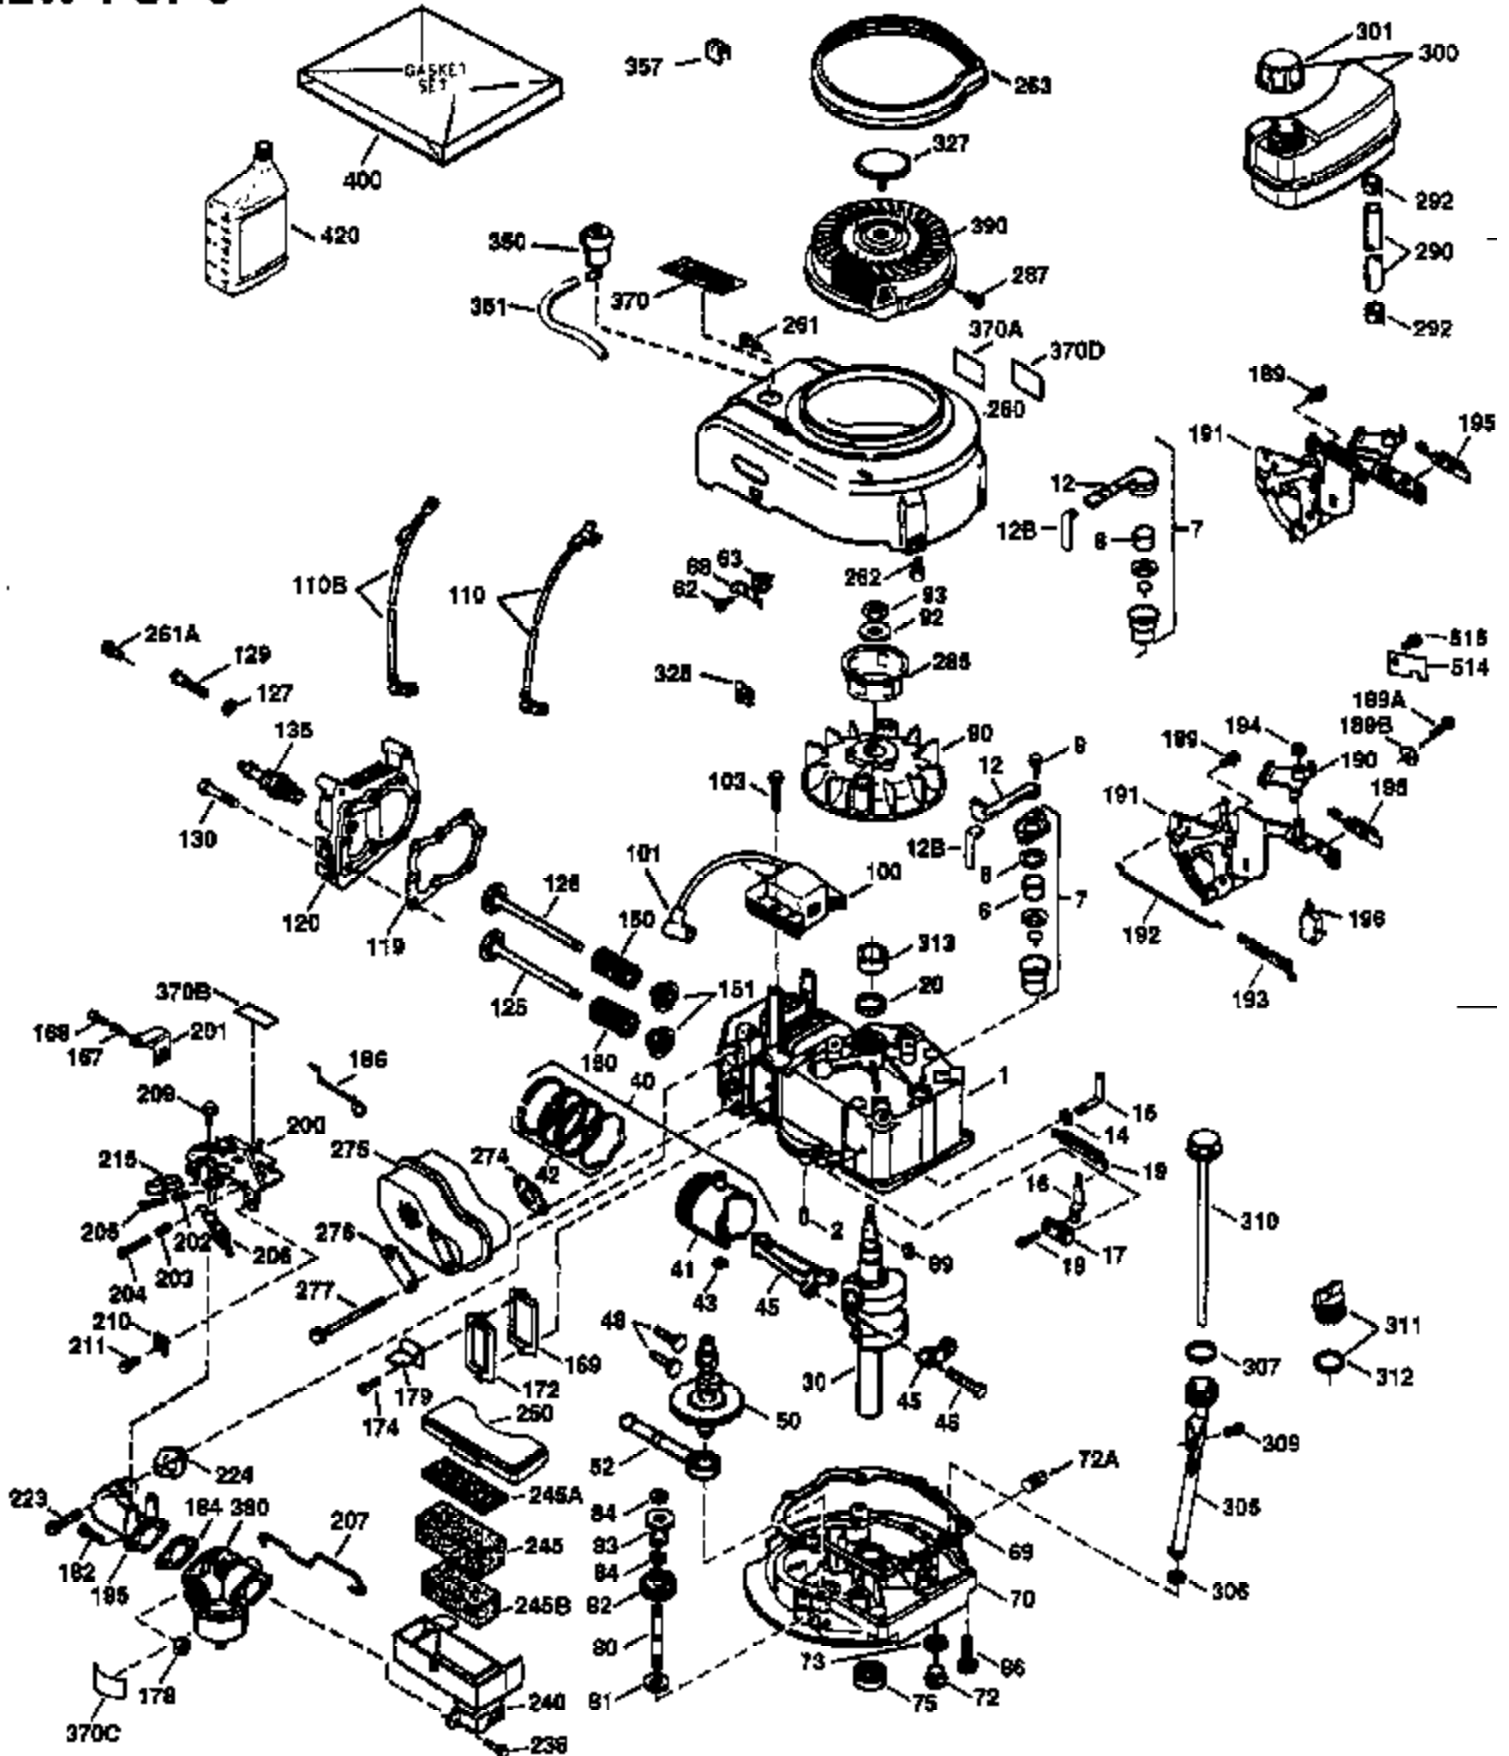

ILLUSTRATION SHOWS TYPICAL PARTS ONLY. ORDER BY PART NUMBER. PARTS NOT LISTED ARE SUPPLIED BY OEM.

VIEW 1 OF 3

Ref #	Part Number	Qty	Description
1	36265	1	Cylinder (Incl. 2 & 20)
2	26727	2	Dowel Pin
6	33734	1	Breather Element
7	34214A	1	Breather Ass'y. (Incl.6,8,9,12 & 12B)
8	33735	1	* Breather Gasket
9	30200	2	Screw, 10-24 x 9/16"
12B	34695	1	Breather Tube Elbow
12	33886	1	Breather Tube
14	28277	1	Washer
15	30589	1	Governor Rod
16	31383A	1	Governor Lever
17	31335	1	Governor Lever Clamp
18	650548	1	Screw, 8-32 x 5/16"
19	35998	1	Extension Spring
20	32600	1	Oil Seal
30	36215A	1	Crankshaft
40	36073	1	Piston, Pin & Ring Set (Std.)
40	36074	1	Piston, Pin & Ring Set (.010" OS)
40	36075	1	Piston, Pin & Ring Set (.020" OS)
41	36070	1	Piston & Pin Ass'y. (Std.) (Incl. 43)
41	36071	1	Piston & Pin Ass'y. (.010" OS) (Incl. 43)
41	36072	1	Piston & Pin Ass'y. (.020" OS) (Incl. 43)
42	36076	1	Ring Set (Std.)
42	36077	1	Ring Set (.010" OS)
42	36078	1	Ring Set (.020" OS)
43	20381	2	Piston Pin Retaining Ring
45	30963B	1	Connecting Rod (Incl. 46)
46	32610A	2	Connecting Rod Bolt
48	27241	2	Valve Lifter
50	35992	1	Camshaft (MCR)
52	29914	1	Oil Pump Ass'y.
69	35261	1	* Mounting Flange Gasket
70	34311D	1	Mounting Flange (Incl. 72 thru 83)
72	36083	1	Oil Drain Plug
75	27897	1	Oil Seal
80	30574A	1	Governor Shaft
81	30590A	1	Washer
82	30591	1	Governor Gear Ass'y. (Incl. 81)
83	30588A	1	Governor Spool
86	650488	6	Screw, 1/4-20 x 1-1/4"
89	611004	1	Flywheel Key
90	611112	1	Flywheel
92	650815	1	Belleville Washer
93	650816	1	Flywheel Nut
100	34443A	1	Solid State Ignition
101	610118	1	Spark Plug Cover
103	650814	2	Screw, Torx T-15, 10-24 x 1"
110	34961	1	Ground Wire
119	33554A	1	* Cylinder Head Gasket
120	34342	1	Cylinder Head
125	29313C	1	Exhaust Valve (Std.) (Incl. 151)
125	29315C	1	Exhaust Valve (1/32" OS) (Incl. 151)
126	29314B	1	Intake Valve (Std.) (Incl. 151)
126	29315C	1	Intake Valve (1/32" OS) (Incl. 151)
130	6021A	8	Screw, 5/16-18 x 1-1/2"
135	35395	1	Resistor Spark Plug (RJ19LM)
150	35991	2	Valve Spring
151	31673	2	Valve Spring Cap