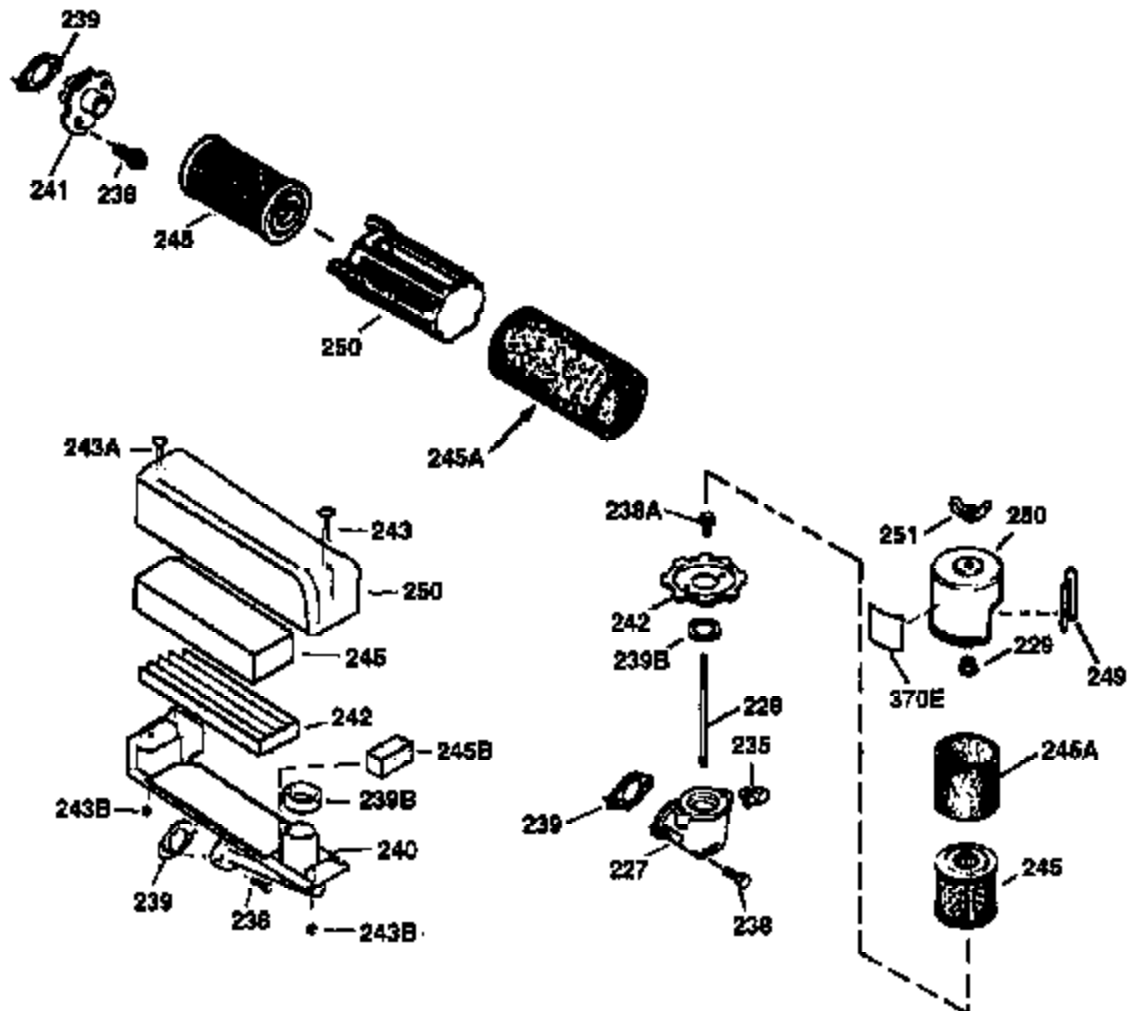

ILLUSTRATION SHOWS TYPICAL PARTS ONLY. ORDER BY PART NUMBER. PARTS NOT LISTED ARE SUPPLIED BY OEM.

VIEW 3 OF 3

Ref #	Part Number	Qty	Description
90	611112	1	Flywheel
238	650932	2	Screw, 10-32 x 49/64"
239	34338	1	Air Cleaner Gasket
241	35797	1	Air Cleaner Collar
245	35066	1	Air Cleaner Filter
250	35986	1	Air Cleaner Cover
275	35993	1	Muffler
276	35994	1	Locking Plate
277	650957	2	Screw, 1/4-20 x 2-31/32"