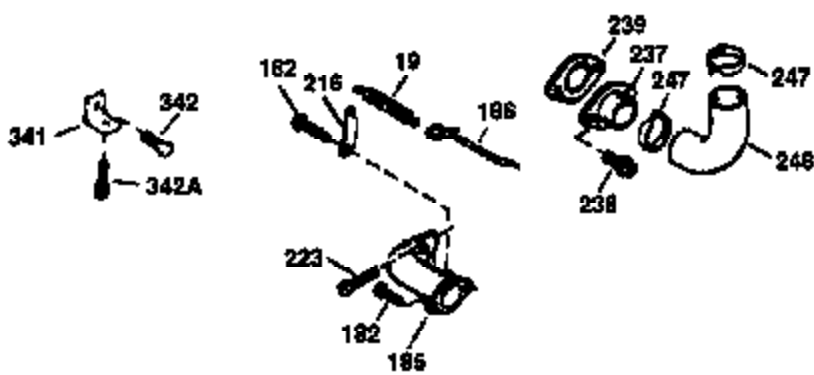

ILLUSTRATION SHOWS TYPICAL PARTS ONLY. ORDER BY PART NUMBER. PARTS NOT LISTED ARE SUPPLIED BY OEM.

VIEW 2 OF 3

Ref #	Part Number	Qty	Description
19	35998	1	Extension Spring
69	35261	1	* Mounting Flange Gasket
70	34311D	1	Mounting Flange (Incl. 72 thru 83)
72	36083	1	Oil Drain Plug
75	27897	1	Oil Seal
86	650488	6	Screw, 1/4-20 x 1-1/4"
182	6201	2	Screw, 1/4-28 x 7/8"
185	31384A	1	Intake Pipe (Incl. 224)
186	36201	1	Governor Link
223	650451	2	Screw, 1/4-20 x 1"
238	650932	2	Screw, 10-32 x 49/64"
239	34338	1	Air Cleaner Gasket
245	35066	1	Air Cleaner Filter
250	35986	1	Air Cleaner Cover
263	36214	1	Trim Ring
287	650926	2	Screw, 8-32 x 21/64"
300	35586	1	Fuel Tank (Incl. 292 & 301)
301	35355	1	Fuel Cap
390	590686	1	Rewind Starter