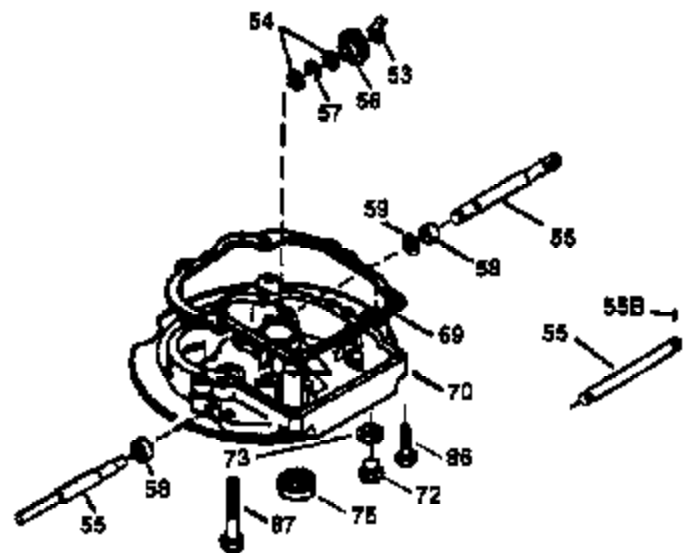

ILLUSTRATION SHOWS TYPICAL PARTS ONLY. ORDER BY PART NUMBER. PARTS NOT LISTED ARE SUPPLIED BY OEM.

VIEW 2 OF 3

Ref #	Part Number	Qty	Description
19	35998	1	Extension Spring
69	35261	1	* Mounting Flange Gasket
70	34311D	1	Mounting Flange (Incl. 72 thru 83)
72	36083	1	Oil Drain Plug
75	27897	1	Oil Seal
86	650488	6	Screw, 1/4-20 x 1-1/4"
182	6201	2	Screw, 1/4-28 x 7/8"
185	31384A	1	Intake Pipe (Incl. 224)
186	36201	1	Governor Link
223	650451	2	Screw, 1/4-20 x 1"
238	650932	2	Screw, 10-32 x 49/64"
239	34338	1	Air Cleaner Gasket
245	35066	1	Air Cleaner Filter
250	35986	1	Air Cleaner Cover
263	36214	1	Trim Ring
287	650926	2	Screw, 8-32 x 21/64"
300	35586	1	Fuel Tank (Incl. 292 & 301)
301	35355	1	Fuel Cap
390	590686	1	Rewind Starter