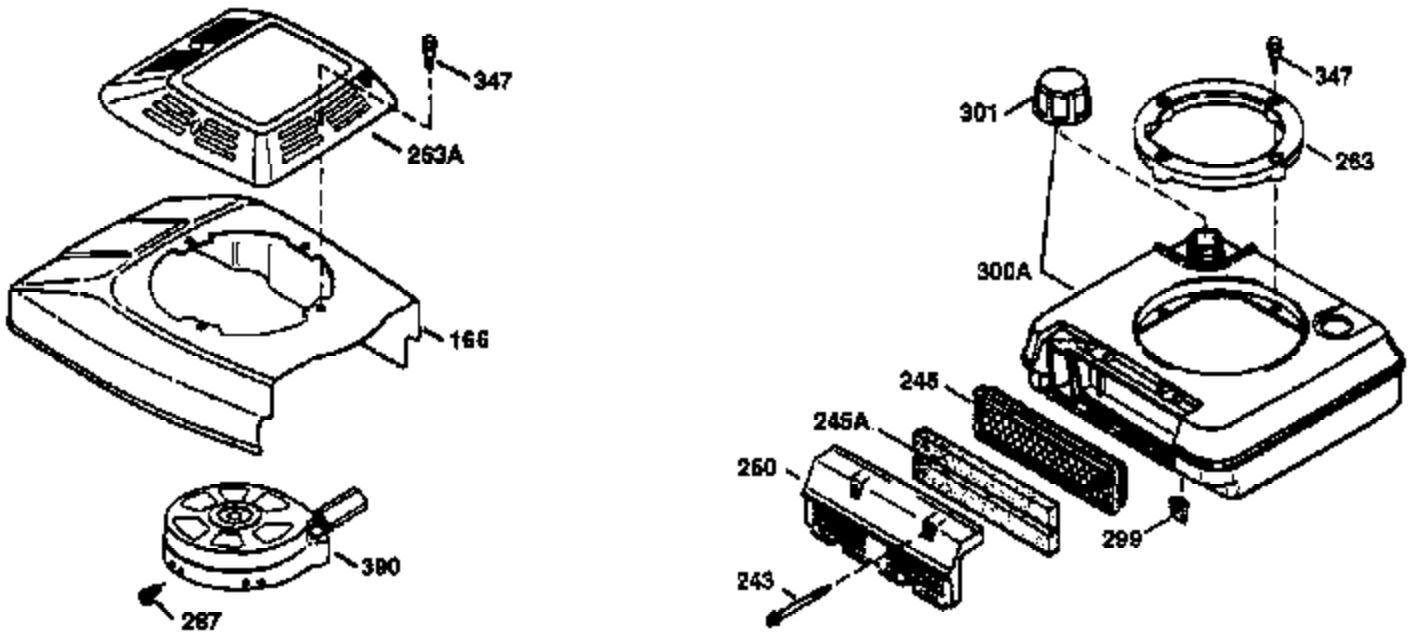

ILLUSTRATION SHOWS TYPICAL PARTS ONLY. ORDER BY PART NUMBER. PARTS NOT LISTED ARE SUPPLIED BY OEM.

VIEW 2 OF 3

Ref #	Part Number	Qty	Description
19	35998	1	Extension Spring
69	35261	1	* Mounting Flange Gasket
70	34311D	1	Mounting Flange (Incl. 72 thru 83)
72	36083	1	Oil Drain Plug
75	27897	1	Oil Seal
86	650488	6	Screw, 1/4-20 x 1-1/4"
182	6201	2	Screw, 1/4-28 x 7/8"
185	31384A	1	Intake Pipe (Incl. 224)
186	36201	1	Governor Link
223	650451	2	Screw, 1/4-20 x 1"
238	650932	2	Screw, 10-32 x 49/64"
239	34338	1	Air Cleaner Gasket
245	35066	1	Air Cleaner Filter
250	35986	1	Air Cleaner Cover
263	36214	1	Trim Ring
287	650926	2	Screw, 8-32 x 21/64"
300	35586	1	Fuel Tank (Incl. 292 & 301)
301	35355	1	Fuel Cap
390	590686	1	Rewind Starter