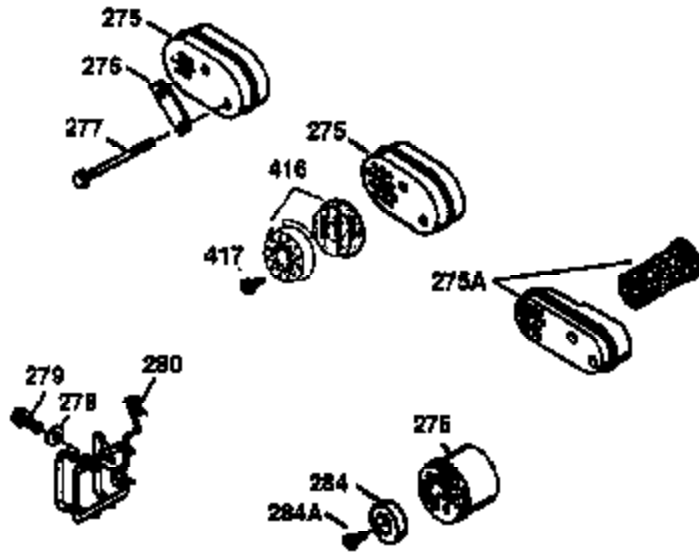

ILLUSTRATION SHOWS TYPICAL PARTS ONLY. ORDER BY PART NUMBER. PARTS NOT LISTED ARE SUPPLIED BY OEM.

VIEW 3 OF 3

Ref #	Part Number	Qty	Description
90	611112	1	Flywheel
238	650932	2	Screw, 10-32 x 49/64"
239	34338	1	Air Cleaner Gasket
241	35797	1	Air Cleaner Collar
245	35066	1	Air Cleaner Filter
250	35986	1	Air Cleaner Cover
275	35993	1	Muffler
276	35994	1	Locking Plate
277	650957	2	Screw, 1/4-20 x 2-31/32"