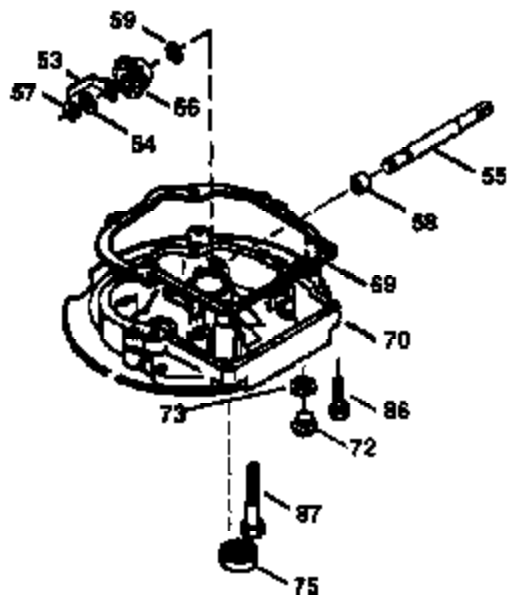

ILLUSTRATION SHOWS TYPICAL PARTS ONLY. ORDER BY PART NUMBER. PARTS NOT LISTED ARE SUPPLIED BY OEM.

VIEW 2 OF 3

Ref #	Part Number	Qty	Description
19	35998	1	Extension Spring
69	35261	1	* Mounting Flange Gasket
70	34311D	1	Mounting Flange (Incl. 72 thru 83)
72	36083	1	Oil Drain Plug
75	27897	1	Oil Seal
86	650488	6	Screw, 1/4-20 x 1-1/4"
182	6201	2	Screw, 1/4-28 x 7/8"
185	31384A	1	Intake Pipe (Incl. 224)
186	36201	1	Governor Link
223	650451	2	Screw, 1/4-20 x 1"
238	650932	2	Screw, 10-32 x 49/64"
239	34338	1	Air Cleaner Gasket
245	35066	1	Air Cleaner Filter
250	35986	1	Air Cleaner Cover
263	36214	1	Trim Ring
287	650926	2	Screw, 8-32 x 21/64"
300	35586	1	Fuel Tank (Incl. 292 & 301)
301	35355	1	Fuel Cap
390	590686	1	Rewind Starter