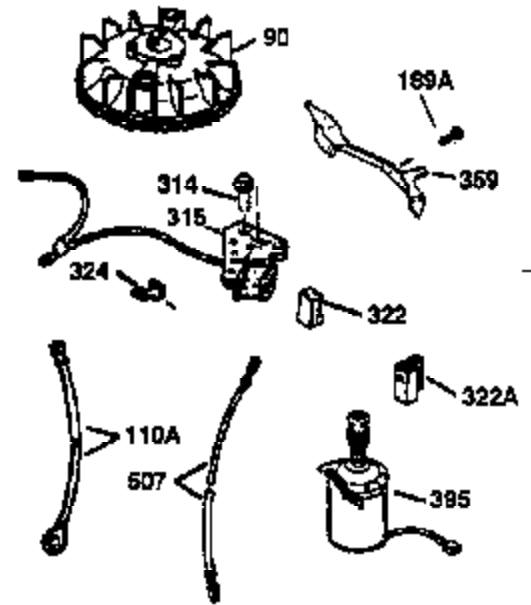

ILLUSTRATION SHOWS TYPICAL PARTS ONLY. ORDER BY PART NUMBER. PARTS NOT LISTED ARE SUPPLIED BY OEM.

VIEW 3 OF 3

Ref #	Part Number	Qty	Description
90	611112	1	Flywheel
238	650932	2	Screw, 10-32 x 49/64"
239	34338	1	Air Cleaner Gasket
241	35797	1	Air Cleaner Collar
245	35066	1	Air Cleaner Filter
250	35986	1	Air Cleaner Cover
275	35993	1	Muffler
276	35994	1	Locking Plate
277	650957	2	Screw, 1/4-20 x 2-31/32"