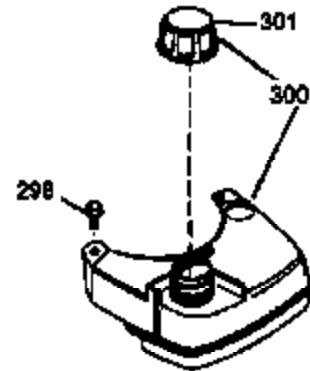

ILLUSTRATION SHOWS TYPICAL PARTS ONLY. ORDER BY PART NUMBER. PARTS NOT LISTED ARE SUPPLIED BY OEM.

VIEW 2 OF 3

Ref #	Part Number	Qty	Description
19	35998	1	Extension Spring
69	35261	1	* Mounting Flange Gasket
70	34311D	1	Mounting Flange (Incl. 72 thru 83)
72	36083	1	Oil Drain Plug
75	27897	1	Oil Seal
86	650488	6	Screw, 1/4-20 x 1-1/4"
182	6201	2	Screw, 1/4-28 x 7/8"
185	31384A	1	Intake Pipe (Incl. 224)
186	36201	1	Governor Link
223	650451	2	Screw, 1/4-20 x 1"
238	650932	2	Screw, 10-32 x 49/64"
239	34338	1	Air Cleaner Gasket
245	35066	1	Air Cleaner Filter
250	35986	1	Air Cleaner Cover
263	36214	1	Trim Ring
287	650926	2	Screw, 8-32 x 21/64"
300	35586	1	Fuel Tank (Incl. 292 & 301)
301	35355	1	Fuel Cap
390	590686	1	Rewind Starter