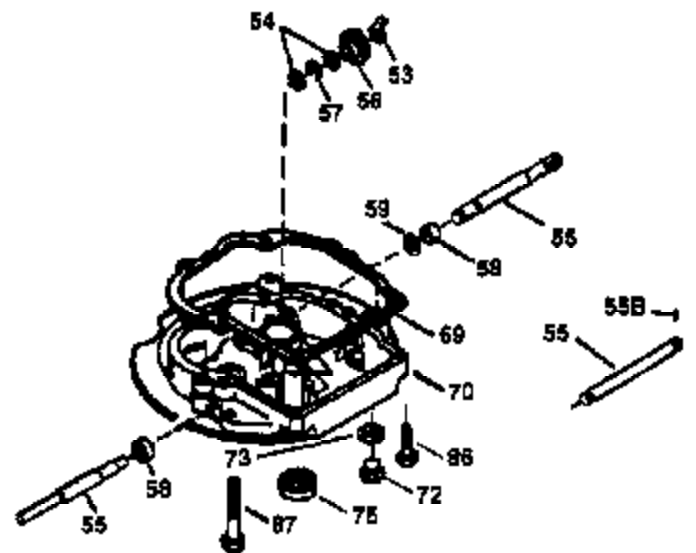

ILLUSTRATION SHOWS TYPICAL PARTS ONLY. ORDER BY PART NUMBER. PARTS NOT LISTED ARE SUPPLIED BY OEM.

VIEW 2 OF 3

Ref #	Part Number	Qty	Description
19	36281	1	Extension Spring
69	35261	1	Mounting Flange Gasket
70	34311D	1	Mounting Flange (Incl. 72 thru 83)
72	36083	1	Oil Drain Plug
75	27897	1	Oil Seal
86	650488	6	Screw, 1/4-20 x 1-1/4"
182	6201	2	Screw, 1/4-28 x 7/8"
185	31384A	1	Intake Pipe (Incl. 224)
186	34337	1	Governor Link
223	650451	2	Screw, 1/4-20 x 1"
238	650932	2	Screw, 10-32 x 49/64"
239	34338	1	* Air Cleaner Gasket
245	35066	1	Air Cleaner Filter
250	35986	1	Air Cleaner Cover
263	36214	1	Trim Ring
287	650926	2	Screw, 8-32 x 21/64"
300	35586	1	Fuel Tank (Incl. 292 & 301)
301	35355	1	Fuel Cap
390	590686	1	Rewind Starter