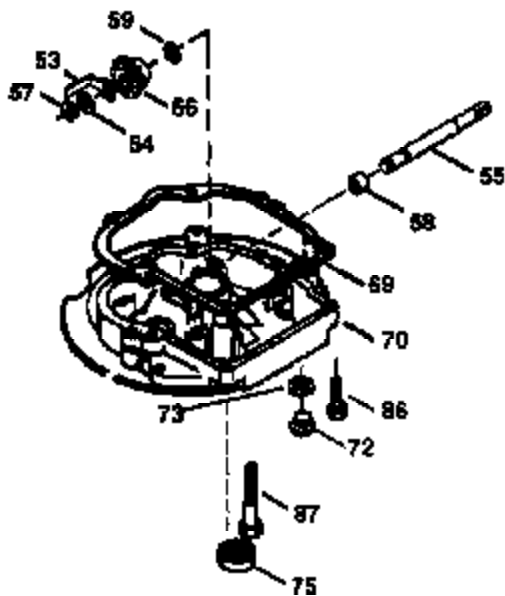

ILLUSTRATION SHOWS TYPICAL PARTS ONLY. ORDER BY PART NUMBER. PARTS NOT LISTED ARE SUPPLIED BY OEM.

VIEW 2 OF 3

Ref #	Part Number	Qty	Description
19	36281	1	Extension Spring
69	35261	1	Mounting Flange Gasket
70	34311D	1	Mounting Flange (Incl. 72 thru 83)
72	36083	1	Oil Drain Plug
75	27897	1	Oil Seal
86	650488	6	Screw, 1/4-20 x 1-1/4"
182	6201	2	Screw, 1/4-28 x 7/8"
185	31384A	1	Intake Pipe (Incl. 224)
186	34337	1	Governor Link
223	650451	2	Screw, 1/4-20 x 1"
238	650932	2	Screw, 10-32 x 49/64"
239	34338	1	* Air Cleaner Gasket
245	35066	1	Air Cleaner Filter
250	35986	1	Air Cleaner Cover
263	36214	1	Trim Ring
287	650926	2	Screw, 8-32 x 21/64"
300	35586	1	Fuel Tank (Incl. 292 & 301)
301	35355	1	Fuel Cap
390	590686	1	Rewind Starter