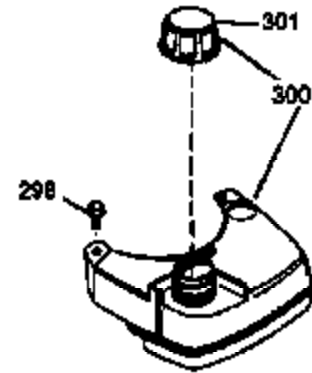

ILLUSTRATION SHOWS TYPICAL PARTS ONLY. ORDER BY PART NUMBER. PARTS NOT LISTED ARE SUPPLIED BY OEM.

VIEW 2 OF 3

Ref #	Part Number	Qty	Description
19	36281	1	Extension Spring
69	35261	1	Mounting Flange Gasket
70	34311D	1	Mounting Flange (Incl. 72 thru 83)
72	36083	1	Oil Drain Plug
75	27897	1	Oil Seal
86	650488	6	Screw, 1/4-20 x 1-1/4"
182	6201	2	Screw, 1/4-28 x 7/8"
185	31384A	1	Intake Pipe (Incl. 224)
186	34337	1	Governor Link
223	650451	2	Screw, 1/4-20 x 1"
238	650932	2	Screw, 10-32 x 49/64"
239	34338	1	* Air Cleaner Gasket
245	35066	1	Air Cleaner Filter
250	35986	1	Air Cleaner Cover
263	36214	1	Trim Ring
287	650926	2	Screw, 8-32 x 21/64"
300	35586	1	Fuel Tank (Incl. 292 & 301)
301	35355	1	Fuel Cap
390	590686	1	Rewind Starter